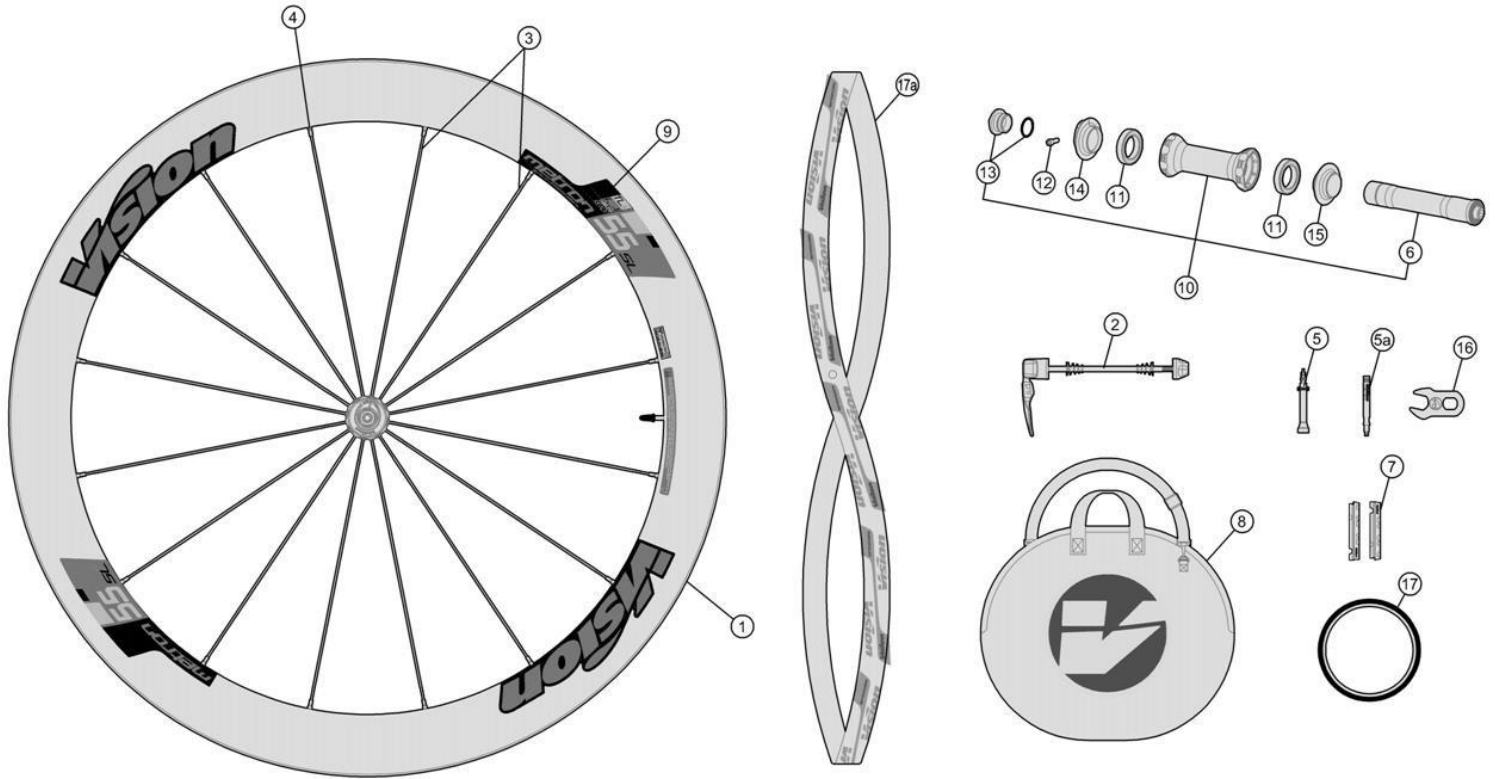

Full carbon 55mm section rim; New extra light P.R.A. hubs for Direct pull spokes

710-000919103D METRON55 RB CH-TL SMN

710-000919103D METRON55 RB CH-TL XDR

710-0008191038 METRON55 RB TUB SMN

710-0008191038 METRON55 RB TUB XDR

Item No.	FSA Code No.	Description	Notes
1	725-0138007030	RM174A Front Rim Clincher Tubeless	★Rim Sticker Kit not included
2	750-0012101010	QR-93 Vision Quick Release - 114mm	
3	SPK-MTR55SL-A9	SPOKES KIT METRON55RB 256mm w/NIPPLE	
4			
5	752-0670000002	E0706C Valve Extender – 70mm	★For Tubeless rim
6	752-0310000010	ME175 Front Hub Axle	
7	405-0016000170	E0065 Brake Pad Kit – For Carbon Rims	Shimano brake block holders
8	752-9003	E0169 Vision Wheel Bag	
9	752-0613000000	ZJWH0592 Rim Sticker Metron 55 Tubeless	★For Tubeless rim
10	752-0615007011	U1122 Front Hub Assembly	Include Chromoly Steel Bearings
11	752-0631000000	MR216 Chromoly Steel Bearings	
12	752-6590	ML347 Adjustment Collar Bolt	
13	752-0153000010	MW278 Front Hub End Cap + MS251 O-ring	
14	752-0314000010	MW279 Front Preload Adjustment Collar	Black with Vision logo
15	752-0461000010	MW062 Unthreaded Collar	Black with Vision logo
17	752-0580000110	ME309 Tubeless Rim Tape Vision Logo 25mmx8M	

★Optional Parts

Item No.	FSA Code No.	Description	Notes
1a	72500087007031	RM148A Front Rim Tubular	Rim Sticker Kit not included
5a	752-5123N	E0282A Valve Extender – 45mm	For Tubular rim
9a	75200349000000	Stickers Rim METRON 55 SL RB Tub Gray (1bk)	For Tubular rim
16a	752-5126	E0310 Valve Extender Wrench	
17a	752-1006	MS289 Rim Tape Vision Logo 700C W21 xT0.5mm	For Tubular rim