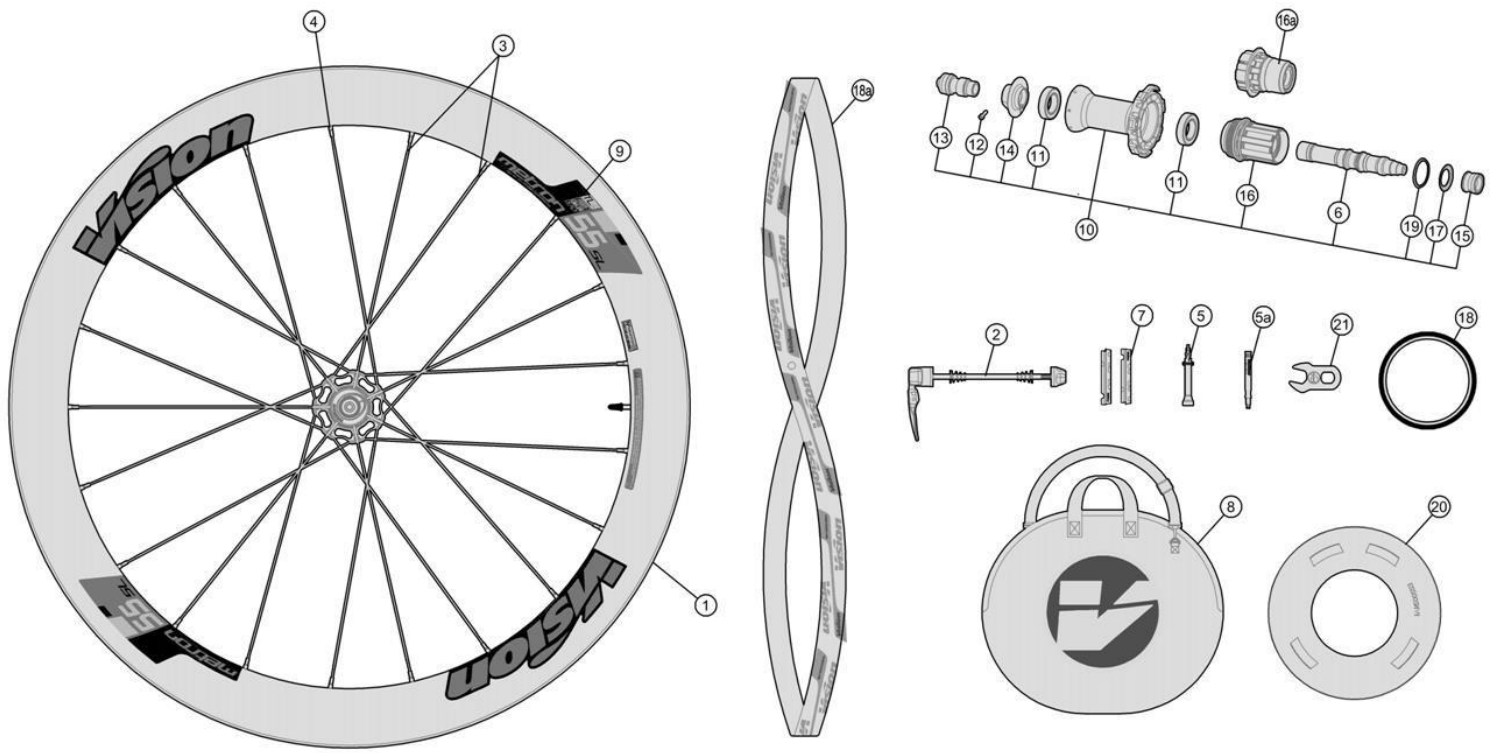

Full carbon 55mm section rim; New extra light P.R.A. hubs for Direct pull spokes

710-000919103D METRON55 RB CH-TL SMN

710-000919103D METRON55 RB CH-TL XDR

710-0008191038 METRON55 RB TUB SMN

710-0008191038 METRON55 RB TUB XDR

Item No.	FSA Code No.	Description	Notes
1	725-0138007030	RM174A Front Rim Clincher Tubeless	★Rim Sticker Kit not included
2	750-0012101010	QR-93 Vision Quick Release - 114mm	
3	SPK-MTR55SL-A9	SPOKES KIT METRON55RB 256mm w/NIPPLE	
4			
5	752-0670000002	E0706C Valve Extender – 70mm	★For Tubeless rim
6	752-0310000010	ME175 Front Hub Axle	
7	405-0016000170	E0065 Brake Pad Kit – For Carbon Rims	Shimano brake block holders
8	752-9003	E0169 Vision Wheel Bag	
9	752-0613000000	ZJWH0592 Rim Sticker Metron 55 Tubeless	★For Tubeless rim
10	752-0615007011	U1122 Front Hub Assembly	Include Chromoly Steel Bearings
11	752-0631000000	MR216 Chromoly Steel Bearings	
12	752-6590	ML347 Adjustment Collar Bolt	
13	752-0153000010	MW278 Front Hub End Cap + MS251 O-ring	
14	752-0314000010	MW279 Front Preload Adjustment Collar	Black with Vision logo
15	752-0461000010	MW062 Unthreaded Collar	Black with Vision logo
17	752-0580000110	ME309 Tubeless Rim Tape Vision Logo 25mmx8M	

★Optional Parts

Item No.	FSA Code No.	Description	Notes
1a	72500087007031	RM148A Front Rim Tubular	Rim Sticker Kit not included
5a	752-5123N	E0282A Valve Extender – 45mm	For Tubular rim
9a	75200349000000	Stickers Rim METRON 55 SL RB Tub Gray (1bk)	For Tubular rim
16a	752-5126	E0310 Valve Extender Wrench	
17a	752-1006	MS289 Rim Tape Vision Logo 700C W21 xT0.5mm	For Tubular rim