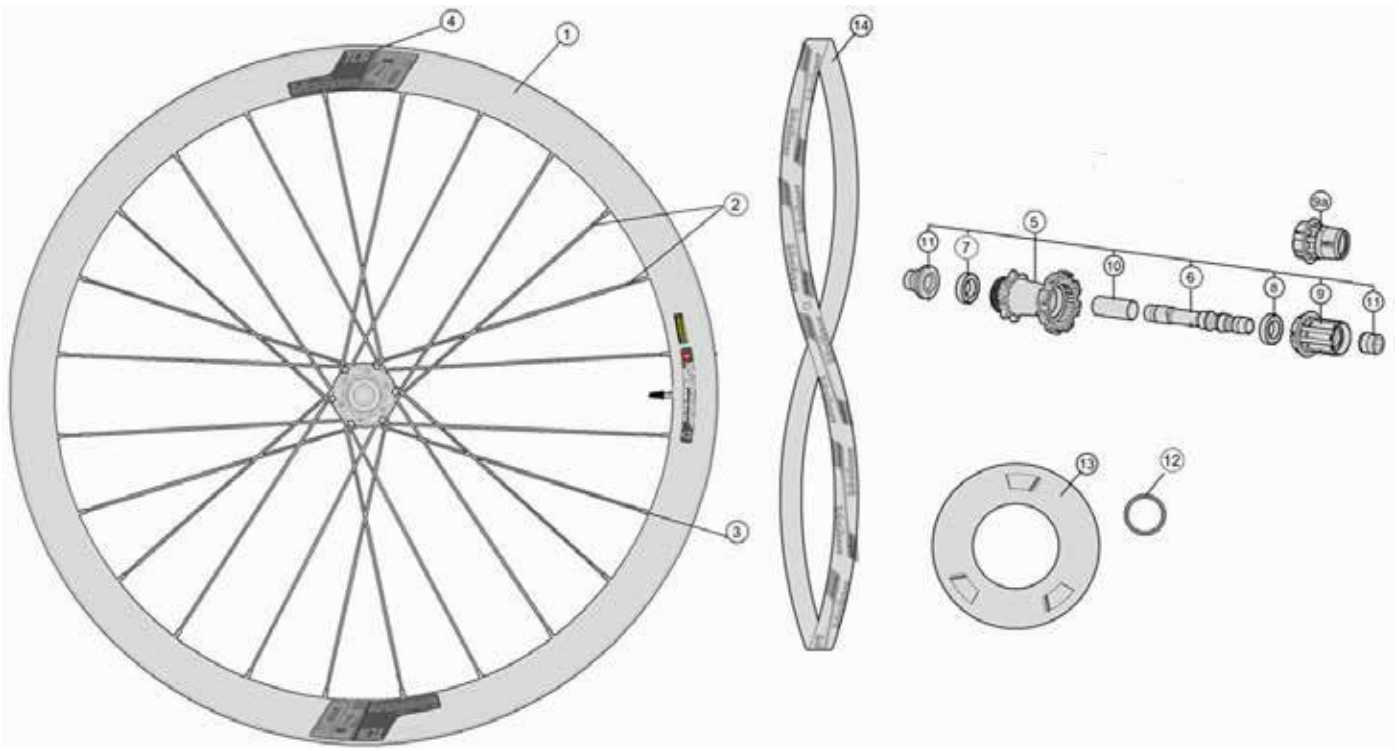

710-0092111031 SC40 DB-CL CH-TL SMN

710-0092116031 SC40 DB-CL CH-TL XDR

Item No.	FSA Code No.	Description	Notes
1	72500160002030	RM248A Front Rim Tubular - 24H	Rim Sticker Kit not included
2	SPK-SC40DBB1A	Spoke kit SC40 DB B1	
3			
4	752-0978000000	ZJWH0702 Rim Sticker Kit - Vision 40 SC DB	
5	752-0865002010	U1160 Front Hub Assembly - TA12	Centerlock rotor mount
6	752-0633000000	Bearing (28x17x7)	
7	752-0847000010	EL390 Front Hub End Caps - TA12	Centerlock rotor mount
8	752-0963000000	MW096 Hub spacer	
	752-0902000010	Inner Lock-ring ML678 5mm SMN PNT	1pcs

***Optional Parts**

Item No.	FSA Code No.	Description	Notes
7a	752-0848000010	EL391 Front Hub End Caps - TA15	Centerlock , TA15

Item No.	FSA Code No.	Description	Notes
1	72500160002031	RM248B Rear Rim Clincher - 24H	Rim Sticker Kit not included
2	SPK-SC40DBB1A	Spoke kit SC40 DB B1	
3			
4	752-0978000000	ZJWH0702 Rim Sticker Kit - Vision 40 SC DB	
5	752-0866002010	U2160 Rear Hub Assembly –Shimano	X12 Configuration *
6	752-0964000010	ME384 Axle for Rear Hub - Centerlock rotor	X12 Configuration
7	752-0633000000	Bearing Rear Hub NDS (28x17x7)	For Non-drive side
8	752-6514CWSP	Bearing Rear Hub DS (30x17x7)	For Drive side
9	752-0965000060	EL413 Freehub Assembly - Shimano	Include Chromoly Steel
10	752-0967000000	MW320 Rear Hub Spacer	
11	752-0850000010	EL393 Rear Hub End Caps - X12 configuration	Shimano *
12	752-0072000010	MW322 10 Speed Cassette Spacer	Shimano N10
13	752-0901000000	W1168 Vision Wheelset Spoke Protector	
	752-0902000010	Inner Lock-ring ML678 5mm SMN PNT	1pcs

*Optional Parts

Item No.	FSA Code No.	Description	Notes
5a	752-0900002010	U5160 Rear Hub Assembly – XDR 12S	X12 configuration
9a	752-0966000020	EL414 Freehub Assembly - XDR 12S	Include Bearings, DS end