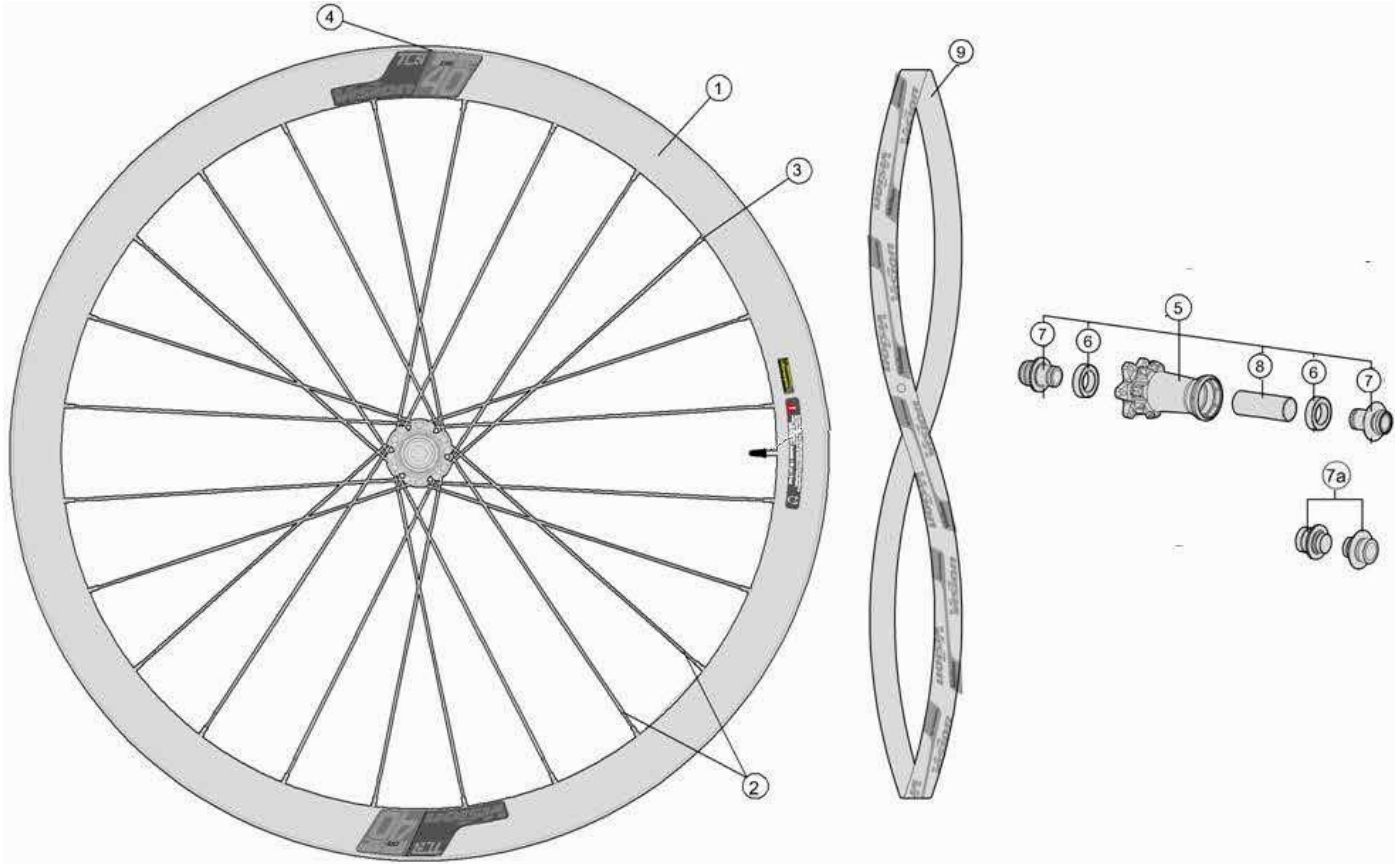

710-0092111031 SC40 DB-CL CH-TL SMN

710-0092116031 SC40 DB-CL CH-TL XDR

Item No.	FSA Code No.	Description	Notes
1	72500160002030	RM248A Front Rim Tubular - 24H	Rim Sticker Kit not included
2	SPK-SC40DBB1A	Spoke kit SC40 DB B1	
3			
4	752-0978000000	ZJWH0702 Rim Sticker Kit - Vision 40 SC DB	
5	752-0865002010	U1160 Front Hub Assembly - TA12	Centerlock rotor mount
6	752-0633000000	Bearing (28x17x7)	
7	752-0847000010	EL390 Front Hub End Caps - TA12	Centerlock rotor mount
8	752-0963000000	MW096 Hub spacer	
	752-0902000010	Inner Lock-ring ML678 5mm SMN PNT	1pcs

***Optional Parts**

Item No.	FSA Code No.	Description	Notes
7a	752-0848000010	EL391 Front Hub End Caps - TA15	Centerlock , TA15

Item No.	FSA Code No.	Description	Notes
1	72500160002031	RM248B Rear Rim Clincher - 24H	Rim Sticker Kit not included
2	SPK-SC40DBB1A	Spoke kit SC40 DB B1	
3			
4	752-0978000000	ZJWH0702 Rim Sticker Kit - Vision 40 SC DB	
5	752-0866002010	U2160 Rear Hub Assembly –Shimano	X12 Configuration *
6	752-0964000010	ME384 Axle for Rear Hub - Centerlock rotor	X12 Configuration
7	752-0633000000	Bearing Rear Hub NDS (28x17x7)	For Non-drive side
8	752-6514CWSP	Bearing Rear Hub DS (30x17x7)	For Drive side
9	752-0965000060	EL413 Freehub Assembly - Shimano	Include Chromoly Steel
10	752-0967000000	MW320 Rear Hub Spacer	
11	752-0850000010	EL393 Rear Hub End Caps - X12 configuration	Shimano *
12	752-0072000010	MW322 10 Speed Cassette Spacer	Shimano N10
13	752-0901000000	W1168 Vision Wheelset Spoke Protector	
	752-0902000010	Inner Lock-ring ML678 5mm SMN PNT	1pcs

*Optional Parts

Item No.	FSA Code No.	Description	Notes
5a	752-0900002010	U5160 Rear Hub Assembly – XDR 12S	X12 configuration
9a	752-0966000020	EL414 Freehub Assembly - XDR 12S	Include Bearings, DS end