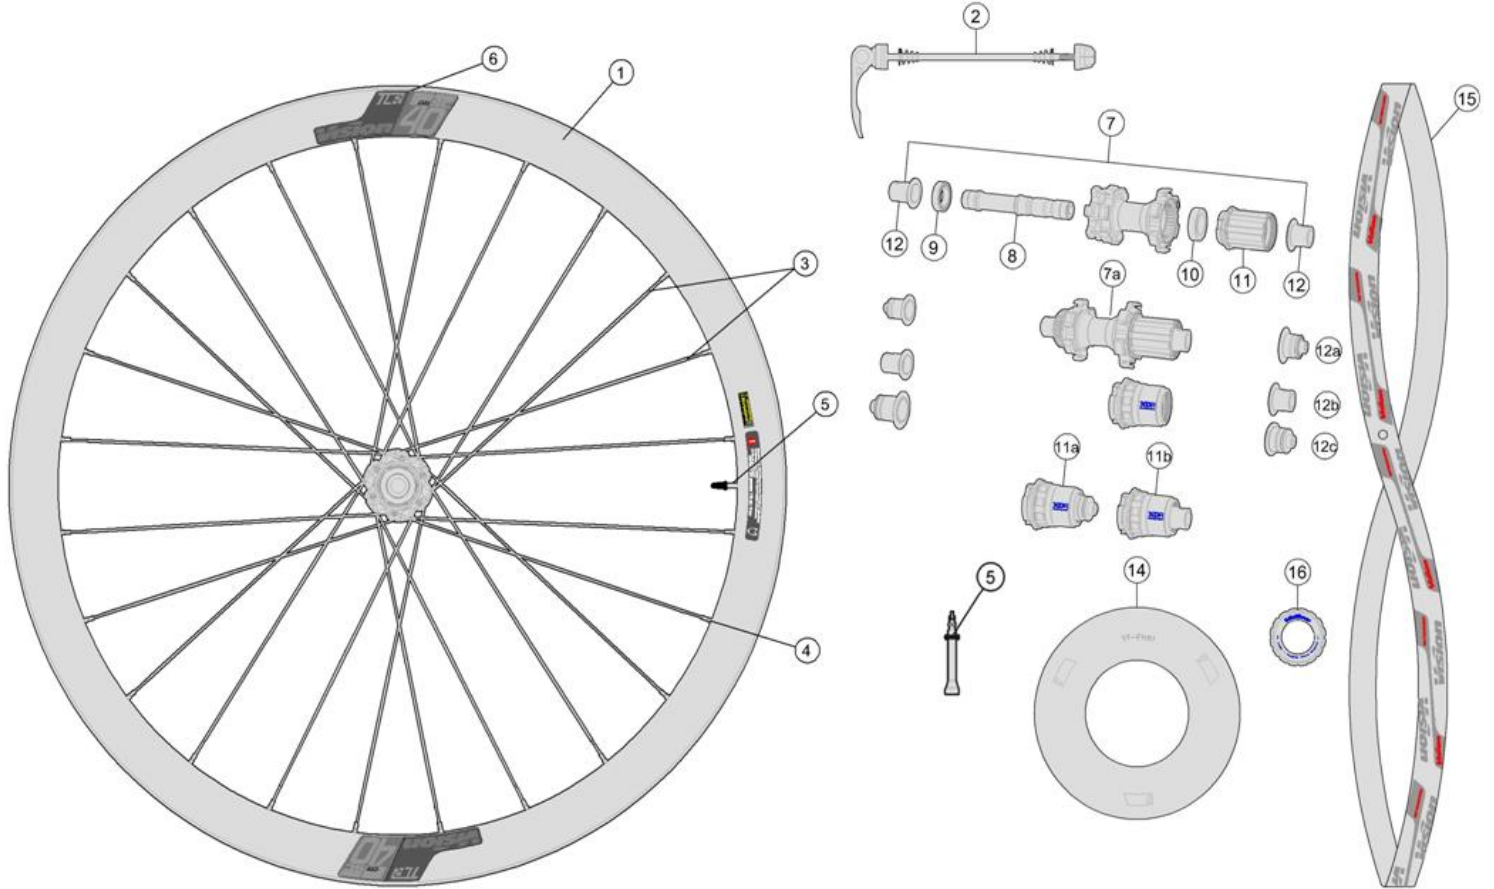

- 710-0105054030 WH234{WH-VT-641CHTL/DB/X12/S/R} SC 40 Rear Wheel Clincher (Tubeless) 6-Bolt Rotor Mount TA configuration
- 710-0105058030 WH434{WH-VT-641CHTL/DB/X12/XDR/R} SC 40 Rear Wheel Clincher (Tubeless) 6-Bolt SRAM XDR 12S Compatible
- 710-0092054030 WH773{WH-VT-641CHTL/DB-CL/X12/S/R} SC 40 Rear Wheel Clincher (Tubeless) Centerlock Rotor Mount TA configuration
- 710-0092058030 WH973{WH-VT-641CHTL/DB-CL/X12/XDR/R} SC 40 Rear Wheel Clincher (Tubeless) Centerlock SRAM XDR 12S Compatible
- 710-0108054030 WH235{WH-VT-656CHTL/DB/X12/S/R} SC 55 Rear Wheel Clincher (Tubeless) 6-Bolt Rotor Mount TA configuration
- 710-0108058030 WH435{WH-VT-656CHTL/DB/X12/XDR/R} SC 55 Rear Wheel Clincher (Tubeless) 6-Bolt SRAM XDR 12S Compatible
- 710-0091054030 WH775{WH-VT-656CHTL/DB-CL/X12/S/R} SC 55 Rear Wheel Clincher (Tubeless) Centerlock Rotor Mount TA configuration
- 710-0091058030 WH975{WH-VT-656CHTL/DB-CL/X12/XDR/R} SC 55 Rear Wheel Clincher (Tubeless) Centerlock SRAM XDR 12S Compatible

Item No.	FSA Code No.	Description	Notes
1	725-0098002031	RM140B Rear Rim Clincher (Tubeless) - 24H x 55mm depth	★Rim Sticker Kit not included
3	748-0008044010	SK03292 Spoke Kit 261mm x5 pcs	for Vision SC 55 Non-drive side
	748-0008017010	SK03291 Spoke Kit 259mm x5 pcs	For Vision SC 55 Drive side
4	752-A6052	ML240 14mm Hex Brass Black Nipple Kit x5 pcs	
6	752-0629000000	ZJWH0657 Rim Sticker Kit Vision TLR 55 SC DB	Vision SC 55 Gray graphic (MY2019) ★
7	752-0751002011	U2131 Rear Hub Assembly –Shimano compatible	6-Bolt rotor mount, X12 Configuration ★
8	752-0558000010	ME303 Axle for Rear Hub Assembly - 6-Bolt & Centerlock rotor mount	QR /X12 Configuration
9	752-0633000000	Bearing (28x17x7) CW Radial MR219/MR200/MR017	For Non-drive side
10	752-6514CWSP	Bearing (6903-30x17x7) CW Radial Steel	For Drive side
11	752-0304000062	EL272 Freehub Assembly - Shimano compatible	Include Chromoly Steel Bearings ★
12	752-0525000010	MW637 Rear Hub End Caps - X12 configuration	6-bolt & Centerlock rotor mount (Shimano) ★
13	752-0072000010	MW322 11 Speed Cassette Spacer	Shimano N10/11
14	752-0130000000	W1020 Vision Wheelset Spoke Protector	
15	752-0061000471	MS289 Vision Rim Tape for Clincher Rim	Vision Logo 700C W21 xT0.5mm