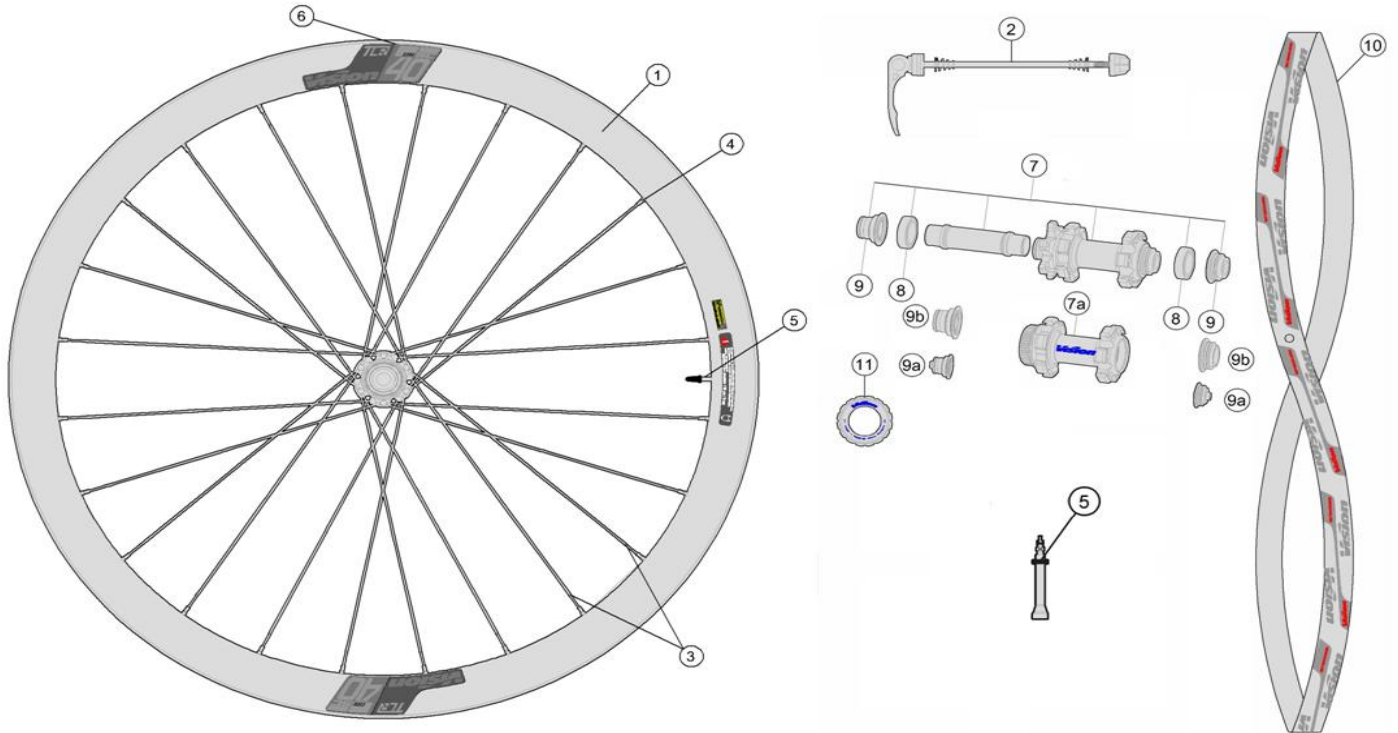

UD carbon clincher rim ; Non-P.R.A. hubs for Direct pull spokes

- 710-0105053030 WH134(WH-VT-641CHTL/DB/TA12/F) SC 40 Front Wheel Clincher (Tubeless) 6-Bolt Rotor Mount TA configuration
- 710-0092053030 WH673(WH-VT-641CHTL/DB-CL/TA12/F) SC 40 Front Wheel Clincher (Tubeless) Centerlock TA configuration
- 710-0108053030 WH135(WH-VT-656CHTL/DB/TA12/F) SC 55 Front Wheel Clincher (Tubeless) 6-Bolt Rotor Mount TA configuration
- 710-0091053030 WH675(WH-VT-656CHTL/DB-CL/TA12/F) SC 55 Front Wheel Clincher (Tubeless) Centerlock TA configuration

Item No.	FSA Code No.	Description	Notes
1	725-0098002030	RM140A Front Rim Clincher (Tubeless) - 24H x 55mm depth	Rim Sticker Kit not included ★
3	748-0008003010	SK0329 Spoke Kit 260mm x5pcs	For Vision SC 55 Non-drive side ★
	748-0008044010	SK03292 Spoke Kit 261mm x5pcs	For Vision SC 55 Drive side ★
4	752-A6052	ML240 14mm Hex Brass Black Nipple Kit x5 pcs	
6	752-0629000000	ZJWH0657 Rim Sticker Kit Vision TLR 55 SC DB	Vision SC 55 DB Gray graphic (MY2019) ★
7	752-0351002011	U1096 Front Hub Assembly - TA12 Configuration	6-Bolt rotor mount ★
8	752-0323000001	MR018 Steel Bearings x2pcs	
9	752-0522000010	MW632 Front Hub End Caps - TA12 Configuration	6-bolt & Centerlock rotor mount ★
10	752-0061000471	MS289 Vision Rim Tape for Clincher Rim	Vision Logo 700C W21 xT0.5mm