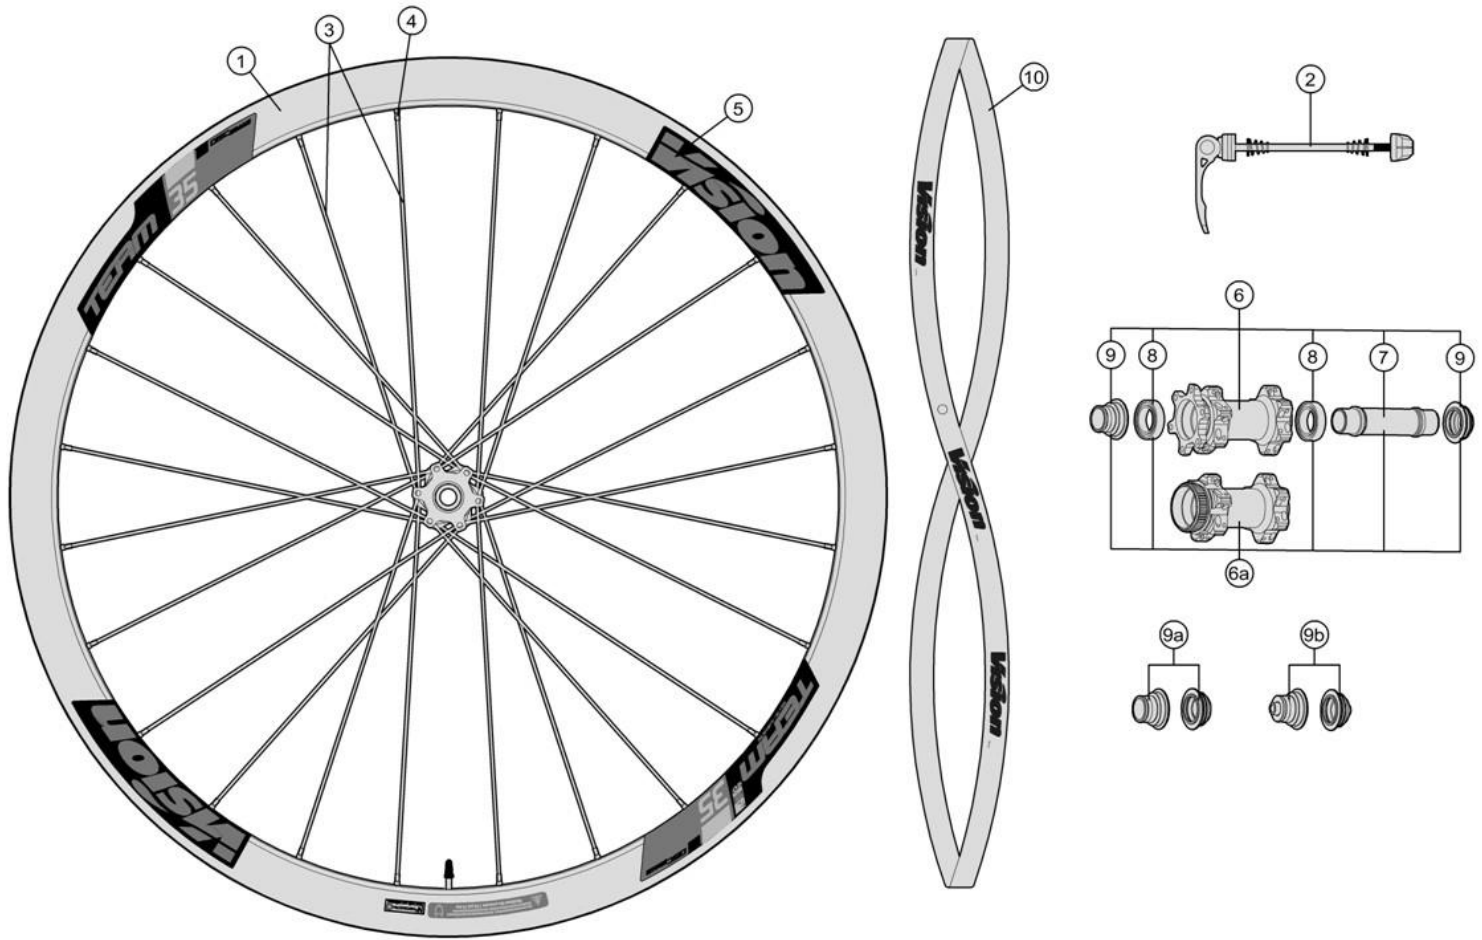

Alloy 35mm Section Tubeless Rim, New extra light hubs for direct pull spokes

Item No.	FSA Code No.	Description	Notes
1	725-0132002440	RM167A Front Rim Clincher	Black braking surface
2	752-0010101010	QR-25 Quick Release -114mm	Vision Logo
3	748-0031050520	SK059B Spokes Kit 284mm x5 pcs	Drive side
	748-0031024520	SK059A Spokes Kit 282mm x5 pcs	Non drive side
4	752-0178000020	ML519 Silver Brass Nipple Kit x5 pcs	
5	752-0755000000	ZJWH0621 Rim Sticker Kit - Vision Team 35 DB Black	Black graphics
6	752-0756002010	U1139 Front Hub Assembly- TA12 Configuration	★6-Bolt rotor mount
7	752-0794000000	ME377 Front Hub Axle	
8	752-0323000000	MR018 Steel Bearings	
9	752-0522000011	MW632 Front Hub End Caps for TA12 Configuration	6-Bolt & Centerlock rotor mount
10	752-0188000470	MS328 Vision Rim Tape for Clincher Rim- Red	Vision logo 700C W22 xT0.5mm

★ Optional Parts

Item No.	FSA Code No.	Description	Notes
6a	752-0756002011	U1139 Front Hub Assembly- TA15 Configuration	6-Bolt rotor mount
	752-0756002012	U1139 Front Hub Assembly- QR Configuration	6-Bolt rotor mount
6b	752-0757002010	U1140 Front Hub Assembly - TA12 Configuration	Centerlock rotor mount
	752-0757002011	U1140 Front Hub Assembly - TA15 Configuration	Centerlock rotor mount
	752-0757002012	U1140 Front Hub Assembly - QR Configuration	Centerlock rotor mount
6c	752-0757002010	U1140 Front Hub Assembly - TA12 Configuration	Centerlock rotor mount
9a	752-0523000010	MW634 Front Hub End Caps for TA15 Configuration	6-Bolt & Centerlock rotor mount
9b	752-0521000010	MW630 Front Hub End Caps for QR Configuration	6-Bolt & Centerlock rotor mount