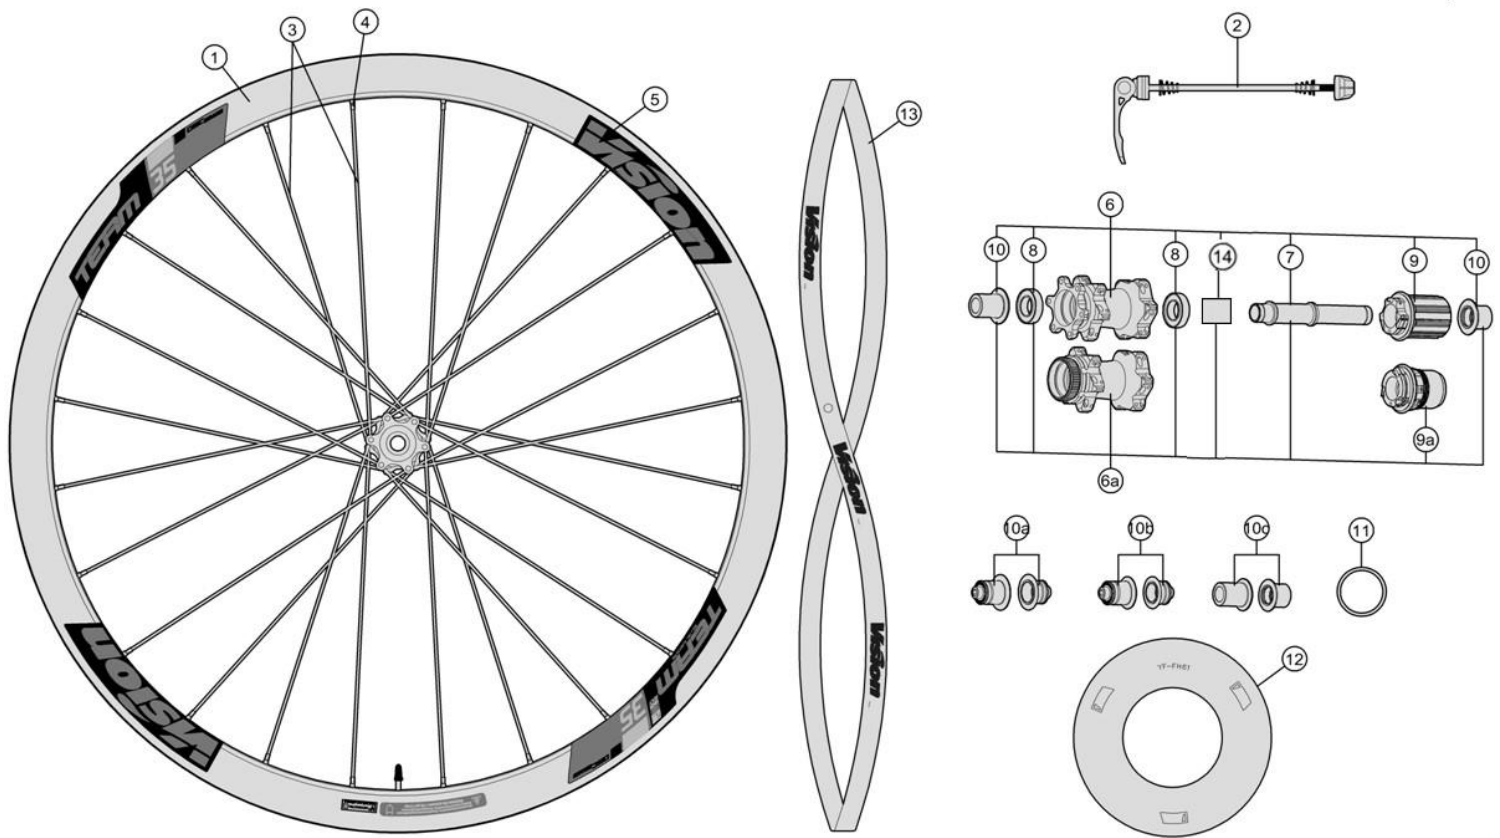

Alloy 35mm Section Tubeless Rim, New extra light hubs for direct pull spokes

Item No.	FSA Code No.	Description	Notes
1	725-0132002440	RM167A Front Rim Clincher	Black braking surface
2	752-0010101010	QR-25 Quick Release -114mm	Vision Logo
3	748-0031050520	SK059B Spokes Kit 284mm x5 pcs	Drive side
	748-0031024520	SK059A Spokes Kit 282mm x5 pcs	Non drive side
4	752-0178000020	ML519 Silver Brass Nipple Kit x5 pcs	
5	752-0755000000	ZJWH0621 Rim Sticker Kit - Vision Team 35 DB Black	Black graphics
6	752-0756002010	U1139 Front Hub Assembly- TA12 Configuration	★6-Bolt rotor mount
7	752-0794000000	ME377 Front Hub Axle	
8	752-0323000000	MR018 Steel Bearings	
9	752-0522000011	MW632 Front Hub End Caps for TA12 Configuration	6-Bolt & Centerlock rotor mount
10	752-0188000470	MS328 Vision Rim Tape for Clincher Rim- Red	Vision logo 700C W22 xT0.5mm

★ Optional Parts

Item No.	FSA Code No.	Description	Notes
6a	752-0756002011	U1139 Front Hub Assembly- TA15 Configuration	6-Bolt rotor mount
	752-0756002012	U1139 Front Hub Assembly- QR Configuration	6-Bolt rotor mount
6b	752-0757002010	U1140 Front Hub Assembly - TA12 Configuration	Centerlock rotor mount
	752-0757002011	U1140 Front Hub Assembly - TA15 Configuration	Centerlock rotor mount
	752-0757002012	U1140 Front Hub Assembly - QR Configuration	Centerlock rotor mount
6c	752-0757002010	U1140 Front Hub Assembly - TA12 Configuration	Centerlock rotor mount
9a	752-0523000010	MW634 Front Hub End Caps for TA15 Configuration	6-Bolt & Centerlock rotor mount
9b	752-0521000010	MW630 Front Hub End Caps for QR Configuration	6-Bolt & Centerlock rotor mount