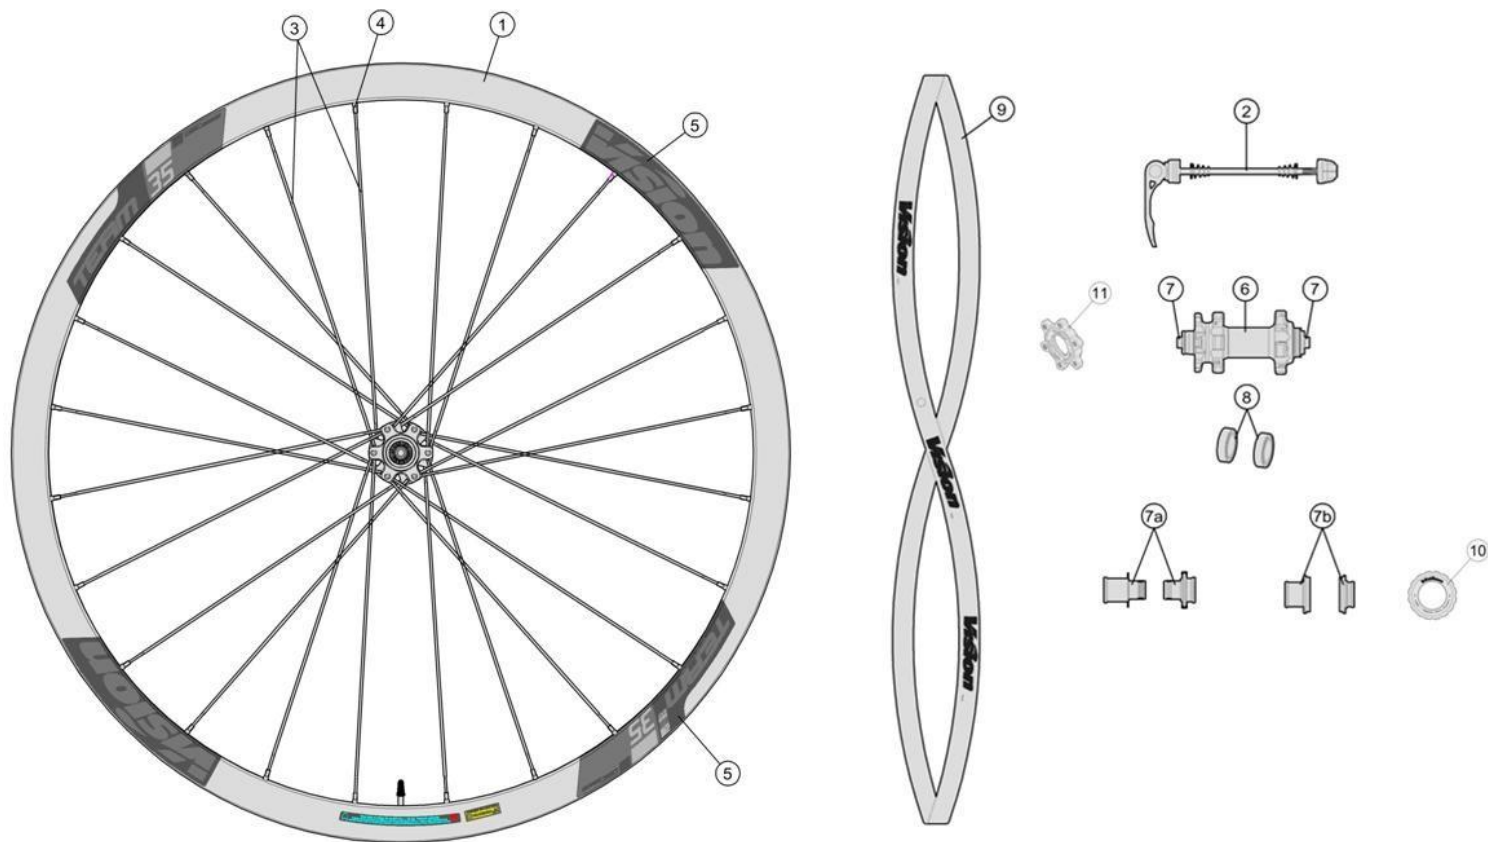

Alloy 35mm Section Tubeless clincher Rim

Item No.	FSA Code No.	Description	Notes
1	725-0132002440	RM167A Front Rim Tubeless Clincher - 24H	Rim Sticker Kit not included
3	748-0031050520	SK059B Spokes Kit 284mm x5 pcs	Direct Pull, Drive side & Non-Drive side
4	752-0178000020	ML519 14mm Brass Silver Nipple Kit x5 pcs	
5	752-0755000000	ZJWH0621 Rim Sticker Kit Vision+Team 30 Disc Tubeless	
6	752-0818002011	U1144 Front Hub Assembly	Centerlock, TA12 Configuration ★
7	752-0881000010	MW728 Front Hub End Caps	Centerlock & ISO 6-bolt, TA12 Configuration ★
8	752-0886000000	MR243 Steel Bearings x2pcs	
9	752-0188000470	MS328 Vision Rim Tape for Clincher Rim- Red	Vision logo 700C W22 xT0.5mm
10	752-0903000010	ML677 External Lockring	for Centerlock
12	752-0906000020	ME420 Front Hub Axle	

★Optional Parts

Item No.	FSA Code No.	Description	Notes
2a	750-0010101010	QR-25 Quick Release -114mm	For QR Configuration
6a	752-0818002012	U1144 Front Hub Assembly	Centerlock, TA15 configuration
	752-0818002010	U1144 Front Hub Assembly	Centerlock, QR Configuration
7a	752-0882000010	MW729 Front Hub End Caps	Centerlock & ISO 6-bolt,, TA15 Configuration
	752-0883000010	MW730 Front Hub End Caps	Centerlock & ISO 6-bolt,, QR Configuration
11a	752-0821000520	EL360 6-Bolt Disc Rotor lockring with Adapter	Centerlock converted to 6-Bolt compatible