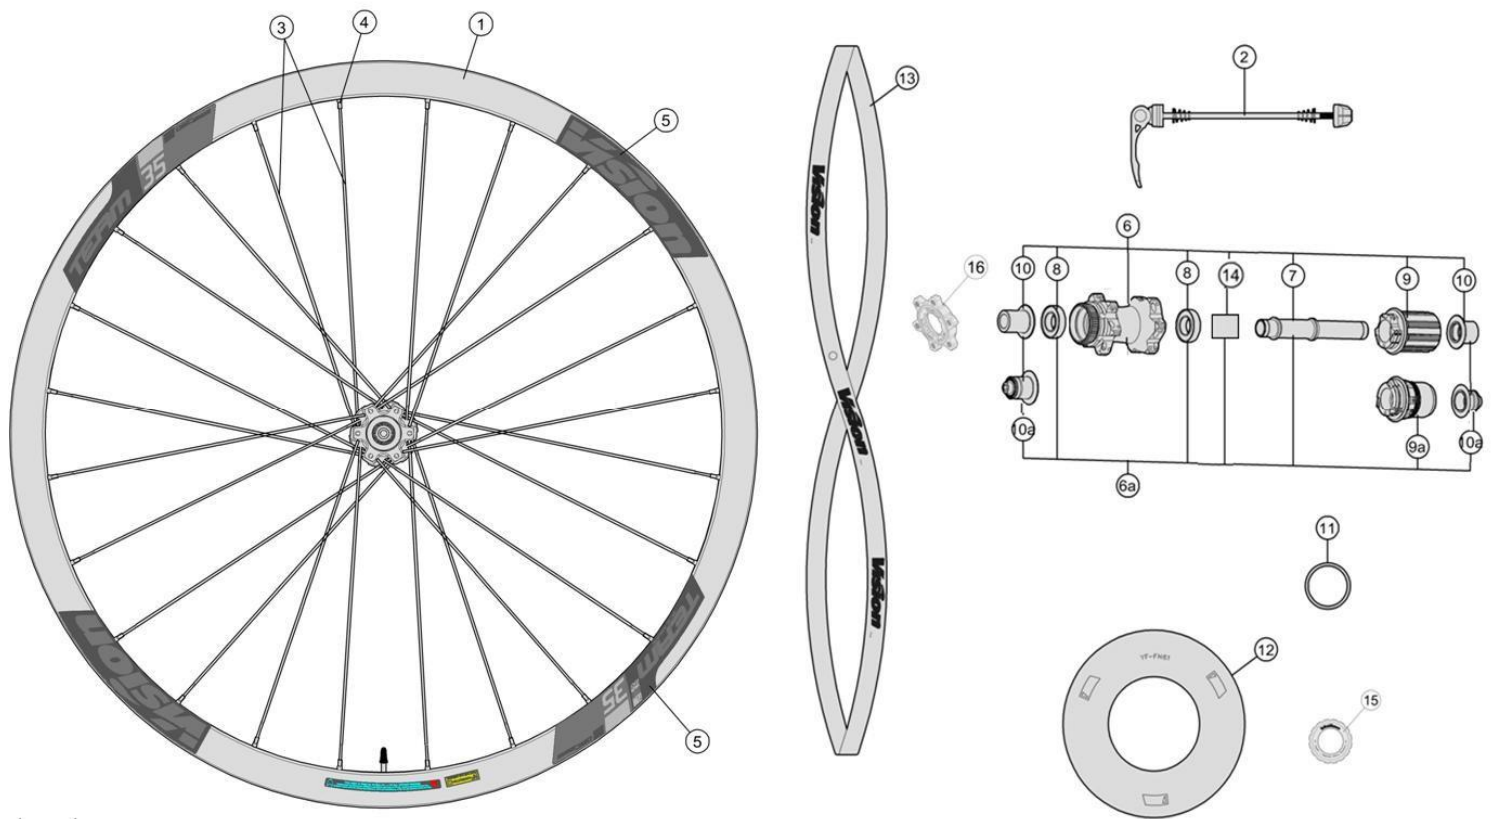

Alloy 35mm Section Tubeless clincher Rim

Item No.	FSA Code No.	Description	Notes
1	725-0132002440	RM167A Front Rim Tubeless Clincher - 24H	Rim Sticker Kit not included
3	748-0031050520	SK059B Spokes Kit 284mm x5 pcs	Direct Pull, Drive side & Non-Drive side
4	752-0178000020	ML519 14mm Brass Silver Nipple Kit x5 pcs	
5	752-0755000000	ZJWH0621 Rim Sticker Kit Vision+Team 30 Disc Tubeless	
6	752-0818002011	U1144 Front Hub Assembly	Centerlock, TA12 Configuration ★
7	752-0881000010	MW728 Front Hub End Caps	Centerlock & ISO 6-bolt, TA12 Configuration ★
8	752-0886000000	MR243 Steel Bearings x2pcs	
9	752-0188000470	MS328 Vision Rim Tape for Clincher Rim- Red	Vision logo 700C W22 xT0.5mm
10	752-0903000010	ML677 External Lockring	for Centerlock
12	752-0906000020	ME420 Front Hub Axle	

★Optional Parts

Item No.	FSA Code No.	Description	Notes
2a	750-0010101010	QR-25 Quick Release -114mm	For QR Configuration
6a	752-0818002012	U1144 Front Hub Assembly	Centerlock, TA15 configuration
	752-0818002010	U1144 Front Hub Assembly	Centerlock, QR Configuration
7a	752-0882000010	MW729 Front Hub End Caps	Centerlock & ISO 6-bolt,, TA15 Configuration
	752-0883000010	MW730 Front Hub End Caps	Centerlock & ISO 6-bolt,, QR Configuration
11a	752-0821000520	EL360 6-Bolt Disc Rotor lockring with Adapter	Centerlock converted to 6-Bolt compatible