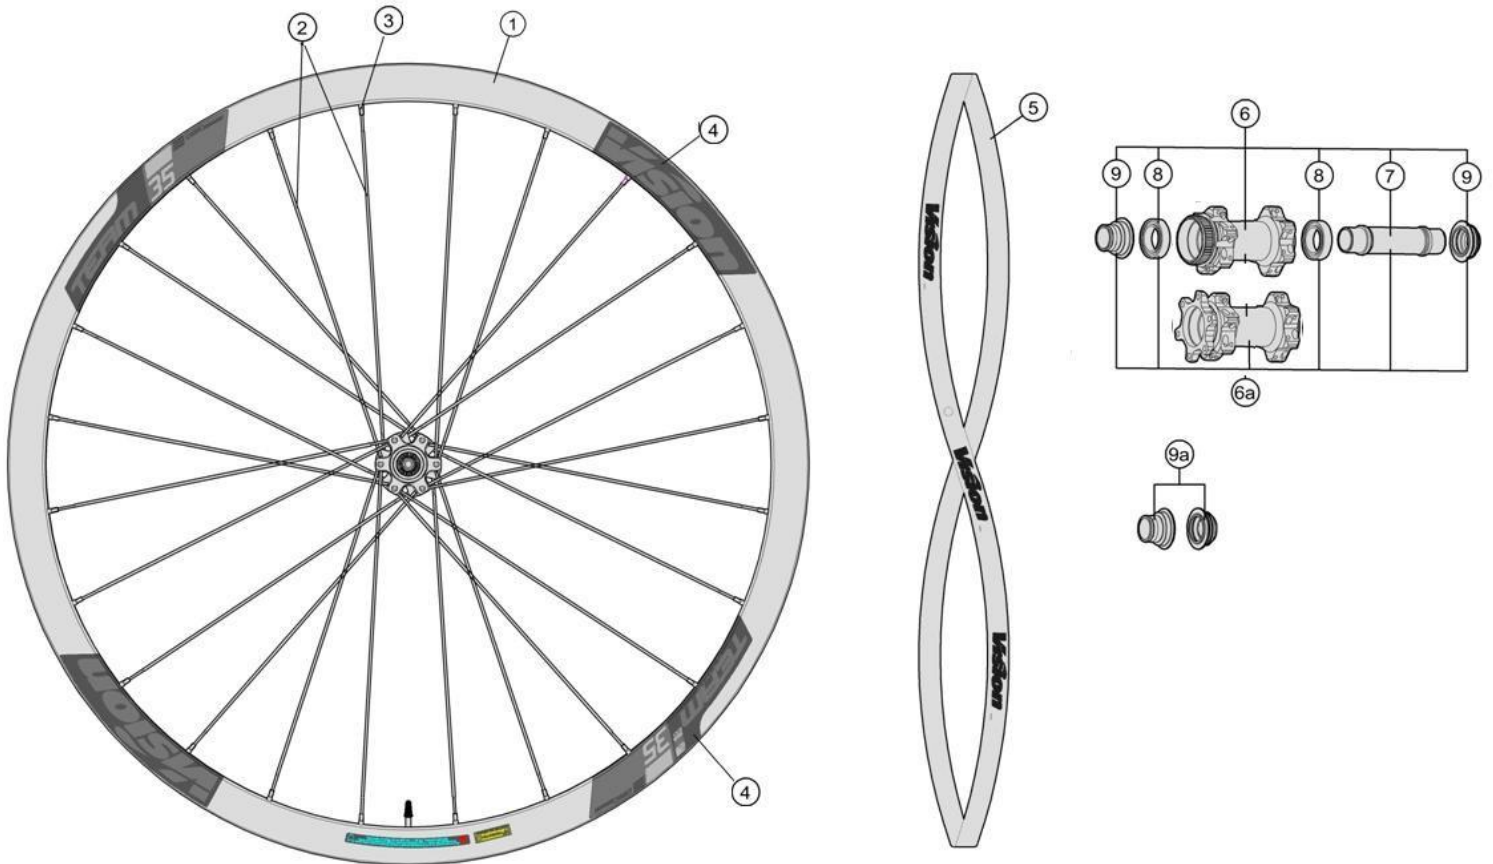

Alloy 35mm Section Tubeless clincher Rim

Item No.	FSA Code No.	Description	Notes
1	725-0181002440	RM262 Rim Tubeless Clincher - 24H	Rim Sticker Kit not included
2	748-0031036520	SK059D Spokes Kit 270mm x5 pcs	Direct Pull, Drive side
2	748-0031050520	SK059B Spokes Kit 284mm x5 pcs	Direct Pull, Non-Drive side
3	752-0178000020	ML519 14mm Brass Silver Nipple Kit x5 pcs	
4	752-0755000000	ZJWH0621 Rim Sticker Kit TEAM35TLR DISC BRAKE	
5	752-0188000470	MS328 Vision Rim Tape for Clincher Rim- Red	Vision logo 700C W22 xT0.5mm
6	752-0940002010	U1175 Front Hub Assembly	Centerlock, TA12 Configuration ★
7	752-0794000000	ME377 Front Hub Axle	
8	752-0886000000	MR243 Steel Bearings x2pcs	
9	752-0522000011	MW632 Front Hub End Caps	Centerlock & ISO 6-bolt, TA12 Configuration ★

★Optional Parts

Item No.	FSA Code No.	Description	Notes
6a	752-0940002011	U1175 Front Hub Assembly	Centerlock, TA15 configuration
6b	752-0941002010	U1176 Front Hub Assembly	ISO 6-bolt, TA12 Configuration
6c	752-0941002011	U1176 Front Hub Assembly	ISO 6-bolt, TA15 configuration
9a	752-0523000010	MW634 Front Hub End Caps	Centerlock & ISO 6-bolt, TA15 Configuration