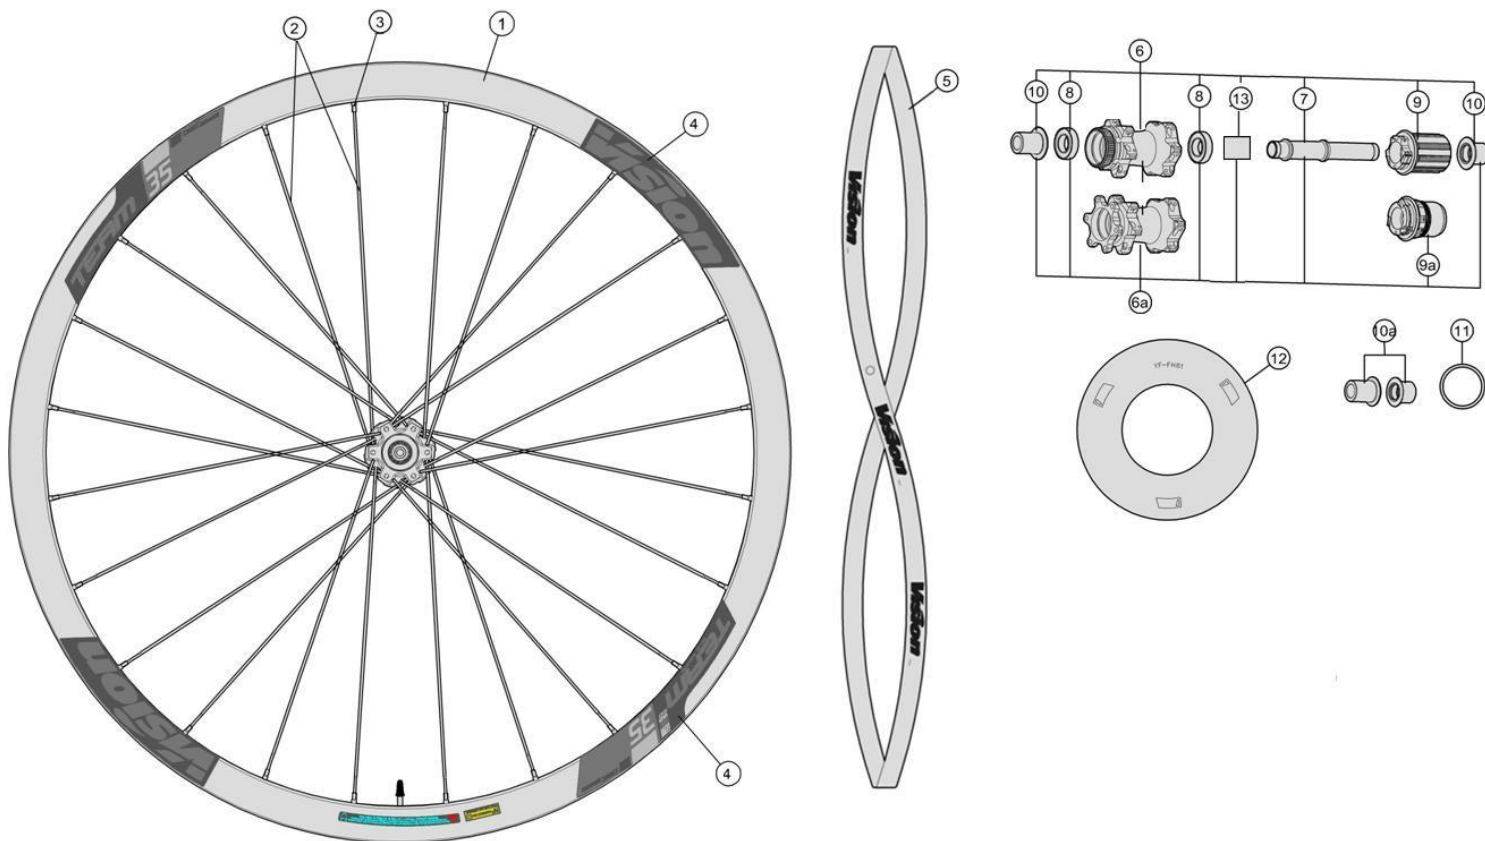

Alloy 35mm Section Tubeless clincher Rim

Item No.	FSA Code No.	Description	Notes
1	725-0181002440	RM262 Rim Tubeless Clincher - 24H	Rim Sticker Kit not included
2	748-0031036520	SK059D Spokes Kit 270mm x5 pcs	Direct Pull, Drive side
2	748-0031050520	SK059B Spokes Kit 284mm x5 pcs	Direct Pull, Non-Drive side
3	752-0178000020	ML519 14mm Brass Silver Nipple Kit x5 pcs	
4	752-0755000000	ZJWH0621 Rim Sticker Kit TEAM35TLR DISC BRAKE	
5	752-0188000470	MS328 Vision Rim Tape for Clincher Rim- Red	Vision logo 700C W22 xT0.5mm
6	752-0940002010	U1175 Front Hub Assembly	Centerlock, TA12 Configuration ★
7	752-0794000000	ME377 Front Hub Axle	
8	752-0886000000	MR243 Steel Bearings x2pcs	
9	752-0522000011	MW632 Front Hub End Caps	Centerlock & ISO 6-bolt, TA12 Configuration ★

★Optional Parts

Item No.	FSA Code No.	Description	Notes
6a	752-0940002011	U1175 Front Hub Assembly	Centerlock, TA15 configuration
6b	752-0941002010	U1176 Front Hub Assembly	ISO 6-bolt, TA12 Configuration
6c	752-0941002011	U1176 Front Hub Assembly	ISO 6-bolt, TA15 configuration
9a	752-0523000010	MW634 Front Hub End Caps	Centerlock & ISO 6-bolt, TA15 Configuration