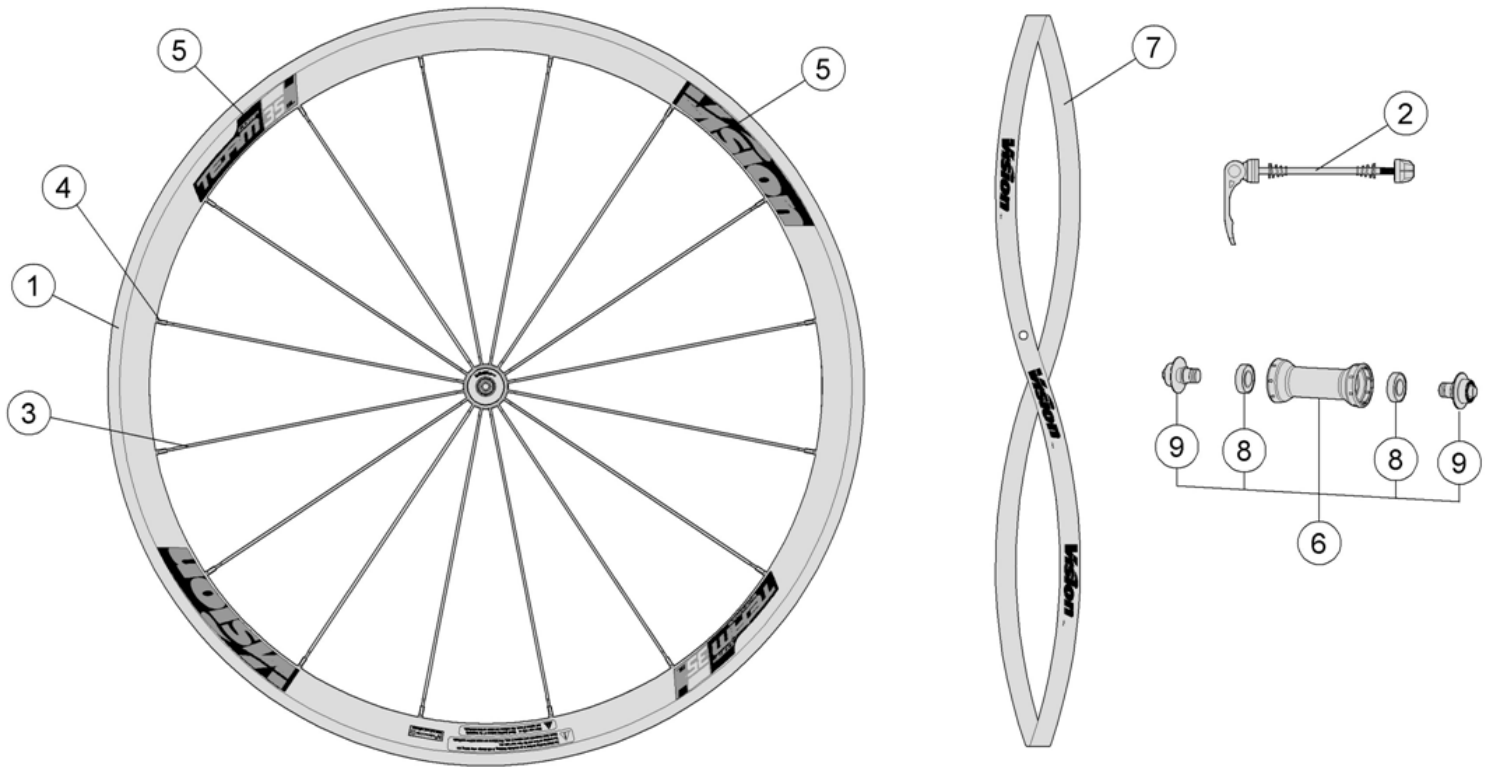

Alloy 35mm Section Clincher Rim, CNC braking surface, New extra light hubs for direct pull spokes

710-0093203050

WH684 {WH-VT-337} Front Wheel Black decal, Black Braking Surface

Item No.	FSA Code No.	Description	Notes
1	725-0025007050	RM075A Front Rim Clincher - 16H (Rim Sticker Kit not included)	Black braking surface
2	750-0010101010	QR-25 Quick Release -114mm	Vision Logo
3	748-0018005140	SK047B Spokes Kit 274mm x5 pcs	Aero-Bladed
4	752-0178000020	ML519 14mm Brass Silver Nipple Kit x5 pcs	
5	752-0681000000	ZJWH0609 Rim Sticker Kit w/TEAM 35 COMP SL Vision	Gray
6	752-0235007010	U1081 Front Hub Assembly	Vision Logo
7	752-0180000470	MS327 Vision Rim Tape for Clincher Rim- Red	Vision Logo 700C W18 xT0.5mm
8	752-0307000000	MR021 Steel Bearings	
9	752-0373000190	MW575 Front Hub End Caps	

710-0093164050 WH784 (WH-VT-337/S) Rear Wheel, Shimano Compatible

Item No.	FSA Code No.	Description	Notes
1	725-0025006050	RM075B Rear Rim Clincher - 21H (Rim Sticker Kit not included)	Black braking surface
2	750-0010202010	QR-25 Quick Release - 146mm	Vision Logo
3	748-0018005140	SK047B Spokes Kit 274mm x5 pcs	Aero bladed for rear drive side
	748-0018026140	SK047A Spokes Kit 273mm x5 pcs	Aero bladed for rear non-drive side
4	752-0178000020	ML519 14mm Brass Silver Nipple Kit x5 pcs	
5	752-0681000000	ZJWH0609 Rim Sticker Kit w/TEAM 35 COMP SL Vision	gray
6	752-0236006011	U2081 Rear Hub Assembly - Shimano Compatible	★
7	752-0304000062	EL272 Freehub Assembly - Shimano Compatible	★
8	752-0678000010	MW008 End cap Kit - Shimano Compatible	★
9	752-0375000010	ME273 Axle for Rear hub U2081	
10	752-0181000000	MW473 11 Speed Cassette Spacer	Shimano N10/11
11	752-0077000000	MR028 Steel Bearings - Drive Side	
12	752-0279000000	MR200 Steel Bearings - Non-Drive Side	
13	752-0180000470	MS327 Vision Rim Tape for Clincher Rim- Red	Vision Logo 700C W18 xT0.5mm
14	752-0195000000	W1135 Vision Wheelset Spoke Protector	