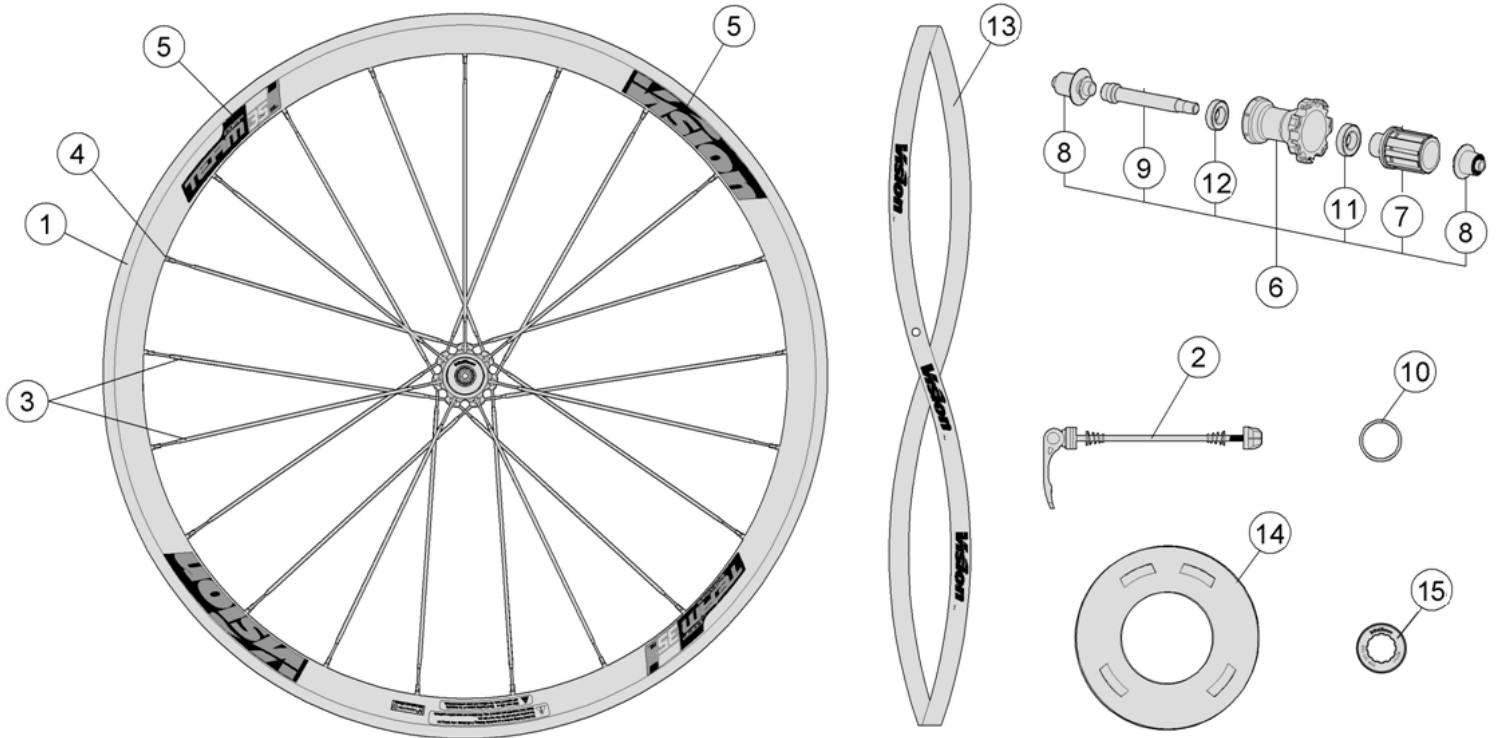

Alloy 35mm Section Clincher Rim, CNC braking surface, New extra light hubs for direct pull spokes

710-0093203050

WH684 {WH-VT-337} Front Wheel Black decal, Black Braking Surface

Item No.	FSA Code No.	Description	Notes
1	725-0025007050	RM075A Front Rim Clincher - 16H (Rim Sticker Kit not included)	Black braking surface
2	750-0010101010	QR-25 Quick Release -114mm	Vision Logo
3	748-0018005140	SK047B Spokes Kit 274mm x5 pcs	Aero-Bladed
4	752-0178000020	ML519 14mm Brass Silver Nipple Kit x5 pcs	
5	752-0681000000	ZJWH0609 Rim Sticker Kit w/TEAM 35 COMP SL Vision	Gray
6	752-0235007010	U1081 Front Hub Assembly	Vision Logo
7	752-0180000470	MS327 Vision Rim Tape for Clincher Rim- Red	Vision Logo 700C W18 xT0.5mm
8	752-0307000000	MR021 Steel Bearings	
9	752-0373000190	MW575 Front Hub End Caps	

710-0093164050 WH784 (WH-VT-337/S) Rear Wheel, Shimano Compatible

Item No.	FSA Code No.	Description	Notes
1	725-0025006050	RM075B Rear Rim Clincher - 21H (Rim Sticker Kit not included)	Black braking surface
2	750-0010202010	QR-25 Quick Release - 146mm	Vision Logo
3	748-0018005140	SK047B Spokes Kit 274mm x5 pcs	Aero bladed for rear drive side
	748-0018026140	SK047A Spokes Kit 273mm x5 pcs	Aero bladed for rear non-drive side
4	752-0178000020	ML519 14mm Brass Silver Nipple Kit x5 pcs	
5	752-0681000000	ZJWH0609 Rim Sticker Kit w/TEAM 35 COMP SL Vision	gray
6	752-0236006011	U2081 Rear Hub Assembly - Shimano Compatible	★
7	752-0304000062	EL272 Freehub Assembly - Shimano Compatible	★
8	752-0678000010	MW008 End cap Kit - Shimano Compatible	★
9	752-0375000010	ME273 Axle for Rear hub U2081	
10	752-0181000000	MW473 11 Speed Cassette Spacer	Shimano N10/11
11	752-0077000000	MR028 Steel Bearings - Drive Side	
12	752-0279000000	MR200 Steel Bearings - Non-Drive Side	
13	752-0180000470	MS327 Vision Rim Tape for Clincher Rim- Red	Vision Logo 700C W18 xT0.5mm
14	752-0195000000	W1135 Vision Wheelset Spoke Protector	