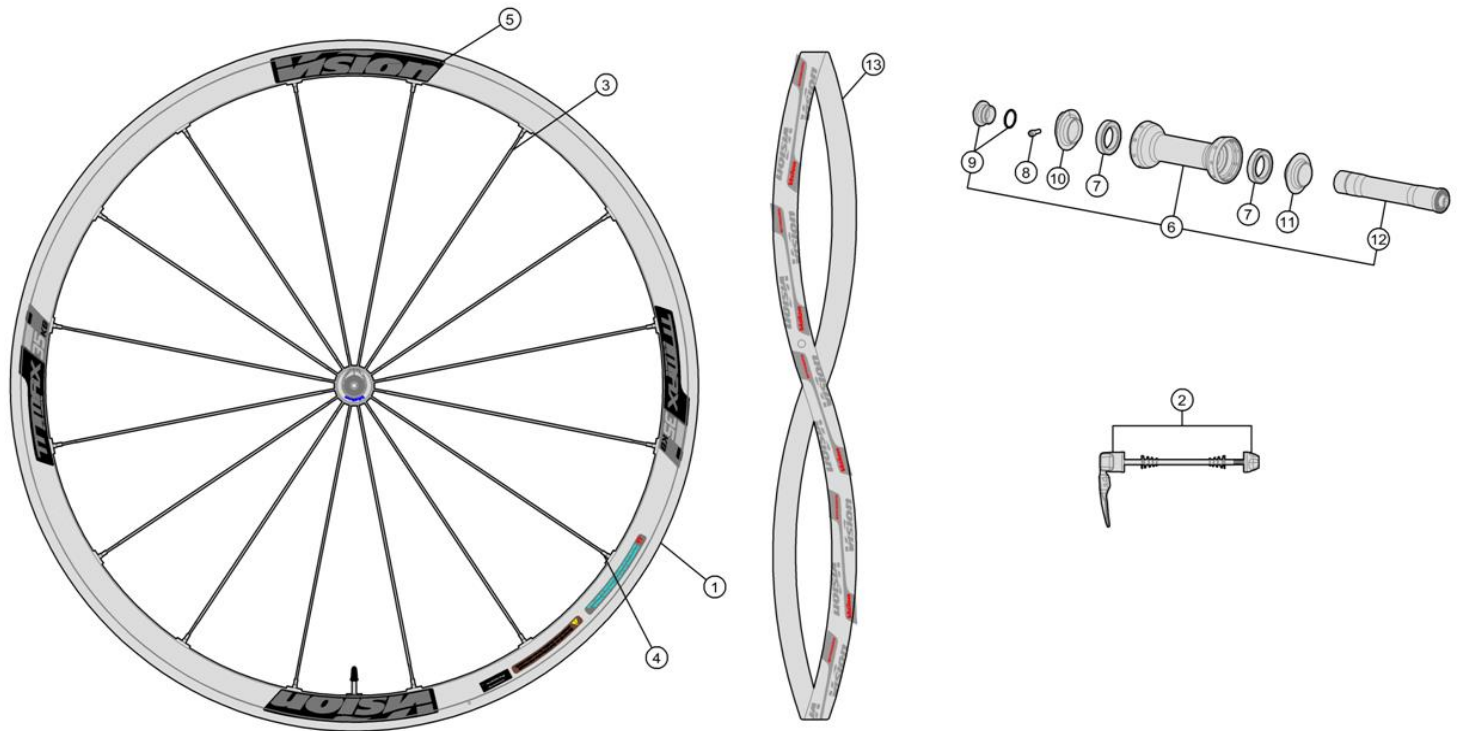

Alloy 35mm section rim, new extra light P.R.A. hub for DP spokes; Interspoke milling R06 system; Keronite® black treatment
710-0034203820 WH-VT-635/KB/F PRA Front Wheel Clincher

Item No.	FSA Code No.	Description	Notes
1	725Z0041007820	Rim RM003A TriMax35 KB front 16H w/o logo V17	Rim Sticker Kit not included
2	750Z0012101010	Vision QR-93 Front WH 114 mm Black w/Logo	
3	SPK-TRI35-KB	SPOKES KIT Trimax35 KB 276/286/274mm w/NIPPLES	Kit for 1 wheelset (F+R)
4	752-6104A	Nipples ALPINA ABS Brass Black Hexa 15mm	
5	752Z0358000000	VISION TriMax35 KB Wheel Sticker (1bike) V17	
6	752Z0301007010	FRONT HUB METRON SL/Tri KB 16H U1091 V17	★
7	752-6502	Front/Rear Hub Bearing (6803-26x17x5) MR126	★
8	752-6590	Stainless Bolt for Front Hub ML347	
9	752-0153000010	MW278 Front Hub End Cap + MS251 O-ring	
10	752-0314000010	MW279 Front Preload Adjustment Collar	Black with Vision logo
11	752-0461000010	MW062 Unthreaded Adjustment Collar	Black with Vision logo
12	752-0310000010	Front Hub Axle Alloy MetronSL/TriMaxKB U1091 ME175	
13	752-1006	Rim Tape VISION RED MS289 Clincher 21mm	

★Optional Parts

Item No.	FSA Code No.	Description	Notes
6	752-0301007011	U1091 Front Hub Assembly	Include Ceramic Bearings
7	752-6532	Ceramic 6803 bearing 26x17x5 MR124	

710-0034164820 WH-VT-635/KB/R/S Rear Wheel Clincher Shimano compatible

★ Optional Parts

Item No.	FSA Code No.	Description	Notes
6	752-0302006011	U2091 Rear Hub Assembly - Shimano compatible	Include ceramic ACB bearing
7	752-0389000000	Ceramic Radial 7903 bearing 30x17x7 MR209	
15	752-0384000000	Freehub Assm Hub U2091 SL Campy w/o Spindle EL285	Include bearings