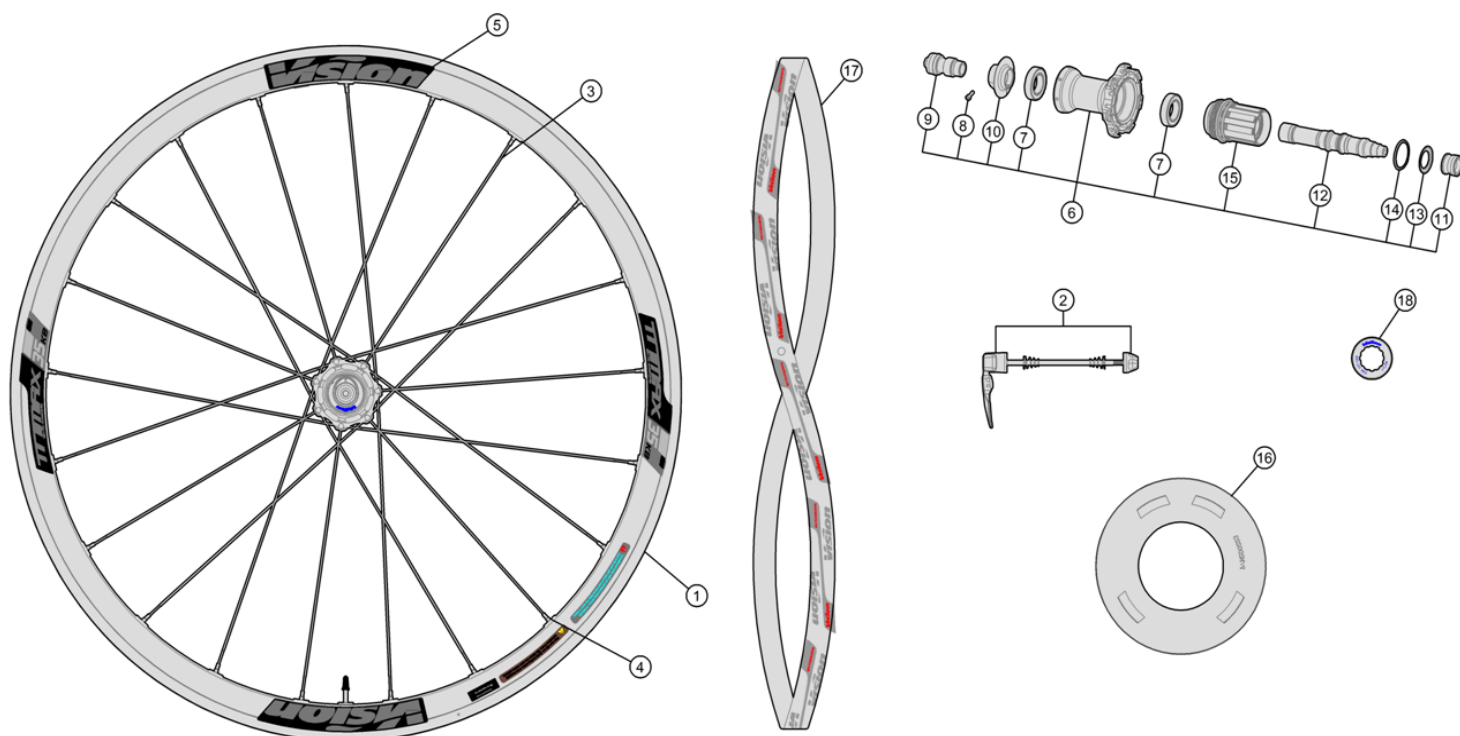

Alloy 35mm section rim, new extra light P.R.A. hub for DP spokes; Interspoke milling R06 system; Keronite® black treatment
710-0034203820 WH-VT-635/KB/F PRA Front Wheel Clincher

Item No.	FSA Code No.	Description	Notes
1	725Z0041007820	Rim RM003A TriMax35 KB front 16H w/o logo V17	Rim Sticker Kit not included
2	750Z0012101010	Vision QR-93 Front WH 114 mm Black w/Logo	
3	SPK-TRI35-KB	SPOKES KIT Trimax35 KB 276/286/274mm w/NIPPLES	Kit for 1 wheelset (F+R)
4	752-6104A	Nipples ALPINA ABS Brass Black Hexa 15mm	
5	752Z0358000000	VISION TriMax35 KB Wheel Sticker (1bike) V17	
6	752Z0301007010	FRONT HUB METRON SL/Tri KB 16H U1091 V17	★
7	752-6502	Front/Rear Hub Bearing (6803-26x17x5) MR126	★
8	752-6590	Stainless Bolt for Front Hub ML347	
9	752-0153000010	MW278 Front Hub End Cap + MS251 O-ring	
10	752-0314000010	MW279 Front Preload Adjustment Collar	Black with Vision logo
11	752-0461000010	MW062 Unthreaded Adjustment Collar	Black with Vision logo
12	752-0310000010	Front Hub Axle Alloy MetronSL/TriMaxKB U1091 ME175	
13	752-1006	Rim Tape VISION RED MS289 Clincher 21mm	

★Optional Parts

Item No.	FSA Code No.	Description	Notes
6	752-0301007011	U1091 Front Hub Assembly	Include Ceramic Bearings
7	752-6532	Ceramic 6803 bearing 26x17x5 MR124	

710-0034164820 WH-VT-635/KB/R/S Rear Wheel Clincher Shimano compatible

★ Optional Parts

Item No.	FSA Code No.	Description	Notes
6	752-0302006011	U2091 Rear Hub Assembly - Shimano compatible	Include ceramic ACB bearing
7	752-0389000000	Ceramic Radial 7903 bearing 30x17x7 MR209	
15	752-0384000000	Freehub Assm Hub U2091 SL Campy w/o Spindle EL285	Include bearings