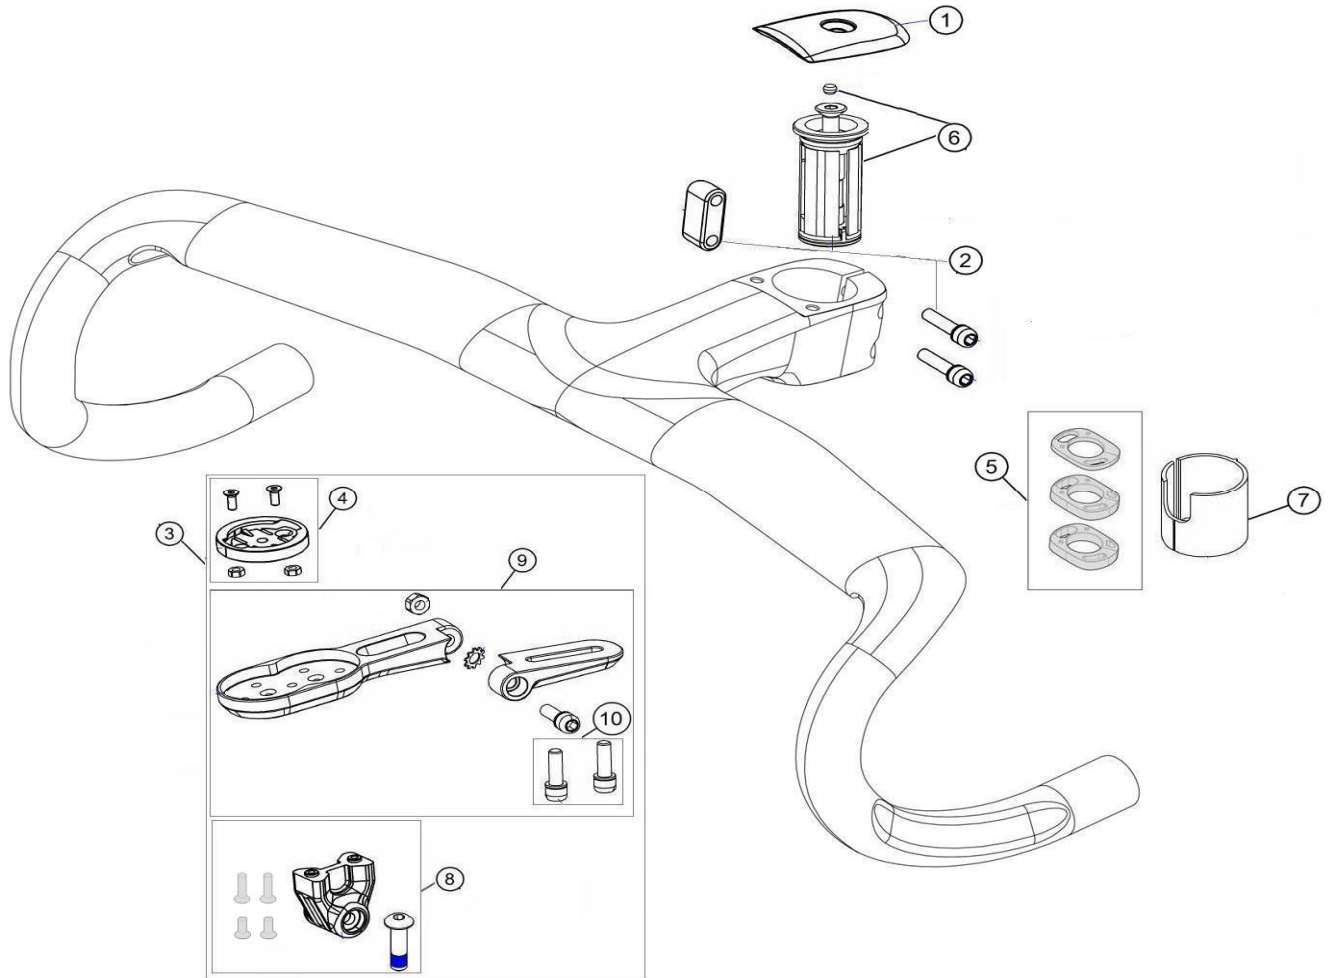

The stiffest and most aerodynamic integrated handlebar and stem system

- 670-0465008030 SB021{SB-KO-i330S/Di2/ACR/XL}(1-1/8") 110mmx440W
- 670-0465004030 SB021{SB-KO-i330S/Di2/ACR/XL}(1-1/8") 120mmx420W
- 670-0465005030 SB021{SB-KO-i330S/Di2/ACR/XL}(1-1/8") 120mmx440W
- 670-0465009030 SB021{SB-KO-i330S/Di2/ACR/XL}(1-1/8") 130mmx420W
- 670-0465006030 SB021{SB-KO-i330S/Di2/ACR/XL}(1-1/8") 130mmx440W
- 670-0465021030 SB021{SB-KO-i330S/Di2/ACR/XL}(1-1/8") 140mmx420W
- 670-0455027030 SB022{SB-KO-i330S/Di2/ACR/L}(1-1/8") 100mmx380W
- 670-0455001030 SB022{SB-KO-i330S/Di2/ACR/L}(1-1/8") 100mmx400W
- 670-0455002030 SB022{SB-KO-i330S/Di2/ACR/L}(1-1/8") 100mmx420W
- 670-0455015030 SB022{SB-KO-i330S/Di2/ACR/L}(1-1/8") 110mmx400W
- 670-0455003030 SB022{SB-KO-i330S/Di2/ACR/L}(1-1/8") 110mmx420W
- 670-0455007030 SB022{SB-KO-i330S/Di2/ACR/L}(1-1/8") 120mmx400W
- 670-0455014030 SB022{SB-KO-i330S/Di2/ACR/L}(1-1/8") 130mmx400W
- 670-0455017030 SB022{SB-KO-i330S/Di2/ACR/L}(1-1/8") 80mmx360W
- 670-0455026030 SB022{SB-KO-i330S/Di2/ACR/L}(1-1/8") 80mmx380W
- 670-0455016030 SB022{SB-KO-i330S/Di2/ACR/L}(1-1/8") 90mmx380W
- 670-0455010030 SB022{SB-KO-i330S/Di2/ACR/L}(1-1/8") 90mmx400W

Item No.	FSA Code No.	Description	Notes
1	670-0474000680	T2132 Top Cap for Metron 5D ACR EVO w/o Logo	
2	670-0288000150	ML597+ MW662 Steerer Clamp Kit	
3	670-0468000110	EL452 Metron 5D ACR EVO Computer Mount	
4	670-0447000110	E0699 Metron 5D ACR Control Center Bracket Base w/Bolts	
5	670-0259000110	MW010+ MW011 Spacer Kit	
6	160-3023	TH-881-1Φ23 Compression Devices w/FSA logo	
7	670-0495000050	MW113 Metron 5D ACR EVO/Plasma ACR Shim 1-1/4" 1-1/8"	
8	670-0366000010	E0757 Metron Integrated HB GoPro Fixed Seat	
9	670-0468000111	E0820 Metron 5D ACR EVO Computer Mount Bracket w/bolts	M5x0.8Px18L(3PCS)
10	175-0027000991	ML061 Bolts for Metron 5D ACR EVO Computer Mount	M5x0.8Px18L(2PCS)