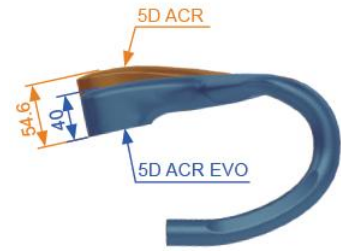

The stiffest and most aerodynamic integrated handlebar and stem system

- 670-0465008030 SB021{SB-KO-i330S/Di2/ACR/XL}(1-1/8") 110mmx440W
- 670-0465004030 SB021{SB-KO-i330S/Di2/ACR/XL}(1-1/8") 120mmx420W
- 670-0465005030 SB021{SB-KO-i330S/Di2/ACR/XL}(1-1/8") 120mmx440W
- 670-0465009030 SB021{SB-KO-i330S/Di2/ACR/XL}(1-1/8") 130mmx420W
- 670-0465006030 SB021{SB-KO-i330S/Di2/ACR/XL}(1-1/8") 130mmx440W
- 670-0465021030 SB021{SB-KO-i330S/Di2/ACR/XL}(1-1/8") 140mmx420W
- 670-0455027030 SB022{SB-KO-i330S/Di2/ACR/L}(1-1/8") 100mmx380W
- 670-0455001030 SB022{SB-KO-i330S/Di2/ACR/L}(1-1/8") 100mmx400W
- 670-0455002030 SB022{SB-KO-i330S/Di2/ACR/L}(1-1/8") 100mmx420W
- 670-0455015030 SB022{SB-KO-i330S/Di2/ACR/L}(1-1/8") 110mmx400W
- 670-0455003030 SB022{SB-KO-i330S/Di2/ACR/L}(1-1/8") 110mmx420W
- 670-0455007030 SB022{SB-KO-i330S/Di2/ACR/L}(1-1/8") 120mmx400W
- 670-0455014030 SB022{SB-KO-i330S/Di2/ACR/L}(1-1/8") 130mmx400W
- 670-0455017030 SB022{SB-KO-i330S/Di2/ACR/L}(1-1/8") 80mmx360W
- 670-0455026030 SB022{SB-KO-i330S/Di2/ACR/L}(1-1/8") 80mmx380W
- 670-0455016030 SB022{SB-KO-i330S/Di2/ACR/L}(1-1/8") 90mmx380W
- 670-0455010030 SB022{SB-KO-i330S/Di2/ACR/L}(1-1/8") 90mmx400W

Item No.	FSA Code No.	Description	Notes
1	670-0474000680	T2132 Top Cap for Metron 5D ACR EVO w/o Logo	
2	670-0288000150	ML597+ MW662 Steerer Clamp Kit	
3	670-0468000110	EL452 Metron 5D ACR EVO Computer Mount	
4	670-0447000110	E0699 Metron 5D ACR Control Center Bracket Base w/Bolts	
5	670-0259000110	MW010+ MW011 Spacer Kit	
6	160-3023	TH-881-1Φ23 Compression Devices w/FSA logo	
7	670-0495000050	MW113 Metron 5D ACR EVO/Plasma ACR Shim 1-1/4" 1-1/8"	
8	670-0366000010	E0757 Metron Integrated HB GoPro Fixed Seat	
9	670-0468000111	E0820 Metron 5D ACR EVO Computer Mount Bracket w/bolts	M5x0.8Px18L(3PCS)
10	175-0027000991	ML061 Bolts for Metron 5D ACR EVO Computer Mount	M5x0.8Px18L(2PCS)