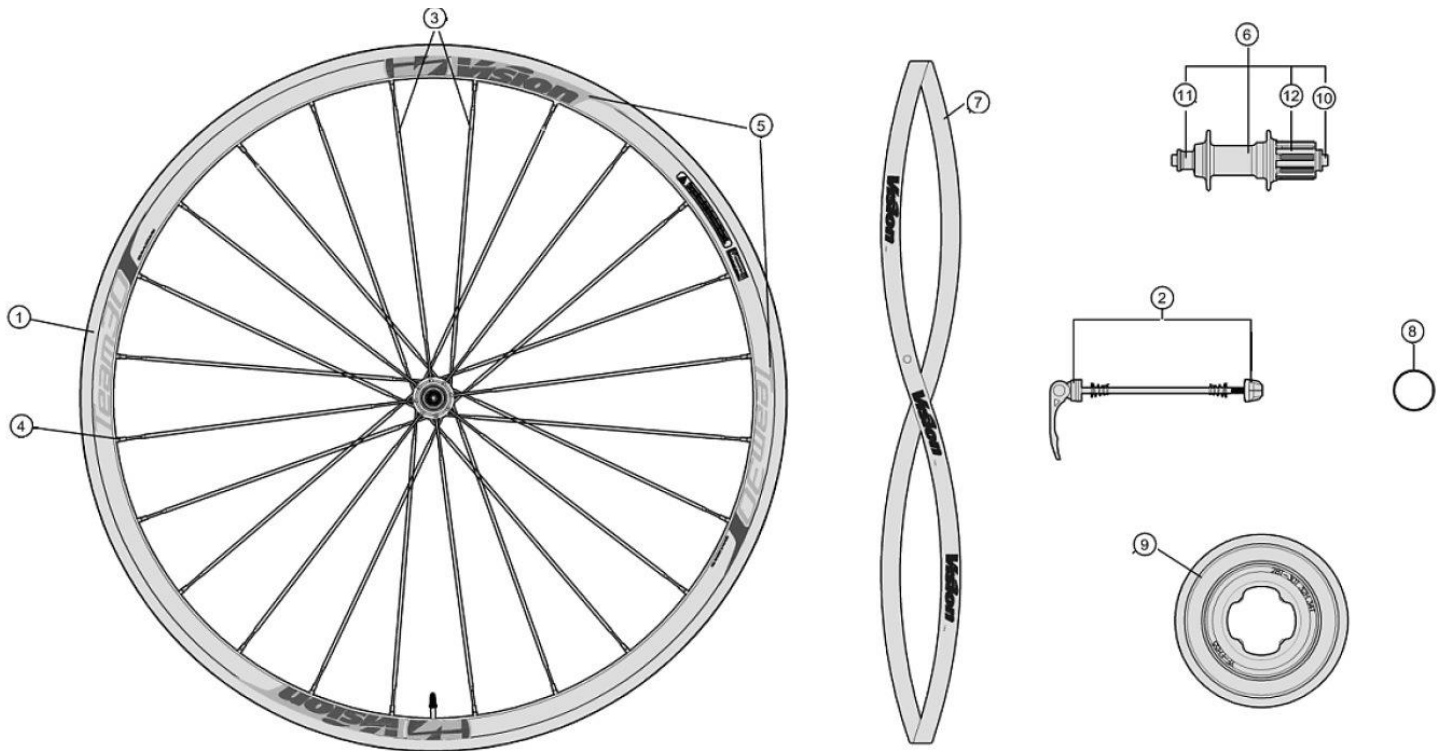

Alloy 30mm Section Clincher Rim, CNC braking surface
710-0016051441 WH-VT-301 Wheelset Clincher (V18)

Item No.	FSA Code No.	Description	Notes
1	72500003005440	Rim RM069A Team30 18H FRONT w/o stickers	Rim Sticker Kit not included
2	750-0010310010	Vision Alloy QR-25 Black 112+146 mm w/Logo	
3	SPK-TEAM30V15	SPOKES KIT TEAM30 black 276-272-285mm w/NIPPLE	Kit for 1 wheelset (F+R)
4	748-A6053B	Nipples ALPINA ABS STEEL BLACK Hexa 15mm	
5	75200029000000	VISION Team30 Wheel Sticker GRAY (1bike) V15	
6	75200031005010	VISION Team30 Front Hub 18H U1064	
7	75200188000470	Rim Tape VISION Red V18 MS328 22mm OE	

Item No.	FSA Code No.	Description	Notes
1	72500003002440	Rim RM069B Team30 24H REAR w/o stickers	Rim Sticker Kit not included
2	750-0010310010	Vision Alloy QR-25 Black 112+146 mm w/Logo	
3	SPK-TEAM30V15	SPOKES KIT TEAM30 black 276-272-285mm w/NIPPLE	Kit for 1 wheelset (F+R)
4	748-A6053B	Nipples ALPINA ABS STEEL BLACK Hexa 15mm	
5	75200029000000	VISION Team30 Wheel Sticker GRAY (1bike) V15	
6	75200005000010	VISION Team30 Rear Hub 24H U2064	
7	75200188000470	Rim Tape VISION Red V18 MS328 22mm OE	
8	75200181000000	MW473 10 Speed Cassette Spacer	
9	75200570000000	Wheel Spoke Protector W1089x21 (890/880/867/620)	
10	752-0190000010	Rear Hub End Cap, Drive Side anod black MW474	
11	752-0191000010	Rear Hub End Cap, Non- Drive Side MW475	
12	752-0293000000	Team 30 freehub SH N11,EL269	