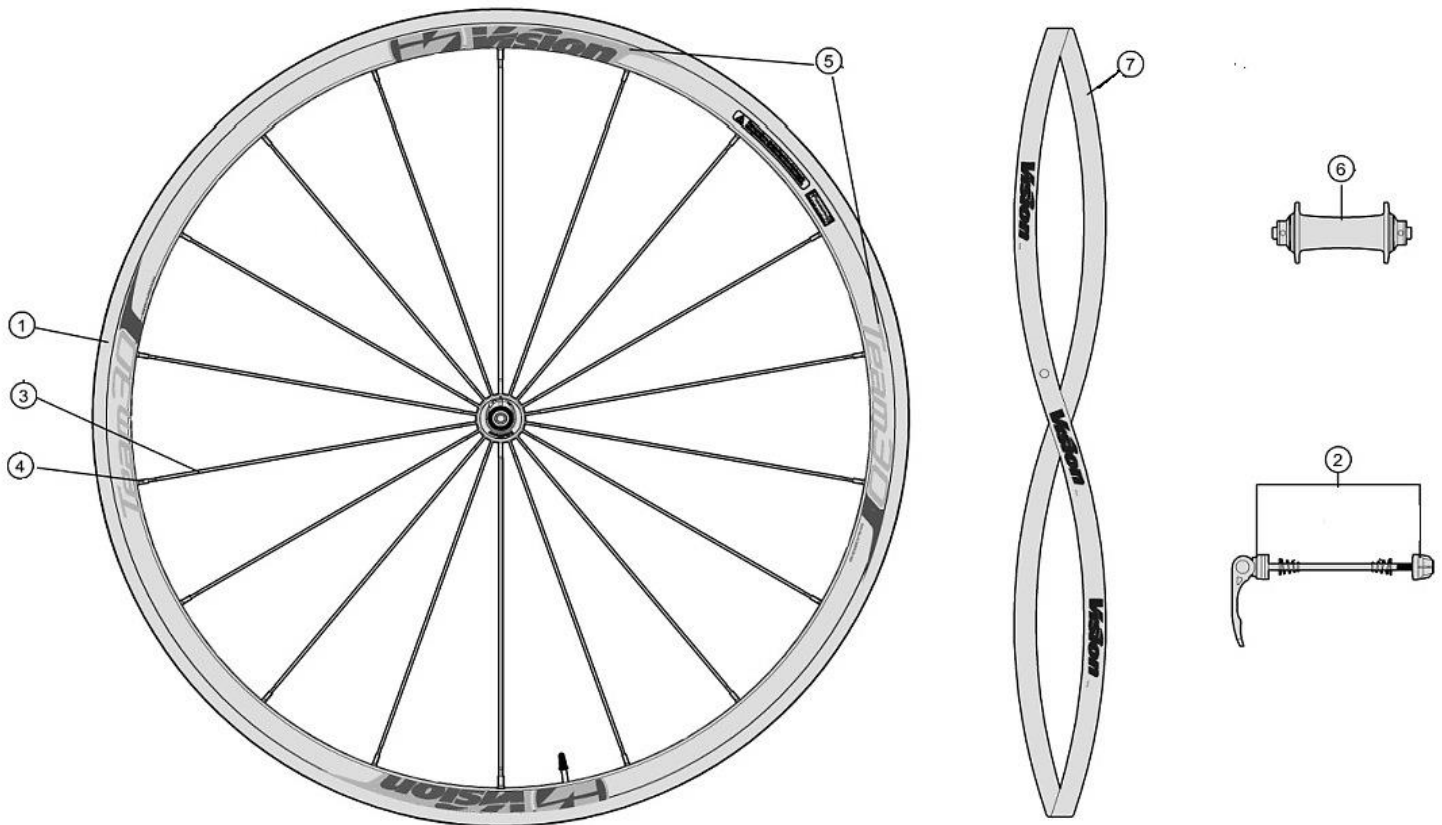

Alloy 30mm Section Clincher Rim, CNC braking surface
710-0016051441 WH-VT-301 Wheelset Clincher (V18)

Item No.	FSA Code No.	Description	Notes
1	72500003005440	Rim RM069A Team30 18H FRONT w/o stickers	Rim Sticker Kit not included
2	750-0010310010	Vision Alloy QR-25 Black 112+146 mm w/Logo	
3	SPK-TEAM30V15	SPOKES KIT TEAM30 black 276-272-285mm w/NIPPLE	Kit for 1 wheelset (F+R)
4	748-A6053B	Nipples ALPINA ABS STEEL BLACK Hexa 15mm	
5	75200029000000	VISION Team30 Wheel Sticker GRAY (1bike) V15	
6	75200031005010	VISION Team30 Front Hub 18H U1064	
7	75200188000470	Rim Tape VISION Red V18 MS328 22mm OE	

Item No.	FSA Code No.	Description	Notes
1	72500003002440	Rim RM069B Team30 24H REAR w/o stickers	Rim Sticker Kit not included
2	750-0010310010	Vision Alloy QR-25 Black 112+146 mm w/Logo	
3	SPK-TEAM30V15	SPOKES KIT TEAM30 black 276-272-285mm w/NIPPLE	Kit for 1 wheelset (F+R)
4	748-A6053B	Nipples ALPINA ABS STEEL BLACK Hexa 15mm	
5	75200029000000	VISION Team30 Wheel Sticker GRAY (1bike) V15	
6	75200005000010	VISION Team30 Rear Hub 24H U2064	
7	75200188000470	Rim Tape VISION Red V18 MS328 22mm OE	
8	75200181000000	MW473 10 Speed Cassette Spacer	
9	75200570000000	Wheel Spoke Protector W1089x21 (890/880/867/620)	
10	752-0190000010	Rear Hub End Cap, Drive Side anod black MW474	
11	752-0191000010	Rear Hub End Cap, Non- Drive Side MW475	
12	752-0293000000	Team 30 freehub SH N11,EL269	