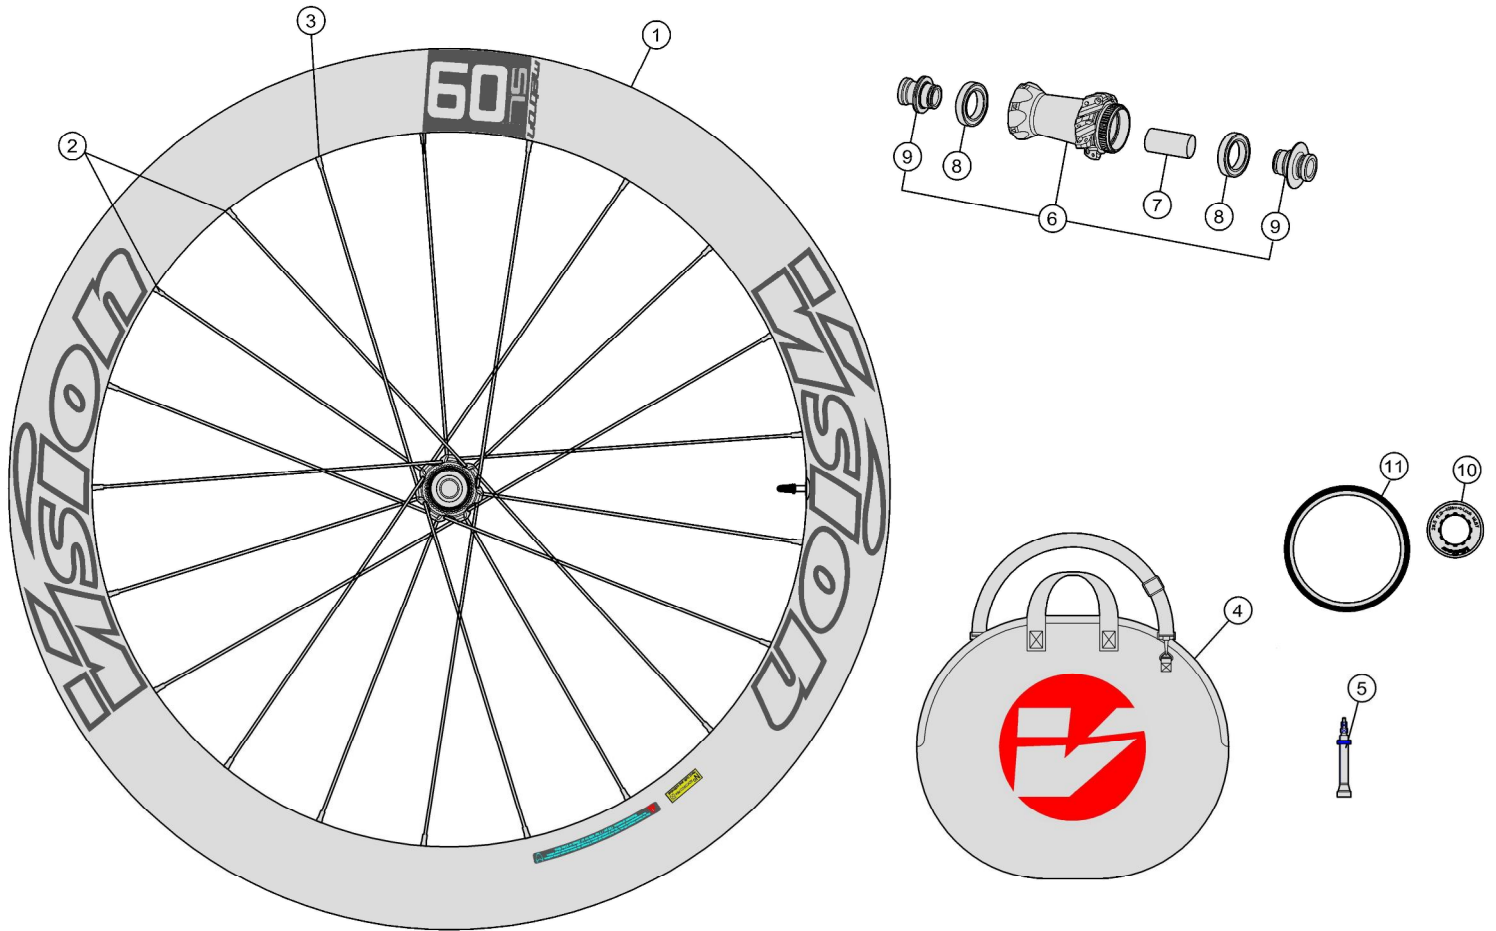

Full carbon 60mm section rim; Power Ratchet System hubs with direct pull spokes;

710-0152163030 WHF044{WH-VT-860CHTL/DB-CL/SL/TA12/F}Front Wheel (PRS hub) 21H Metron SL 60 Vision (Tubeless)

Item No.	FSA Code	Description(EN)	Note
1	725-0201006033	RM279A Metron 60 SL DB Centerlock Front Rim 21H w/Metron SL 60 Vision decal	
2	748-0036025010	SK064C Spoke Kit 262mm (5pcs)	For Non-drive side
	748-0036040010	SK064A Spoke Kit 248mm (5pcs)	For Drive side
3	752-0564000110	ML583 ALPINA ABS Alloy Nipple 15m Kit (5pcs)	
4	752-9003OE	E0169 Vision Wheel Bag	
5	752-0670000005	E0706G Road Clincher Tubeless Valve 80L Aluminum w/Vision logo	2pcs
6	752-0819006970	U1149 Power Ratchet System Front Hub	TA12
7	752-0963000000	MW096 Front Hub spacer	
8	752-1192000000	MR053 Deep groove ball bearing {17287}	
9	752-0897000010	EL395 Front Hub End Cap Kit	TA12 Configuration
10	752-0902000010	ML678 Centerlock Rotor Lockring Internal spline w/Vision logo	1 bike
11	752-0580000110	ME309 Road Tubeless rim Tape Black 25mmx10M w/Vision logo	1 bike

★Optional Parts

Item No.	FSA Code No.	Description	Notes
9a	752-0848000750	EL391 Front Hub End Cap Kit	TA15 Configuration

710-0152054030 WHS044{WH-VT-860CHTL/DB-CL/SL/X12/S/R}11S/12S Rear Wheel (PRS hub)
 710-0152058030 WHX044{WH-VT-860CHTL/DB-CL/SL/X12/XDR/R} Rear Wheel (PRS hub)