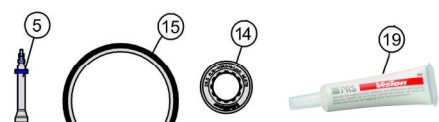

710-0152054030 WHS044{WH-VT-860CHTL/DB-CL/SL/X12/S/R}11S/12S Rear Wheel (PRS hub)
710-0152058030 WHX044{WH-VT-860CHTL/DB-CL/SL/X12/XDR/R} Rear Wheel (PRS hub)

24H SMN Metron SL 60 Vision (Tubeless)
24H SRAM XDR Metron SL 60 Vision (Tubeless)

Item No.	FSA Code	Description(EN)	Note
1	725-0201002033	RM279B Metron 60 SL DB Centerlock Rear Rim 24H w/Metron SL 60 Vision logo	
2	748-0036025010	SK064C Spoke Kit 262mm (5pcs)	For Non-drive side
	748-0036044010	SK064B Spoke Kit 261mm (5pcs)	For non-drive side
3	752-0564000110	ML583 ALPINA ABS Alloy Nipple 15m Kit (5pcs)	
4	752-90030E	E0169 Vision Wheel Bag	
5	752-0670000005	E0706G Road Clincher Tubeless Valve 80L Aluminum w/Vision logo	2pcs
6	752-0820002010	U2149 Power Ratchet System Rear hub 72T 24H - SMN HG 12S	w/Vision logo
7	752-0964000010	ME384 Axle for Rear Hub Assembly	
8	752-1192000000	MR053 Deep groove ball bearing {17287}	For Non-drive side
	752-1174000000	MR037 Deep groove ball bearing (6903)	For Drive side
9	752-0921000020	EL401 PRS 72T Rear hub Freehub - SMN HG	
10	752-1001000AK0	MW098 Helical Clutch Ratchet Inner Ring	
11	752-1000000AK0	ML654 Helical Clutch Ratchet Outer Ring	
12	752-1073000000	MW100 PRS Rear Hub Spacer	
13	752-0898000010	EL396 PRS Rear Hub End Cap Kit	
14	752-0902000010	ML678 Centerlock Rotor Lockring Internal spline w/Vision logo	1 bike
15	752-0580000110	ME309 Road Tubeless rim Tape Black 25mmx10M w/Vision logo	1 bike
16	752-0901000000	W1168 Wheelset Spoke Protector	

★Optional Parts

Item No.	FSA Code No.	Description	Notes
6a	752-0935002970	U5149 Power Ratchet System Rear Hub Assembly	SRAM XDR 12S Compatible
9a	752-0938000010	EL402 PRS 72T Rear hub Freehub	SRAM XDR 12S Compatible
17	752-0072000010	MW322 11 Speed Cassette Spacer	Shimano 10S
18	752-0918000520	E0791 Power Ratchet System Disassembly Tool	
19	752-1105000000	ME459A PRS hub Grease	5 ml