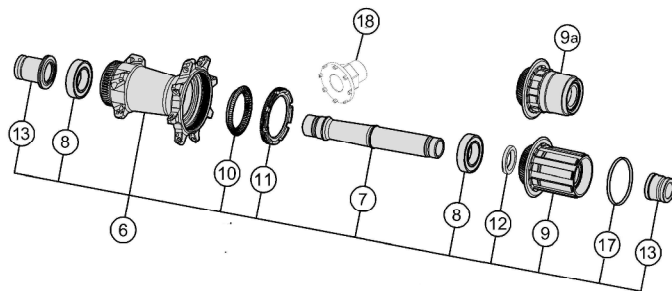

710-0152054030 WHS044{WH-VT-860CHTL/DB-CL/SL/X12/S/R}11S/12S Rear Wheel (PRS hub)
710-0152058030 WHX044{WH-VT-860CHTL/DB-CL/SL/X12/XDR/R} Rear Wheel (PRS hub)

24H SMN Metron SL 60 Vision (Tubeless)
24H SRAM XDR Metron SL 60 Vision (Tubeless)

Item No.	FSA Code	Description(EN)	Note
1	725-0201002033	RM279B Metron 60 SL DB Centerlock Rear Rim 24H w/Metron SL 60 Vision logo	
2	748-0036025010	SK064C Spoke Kit 262mm (5pcs)	For Non-drive side
	748-0036044010	SK064B Spoke Kit 261mm (5pcs)	For non-drive side
3	752-0564000110	ML583 ALPINA ABS Alloy Nipple 15m Kit (5pcs)	
4	752-90030E	E0169 Vision Wheel Bag	
5	752-0670000005	E0706G Road Clincher Tubeless Valve 80L Aluminum w/Vision logo	2pcs
6	752-0820002010	U2149 Power Ratchet System Rear hub 72T 24H - SMN HG 12S	w/Vision logo
7	752-0964000010	ME384 Axle for Rear Hub Assembly	
8	752-1192000000	MR053 Deep groove ball bearing {17287}	For Non-drive side
	752-1174000000	MR037 Deep groove ball bearing (6903)	For Drive side
9	752-0921000020	EL401 PRS 72T Rear hub Freehub - SMN HG	
10	752-1001000AK0	MW098 Helical Clutch Ratchet Inner Ring	
11	752-1000000AK0	ML654 Helical Clutch Ratchet Outer Ring	
12	752-1073000000	MW100 PRS Rear Hub Spacer	
13	752-0898000010	EL396 PRS Rear Hub End Cap Kit	
14	752-0902000010	ML678 Centerlock Rotor Lockring Internal spline w/Vision logo	1 bike
15	752-0580000110	ME309 Road Tubeless rim Tape Black 25mmx10M w/Vision logo	1 bike
16	752-0901000000	W1168 Wheelset Spoke Protector	

★Optional Parts

Item No.	FSA Code No.	Description	Notes
6a	752-0935002970	U5149 Power Ratchet System Rear Hub Assembly	SRAM XDR 12S Compatible
9a	752-0938000010	EL402 PRS 72T Rear hub Freehub	SRAM XDR 12S Compatible
17	752-0072000010	MW322 11 Speed Cassette Spacer	Shimano 10S
18	752-0918000520	E0791 Power Ratchet System Disassembly Tool	
19	752-1105000000	ME459A PRS hub Grease	5 ml