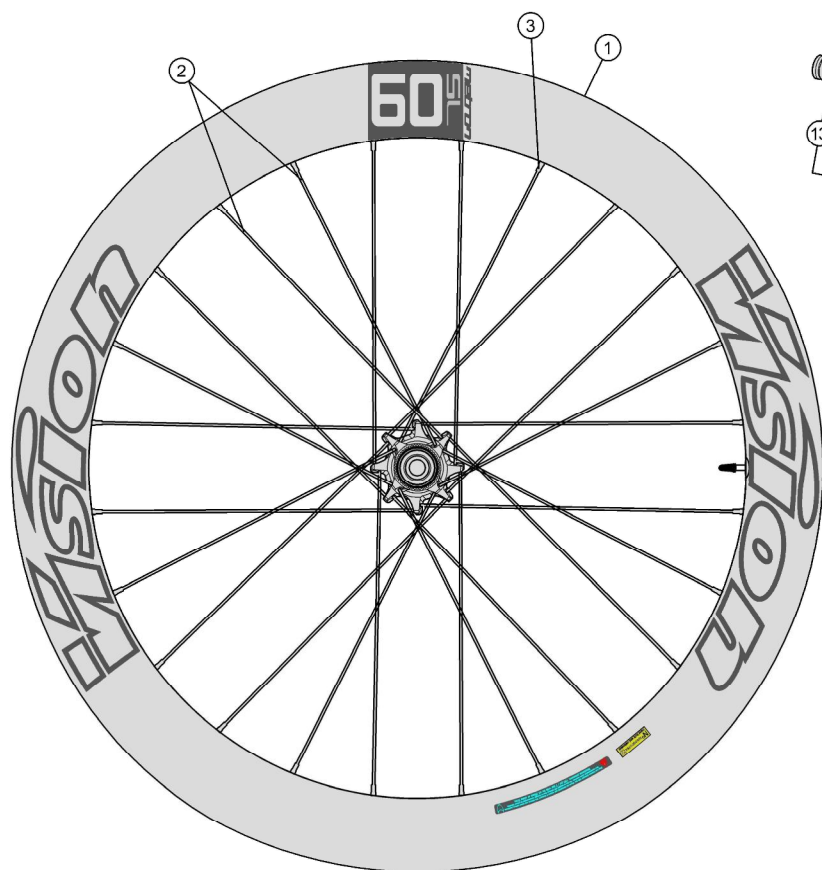

710-0152054030 WHS044{WH-VT-860CHTL/DB-CL/SL/X12/S/R}11S/12S Rear Wheel (PRS hub)
710-0152058030 WHX044{WH-VT-860CHTL/DB-CL/SL/X12/XDR/R} Rear Wheel (PRS hub)

24H SMN Metron SL 60 Vision (Tubeless)
24H SRAM XDR Metron SL 60 Vision (Tubeless)

Item No.	FSA Code	Description(EN)	Note
1	725-0201002033	RM279B Metron 60 SL DB Centerlock Rear Rim 24H w/Metron SL 60 Vision logo	
2	748-0036025010	SK064C Spoke Kit 262mm (5pcs)	For Non-drive side
	748-0036044010	SK064B Spoke Kit 261mm (5pcs)	For non-drive side
3	752-0564000110	ML583 ALPINA ABS Alloy Nipple 15m Kit (5pcs)	
4	752-90030E	E0169 Vision Wheel Bag	
5	752-0670000005	E0706G Road Clincher Tubeless Valve 80L Aluminum w/Vision logo	2pcs
6	752-0820002010	U2149 Power Ratchet System Rear hub 72T 24H - SMN HG 12S	w/Vision logo
7	752-0964000010	ME384 Axle for Rear Hub Assembly	
8	752-1192000000	MR053 Deep groove ball bearing {17287}	For Non-drive side
	752-1174000000	MR037 Deep groove ball bearing (6903)	For Drive side
9	752-0921000020	EL401 PRS 72T Rear hub Freehub - SMN HG	
10	752-1001000AK0	MW098 Helical Clutch Ratchet Inner Ring	
11	752-1000000AK0	ML654 Helical Clutch Ratchet Outer Ring	
12	752-1073000000	MW100 PRS Rear Hub Spacer	
13	752-0898000010	EL396 PRS Rear Hub End Cap Kit	
14	752-0902000010	ML678 Centerlock Rotor Lockring Internal spline w/Vision logo	1 bike
15	752-0580000110	ME309 Road Tubeless rim Tape Black 25mmx10M w/Vision logo	1 bike
16	752-0901000000	W1168 Wheelset Spoke Protector	

★Optional Parts

Item No.	FSA Code No.	Description	Notes
6a	752-0935002970	U5149 Power Ratchet System Rear Hub Assembly	SRAM XDR 12S Compatible
9a	752-0938000010	EL402 PRS 72T Rear hub Freehub	SRAM XDR 12S Compatible
17	752-0072000010	MW322 11 Speed Cassette Spacer	Shimano 10S
18	752-0918000520	E0791 Power Ratchet System Disassembly Tool	
19	752-1105000000	ME459A PRS hub Grease	5 ml