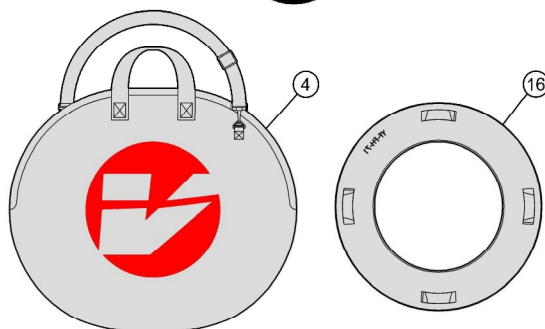

710-0152054030 WHS044{WH-VT-860CHTL/DB-CL/SL/X12/S/R}11S/12S Rear Wheel (PRS hub)
710-0152058030 WHX044{WH-VT-860CHTL/DB-CL/SL/X12/XDR/R} Rear Wheel (PRS hub)

24H SMN Metron SL 60 Vision (Tubeless)
24H SRAM XDR Metron SL 60 Vision (Tubeless)

Item No.	FSA Code	Description(EN)	Note
1	725-0201002033	RM279B Metron 60 SL DB Centerlock Rear Rim 24H w/Metron SL 60 Vision logo	
2	748-0036025010	SK064C Spoke Kit 262mm (5pcs)	For Non-drive side
	748-0036044010	SK064B Spoke Kit 261mm (5pcs)	For non-drive side
3	752-0564000110	ML583 ALPINA ABS Alloy Nipple 15m Kit (5pcs)	
4	752-90030E	E0169 Vision Wheel Bag	
5	752-0670000005	E0706G Road Clincher Tubeless Valve 80L Aluminum w/Vision logo	2pcs
6	752-0820002010	U2149 Power Ratchet System Rear hub 72T 24H - SMN HG 12S	w/Vision logo
7	752-0964000010	ME384 Axle for Rear Hub Assembly	
8	752-1192000000	MR053 Deep groove ball bearing {17287}	For Non-drive side
	752-1174000000	MR037 Deep groove ball bearing (6903)	For Drive side
9	752-0921000020	EL401 PRS 72T Rear hub Freehub - SMN HG	
10	752-1001000AK0	MW098 Helical Clutch Ratchet Inner Ring	
11	752-1000000AK0	ML654 Helical Clutch Ratchet Outer Ring	
12	752-1073000000	MW100 PRS Rear Hub Spacer	
13	752-0898000010	EL396 PRS Rear Hub End Cap Kit	
14	752-0902000010	ML678 Centerlock Rotor Lockring Internal spline w/Vision logo	1 bike
15	752-0580000110	ME309 Road Tubeless rim Tape Black 25mmx10M w/Vision logo	1 bike
16	752-0901000000	W1168 Wheelset Spoke Protector	

★Optional Parts

Item No.	FSA Code No.	Description	Notes
6a	752-0935002970	U5149 Power Ratchet System Rear Hub Assembly	SRAM XDR 12S Compatible
9a	752-0938000010	EL402 PRS 72T Rear hub Freehub	SRAM XDR 12S Compatible
17	752-0072000010	MW322 11 Speed Cassette Spacer	Shimano 10S
18	752-0918000520	E0791 Power Ratchet System Disassembly Tool	
19	752-1105000000	ME459A PRS hub Grease	5 ml