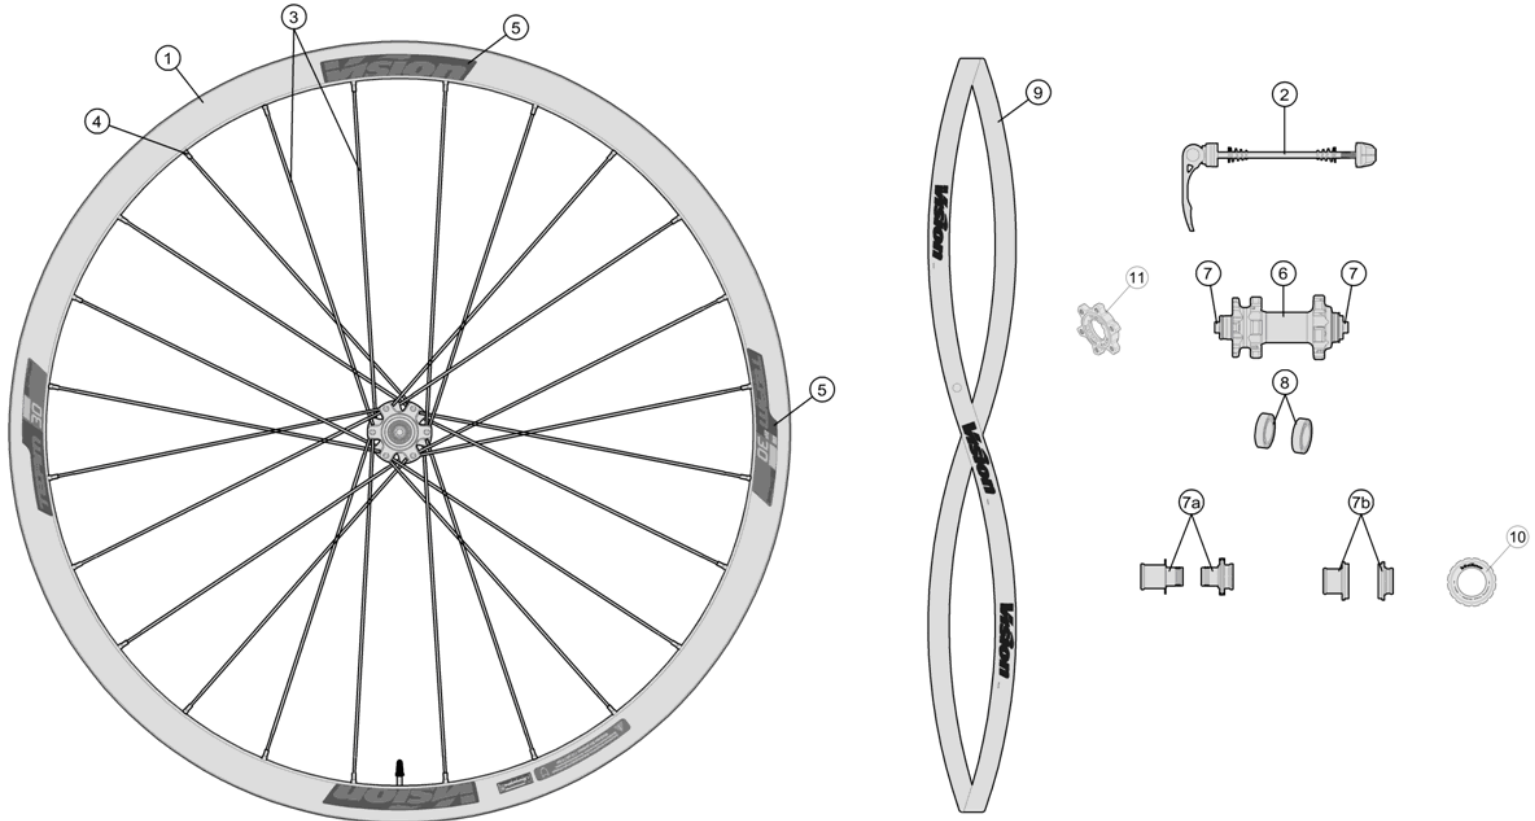

Alloy 30mm Section Tubeless clincher Rim ; Aero Bladed direct pull Spokes, 24H 1:1 Lacing

710-0115053010 WH156{WH-VT-306CHTL/DB/DB-CL/TA12/F}Front Wheel, TA12 Centerlock w/ TA15 & QR End Caps

Item No.	FSA Code No.	Description	Notes
1	725-0164002010	RM252A Front Rim Tubeless Clincher - 24H	Rim Sticker Kit not included
3	748-0031014520	SK059C Spokes Kit 289mm x5 pcs	Direct Pull, Drive side & Non-Drive side
4	752-0178000020	ML519 14mm Brass Silver Nipple Kit x5 pcs	
5	752-0568000000	ZJWH0552 Rim Sticker Kit Vision+Team 30 Disc Tubeless	
6	752-0818002011	U1144 Front Hub Assembly	Centerlock, TA12 Configuration★
7	752-0881000010	MW728 Front Hub End Caps	Centerlock & ISO 6-bolt, TA12 Configuration ★
8	752-0886000000	MR243 Steel Bearings x2pcs	
9	752-0188000470	MS328 Vision Rim Tape for Clincher Rim- Red	Vision logo 700C W22 xT0.5mm
10	752-0741000010	ML656 External Lockring	for Centerlock
12	752-0906000020	ME420 Front Hub Axle	

★Optional Parts

Item No.	FSA Code No.	Description	Notes
2	750-0010101010	QR-25 Quick Release -114mm	For QR Configuration
6	752-0818002012	U1144 Front Hub Assembly	Centerlock, TA15 configuration
	752-0818002010	U1144 Front Hub Assembly	Centerlock, QR Configuration
7a	752-0882000010	MW729 Front Hub End Caps	Centerlock & ISO 6-bolt,, TA15 Configuration
7b	752-0883000010	MW730 Front Hub End Caps	Centerlock & ISO 6-bolt,, QR Configuration
11	752-0821000520	EL360 6-Bolt Disc Rotor lockring with Adapter	Centerlock converted to 6-Bolt compatible