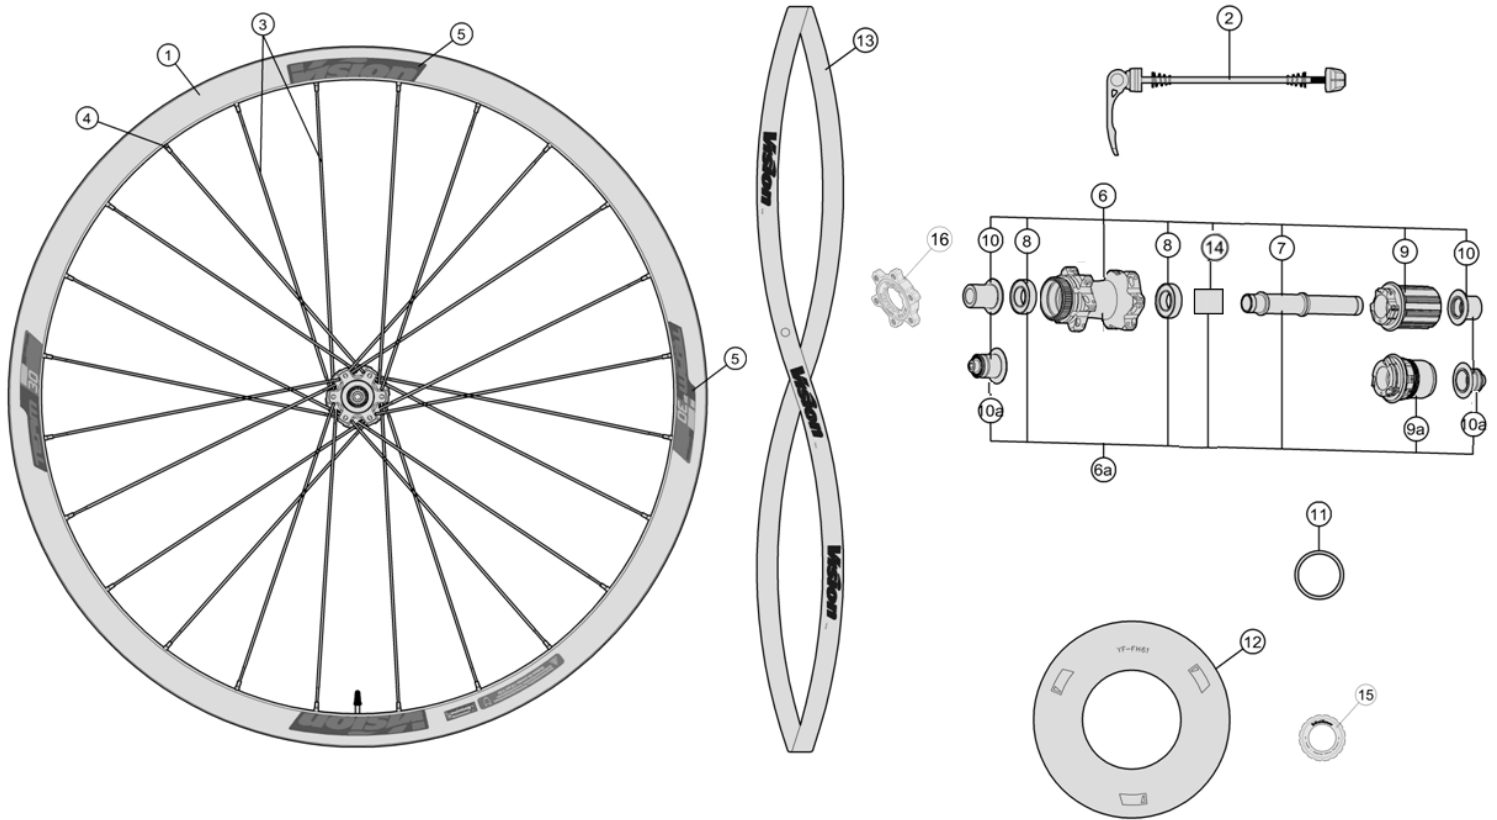

710-0115054010 WH256{WH-VT-306CHTL/DB/DB-CL/X12/S/R} Rear Wheel, X12 Centerlock SMN compatible w/ TA15 &QR End Caps
710-0115058010 WH456{WH-VT-306CHTL/DB/DB-CL/X12/XDR/R}Rear Wheel, X12 Centerlock XDR compatible w/ TA15 &QR End Caps

Item No.	FSA Code No.	Description	Notes
1	725-0164002011	RM252B Rear Rim Tubeless Clincher - 24H	Rim Sticker Kit not included
3	748-0031014520	SK059C Spokes Kit 289mm x5 pcs	Direct Pull, Drive side & Non-Drive side
4	752-0178000020	ML519 14mm Brass Silver Nipple Kit x5 pcs	
5	752-0568000000	ZJWH0552 Rim Sticker Kit Vision+ Team 30 Disc Tubeless	
6	752-0785002010	U2144 Rear Hub Assembly - Shimano Compatible	Centerlock, X12 configuration
7	752-0889000010	ME408 Rear Hub Axle	
8	752-0887000000	MR244 Steel Bearings	For Drive side
	752-0888000000	MR245 Steel Bearings	For Non-drive side
9	752-0832000060	EL381 Freehub Assembly - includes bearing	★Shimano Compatible
10	752-0885000010	MW732 Rear Hub End Caps	★For X12 Configuration
11	752-0072000010	MW322 10 Speed Cassette Spacer	Shimano N10/11
12	752-0130000000	W1020 Vision Wheelset Spoke Protector	
13	752-0188000470	MS328 Vision Rim Tape for Clincher Rim- Red	Vision logo 700C W22 xT0.5mm
14	752-0852000AG0	MW717 Rear Hub Spacer	
15	752-0741000010	ML656 External Lockring	for Centerlock

★Optional Parts

Item No.	FSA Code No.	Description	Notes
2	752-0010206011	QR-25 Quick Release - 151mm	For QR configuration 135/142mm OLD
6	752-0785002011	U2144 Rear Hub Assembly - Shimano Compatible	Centerlock, QR configuration
6a	752-0786002010	U5144 Rear Hub Assembly - SRAM XDR 12S Compatible	Centerlock, X12 configuration
	752-0786002011	U5144 Rear Hub Assembly - SRAM XDR 12S Compatible	Centerlock, QR Configuration
9a	752-0833000060	EL382 Freehub Assembly - SRAM XDR 12S Compatible	with Drive side end caps for X12 Configuration
	752-0833000061	EL382 Freehub Assembly - SRAM XDR 12S Compatible	with Drive side end caps for QR configuration
10a	752-0884000010	MW731 Rear Hub End Caps	For QR Configuration
16	752-0821000520	EL360 6-Bolt Disc Rotor lockring with Adapter	Centerlock converted to 6-Bolt compatible