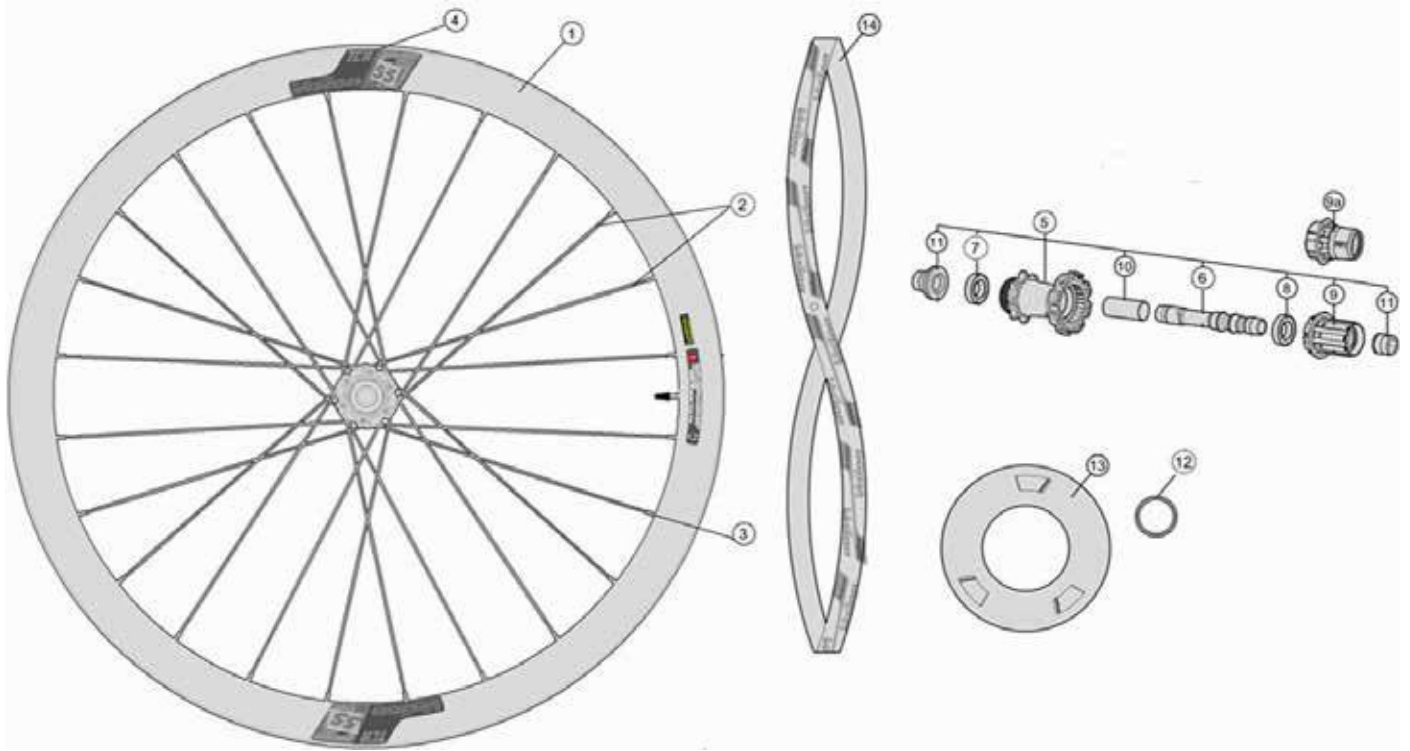

710-0091111032 SC55 DB-CL CH-TL SMN

710-0091116032 SC55 DB-CL CH-TL XDR

Item No.	FSA Code No.	Description	Notes
1	72500161002030	RM247A RIM SC 55 DB CH/TL Front	Rim Sticker Kit not included
2	SPK-SC55DBB1A	Spoke kit SC55 B1	
3			
4	752-0629000000	ZJWH0657 Rim Sticker Kit - Vision TLR 55 SC DB	
5	752-0865002010	U1160 Front Hub Assembly - TA12	Centerlock
6	752-0633000000	Bearing (28x17x7)	
7	752-0847000010	EL390 Front Hub End Caps - TA12	Centerlock
8	752-0963000000	MW096 Hub spacer	
9	75200188000470	Rim Tape VISION Red V18 MS328 22mm OE	Vision Logo 700C W21 xT0.5mm
	752-0902000010	Inner Lock-ring ML678 5mm SMN PNT	1pcs

★ Optional Parts

Item No.	FSA Code No.	Description	Notes
7a	752-0848000010	EL391 Front Hub End Caps - TA15	Centerlock

Item No.	FSA Code No.	Description	Notes
1	72500161002031	RM247B RIM SC/TC 55 DB CH/TL	Rim Sticker Kit not included
2	SPK-SC55DBB1A	Spoke kit SC55 B1	
3			
4	752-0629000000	ZJWH0657 Rim Sticker Kit - Vision TLR 50 SC DB	
5	752-0866002010	U2160 Rear Hub Assembly –Shimano	★ X12 Configuration
6	752-0964000010	ME384 Axle for Rear Hub - Centerlock rotor	X12 Configuration
7	752-0633000000	Bearing Rear Hub NDS (28x17x7)	For Non-drive side
8	752-6514CWSP	Bearing Rear Hub DS (30x17x7)	For Drive side
9	752-0965000060	EL413 Freehub Assembly - Shimano compatible	★ Include Chromoly Steel Bearings
10	752-0967000000	MW320 Rear Hub Spacer	
11	752-0850000010	EL393 Rear Hub End Caps - X12 configuration	Shimano
12	752-0072000010	MW322 10 Speed Cassette Spacer	Shimano N10
13	752-0901000000	W1168 Vision Wheelset Spoke Protector	
14	75200188000470	Rim Tape VISION Red V18 MS328 22mm OE	Vision Logo 700C W21 xT0.5mm
	752-0902000010	Inner Lock-ring ML678 5mm SMN PNT	1pcs

★ Optional Parts

Item No.	FSA Code No.	Description	Notes
5a	752-0900002010	U5160 Rear Hub Assembly – XDR	X12 configuration
9a	752-0966000020	EL414 Freehub Assembly - XDR	Include Bearings, DS end cap