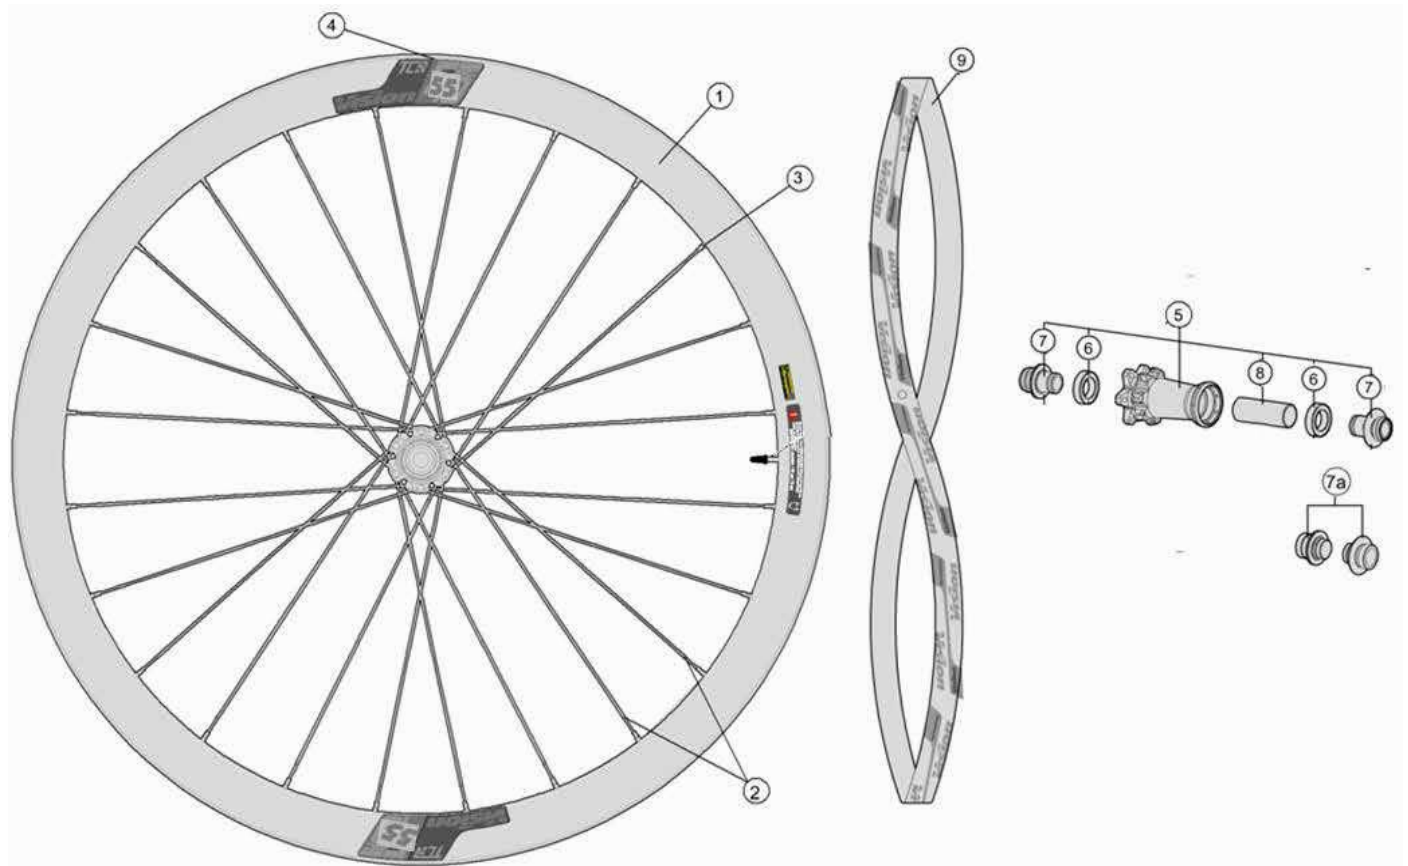

710-0091111032 SC55 DB-CL CH-TL SMN

710-0091116032 SC55 DB-CL CH-TL XDR

Item No.	FSA Code No.	Description	Notes
1	72500161002030	RM247A RIM SC 55 DB CH/TL Front	Rim Sticker Kit not included
2	SPK-SC55DBB1A	Spoke kit SC55 B1	
3			
4	752-0629000000	ZJWH0657 Rim Sticker Kit - Vision TLR 55 SC DB	
5	752-0865002010	U1160 Front Hub Assembly - TA12	Centerlock
6	752-0633000000	Bearing (28x17x7)	
7	752-0847000010	EL390 Front Hub End Caps - TA12	Centerlock
8	752-0963000000	MW096 Hub spacer	
9	75200188000470	Rim Tape VISION Red V18 MS328 22mm OE	Vision Logo 700C W21 xT0.5mm
	752-0902000010	Inner Lock-ring ML678 5mm SMN PNT	1pcs

★ Optional Parts

Item No.	FSA Code No.	Description	Notes
7a	752-0848000010	EL391 Front Hub End Caps - TA15	Centerlock

Item No.	FSA Code No.	Description	Notes
1	72500161002031	RM247B RIM SC/TC 55 DB CH/TL	Rim Sticker Kit not included
2	SPK-SC55DBB1A	Spoke kit SC55 B1	
3			
4	752-0629000000	ZJWH0657 Rim Sticker Kit - Vision TLR 50 SC DB	
5	752-0866002010	U2160 Rear Hub Assembly –Shimano	★ X12 Configuration
6	752-0964000010	ME384 Axle for Rear Hub - Centerlock rotor	X12 Configuration
7	752-0633000000	Bearing Rear Hub NDS (28x17x7)	For Non-drive side
8	752-6514CWSP	Bearing Rear Hub DS (30x17x7)	For Drive side
9	752-0965000060	EL413 Freehub Assembly - Shimano compatible	★ Include Chromoly Steel Bearings
10	752-0967000000	MW320 Rear Hub Spacer	
11	752-0850000010	EL393 Rear Hub End Caps - X12 configuration	Shimano
12	752-0072000010	MW322 10 Speed Cassette Spacer	Shimano N10
13	752-0901000000	W1168 Vision Wheelset Spoke Protector	
14	75200188000470	Rim Tape VISION Red V18 MS328 22mm OE	Vision Logo 700C W21 xT0.5mm
	752-0902000010	Inner Lock-ring ML678 5mm SMN PNT	1pcs

★ Optional Parts

Item No.	FSA Code No.	Description	Notes
5a	752-0900002010	U5160 Rear Hub Assembly – XDR	X12 configuration
9a	752-0966000020	EL414 Freehub Assembly - XDR	Include Bearings, DS end cap