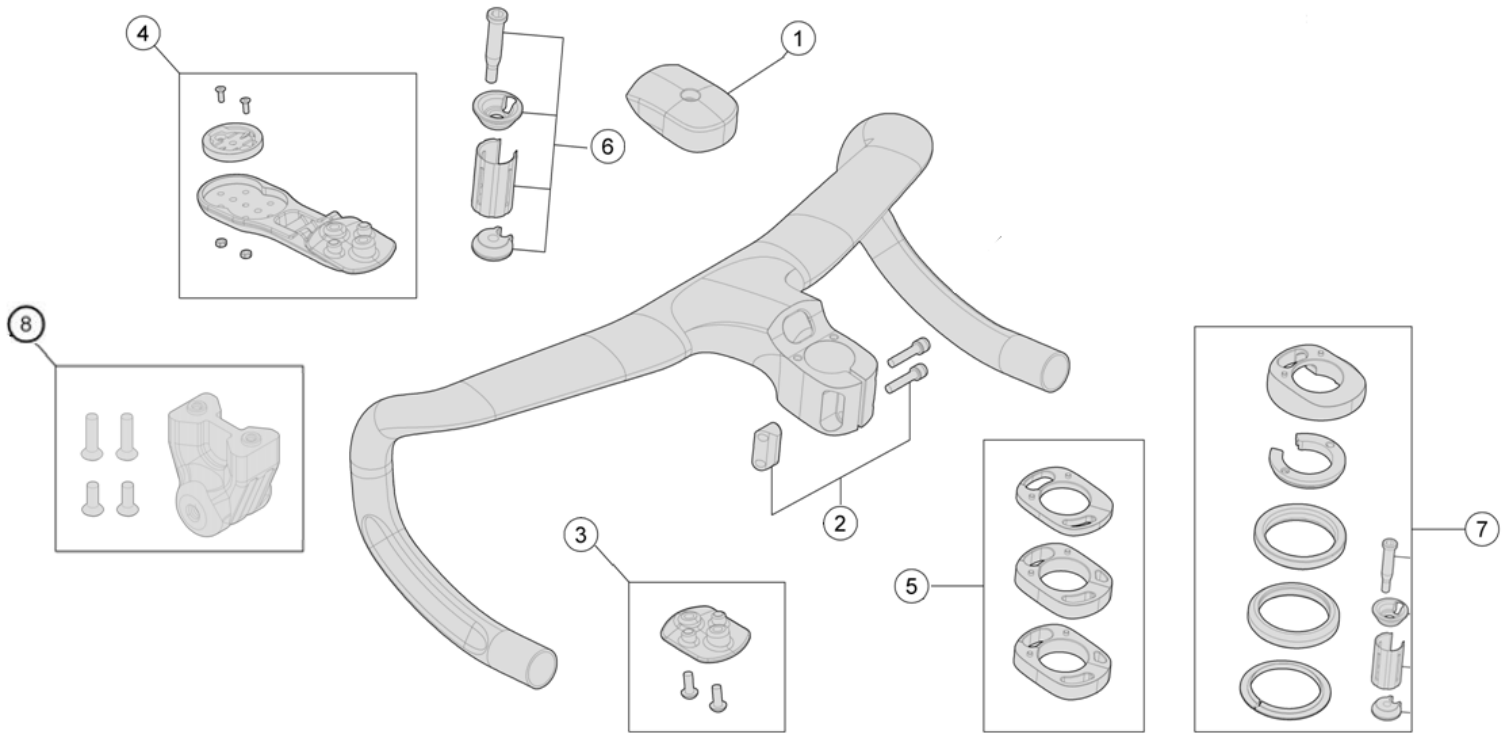

The stiffest and most aerodynamic integrated handlebar and stem system

- 670-0236001030 100mm x400W+10mm
- 670-0236003030 110mm x420W+10mm
- 670-0236004030 120mm x420W+10mm
- 670-0236006030 130mm x440W+10mm

Item No.	FSA Code No.	Description	Notes
1	670-0287000030	T2082 Stem Top Cap Matt Carbon	
2	670-0288000150	ML597+ MW662 Steerer Clamp Kit	
3	670-0257000110	E0697 Control Center Lower Cover Black w/Bolts	
4	670-0258000110	E0698+E0699 Control Center Bracket + Base Black w/Bolts	Garmin Compatible
5	670-0259000110	MW010+MW011 Spacer Kit	5mmx1 + 10mmx2
6	160-0077000060	TH-894/CR-1 Compressor Pro	

★Optional Parts

Item No.	FSA Code No.	Description	Notes
7	130-0020000010	NO.55R 1.5"/ACR/STD (include TH-894/CR-1 Compressor Pro)	Headset
8	670-0366000010	E0757 GoPro Adapter with bolts	