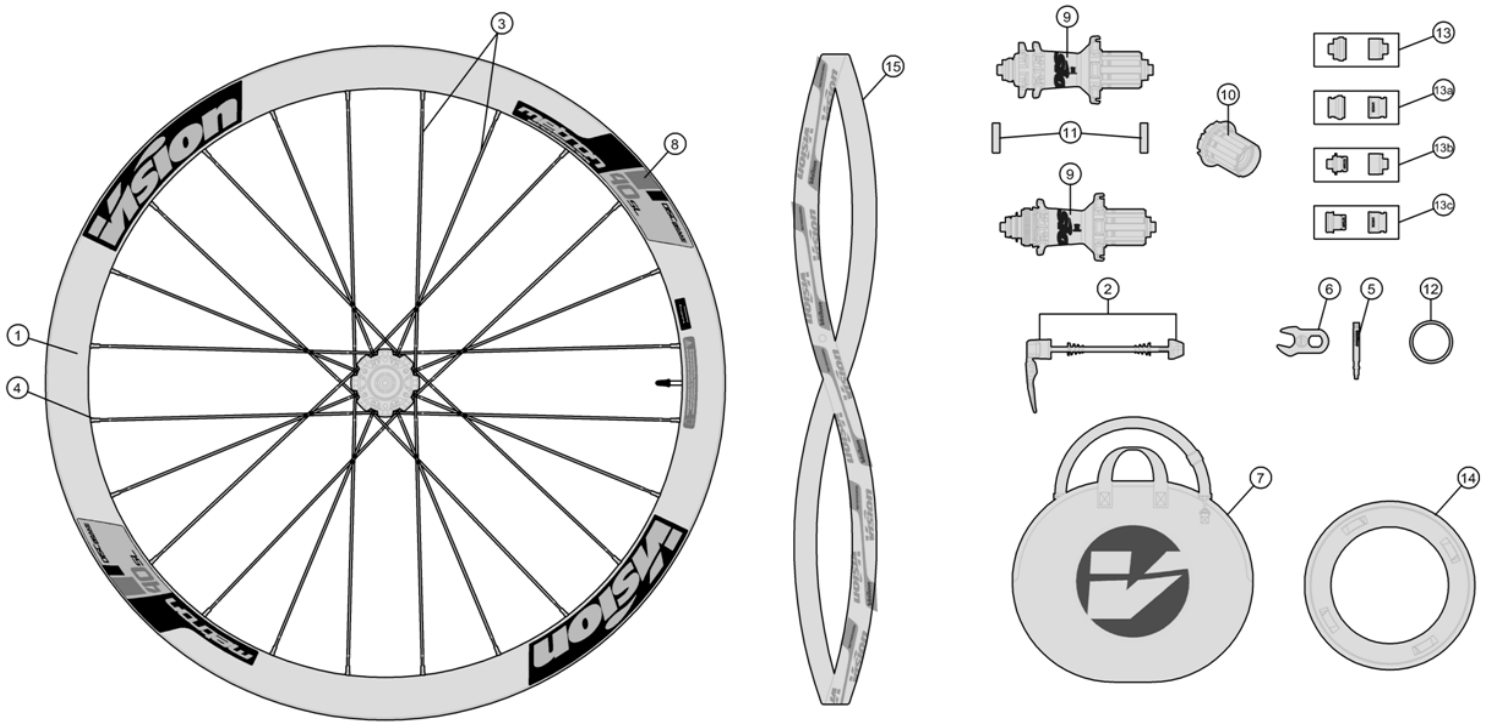

710-0070054030	WH721{WH-VT-840/DB/SL/S/BKG}	Rear Wheel Tubular, Gray, ISO Standard 6-bolt Rotor Mount
710-0070054031	WH721{WH-VT-840/DB/SL/X12/S/BKG}	Rear Wheel Tubular, Gray, ISO Standard 6-bolt Rotor Mount
710-0061054030	WH718{WH-VT-840CHTL/DB/SL/S/BKG/R}	Rear Wheel Clincher, Gray, ISO Standard 6-bolt Rotor Mount
710-0061054031	WH718{WH-VT-840CHTL/DB/SL/S/X12/BKG/R}	Rear Wheel Clincher, Gray, ISO Standard 6-bolt Rotor Mount
710-0067054030	WH722{WH-VT-840/DB-CL/SL/S/BKG}	Rear Wheel Tubular, Gray, Centerlock Rotor Mount
710-0067054031	WH722{WH-VT-840/DB-CL/SL/X12/S/BKG/R}	Rear Wheel Tubular, Gray, Centerlock Rotor Mount
710-0062054030	WH719{WH-VT-840CHTL/DB-CL/SL/S/BKG/R}	Rear Wheel Clincher, Gray, Centerlock Rotor Mount
710-0062054031	WH719{WH-VT-840CHTL/DB-CL/SL/X12/R}	Rear Wheel Clincher, Gray, Centerlock Rotor Mount

Item No.	FSA Code No.	Description	Notes
1	725-0048002033	RM101B Rear Rim Tubular – 24H	★Rim Sticker Kit not included
2	750-0012206010	QR-93 Vision Quick Release - 151mm	For QR configuration 135mm OLD
3	748-0004035520	SK039C Spoke Kit 265mm x5 pcs	Direct pull Inox Flat, Rear non-drive side ISO Standard 6-bolt & Centerlock rotor mount
	748-0004007520	SK039U Spoke Kit 277mm x5 pcs	Direct pull Inox Flat, Rear drive side ISO Standard 6-bolt & Centerlock rotor mount
4	752-0172000110	ML354 15mm Hexa Brass Black Nipple Kit x5 pcs	Alpina ABS Nipple
5	752-5114	E0282D Aluminum Valve Extender – For 40mm section rim	30L
6	752-0065000110	E0310 Valve Extender Wrench	
7	752-9003	E0169 Vision Wheel Bag	
8	752-0344000000	ZJWH0389 Rim Sticker Kit - VISION+Metron 40 SL Disc Gray	
9	752-0378002010	U2097 Rear Hub Assembly –Shimano Compatible	ISO Standard 6-bolt rotor mount, QR Configuration ★
10	752-0501000000	EL307 Freehub Assembly - Shimano Compatible	ISO Standard 6-bolt and Centerlock rotor mount, QR configuration (with bearings)
11	752-0382000000	MR008 Steel Bearings x2pcs	For ISO Standard 6-bolt rotor mount ★
12	752-0072000010	MW322 11 Speed Cassette Spacer	Shimano N10/11
13	752-0418000010	EL288 Rear Hub End Caps	ISO Standard 6-bolt rotor mount, QR Configuration
14	752-0497000000	W1006 Vision Wheelset Spoke Protector	

★Optional Parts

Item No.	FSA Code No.	Description	Notes
1	725-0049002032	RM102B Rear Rim Clincher (Tubeless) – 24H	Rim Sticker Kit not included
8	752-0346000000	ZJWH0391 Rim Sticker Kit - VISION+Metron 40 SL Disc Gray	Clincher
9	752-0378002011	U2097 Rear Hub Assembly –Shimano Compatible	ISO Standard 6-bolt rotor mount, X12 Configuration
	752-0380002010	U2098 Rear Hub Assembly –Shimano Compatible	Centerlock rotor mount, QR configuration
	752-0380002011	U2098 Rear Hub Assembly –Shimano Compatible	Centerlock rotor mount, X12 configuration
11	752-0505000000	MR008 & MR017 Steel Bearings	For Centerlock rotor mount
13a	752-0499000010	EL301 Rear Hub End Caps	ISO Standard 6-bolt rotor mount, X12 Configuration
13b	752-0419000010	EL290 Rear Hub End Caps	Centerlock rotor mount, QR configuration
13c	752-0496000010	EL306 Rear Hub End Caps	Centerlock rotor mount, X12 configuration
15	752-0061000471	MS289 Vision Rim Tape for Clincher Rim- Red	Vision Logo 700C W21 xT0.5mm