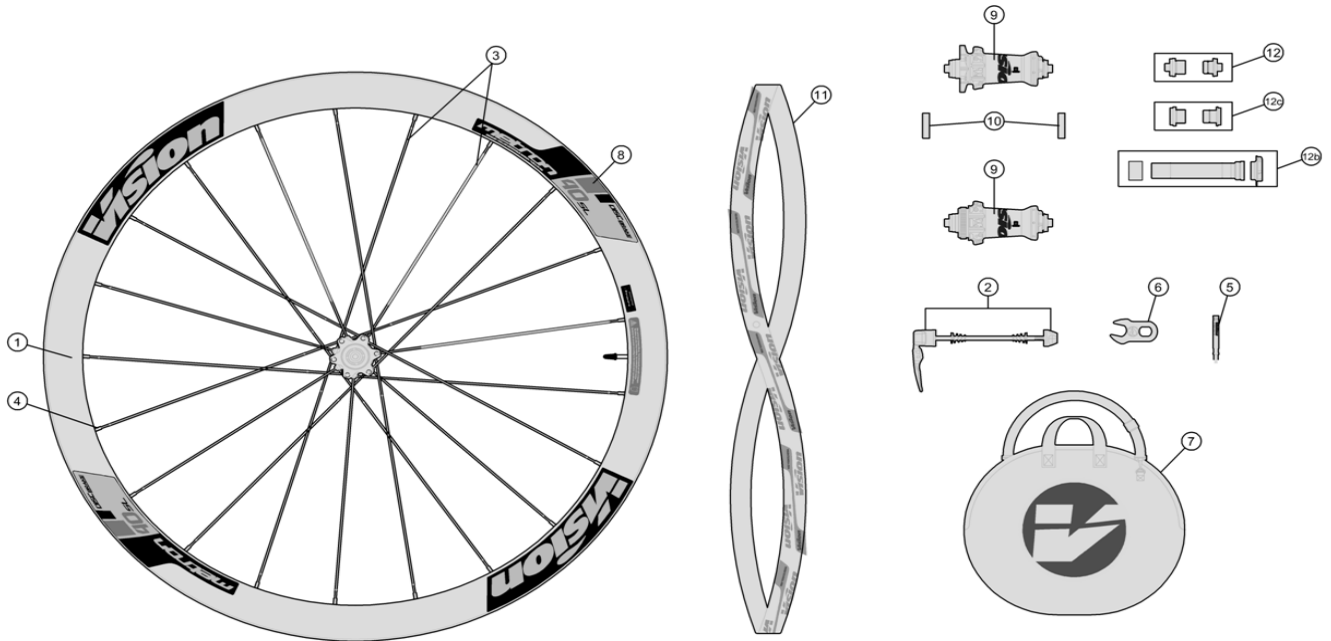

Full carbon 40mm section rim; P.R.A. hubs with direct pull spokes; both tubular and clincher available

710-0070163030	WH621{WH-VT-840/DB/SL/BKG/F}	Front Wheel Tubular, Gray, ISO Standard 6-Bolt Rotor Mount
710-0070163031	WH621{WH-VT-840/DB/SL/TA12/BKG/F}	Front Wheel Tubular, Gray, ISO Standard 6-Bolt Rotor Mount
710-0070163032	WH621{WH-VT-840/DB/SL/TA15/BKG/F}	Front Wheel Tubular, Gray, ISO Standard 6-Bolt Rotor Mount
710-0061163030	WH618{WH-VT-840CHTL/DB/SL/BKG/F}	Front Wheel Clincher, Gray, ISO Standard 6-Bolt Rotor Mount
710-0061163032	WH618{WH-VT-840CHTL/DB/SL/TA12/BKG/F}	Front Wheel Clincher, Gray, ISO Standard 6-Bolt Rotor Mount
710-0061163031	WH618{WH-VT-840CHTL/DB/SL/TA15/BKG/F}	Front Wheel Clincher, Gray, ISO Standard 6-Bolt Rotor Mount
710-0067163030	WH622{WH-VT-840/DB-CL/SL/BKG/F}	Front Wheel Tubular, Gray, Centerlock Rotor Mount
710-0067163031	WH622{WH-VT-840/DB-CL/SL/TA12/BKG/F}	Front Wheel Tubular, Gray, Centerlock Rotor Mount
710-0067163032	WH622{WH-VT-840/DB-CL/SL/TA15/BKG/F}	Front Wheel Tubular, Gray, Centerlock Rotor Mount
710-0062163030	WH619{WH-VT-840CHTL/DB-CL/SL/BKG/F}	Front Wheel Clincher Gray, Centerlock Rotor Mount
710-0062163031	WH619{WH-VT-840CHTL/DB-CL/SL/TA12/BKG/F}	Front Wheel Clincher Gray, Centerlock Rotor Mount
710-0062163032	WH619{WH-VT-840CHTL/DB-CL/SL/TA15/BKG/F}	Front Wheel Clincher Gray, Centerlock Rotor Mount