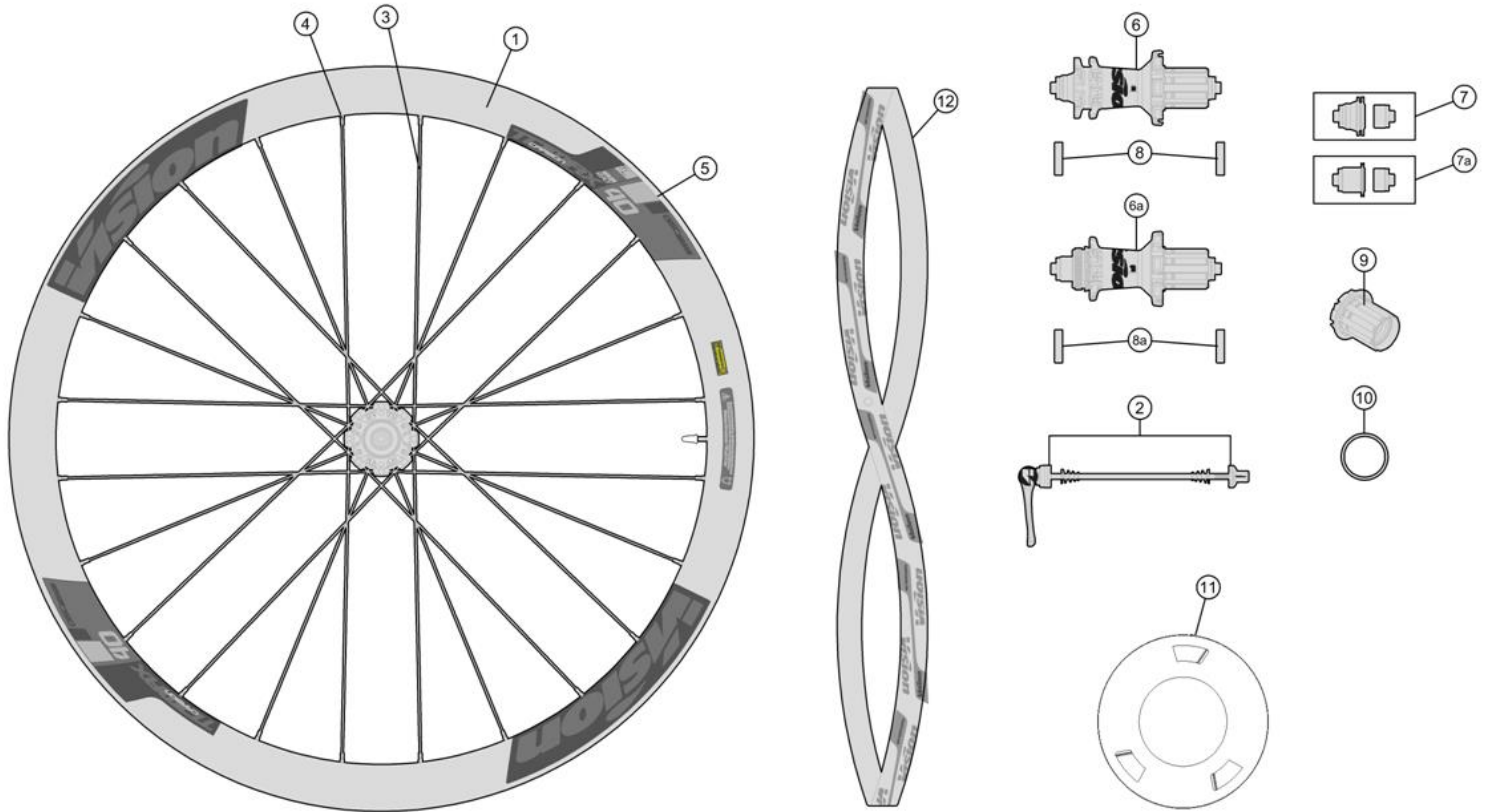

Vision wheelset

TriMax Carbon 40 CSI Clincher TL DB-6B WH-VT-740CHTL/DB TriMax Carbon 40 CSI Clincher TL DB-CL WH-VT-740CHTL/DB-CL

CSI carbon Alloy clincher rim, 40mm deep, Non-P.R.A. hubs for Direct pull spokes

710-0054163030 WH632 {WH-VT-740CHTL/DB} Front Wheel Clincher Disc 6 Bolt
710-0059163030 WH636 {WH-VT-740CHTL/DB-CL} Front Wheel Clincher Disc Centerlock

Item No.	FSA Code No.	Description	Notes
1	72500052006030	RM108A Front CSI Rim Clincher - 21H	Rim Sticker Kit not included
2	75000012101010	QR-93 Vision Quick Release - 114mm	For QR Configuration 100mm OLD
3	SPK-TC40DB-6B	SPOKES KIT TriMaxC40 DB-6B 269/285/264/278+Npl V18	Direct pull Inox Flat, for NDS and DS
4	752-6104A	Nipples ALPINA ABS Brass Black Hexa 15mm	
5	75200476000000	VISION TriMax Carbon 40 DB WH Stick (1bike) TL V18	
6	752-0469006010	U1113 Front Hub Assembly, Vision Logo	ISO Standard 6B rotor mount, TA12 configuration ★
7b	752-0509000010	DBkit TriMax Front TA12 CL/6B U1113/U1115 EL309	ISO Standard 6B, Centerlock, TA12 Configuration ★
8	752-0495000001	Hub BEARING 28X17x7 SL/DB Wheel MR017	
9	752-1006	MS289 Vision Rim Tape for Clincher Rim- Red	Vision Logo 700C W21 xT0.5mm

710-0054054030 WH732{WH-VT-740CHTL/DB} Rear Wheel Clincher Disc 6 Bolt
 710-0054054031 WH732{WH-VT-740CHTL/DB/X12} Rear Wheel Clincher Disc 6 Bolt
 710-0059054030 WH736 {WH-VT-740CHTL/DB-CL} Rear Wheel Clincher Disc Centerlock
 710-0059054031 WH736 {WH-VT-740CHTL/DB-CL/X12} Rear Wheel Clincher Disc Centerlock