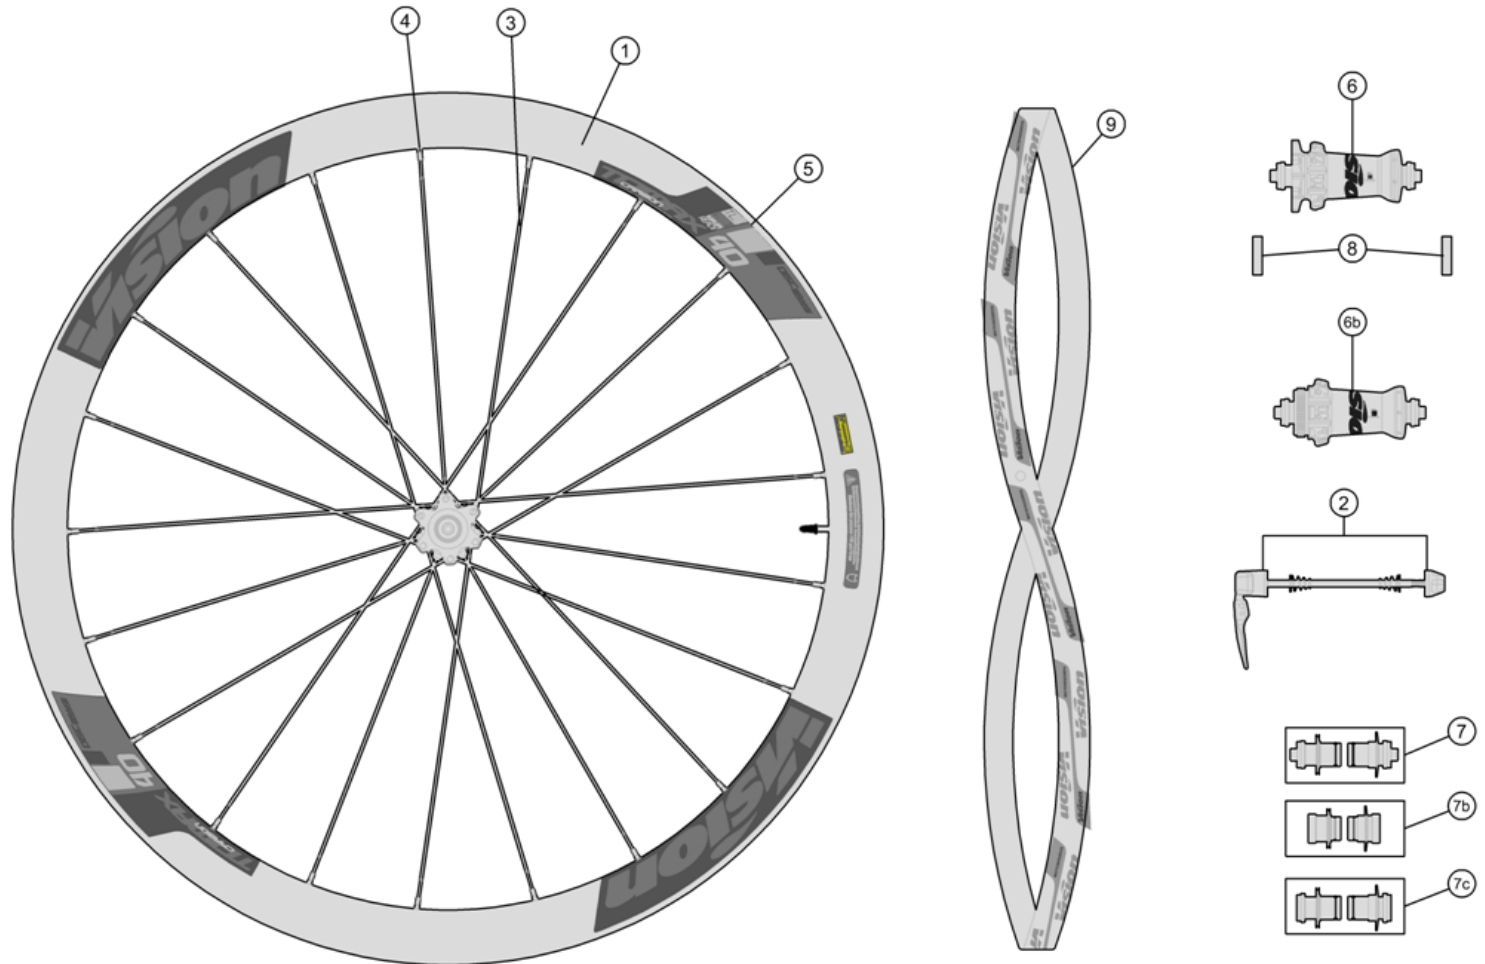

Vision wheelset

TriMax Carbon 40 CSI Clincher TL DB-6B WH-VT-740CHTL/DB TriMax Carbon 40 CSI Clincher TL DB-CL WH-VT-740CHTL/DB-CL

CSI carbon Alloy clincher rim, 40mm deep, Non-P.R.A. hubs for Direct pull spokes

710-0054163030 WH632 {WH-VT-740CHTL/DB} Front Wheel Clincher Disc 6 Bolt
710-0059163030 WH636 {WH-VT-740CHTL/DB-CL} Front Wheel Clincher Disc Centerlock

Item No.	FSA Code No.	Description	Notes
1	72500052006030	RM108A Front CSI Rim Clincher - 21H	Rim Sticker Kit not included
2	75000012101010	QR-93 Vision Quick Release - 114mm	For QR Configuration 100mm OLD
3	SPK-TC40DB-6B	SPOKES KIT TriMaxC40 DB-6B 269/285/264/278+Npl V18	Direct pull Inox Flat, for NDS and DS
4	752-6104A	Nipples ALPINA ABS Brass Black Hexa 15mm	
5	75200476000000	VISION TriMax Carbon 40 DB WH Stick (1bike) TL V18	
6	752-0469006010	U1113 Front Hub Assembly, Vision Logo	ISO Standard 6B rotor mount, TA12 configuration ★
7b	752-0509000010	DBkit TriMax Front TA12 CL/6B U1113/U1115 EL309	ISO Standard 6B, Centerlock, TA12 Configuration ★
8	752-0495000001	Hub BEARING 28X17x7 SL/DB Wheel MR017	
9	752-1006	MS289 Vision Rim Tape for Clincher Rim- Red	Vision Logo 700C W21 xT0.5mm

710-0054054030 WH732{WH-VT-740CHTL/DB} Rear Wheel Clincher Disc 6 Bolt
 710-0054054031 WH732{WH-VT-740CHTL/DB/X12} Rear Wheel Clincher Disc 6 Bolt
 710-0059054030 WH736 {WH-VT-740CHTL/DB-CL} Rear Wheel Clincher Disc Centerlock
 710-0059054031 WH736 {WH-VT-740CHTL/DB-CL/X12} Rear Wheel Clincher Disc Centerlock