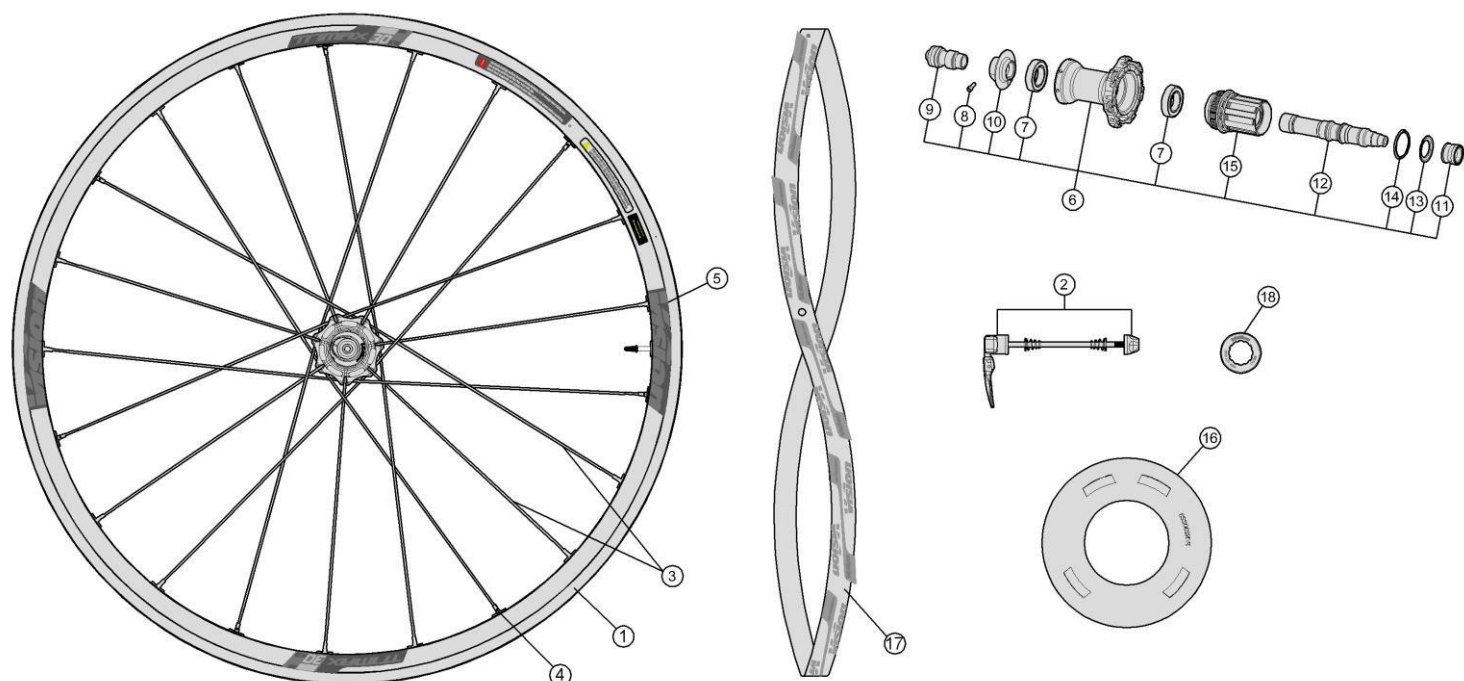

Alloy 30mm section rim, new extra light P.R.A. hub for DP spokes; Interspoke milling R06 system; Silver CNC braking surface  
710-0014191053 WH-VT-606/S PRA Wheelset Clincher (V17)

Item No.	FSA Code No.	Description	Notes
1	725Z0043007050	Rim RM005A TriMax30 SBS Front 16H w/o logo V17	Rim Sticker Kit not included
2	750Z0004304010	Vision Alloy QR-65 Black 112+143 mm w/Logo	
3	SPK-TRI30-SBS	SPOKES KIT Trimax30 SBS 281/283mm w/NIPPLES	Kit for 1 wheelset (F+R)
4	752-6104A	Nipples ALPINA ABS Brass Black Hexa 15mm	
5	752Z0357000000	VISION TriMax30 SBS Wheel Sticker V17 (1bike)	
6	752Z0040007012	VISION Front Hub 16H w/Black Cap&Logo U1065	
7	752-6502	Front/Rear Hub Bearing (6803-26x17x5) MR126	
8	752-6590	Stainless Bolt for Front Hub ML347	
9	752-0153000010	MW278 Front Hub End Cap + MS251 O-ring	
10	752-6579	MW279 Front Preload Adjustment Collar	Red with Vision logo
11	752-6587	MW280 Unthreaded Adjustment Collar	Red with Vision logo
12	752-0310000010	Front Hub Axle Alloy ME175	
13	752-1006	Rim Tape VISION RED MS289 Clincher 21mm	