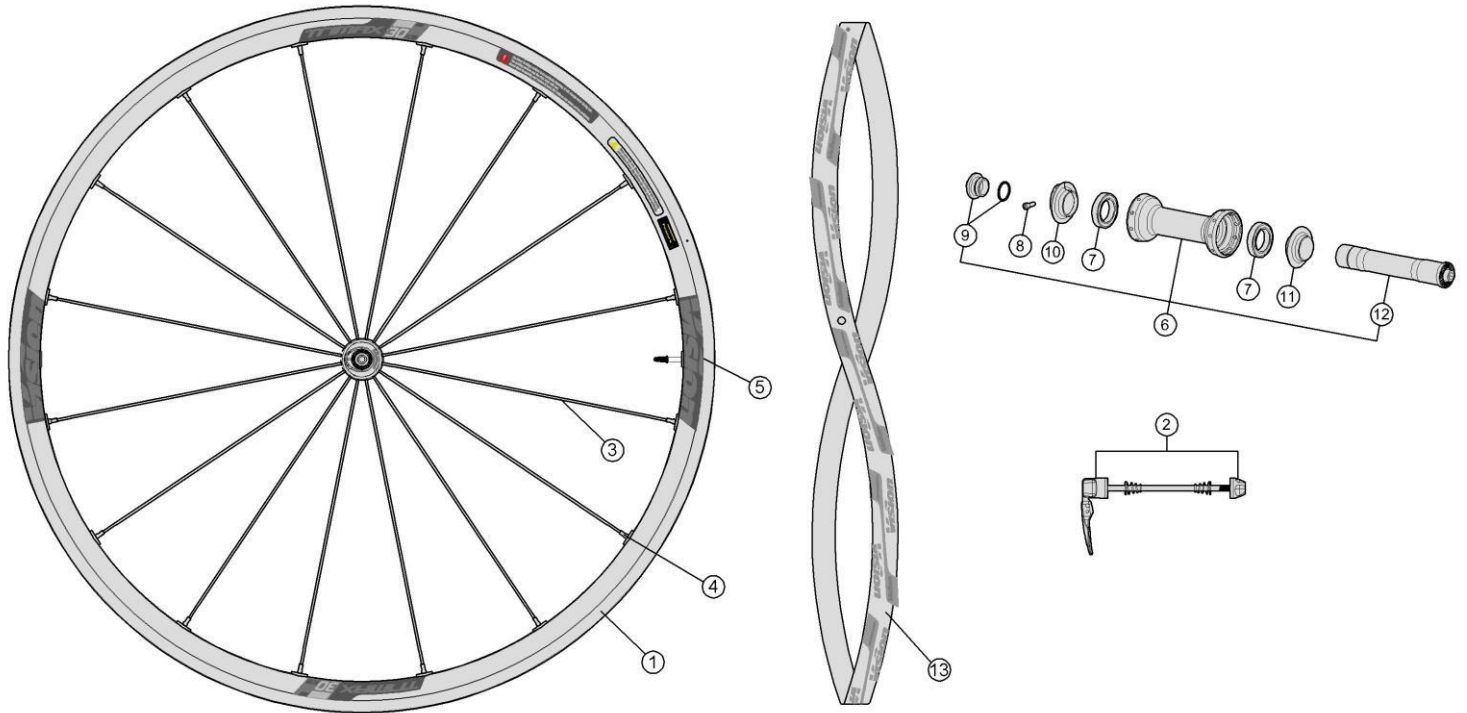

Alloy 30mm section rim, new extra light P.R.A. hub for DP spokes; Interspoke milling R06 system; Silver CNC braking surface  
710-0014191053 WH-VT-606/S PRA Wheelset Clincher (V17)

Item No.	FSA Code No.	Description	Notes
1	725Z0043007050	Rim RM005A TriMax30 SBS Front 16H w/o logo V17	Rim Sticker Kit not included
2	750Z0004304010	Vision Alloy QR-65 Black 112+143 mm w/Logo	
3	SPK-TRI30-SBS	SPOKES KIT Trimax30 SBS 281/283mm w/NIPPLES	Kit for 1 wheelset (F+R)
4	752-6104A	Nipples ALPINA ABS Brass Black Hexa 15mm	
5	752Z0357000000	VISION TriMax30 SBS Wheel Sticker V17 (1bike)	
6	752Z0040007012	VISION Front Hub 16H w/Black Cap&Logo U1065	
7	752-6502	Front/Rear Hub Bearing (6803-26x17x5) MR126	
8	752-6590	Stainless Bolt for Front Hub ML347	
9	752-0153000010	MW278 Front Hub End Cap + MS251 O-ring	
10	752-6579	MW279 Front Preload Adjustment Collar	Red with Vision logo
11	752-6587	MW280 Unthreaded Adjustment Collar	Red with Vision logo
12	752-0310000010	Front Hub Axle Alloy ME175	
13	752-1006	Rim Tape VISION RED MS289 Clincher 21mm	