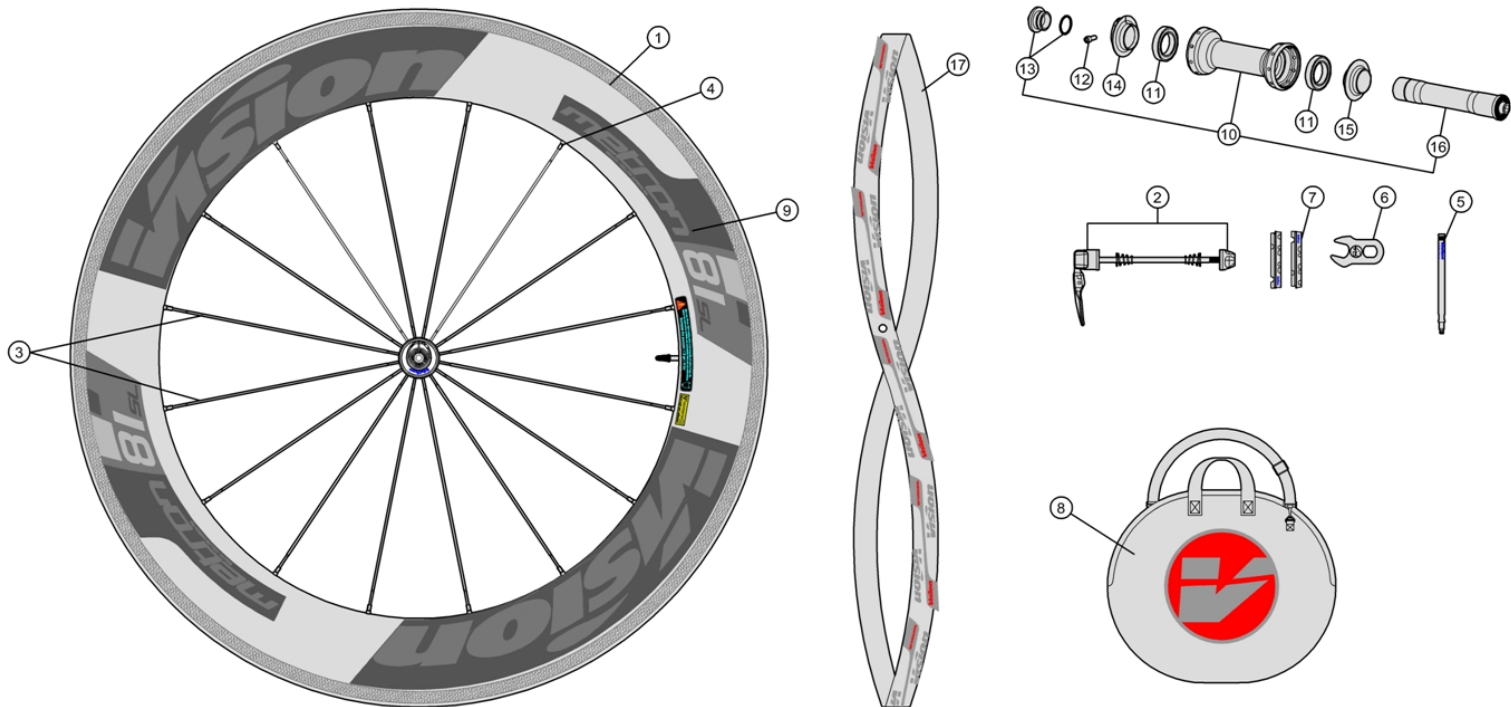

Full carbon 81mm section rim; New extra light P.R.A. hubs for Direct pull spokes

710-0026193035	WH630{WH-VT-880/SL} Front Wheel Tubular	With PRA Chromoly Steel Hub
710-0026193032	WH630{WH-VT-880/SL} Front Wheel Tubular	With PRA Ceramic Hub
710-0020203030	WH629{WH-VT-880CH/SL} Front Wheel Clincher	With PRA Chromoly Steel Hub
710-0020203031	WH629{WH-VT-880CH/SL} Front Wheel Clincher	With PRA Ceramic Hub

Item No.	FSA Code No.	Description	Notes
1	725-0032007032	RM081 Front Rim Tubular - 16H	★ Rim Sticker Kit not included
2	750-0012101010	QR-93 Vision Quick Release – 114mm	
3	748-0004001520	SK039G Spoke Kit 231mm x5 pcs	Direct pull (Inox Flat)
4	752-0172000110	ML354 15mm Hexa Brass Black Nipple Kit x5 pcs	Alpina ABS Hexa Head Nipple
5	752-5122N	E0282B Aluminum Valve Extender – For 81mm section rim	80L
6	752-0065000110	E0310 Valve Extender Wrench	
7	405-0014000110	E0060 Brake Pad Kit – For Carbon Rims	★ Shimano brake block holders
8	752-9003	E0169 Vision Wheel Bag	
9	752-0342000000	ZJWH0387 Rim Sticker Kit – VISION+METRON 81	★
10	752-0301007010	U1091 Front Hub Assembly	Include Chromoly Steel Bearing
11	752-0078000110	MR126 Chromoly Steel Bearings	★
12	752-6590	ML347 Adjustment Collar Bolt	
13	752-0153000010	MW278 Front Hub End Cap + MS251 O-ring	
14	752-0314000010	MW279 Front Preload Adjustment Collar	Black with vision logo
15	752-0461000010	MW062 Unthreaded Collar	Black with vision logo
16	752-0310000010	ME175 Front Hub Axle	

★ Optional Parts

Item No.	FSA Code No.	Description	Notes
1	725-0033007032	RM082 Front Rim Clincher - 16H	Rim Sticker Kit not included
7	405-0015000110	E0060 Brake Pad Kit for Carbon Rims	Campagnolo Brake block holders
9	752-0343000000	ZJWH0388 Rim Sticker Kit - VISION+METRON 81	Clincher
10	752-0301007011	U1091 Front Hub Assembly	Include Ceramic Bearing
11	752-0068000000	MR124 Ceramic Bearings	
17	752-0061000470	MS289 Vision Rim Tape for Clincher Rim	