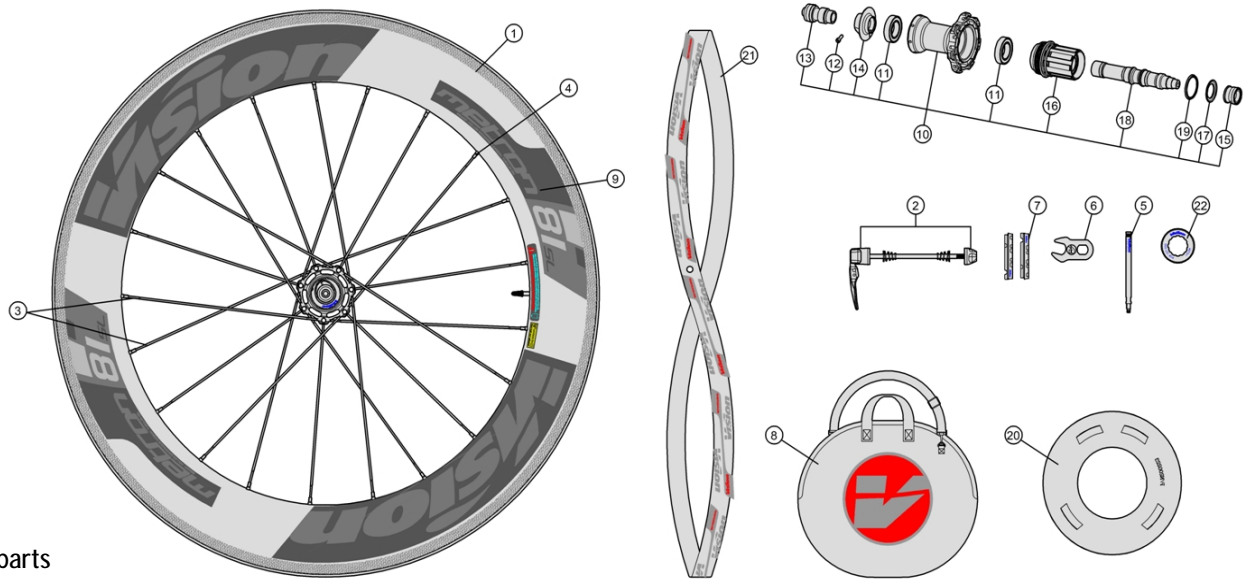

710-0026164032	WH730{WH-VT-880SL/S (N11)}	Rear Wheel Tubular Shimano compatible	With PRA Chromoly steel ACB Hub
710-0026164035	WH730{WH-VT-880SL/S (N11)}	Rear Wheel Tubular Shimano compatible	With PRA Ceramic ACB Hub
710-0020164033	WH729{WH-VT-880CH/SL/S (N11)}	Rear Wheel Clincher Shimano compatible	With PRA Chromoly steel ACB Hub
710-0020164035	WH729{WH-VT-880CH/SL/S (N11)}	Rear Wheel Clincher Shimano compatible	With PRA Ceramic ACB Hub
710-0026165030	WH830{WH-VT-880SL/C (C11)}	Rear Wheel Tubular Campagnolo compatible	With PRA Chromoly steel ACB Hub
710-0026165031	WH830{WH-VT-880SL/C (C11)}	Rear Wheel Tubular Campagnolo compatible	With PRA Ceramic ACB Hub
710-0020165033	WH829{WH-VT-880CH/SL/C (C11)}	Rear Wheel Clincher Campagnolo compatible	With PRA Chromoly steel ACB Hub
710-0020165034	WH829{WH-VT-880CH/SL/C (C11)}	Rear Wheel Clincher Campagnolo compatible	With PRA Ceramic ACB Hub

★Optional parts

Item No.	FSA Code No.	Description	Notes
1	725-0032006032	RM081 Rear Rim Tubular – 21H	★Rim Sticker Kit not included
2	750-0012202010	QR-93 Vision Quick Release – 146mm	
3	748-0004033520	SK039E Spoke Kit 240mm x5 pcs	Direct pull Inox Flat for drive side
	748-0004028520	SK039F Spoke Kit 230mm x5 pcs	Direct pull Inox Flat for non-drive side
4	752-0172000110	ML354 15mm Hexa Brass Black Nipple Kit x5 pcs	Alpina ABS Hexa Head Nipple
5	752-5122N	E0282B Aluminum Valve Extender – For 81mm section rim	80L
6	752-0065000110	E0310 Valve Extender Wrench	
7	405-0014000110	E0060 Brake Pad Kit – For Carbon Rims	★ Shimano brake block holders
8	752-9003	E0169 Vision Wheel Bag	
9	752-0342000000	ZJWH0387 Rim Sticker Kit - VISION+METRON 81	★
10	752-0302006010	U2091 Rear Hub Assembly – Shimano compatible	★ Include Chromoly steel ACB
11	752-0382000000	MR008 Chromoly Steel Bearings	★ACB
12	752-6590	ML347 Adjustment Collar Bolt	
13	752-0463000010	MW546 Rear Hub End Cap	
14	752-0462000010	MW544 Rear Preload Adjustment Collar	Black with Vision logo
15	752-6591	ML355 Rear Hub End Nut	
16	752-0381000000	EL284 Freehub Assembly – Shimano compatible	★Include Chromoly Steel Bearing
17	752-6563	MS268 Seal for Freehub Assembly - Shimano compatible	
18	752-0467000010	ME260 Rear Hub Axle	
19	752-0072000010	MW322 11 Speed Cassette Spacer	Shimano N10/11
20	752-0073000000	W1089 Vision Wheelset Spoke Protector	

Item No.	FSA Code No.	Description	Notes
1	725-0033006032	RM082 Rear Rim Clincher - 21H	Rim Sticker Kit not included
7	405-0015000110	E0060 Brake Pad Kit – For Carbon Rims	Campagnolo Brake block holders
9	752-0343000000	ZJWH0388 Rim Sticker Kit - VISION+METRON 81	Clincher
10	752-0302006011	U2091 Rear Hub Assembly - Shimano compatible	Include Ceramic ACB
	752-0464006010	U3091 Rear Hub Assembly - Campagnolo Compatible	Include Chromoly steel ACB
	752-0464006011	U3091 Rear Hub Assembly - Campagnolo Compatible	Include Ceramic ACB
11	752-0389000000	MR209 Ceramic Bearings	ACB
16	752-0381000001	EL284 Freehub Assembly – Shimano compatible	Include Ceramic Bearings
	752-0384000000	EL285 Freehub Assembly – Campagnolo compatible	Include Chromoly Steel Bearings
	752-0384000001	EL285 Freehub Assembly – Campagnolo compatible	Include Ceramic Bearings
21	752-0061000471	MS289 Vision Rim Tape for Clincher Rim	
22	752-0075000010	ML125 Vision Lockring 12T - For Campagnolo Cassette