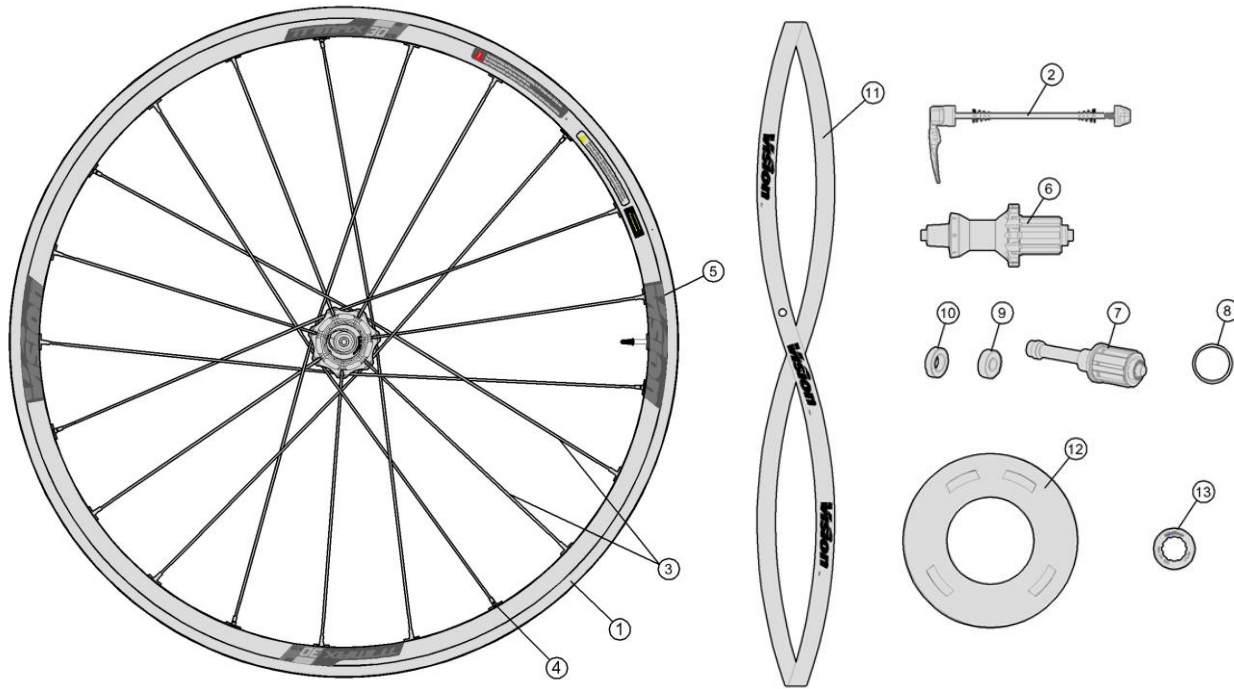

Alloy 35mm section rim, hub for DP spokes; Interspoke milling R06 system; Silver CNC braking surface
710-0034191052 WH-VT-636/S Wheelset Clincher (V17)

Item No.	FSA Code No.	Description	Notes
1	72500042007050	Rim RM004A TriMax35 SBS Front 16H w/o logo V17	Rim Sticker Kit not included
2	75000004304010	Vision Alloy QR-65 Black 112+143 mm w/Logo	
3	SPK-TRI35-SBS	SPOKES KIT Trimax35 SBS 276/278mm w/NIPPLES	Kit for 1 wheelset (F+R)
4	752-6104A	Nipples ALPINA ABS Brass Black Hexa 15mm	
5	75200359000000	VISION TriMax35 SBS Wheel Sticker (1wheel) V17	
6	752Z0235007010	VISION Front Hub Trimax35 16H Black U1081 V16	
7	75200188000470	Rim Tape VISION Red V18 MS327 18mm OE	
8	752-0307000000	Radial Bearing 6901 Fr Hub U1081/U1082/U1086 MR021	
9	752-0373000190	Front Hub End Cap U1081/U1086 Black MW575	

Item No.	FSA Code No.	Description	Notes
1	72500042006050	Rim RM004B TriMax35 SBS rear 21H w/o logo V17	Rim Sticker Kit not included
2	75000004304010	Vision Alloy QR-65 Black 112+143 mm w/Logo	
3	SPK-TRI35-SBS	SPOKES KIT Trimax35 SBS 276/278mm w/NIPPLES	Kit for 1 wheelset (F+R)
4	752-6104A	Nipples ALPINA ABS Brass Black Hexa 15mm	
5	75200359000000	VISION TriMax35 SBS Wheel Sticker (1wheel) V17	
6	75200236006010	VISION Rear Hub Trimax35 21H Black U2081 SH11 V16	
7	752-0304000061	Freehub Kit Hub U2081 SH11s w/MW604 EL272	★
8	752-0072000010	Cassette Spacer Shimano 10/11s Anod. Blk MW322	Shimano N10/11
9	752-6514	Rear (DS) Hub BEARING 6903-30x17x7 MR028	
10	752-0495000001	Rear (NDS) Hub Bearing 17x28x7 MR200	
11	75200188000470	Rim Tape VISION Red V18 MS327 18mm OE	
12	752-6201	WH Spoke Protector W1089x21 FH64 (890/880/867/620)	
13	752-6563	Seal for FreeHub Pink Color for RB FH MS268	
-	75200569000010	End Caps Rear Hub Kit U2081 SH Black (2pcs) MW633	

★ Optional Parts

Item No.	FSA Code No.	Description	Notes
7	752-0317000063	Freehub Kit U3082/U2081 CAMPAGNOLO w/MW605 EL276	Include bearings