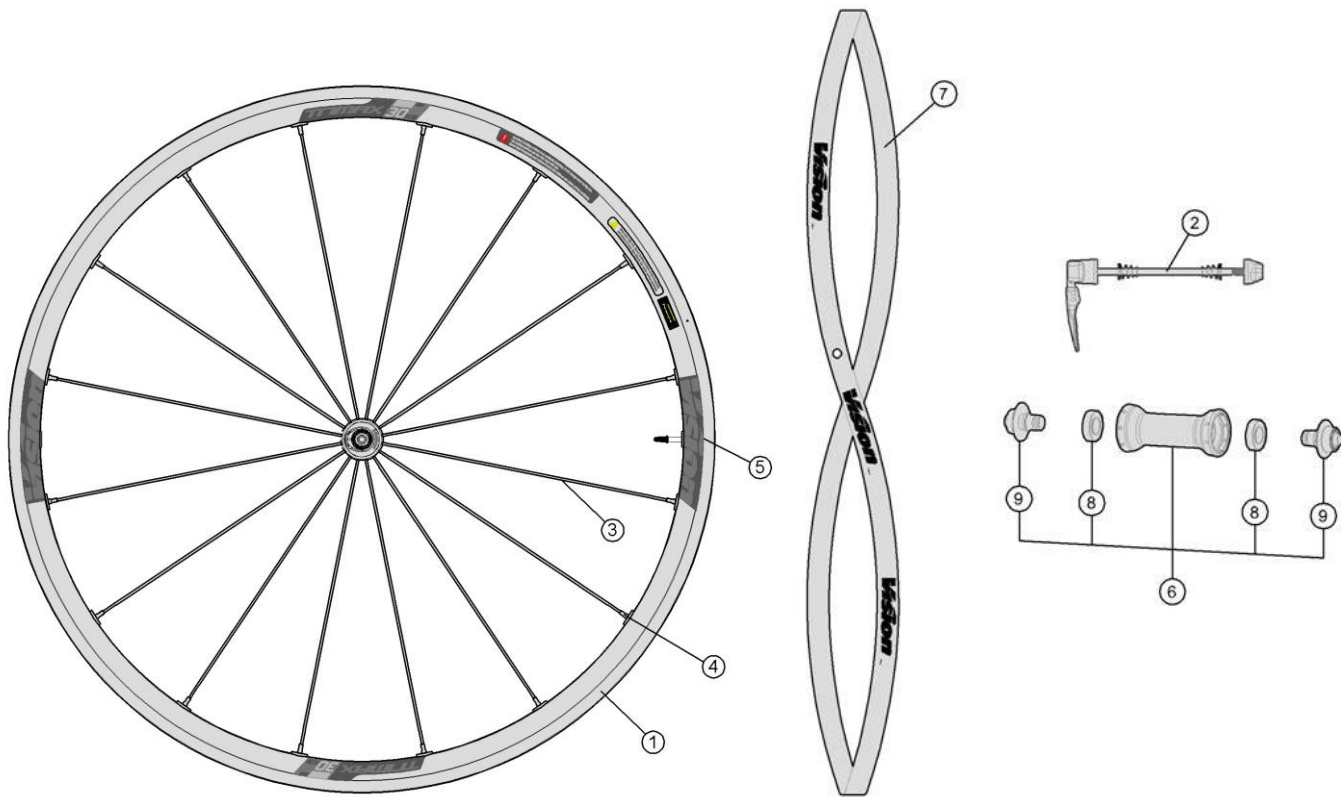

Alloy 35mm section rim, hub for DP spokes; Interspoke milling R06 system; Silver CNC braking surface
710-0034191052 WH-VT-636/S Wheelset Clincher (V17)

Item No.	FSA Code No.	Description	Notes
1	72500042007050	Rim RM004A TriMax35 SBS Front 16H w/o logo V17	Rim Sticker Kit not included
2	75000004304010	Vision Alloy QR-65 Black 112+143 mm w/Logo	
3	SPK-TRI35-SBS	SPOKES KIT Trimax35 SBS 276/278mm w/NIPPLES	Kit for 1 wheelset (F+R)
4	752-6104A	Nipples ALPINA ABS Brass Black Hexa 15mm	
5	75200359000000	VISION TriMax35 SBS Wheel Sticker (1wheel) V17	
6	752Z0235007010	VISION Front Hub Trimax35 16H Black U1081 V16	
7	75200188000470	Rim Tape VISION Red V18 MS327 18mm OE	
8	752-0307000000	Radial Bearing 6901 Fr Hub U1081/U1082/U1086 MR021	
9	752-0373000190	Front Hub End Cap U1081/U1086 Black MW575	

Item No.	FSA Code No.	Description	Notes
1	72500042006050	Rim RM004B TriMax35 SBS rear 21H w/o logo V17	Rim Sticker Kit not included
2	75000004304010	Vision Alloy QR-65 Black 112+143 mm w/Logo	
3	SPK-TRI35-SBS	SPOKES KIT Trimax35 SBS 276/278mm w/NIPPLES	Kit for 1 wheelset (F+R)
4	752-6104A	Nipples ALPINA ABS Brass Black Hexa 15mm	
5	75200359000000	VISION TriMax35 SBS Wheel Sticker (1wheel) V17	
6	75200236006010	VISION Rear Hub Trimax35 21H Black U2081 SH11 V16	
7	752-0304000061	Freehub Kit Hub U2081 SH11s w/MW604 EL272	★
8	752-0072000010	Cassette Spacer Shimano 10/11s Anod. Blk MW322	Shimano N10/11
9	752-6514	Rear (DS) Hub BEARING 6903-30x17x7 MR028	
10	752-0495000001	Rear (NDS) Hub Bearing 17x28x7 MR200	
11	75200188000470	Rim Tape VISION Red V18 MS327 18mm OE	
12	752-6201	WH Spoke Protector W1089x21 FH64 (890/880/867/620)	
13	752-6563	Seal for FreeHub Pink Color for RB FH MS268	
-	75200569000010	End Caps Rear Hub Kit U2081 SH Black (2pcs) MW633	

★ Optional Parts

Item No.	FSA Code No.	Description	Notes
7	752-0317000063	Freehub Kit U3082/U2081 CAMPAGNOLO w/MW605 EL276	Include bearings