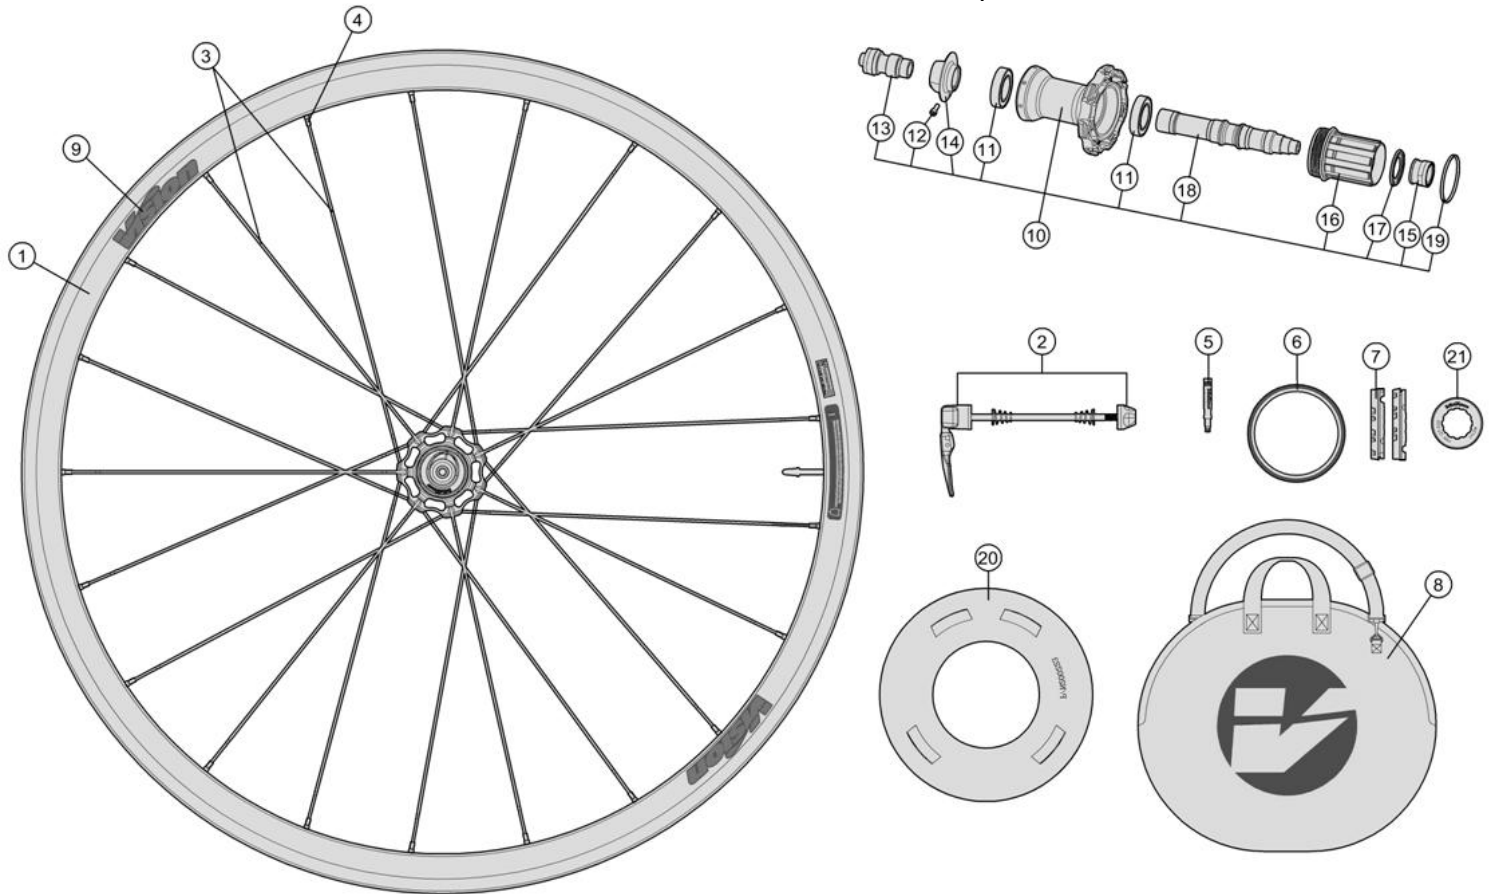

710-0040164030 WH215{WH-VT-832CHTL/RB/SL/S/R} Rear Wheel Tubeless Shimano compatible(N11) With PRA Chromoly Steel Hub

710-0040164032 WH215{WH-VT-832CHTL/RB/SL/S/R} Rear Wheel Tubeless Shimano compatible(N11)With PRA Ceramic Hub

Item No.	FSA Code No.	Description	Notes
1	725-0127006030	RM175B Rear Rim Clincher Tubeless - 21H	★Rim Sticker Kit not included
2	750-0012202010	QR-93 Vision Quick Release - 146mm	
3	748-0008031010	SK032Z Spoke Kit 280mm x5 pcs	Direct pull Stainless Steel for non-drive side
	748-0008009010	SK032I Spoke Kit 281mm x5 pcs	Direct pull Stainless Steel for drive side
4	752-0172000111	ML354 15mm Hexa Brass Black Nipple Kit x5 pcs	Alpina ABS Hexa Head Nipple
5	752-0670000000	E0706A Valve Extender – 50mm	For Tubeless rim
6	752-0580000110	ME309 Tubeless Rim Tape 25mmx8M	Vision Logo
7	405-0016000170	E0065 Brake Pad Kit – For Carbon Rims	Shimano brake block holders
8	752-9003	E0169 Vision Wheel Bag	
9	752-0638000001	ZJWH0574 Rim Sticker Metron 30 Tubeless	
10	752-0610006011	U2124 Rear Hub Assembly - Shimano compatible white	★Include Chromoly Steel ACB
11	752-0632000000	MR217 Chromoly Steel Bearings	ACB ★
12	752-6590	ML347 Adjustment Collar Bolt	
13	752-0463000010	MW546 Rear Hub End Cap	
14	752-0462000010	MW544 Rear Preload Adjustment Collar	Black with Vision logo
15	752-6591	ML355 Rear Hub End Nut	
16	752-0665000000	EL335 Freehub Assembly – Shimano compatible	★Include Chromoly Steel Bearings
17	752-6563	MS268 Seal for Freehub Assembly - Shimano compatible	
18	752-0467000011	ME260 Rear Hub Axle	
19	752-0072000010	MW322 11 Speed Cassette Spacer	Shimano N10/11
20	752-0073000000	W1089 Vision Wheelset Spoke Protector	

★ Optional Parts

Item No.	FSA Code No.	Description	Notes
10	752-0610006012	U2124 Rear Hub Assembly - Shimano compatible white	Include Ceramic ACB
11	752-0389000000	MR209 Ceramic Bearings	ACB
16a	752-0666000050	EL340 Freehub Assembly – Shimano compatible	Include Ceramic Bearings