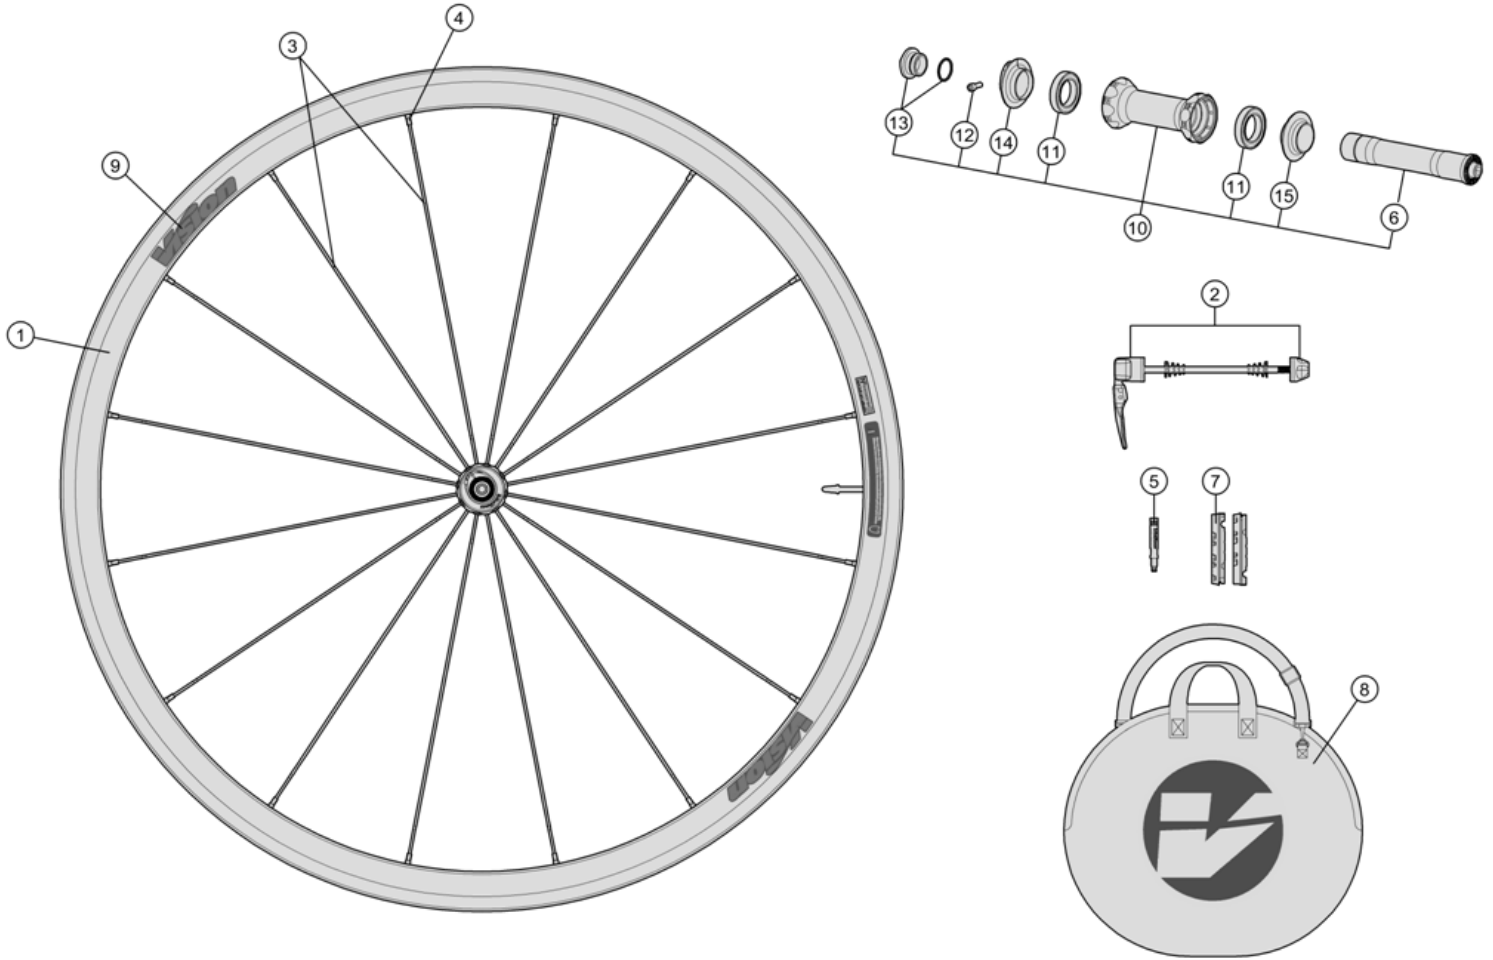

Metron 30 Clincher TL WH-VT-832CHTL/RB/SL

Full Carbon 30mm depth rim; P.R.A. hub with Direct Pull spokes

710-0040203030 WH115{WH-VT-832CHTL/RB/SL/F} Front wheel Tubeless With PRA Chromoly Steel Hub

710-0040203032 WH115{WH-VT-832CHTL/RB/SL/F} Front wheel Tubeless With PRA Ceramic Hub

Item No.	FSA Code No.	Description	Notes
1	725-0127007030	RM175A Front Rim Clincher Tubeless – 16H	Rim Sticker Kit not included
2	750-0012101010	QR-93 Vision Quick Release - 114mm	
3	748-0008009010	SK0321 Spoke Kit 281mm x5 pcs	Direct pull Stainless Steel
4	752-0172000111	ML354 15mm Hexa Brass Black Nipple Kit x5 pcs	Alpina ABS Hexa Head Nipple
5	752-0670000000	E0706A Valve Extender – 50mm	For Tubeless rim
6	752-0310000010	ME175 Front Hub Axle	
7	405-0016000170	E0065 Brake Pad Kit – For Carbon Rims	★ Shimano brake block holders
8	752-9003	E0169 Vision Wheel Bag	
9	752-0638000001	ZJWH0574 Rim Sticker Metron 30 Tubeless	
10	752-0615007011	U1122 Front Hub Assembly	★ Include Chromoly Steel Bearings
11	752-0631000000	MR216 Chromoly Steel Bearings	★
12	752-6590	ML347 Adjustment Collar Bolt	
13	752-0153000010	MW278 Front Hub End Cap + MS251 O-ring	
14	752-0314000010	MW279 Front Preload Adjustment Collar	Black with Vision logo
15	752-0461000010	MW062 Unthreaded Collar	Black with Vision logo

★ Optional Parts

Item No.	FSA Code No.	Description	Notes
10	752-0615007012	U1122 Front Hub Assembly	Include Ceramic Bearings
11	752-6532	MR124 Ceramic Bearings	

710-0040164030 WH215{WH-VT-832CHTL/RB/SL/S/R} Rear Wheel Tubeless Shimano compatible(N11) With PRA Chromoly Steel Hub