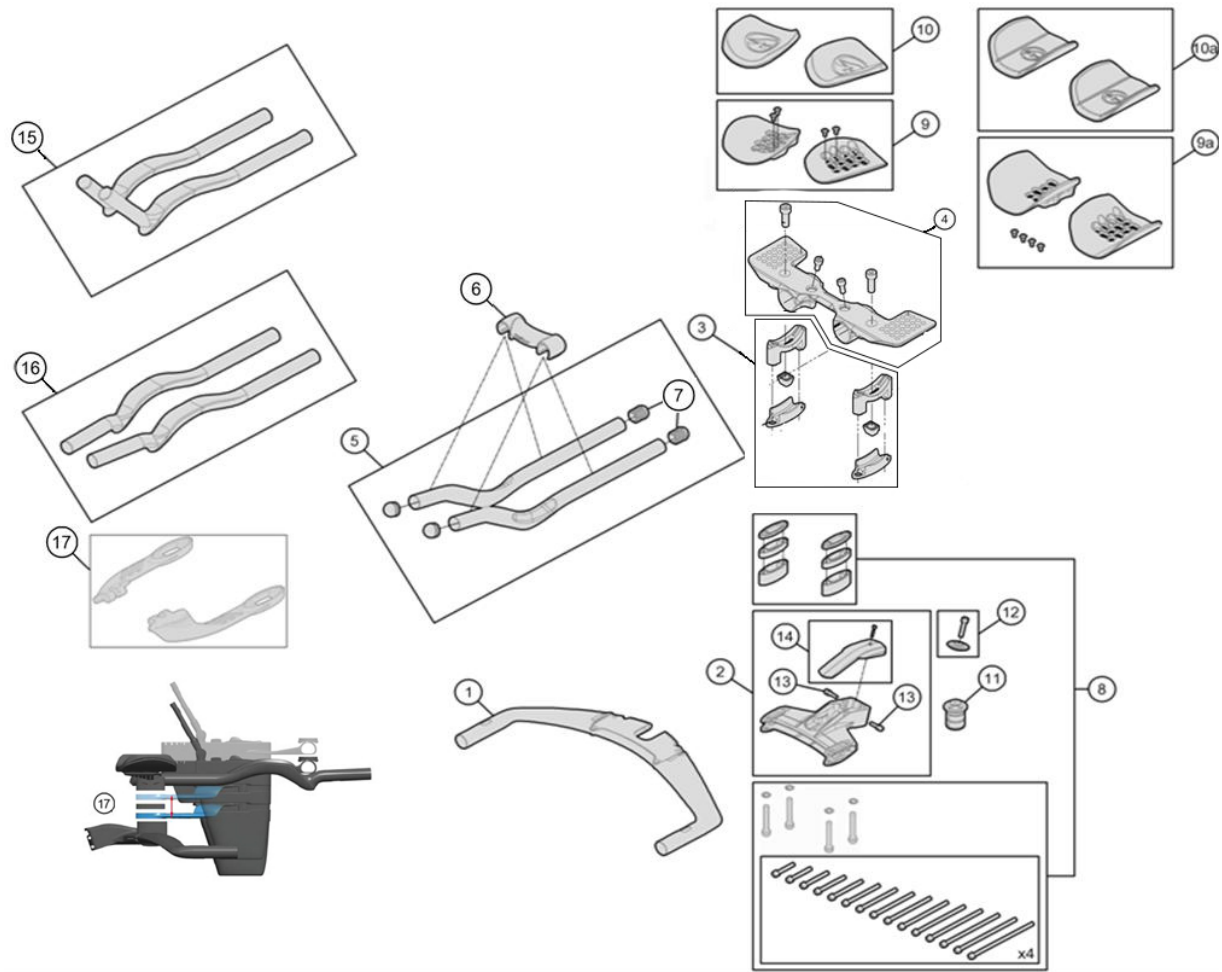

METRON TFA Aerobar with SnakeBite stem

670-0207012031

Item No.	FSA Code No.	Description	Notes
1	670-0302000030	VISION HBTT BASE BAR carbon TFA 400mm V1020	Width 400 mm(c-c)
2	670-0303000000	VISION HBTT STEM Snakebite TFA T1017 A0	Length 90 mm
3	670-0279000050	VISION HBTT TFA Angle Bracket w/bolt E0678/679	
4	670-0387000050	VISION HBTT TFA/Si-013 One-Piece Bridge V3138 B1	
5	670-0273000031	VISION HBTT TFA L/R Extension JS-Bend 385mm V3108	
6	670-0310000110	VISION HBTT Extension BRIDGE TFA ME358	
7	670-0282000110	VISION HBTT TFA Rear PLUG L/R extension MS031	
8	670-0304000750	VISION HBTT Armrest stack SPACER KIT TFA MW037	
9	670-0277000110	VISION HBTT TFA L/R Arm Rest PAD+PLATE V4055/56	
10	670-0278000110	VISION HBTT TFA L/R Arm Rest PADS MS032	
11	160-0050000024	TH-863-1 Compressor Pro	
12	160-0092000AD0	H1019 Compressor Cap with bolt	
13	175-0027000990	VISION HBTT Snakebite ST Bolts steerer ML061(2pcs)	
14	670-0305000030	VISION HBTT STEM TOP COVER TFA w/bolt T2008	

Optional Parts

Item No.	FSA Code No.	Description	Notes
9a	670-0340000111	V0209 R25 Race Armrest Plate L & R with bolts	
10a	670-0347000110	MS084 R25 Race Armrest Pads L & R	
9a+10a	670-0340000110	VISION HBTT R25 Arm Rest L/R plate+pad+bolt V0209	
15	670-0335000030	VISION HBTT SPEED Extension J-Bend V3123 B1	385mm
16	670-0343000030	VISION HBTT SPEED Extension S-Bend B1	429mm
17	670-0339000680	VISION HBTT Hydration System adaptor TFA V0208	