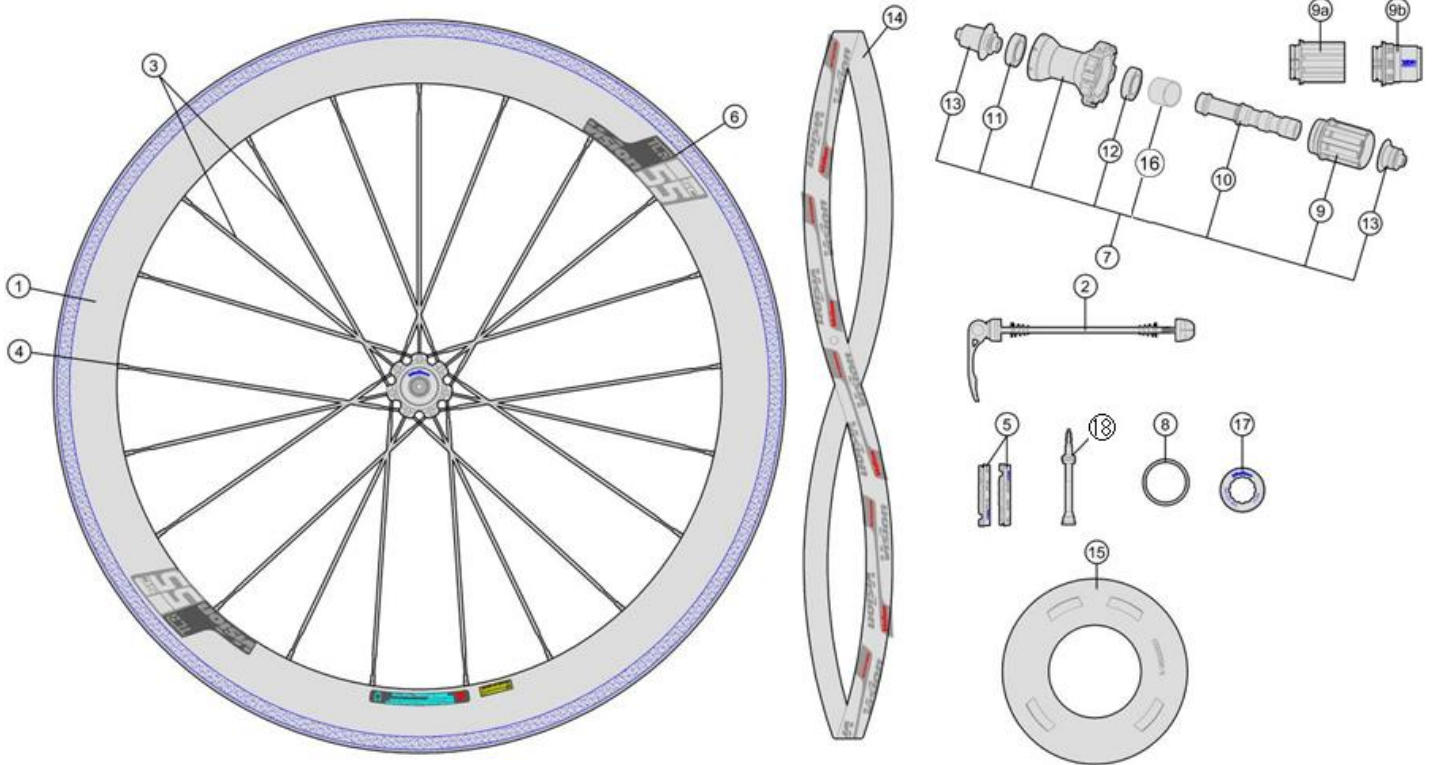

710-0089164031 WH774{WH-VT-641CHTL/RB/S/R} Vision SC 40 Rear wheel Clincher (Tubeless) Shimano Compatible
710-0089165030 WH874{WH-VT-641CHTL/RB/C/R} Vision SC 40 Rear wheel Clincher (Tubeless) Campagnolo Compatible
710-0089168031 WH974{WH-VT-641CHTL/RB/XDR/R} Vision SC 40 Rear wheel Clincher (Tubeless) SRAM XDR (12S) Compatible
710-0090164031 WH776{WH-VT-656CHTL/RB/S/R} Vision SC 55 Rear wheel Clincher (Tubeless) Shimano Compatible
710-0090165030 WH876{WH-VT-656CHTL/RB/C/R} Vision SC 55 Rear wheel Clincher (Tubeless) Campagnolo Compatible
710-0090168031 WH976{WH-VT-656CHTL/RB/XDR/R} Vision SC 55 Rear wheel Clincher (Tubeless) SRAM XDR (12S) Compatible

Item No.	FSA Code No.	Description	Notes
1	725-0096006030	RM139B Rear Rim Clincher - 21H x 55 mm depth	★Rim Sticker Kit not included
2	750-0010310010	Alloy QR-25 Black 112+146 mm w/Logo	★
3	SPK-SC55RBA0	SPOKES KIT SC55 RB INOX Flat 257/259mm w/NIPPLE	★ For Vision SC 55
4			
3	SPK-SC55RBB1	SPOKES KIT SC55 RB INOX 2/1.5/2 257/259mm w/NIPPLE	
4			
5	405-0016000170	E0065 Brake Pad Kit – For Carbon Rims	Shimano/Sram brake block holders
6	75200750000000	ZJWH0658 Rim Sticker Kit Vision TL SC 55	★For Vision SC 55
7	75200236006010	U2081 Rear Hub Assembly - Shimano Compatible	★Include Chromoly Steel Bearing
8	752-0072000010	MW322 11 Speed Cassette Spacer	Shimano N10/11
9	752-0304000062	EL272 Freehub Assembly - Shimano Compatible	★Include Chromoly Steel Bearings
10	752-0719000010	ME357 Axle for Rear hub U2081	
11	752-0633000000	MR200 Steel Bearings - Non-Drive Side	
12	752-6514CWSP	MR028 Steel Bearings - Drive Side	
13	75200569000010	MW633 End cap Kit - Shimano Compatible	★
14	75200188000470	MS289 Vision Rim Tape for Clincher Rim	
15	75200130000000	W1089 Vision Wheelset Spoke Protector	
16	75200683000000	MW022 Rear Hub Spacer	

★Optional Parts

Item No.	FSA Code No.	Description	Notes
1	725-0095006030	RM135B Rear Rim Clincher - 21H x 40 mm depth	Rim Sticker Kit not included
3	SPK-SC40DBA0	SPOKE KIT SC40 DB INOX Flat 2 276mm w/NIPPLE	For Vision SC 40
4			
3	SPK-SC40RBB1	SPOKES KIT SC40 RB INOX 2/1.5/2 272/275mm w/NIPPLE	
4			
6	75200749000000	ZJWH0656 Rim Sticker Kit Vision TL SC 40	For Vision SC 40
7	752-0316006010	U3082 Rear Hub Assembly - Campagnolo Compatible	Include Chromoly Steel Bearing
	75200724006010	U5081 Rear Hub Assembly - SRAM XDR Compatible	Include Chromoly Steel Bearing
9a	752-0317000063	EL276 Freehub Assembly - Campagnolo Compatible	Include Chromoly Steel Bearings
9b	752-0722000020	EL347 Freehub Assembly - SRAM XDR Compatible	Include Chromoly Steel Bearing
18	752-0670000002	E0706C Valve Extender – 70L	For Vision SC 55 Tubeless rim
	752-0670000001	E0706B Valve Extender – 60L	For Vision SC 40 Tubeless rim