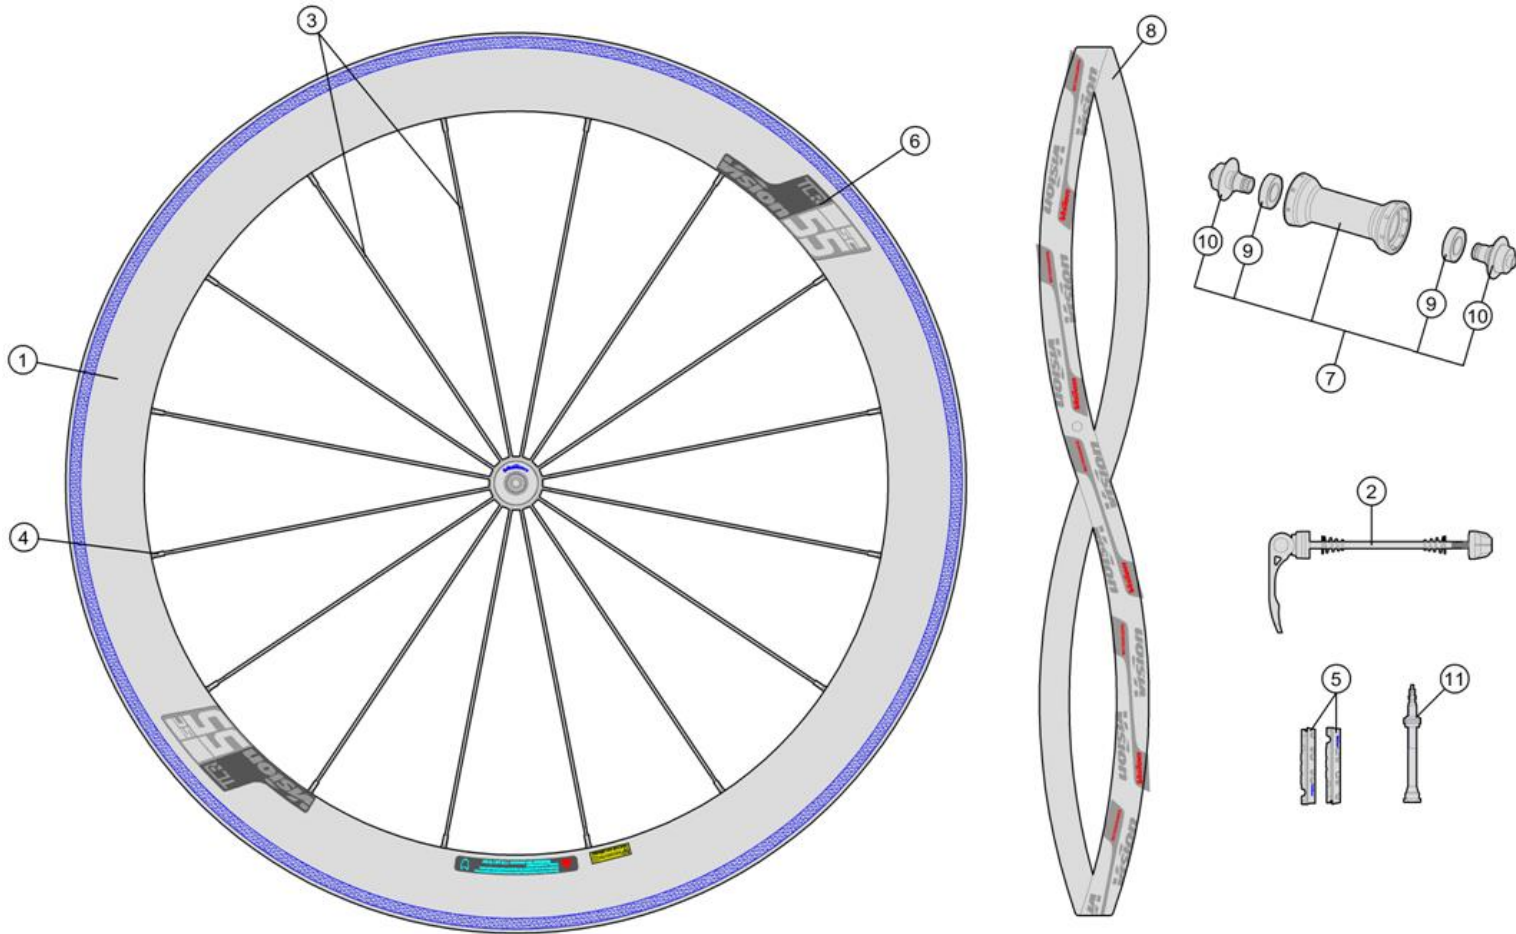

UD carbon clincher rim ; Non-P.R.A. hubs for Direct pull spokes

710-0089203031 WH674{WH-VT-641CHTL/RB/F} Vision SC 40 Front Wheel Clincher (Tubeless)

710-0090203033 WH676{WH-VT-656CHTL/RB/F} Vision SC 55 Front Wheel Clincher (Tubeless)

Item No.	FSA Code No.	Description	Notes
1	725-0096201030	RM139A Front Rim Clincher – 16H x 55 mm depth	★ Rim Sticker Kit not included
2	750-0010310010	Alloy QR-25 Black 112+146 mm w/Logo	
3	SPK-SC55RBA0	SPOKES KIT SC55 RB INOX Flat 257/259mm w/NIPPLE	★ For Vision SC 55
4			
3	SPK-SC55RBB1	SPOKES KIT SC55 RB INOX 2/1.5/2 257/259mm w/NIPPLE	
4			
5	405-0016000170	E0065 Brake Pad Kit – For Carbon Rims	★ Shimano/Sram brake block holders
6	752-0627000000	Sticker Rim SC 55 RB CH-TL ZJWH0573 (1bk) A0	★ For Vision SC 55
7	752-0235007010	U1081 Front Hub Assembly	Vision Logo
8	752-1006	MS289 Vision Rim Tape for Clincher Rim	Vision Logo 700C W21 xT0.5mm
9	752-0307000000	MR021 Steel Bearings	
10	752-0373000190	MW575 Front Hub End Caps	Black with Vision logo

★Optional Parts

Item No.	FSA Code No.	Description	Notes
1	725-0095007030	RM135A Front Rim Clincher -16H x 40 mm depth	Rim Sticker Kit not included
3	SPK-SC40DBA0	SPOKE KIT SC40 DB INOX Flat 2 276mm w/NIPPLE	For Vision SC 40
4			
3	SPK-SC40RBB1	SPOKES KIT SC40 RB INOX 2/1.5/2 272/275mm w/NIPPLE	
4			
6	75200749000000	ZJWH0656 Rim Sticker Kit Vision TL SC 40	For Vision SC 40
11	752-0670000002	E0706C Valve Extender – 70L	For Vision SC 55 Tubeless rim
	752-0670000001	E0706B Valve Extender – 60L	For Vision SC 40 Tubeless rim