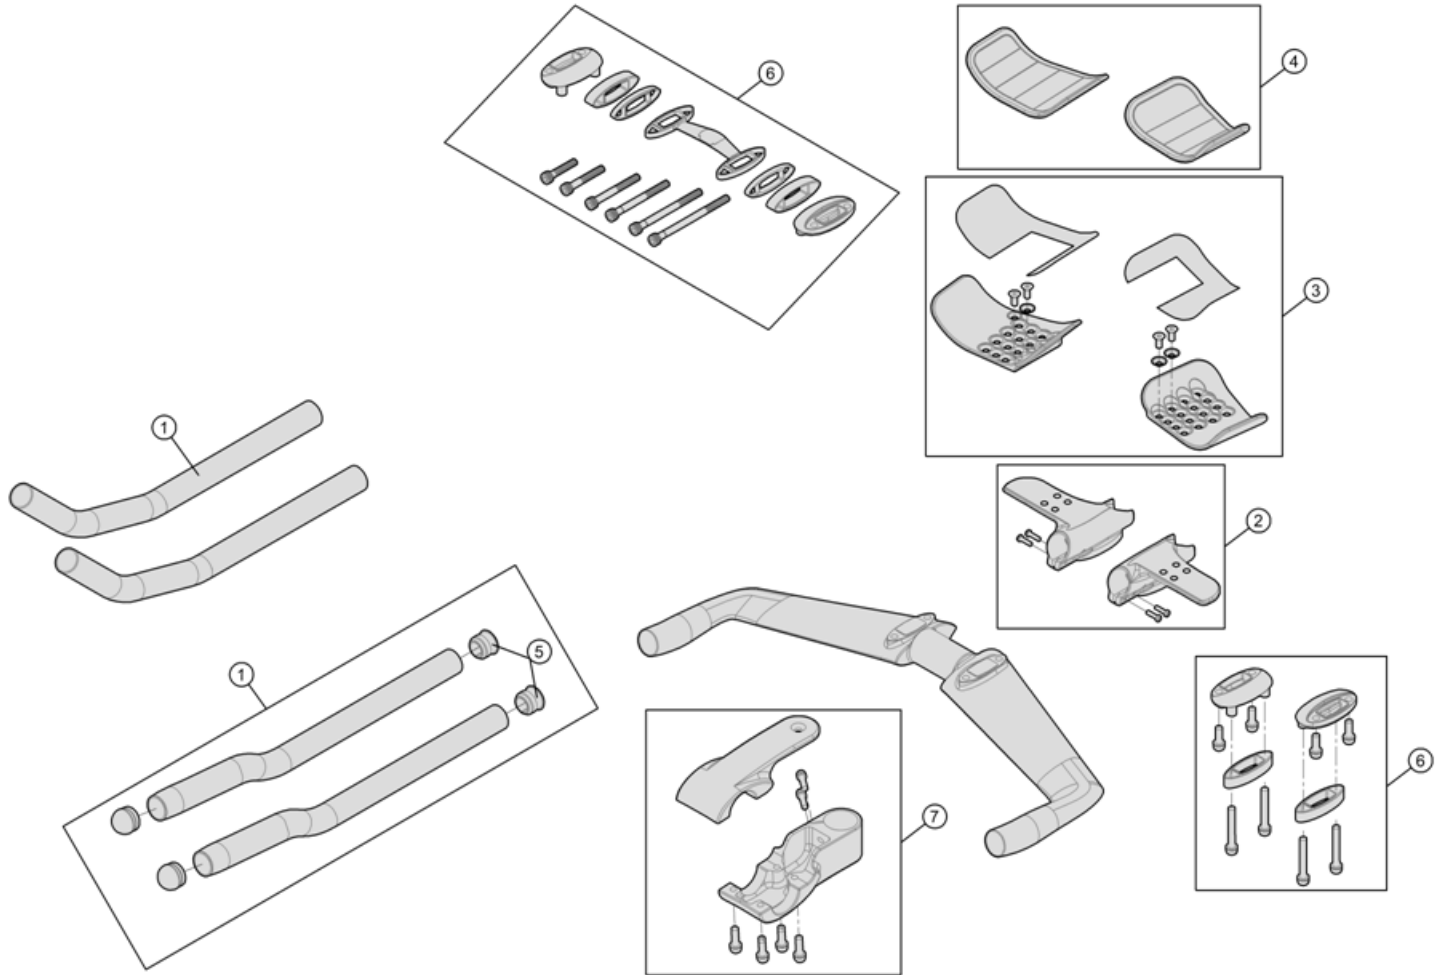

Highly adjustable and customizable Clip-on design, Easy set-up and adjustability via open-access underside bolts

670-0031006033	V0122 TriMax Carbon Si J-Bend	HB-KO-Si012Adj
670-0031006034	V0122 TriMax Carbon Si J-Bend	HB-KO-Si012Adj/BKG
670-0001006031	V0109 TriMax Carbon Si S-Bend	HB-KO-Si012Adj/SB
670-0001006032	V0109 TriMax Carbon Si S-Bend	HB-KO-Si012Adj/SB/BKG

Item No.	FSA Code No.	Description	Notes
1	67000088007030	V0145 Aero Extension S-bend L & R	Vision Trimax Carbon red decal ★
2	67000089000050	V0146 Armrest Plate L & R + ML528 bolts	
3	67000090000110	V0147 Armrest Plate L & R + ML066G bolts (10 mm) + MW225 Washer	Adhesive Velcro Strips included
4	67000084000110	MS293 Armrest Pads L & R	For TriMax Carbon
5	67000062000110	MS294 Aero Extension Rear plug	
6	670-0092000010	V0113 TriMax Carbon Armrest Stack Spacer Kit (Stack height 10mm)	Standard accessory ★
7	67000092010010	V0149 Stem for TriMax Carbon Si	Vision Trimax Carbon Red decal
	67000092010011		Vision Trimax Carbon Black decal

★ Optional Parts

Item No.	FSA Code No.	Description	Notes
1	67000088007031	V0145 Aero Extension S-bend L & R	Vision Trimax Carbon Black decal
1	67000091007030	V0148 Aero Extension J-bend L & R	Vision Trimax Carbon red decal
1	67000091007031	V0148 Aero Extension J-bend L & R	Vision Trimax Carbon black decal
6	670-0009000011	V0113 TriMax Carbon Armrest Stack Spacer Kit (Stack height 25~75mm)	Optional accessory Kit