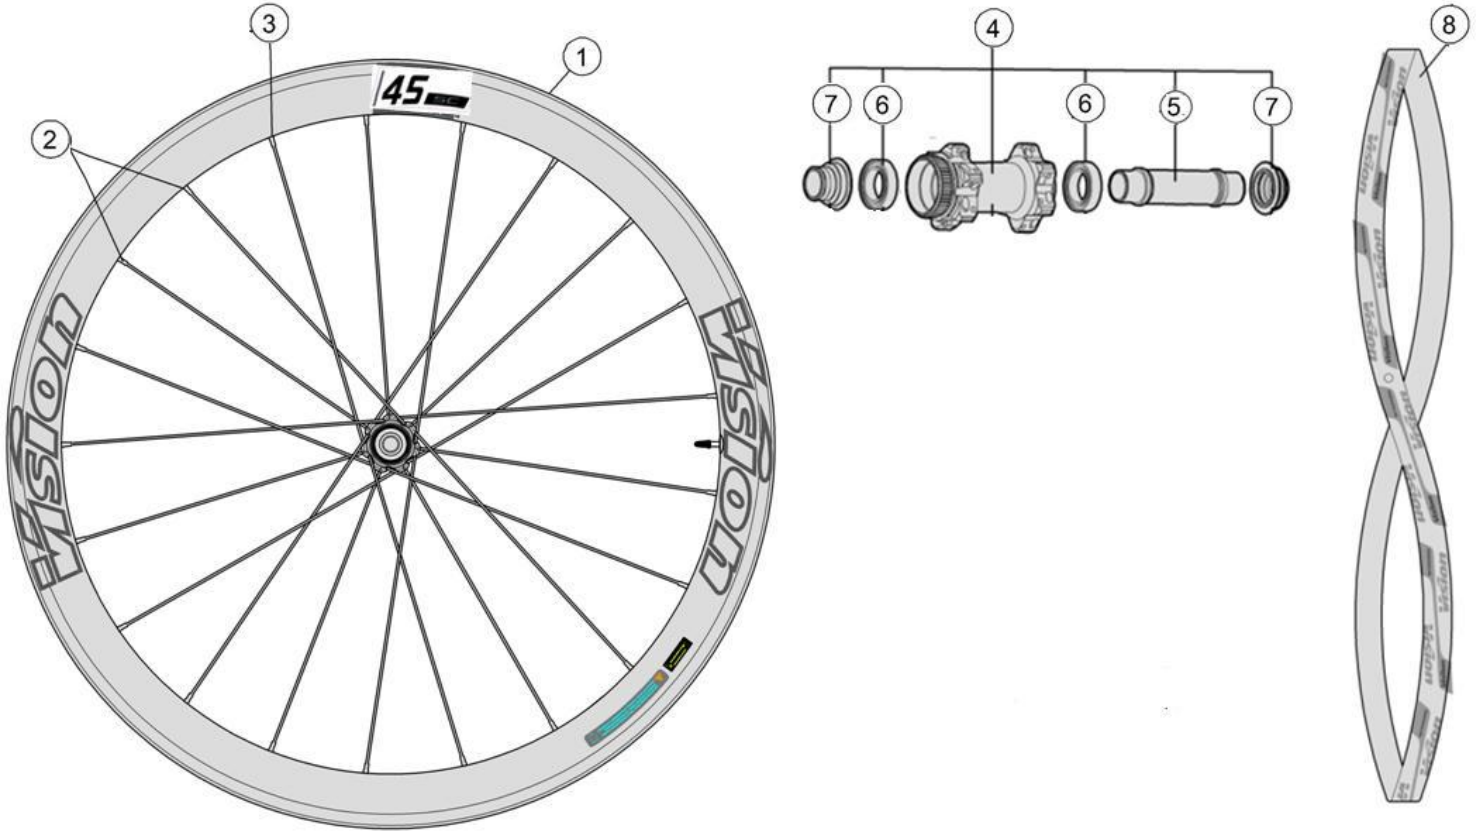

UD carbon clincher/Tubeless rim 60mm depth ;

Spoke lacing pattern 2:1

710-0177163030 Vision SC45 CHTL DB-CL Front WH 21H(U1161)w/o QR, WH-VT-645CHTL/DB-CL/TA12/F (2:1)

Item No.	FSA Code No.	Description	Notes
1	72500200006031	RM278A Front Rim Tubeless Clincher - 21H x 45mm depth (2:1)	With Vision 45 SC decal
2	748-0008007010	SK032R Spoke Kit 277mm x5 pcs	J-bend, Non-drive side
	748-0008017010	SK03291 Spoke Kit 258mm x5 pcs	J-bend, Drive side
3	752-A6052	ML240 14mm Hex Brass Black Nipple Kit x5 pcs	
4	75200841006010	U1161 Front Hub Assembly (2:1)	Centerlock , TA12 Configuration
5	752-0794000000	ME377 Front Hub Axle	
6	752-0323000001	MR018 Steel Bearings x2pcs	
7	752-0522000011	MW632 Front Hub End Caps	
8	75201027000170	MS389 Vision Rim Tape for Clincher Rim	Vision Logo 700C W24 xT0.5mm

Item No.	FSA Code No.	Description	Notes
1	72500200002031	RM278B Rear Rim Clincher (Tubeless) - 24H x 45mm depth (2:1)	With Vision 45 SC decal
2	748-0008051010	SK032R Spoke Kit 277mm x5 pcs	J-bend, Non-drive side
	748-0008007010	SK032X Spoke Kit 254mm x5 pcs	J-bend, Drive side
3	752-A6052	ML240 14mm Hex Brass Black Nipple Kit x5 pcs	
4	75200842002011	U2161 Rear Hub Assembly (2:1) –Shimano compatible	X12 Configuration ★
5	752-0798000010	ME378 Rear Hub Axle	
6	752-0887000000	MR244 Steel Bearings	For Drive side
6	752-0888000000	MR245 Steel Bearings	For Non-drive side
7	752-0832000060	EL381 Freehub Assembly - includes bearing	★Shimano Compatible
8	752-0855000AG0	MW717 Rear Hub Spacer	
9	752-0791000010	MW133 Rear Hub End Caps - Shimano	★For X12 Configuration
10	752-0072000010	MW322 11 Speed Cassette Spacer	Shimano N10/11
11	752-0901000000	W1168 Vision Wheelset Spoke Protector	
12	75201027000170	MS389 Vision Rim Tape for Clincher Rim	Vision Logo 700C W24 xT0.5mm