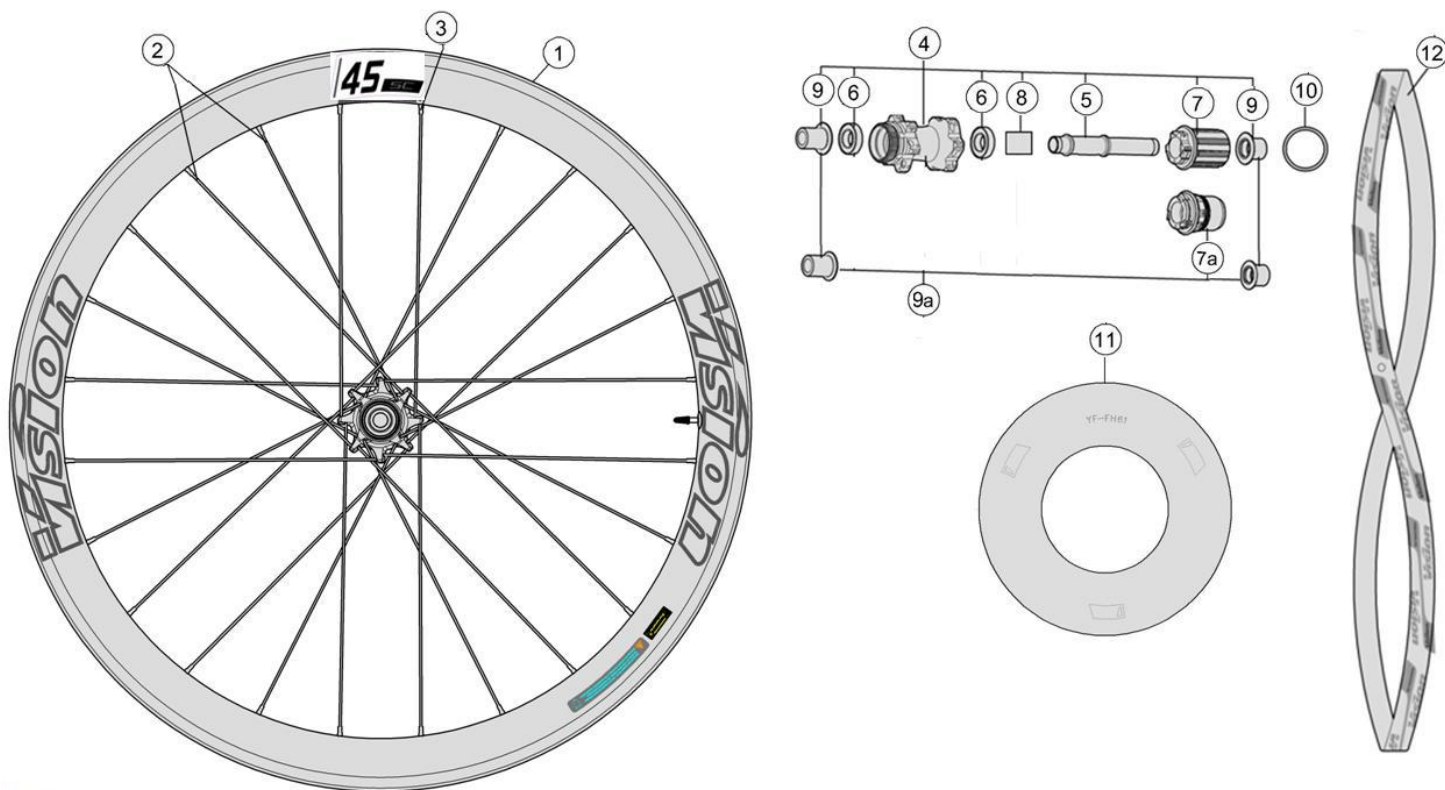

UD carbon clincher/Tubeless rim 60mm depth ;

Spoke lacing pattern 2:1

710-0177163030 Vision SC45 CHTL DB-CL Front WH 21H(U1161)w/o QR, WH-VT-645CHTL/DB-CL/TA12/F (2:1)

Item No.	FSA Code No.	Description	Notes
1	72500200006031	RM278A Front Rim Tubeless Clincher - 21H x 45mm depth (2:1)	With Vision 45 SC decal
2	748-0008007010	SK032R Spoke Kit 277mm x5 pcs	J-bend, Non-drive side
	748-0008017010	SK03291 Spoke Kit 258mm x5 pcs	J-bend, Drive side
3	752-A6052	ML240 14mm Hex Brass Black Nipple Kit x5 pcs	
4	75200841006010	U1161 Front Hub Assembly (2:1)	Centerlock , TA12 Configuration
5	752-0794000000	ME377 Front Hub Axle	
6	752-0323000001	MR018 Steel Bearings x2pcs	
7	752-0522000011	MW632 Front Hub End Caps	
8	75201027000170	MS389 Vision Rim Tape for Clincher Rim	Vision Logo 700C W24 xT0.5mm

Item No.	FSA Code No.	Description	Notes
1	72500200002031	RM278B Rear Rim Clincher (Tubeless) - 24H x 45mm depth (2:1)	With Vision 45 SC decal
2	748-0008051010	SK032R Spoke Kit 277mm x5 pcs	J-bend, Non-drive side
	748-0008007010	SK032X Spoke Kit 254mm x5 pcs	J-bend, Drive side
3	752-A6052	ML240 14mm Hex Brass Black Nipple Kit x5 pcs	
4	75200842002011	U2161 Rear Hub Assembly (2:1) –Shimano compatible	X12 Configuration ★
5	752-0798000010	ME378 Rear Hub Axle	
6	752-0887000000	MR244 Steel Bearings	For Drive side
6	752-0888000000	MR245 Steel Bearings	For Non-drive side
7	752-0832000060	EL381 Freehub Assembly - includes bearing	★Shimano Compatible
8	752-0855000AG0	MW717 Rear Hub Spacer	
9	752-0791000010	MW133 Rear Hub End Caps - Shimano	★For X12 Configuration
10	752-0072000010	MW322 11 Speed Cassette Spacer	Shimano N10/11
11	752-0901000000	W1168 Vision Wheelset Spoke Protector	
12	75201027000170	MS389 Vision Rim Tape for Clincher Rim	Vision Logo 700C W24 xT0.5mm