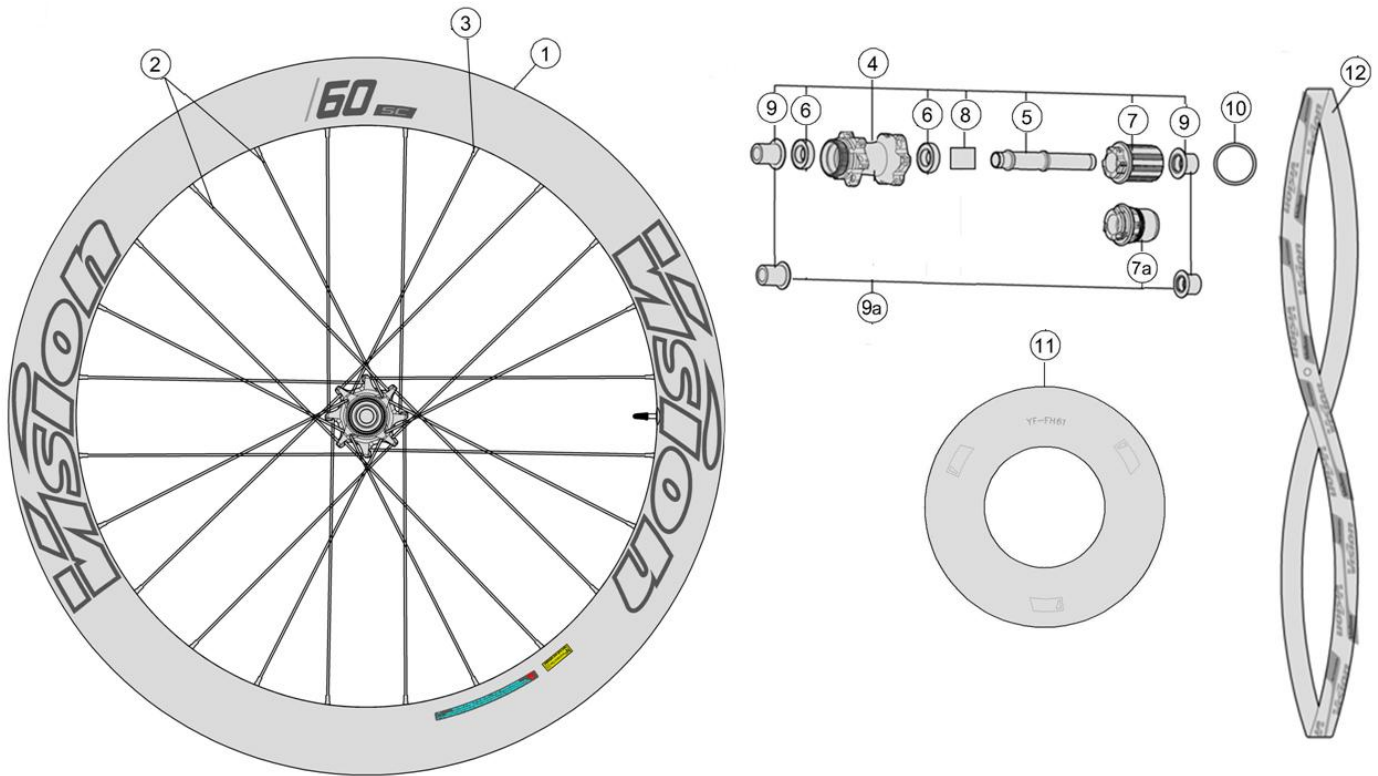

UD carbon clincher/Tubeless rim 60mm depth ;

Spoke lacing pattern 2:1

710-0176163030 Vision SC60 CHTL DB-CL Front WH 21H(U1161)w/o QR,WH-VT-660CHTL/DB-CL/TA12/F(2:1)

Item No.	FSA Code No.	Description	Notes
1	72500201006032	RM279A Front Rim Tubeless Clincher - 21H x 60mm depth (2:1)	With Vision 60 SC decal
2	748-0008025010	SK032J Spoke Kit 262mm x5 pcs	J-bend, Non-drive side
	748-0008040010	SK032L Spoke Kit 248mm x5 pcs	J-bend, Drive side
3	752-A6052	ML240 14mm Hex Brass Black Nipple Kit x5 pcs	
4	75200841006010	U1161 Front Hub Assembly (2:1)	Centerlock , TA12 Configuration
5	752-0794000000	ME377 Front Hub Axle	
6	752-0323000001	MR018 Steel Bearings x2pcs	
7	752-0522000011	MW632 Front Hub End Caps	
8	75201027000170	MS389 Vision Rim Tape for Clincher Rim	Vision Logo 700C W24 xT0.5mm

Item No.	FSA Code No.	Description	Notes
1	72500201002032	RM279B Rear Rim Clincher (Tubeless) - 24H x 60mm depth (2:1)	With Vision 60 SC decal
2	748-0008003010	SK0329 Spoke Kit 260mm x5 pcs	J-bend, Non-drive side
	748-0008047010	SK032N Spoke Kit 238mm x5 pcs	J-bend, Drive side
3	752-A6052	ML240 14mm Hex Brass Black Nipple Kit x5 pcs	
4	75200842002011	U2161 Rear Hub Assembly (2:1) –Shimano compatible	X12 Configuration ★
5	752-0798000010	ME378 Rear Hub Axle	
6	752-0887000000	MR244 Steel Bearings	For Drive side
	752-0888000000	MR245 Steel Bearings	For Non-drive side
7	752-0832000060	EL381 Freehub Assembly - includes bearing	★Shimano Compatible
8	752-0855000AG0	MW717 Rear Hub Spacer	
9	752-0791000010	MW133 Rear Hub End Caps - Shimano	★For X12 Configuration
10	752-0072000010	MW322 11 Speed Cassette Spacer	Shimano N10/11
11	752-0901000000	W1168 Vision Wheelset Spoke Protector	
12	75201027000170	MS389 Vision Rim Tape for Clincher Rim	Vision Logo 700C W24 xT0.5mm