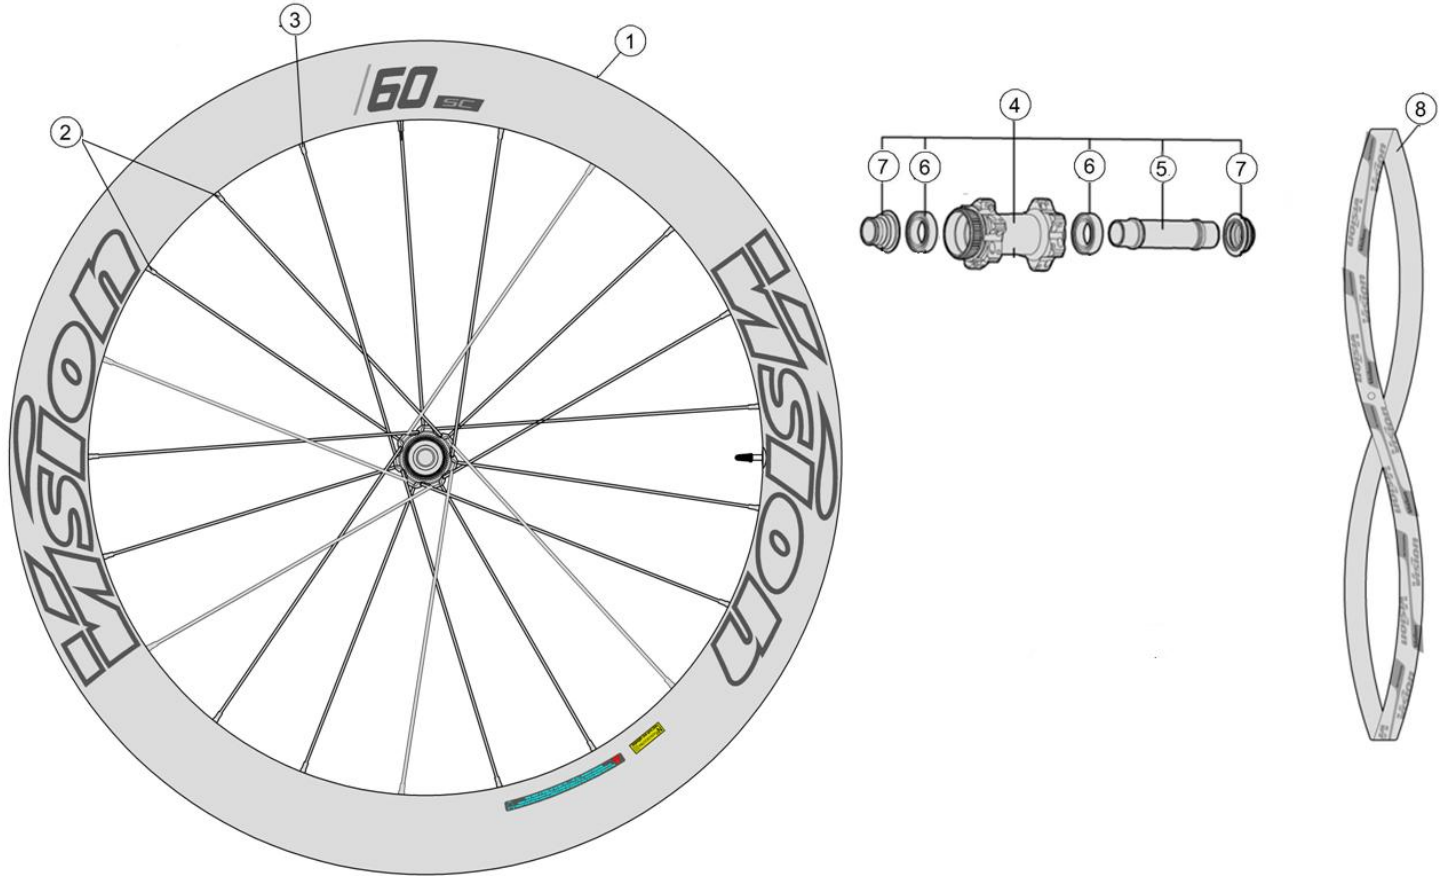

UD carbon clincher/Tubeless rim 60mm depth ;

Spoke lacing pattern 2:1

710-0176163030 Vision SC60 CHTL DB-CL Front WH 21H(U1161)w/o QR,WH-VT-660CHTL/DB-CL/TA12/F(2:1)

Item No.	FSA Code No.	Description	Notes
1	72500201006032	RM279A Front Rim Tubeless Clincher - 21H x 60mm depth (2:1)	With Vision 60 SC decal
2	748-0008025010	SK032J Spoke Kit 262mm x5 pcs	J-bend, Non-drive side
	748-0008040010	SK032L Spoke Kit 248mm x5 pcs	J-bend, Drive side
3	752-A6052	ML240 14mm Hex Brass Black Nipple Kit x5 pcs	
4	75200841006010	U1161 Front Hub Assembly (2:1)	Centerlock , TA12 Configuration
5	752-0794000000	ME377 Front Hub Axle	
6	752-0323000001	MR018 Steel Bearings x2pcs	
7	752-0522000011	MW632 Front Hub End Caps	
8	75201027000170	MS389 Vision Rim Tape for Clincher Rim	Vision Logo 700C W24 xT0.5mm

Item No.	FSA Code No.	Description	Notes
1	72500201002032	RM279B Rear Rim Clincher (Tubeless) - 24H x 60mm depth (2:1)	With Vision 60 SC decal
2	748-0008003010	SK0329 Spoke Kit 260mm x5 pcs	J-bend, Non-drive side
	748-0008047010	SK032N Spoke Kit 238mm x5 pcs	J-bend, Drive side
3	752-A6052	ML240 14mm Hex Brass Black Nipple Kit x5 pcs	
4	75200842002011	U2161 Rear Hub Assembly (2:1) –Shimano compatible	X12 Configuration ★
5	752-0798000010	ME378 Rear Hub Axle	
6	752-0887000000	MR244 Steel Bearings	For Drive side
	752-0888000000	MR245 Steel Bearings	For Non-drive side
7	752-0832000060	EL381 Freehub Assembly - includes bearing	★Shimano Compatible
8	752-0855000AG0	MW717 Rear Hub Spacer	
9	752-0791000010	MW133 Rear Hub End Caps - Shimano	★For X12 Configuration
10	752-0072000010	MW322 11 Speed Cassette Spacer	Shimano N10/11
11	752-0901000000	W1168 Vision Wheelset Spoke Protector	
12	75201027000170	MS389 Vision Rim Tape for Clincher Rim	Vision Logo 700C W24 xT0.5mm