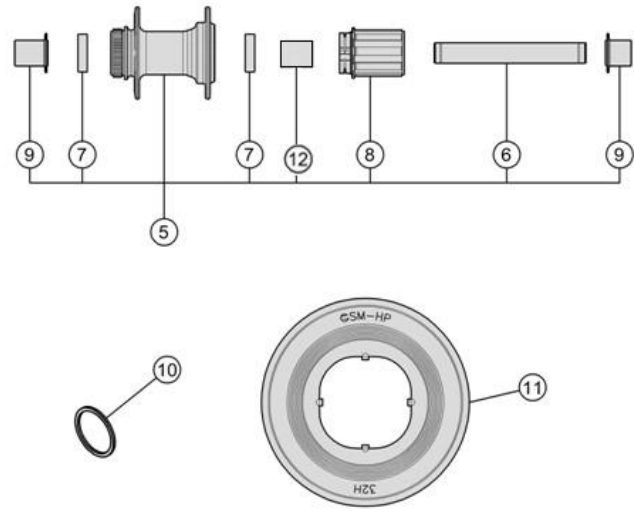

Alloy 30mm Section Tubeless clincher Rim ; J-bend Spokes 24F / 24R for Cervelo

710-0138111030 TC30 DB-CL CH-TL SMN

710-0138116030 TC30 DB-CL CH-TL XDR

Item No.	FSA Code No.	Description	Notes
1	725-0135002010	RM194A Front Rim Tubeless Clincher	Rim Sticker Kit not included
2 3	SPK-TC30DBB2	SPOKES KIT TC30 DB INOX w/NIPPLE	
4	752-0814000000	ZJWH0681 Stickers Rim TC 30 DB (1bk) Vision	
5	75200878002010	U1172 Front Hub DB-CL TA12	Centerlock , TA12 Configuration
6	752-0522000010	Front Hub End Cap TA12 U1111-U1140-U1152-U1172 MW632	Centerlock , TA12 Configuration
7	752-0323000001	MR018/MR243 Bearing Front Hub (18x28x7)	
8	752-0523000010	Front Hub End Cap DB TA15 U1111/U1140/U1152/U1172	Centerlock , TA15 Configuration
9	752-0521000010	Front Hub End Cap DB QR U1096-U1111/40/52/72 MW630	Centerlock , QR Configuration

Item No.	FSA Code No.	Description	Notes
1	725-0135002011	RM194B Rear Rim Tubeless Clincher - 24H x 30mm depth	Rim Sticker Kit not included
2	SPK-TC30DBB2	SPOKES KIT TC30 DB INOX w/NIPPLE	
3			
4	752-0814000000	ZJWH0681 Stickers Rim TC 30 DB (1bk) Vision	
5	75200880002010	U5172 Rear Hub DB-CL X12 XDR	★ Centerlock , X12 Configuration, XDR
6	752-0798000010	ME378 Rear Hub Axle	Centerlock , X12 Configuration
7	75200108000110	Bearing Hub (6902 28x15x7) MR191	For Non-drive side & Drive side
8	752-0764000AEO	EL359 Freehub Assembly - Shimano Compatible	Centerlock rotor mount (includes bearing)
9	752-0767000010	Rear Hub End Cap X12 U2132/U2152/U2172 MW695	Centerlock , X12 Configuration
10	752-0072000010	MW322 11 Speed Cassette Spacer	Shimano N10/11
12	752-0808000790	MW315 Rear Hub Spacer	
13	752-0790000010	Rear Hub End Cap DB QR SH11 U2140-U2152/72 MW132	Centerlock , QR Configuration
14	752-0833000060	Freehub Alloy XDR U5152-U5172-U5144 w/DS Cap EL382	
	752-0793000010	Rear Hub End Cap X12 XDR U2172-U2173-U5140 MW135	

★Optional Parts

Item	FSA Code No.	Description	Notes
5a	75200879002010	U2172 Rear Hub DB-CL X12 Shimano	Centerlock , X12 Configuration, SMN