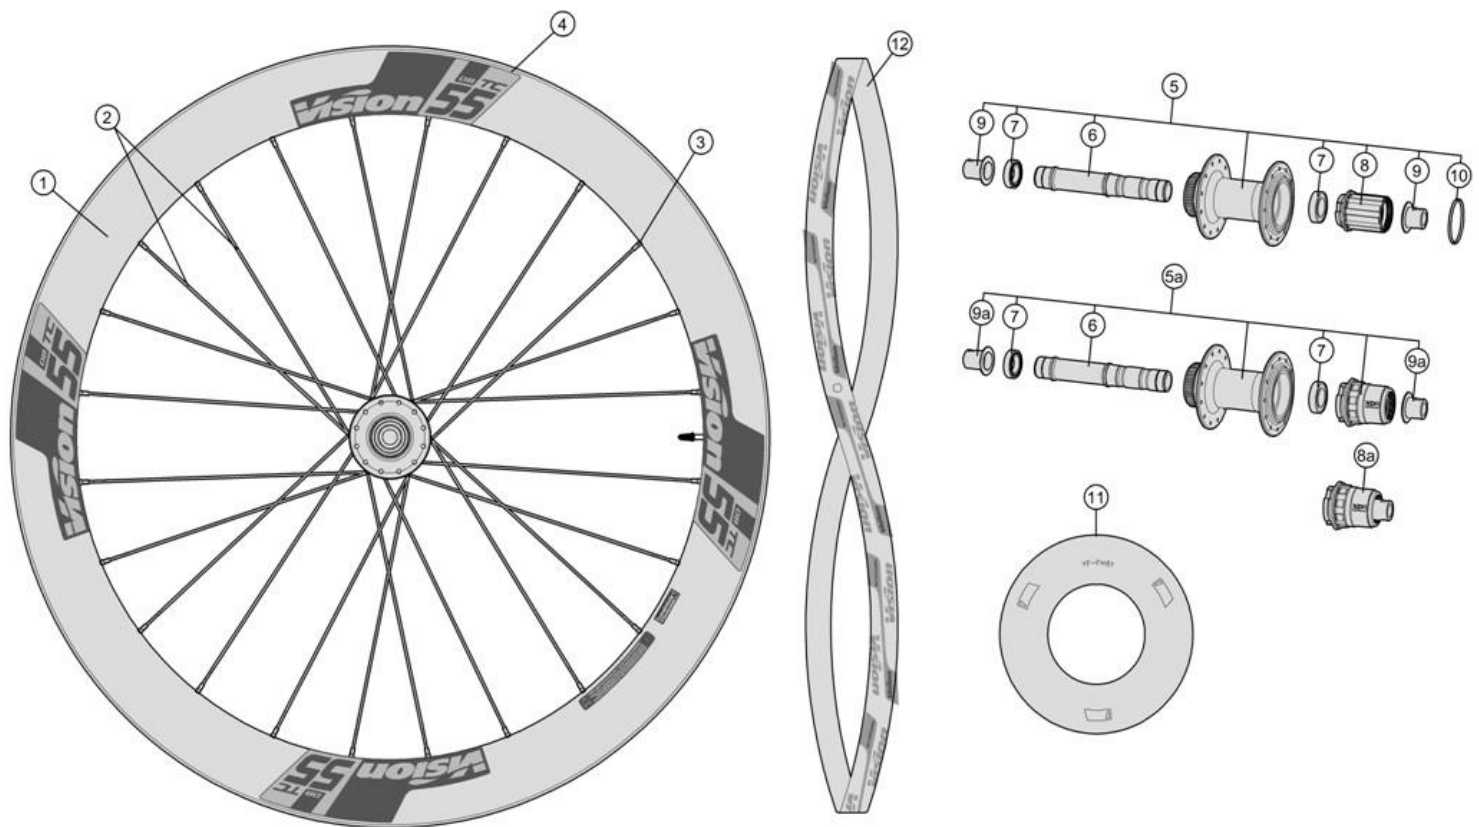

UD carbon clincher 55 mm depth rim ; J-bend spokes 24F / 24R

710-0121111041 TC55 DB-CL CH-TL SMN

710-0121116041 TC55 DB-CL CH-TL XDR

Item No.	FSA Code No.	Description	Notes
1	72500161002030	RM247A Front Rim Tubeless Clincher	Rim Sticker Kit not included
2	SPK-TC55DBB1	SPOKES KIT TC55 DB INOX 255/259mm w/NIPPLE	
3			
4	752-0800000000	ZJWH0684 Rim Sticker Kit - Vision 55 TC DB	
5	75200878002010	U1172 Front Hub Assembly	Centerlock , TA12 Configuration
7	752-0766000000	MR231 Steel Bearings x2pcs	
6	752-0769000010	MW697 Front Hub End Caps	Centerlock , TA12 Configuration
8	752-1006	MS289 Vision Rim Tape for Clincher Rim	Vision Logo 700C W21 xT0.5mm

Item No.	FSA Code No.	Description	Notes
1	72500161002031	RM247B Rear Rim Tubeless Clincher - 24H x 55mm depth	Rim Sticker Kit not included
2 3	SPK-TC55DBB1	SPOKES KIT TC55 DB INOX 254/256mm w/NIPPLE	
4	752-0800000000	ZJWH0684 Rim Sticker Kit - Vision 55 TC DB	
5	75200879002010	U2172 Rear Hub Assembly - Shimano compatible	Centerlock , X12 Configuration
6	752-0765000000	ME367 Rear Hub Axle	Centerlock , X12 Configuration
7	752-0108000110	MR191 Steel Bearings	For Non-drive side & Drive side
8	752-0763000060	EL358 Freehub Assembly - Shimano compatible	Centerlock rotor mount (includes bearing)
9	752-0767000010	MW695 Rear Hub End Caps - Shimano Compatible	Centerlock , X12 Configuration
10	752-0072000010	MW322 11 Speed Cassette Spacer	Shimano N10/11
11	752-0130000000	W1020 Vision Wheelset Spoke Protector	
12	752-1006	MS289 Vision Rim Tape for Clincher Rim	Vision Logo 700C W21 xT0.5mm

★Optional Parts

Item	FSA Code No.	Description	Notes
5a	75200880002010	U5172 Rear Hub Assembly –SRAM XDR 12S Compatible	Centerlock , X12 Configuration
8a	752-0725000020	EL350 Freehub Assembly - SRAM XDR 12S compatible	Include Bearings, Drive side End Caps
9a	752-0768000010	MW696 Rear Hub End Caps - SRAM XDR 12S Compatible	Centerlock , X12 Configuration