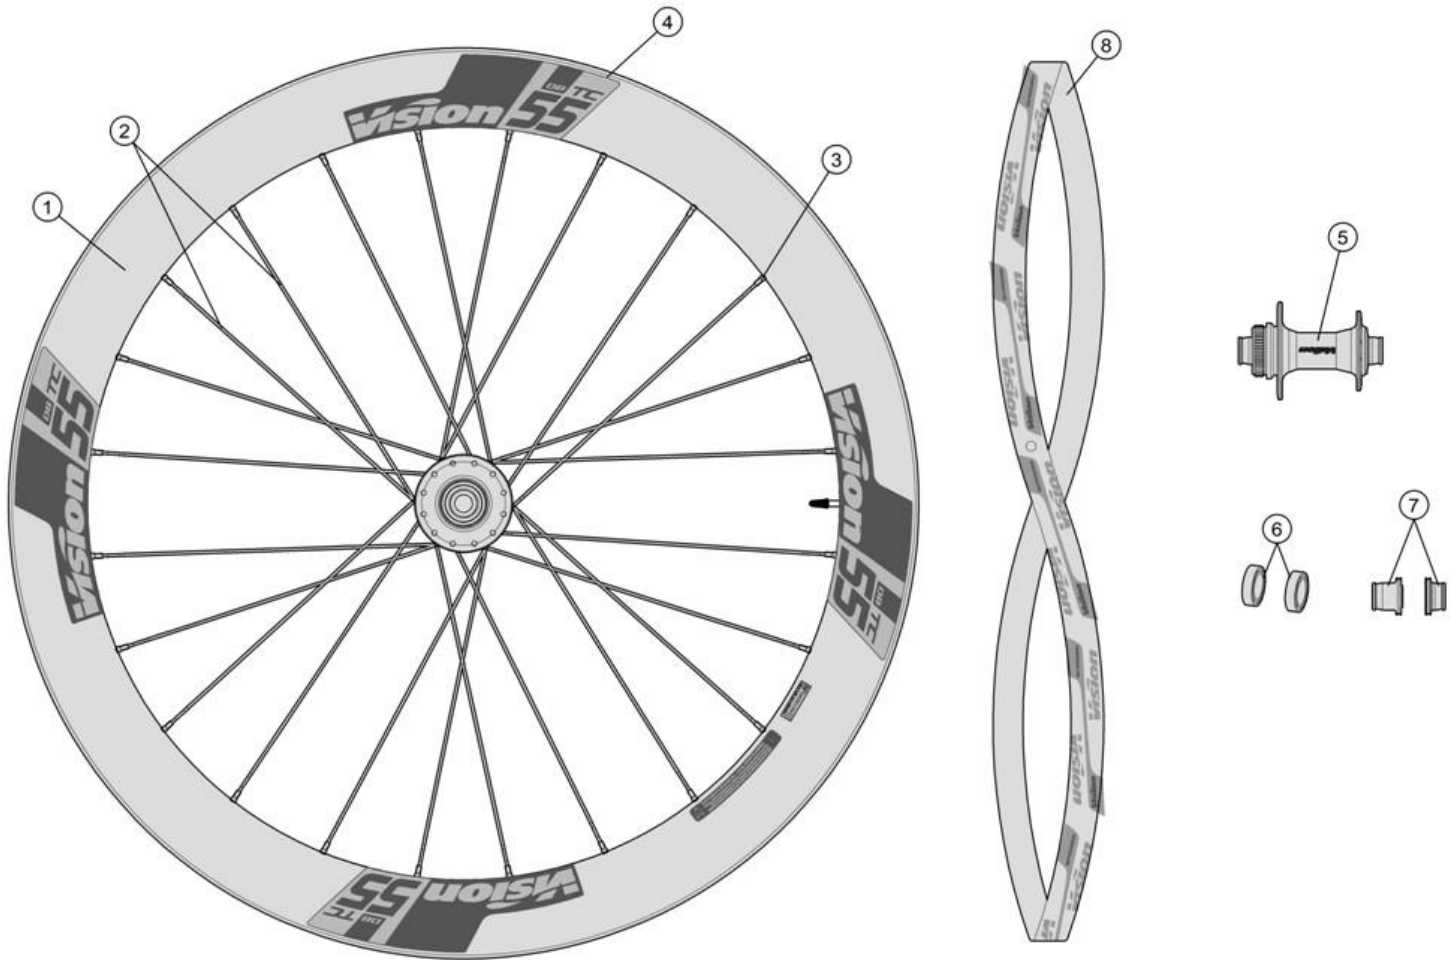

UD carbon clincher 55 mm depth rim ; J-bend spokes 24F / 24R

710-0121111041 TC55 DB-CL CH-TL SMN

710-0121116041 TC55 DB-CL CH-TL XDR

Item No.	FSA Code No.	Description	Notes
1	72500161002030	RM247A Front Rim Tubeless Clincher	Rim Sticker Kit not included
2	SPK-TC55DBB1	SPOKES KIT TC55 DB INOX 255/259mm w/NIPPLE	
3			
4	752-0800000000	ZJWH0684 Rim Sticker Kit - Vision 55 TC DB	
5	75200878002010	U1172 Front Hub Assembly	Centerlock , TA12 Configuration
7	752-0766000000	MR231 Steel Bearings x2pcs	
6	752-0769000010	MW697 Front Hub End Caps	Centerlock , TA12 Configuration
8	752-1006	MS289 Vision Rim Tape for Clincher Rim	Vision Logo 700C W21 xT0.5mm

Item No.	FSA Code No.	Description	Notes
1	72500161002031	RM247B Rear Rim Tubeless Clincher - 24H x 55mm depth	Rim Sticker Kit not included
2 3	SPK-TC55DBB1	SPOKES KIT TC55 DB INOX 254/256mm w/NIPPLE	
4	752-0800000000	ZJWH0684 Rim Sticker Kit - Vision 55 TC DB	
5	75200879002010	U2172 Rear Hub Assembly - Shimano compatible	Centerlock , X12 Configuration
6	752-0765000000	ME367 Rear Hub Axle	Centerlock , X12 Configuration
7	752-0108000110	MR191 Steel Bearings	For Non-drive side & Drive side
8	752-0763000060	EL358 Freehub Assembly - Shimano compatible	Centerlock rotor mount (includes bearing)
9	752-0767000010	MW695 Rear Hub End Caps - Shimano Compatible	Centerlock , X12 Configuration
10	752-0072000010	MW322 11 Speed Cassette Spacer	Shimano N10/11
11	752-0130000000	W1020 Vision Wheelset Spoke Protector	
12	752-1006	MS289 Vision Rim Tape for Clincher Rim	Vision Logo 700C W21 xT0.5mm

★Optional Parts

Item	FSA Code No.	Description	Notes
5a	75200880002010	U5172 Rear Hub Assembly –SRAM XDR 12S Compatible	Centerlock , X12 Configuration
8a	752-0725000020	EL350 Freehub Assembly - SRAM XDR 12S compatible	Include Bearings, Drive side End Caps
9a	752-0768000010	MW696 Rear Hub End Caps - SRAM XDR 12S Compatible	Centerlock , X12 Configuration