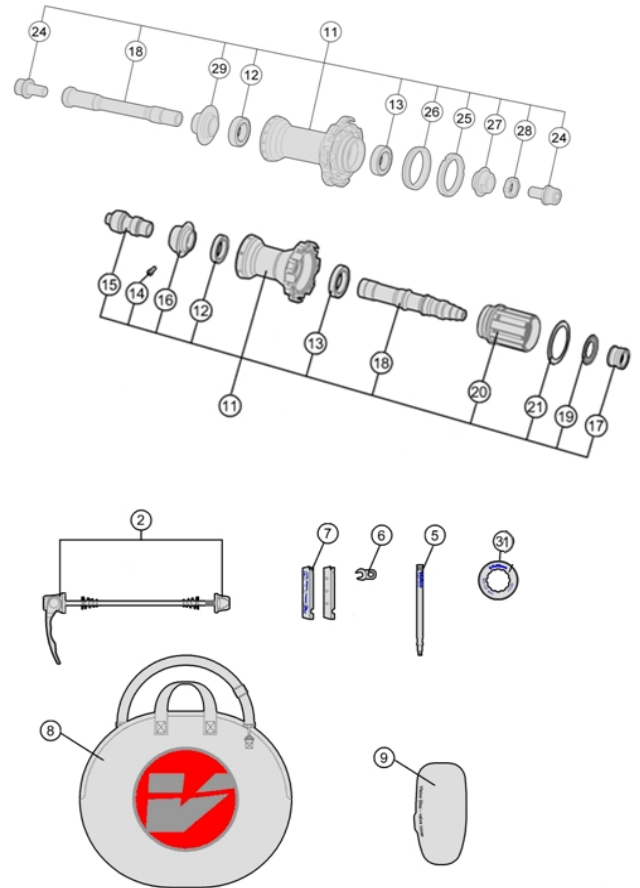

Item No.	FSA Code No.	Description	Notes
1	72500007006030	RM031 Red Rim Tubular -21H (Rim Sticker Kit not included)	
2	750-0003202010	QR-91 Complete Quick Release -146mm	
3	748-0004021520	SK039J Spoke Kit 233mm x5pcs (For drive side)	★233mm direct pull (Inox Flat)
	748-0004001520	SK039G Spoke Kit 231mm x5pcs (For non-drive side)	★231mm direct pull (Inox Flat)
4	752-0172000110	ML354 15mm Hex Brass Black Nipple Kit X5pcs	Alpina ABS hex head nipple
5	752-5122N	E0282B Aluminum Valve Extender – For 81mm section rim	80L
6	75200065000110	E0310 Valve Extender Wrench	
7	405-0003000111	E0499B Brake Pad Kit Black Prince – For Carbon Rims	★Shimano brake block holders
8	752-9003OE	E0169 Vision Wheel Bag	
9	75200174000000	ZJWH0212 Valve cover	
10	75200147000000	ZJWH0213 Rim Sticker Kit VISION+METRON DISC White	★
11	75200047006014	U2048 Rear Hub Assembly –Shimano Compatible	★
12	752-6502	MR126 Steel Bearings	★
13	752-6514	MR028 Steel Bearings – Rear Drive Side	★
14	752-6590OE	ML347 Adjustment Collar Bolts	
15	752-6555OE	MW281 Rear Hub End Cap	
16	752-6584OE	MW282 Preload Adjustment Collar-Rear	
17	752-6591OE	ML355 Rear Hub End Nut	
18	752-1354OE	ME176 Hub Rear Axle - Shimano Compatible	★
19	752-6563	MS268 Seal - Freehub Body Shimano Compatible	
20	752-0064000060	ME195 Freehub Body – Shimano Compatible (Includes Bearings)	★
21	752-0072000010	MW322 11 Speed Convert Ring	Shimano N10/11
22	75200241000030	E0474 Full UD Carbon Fairing With V Sticker	★For drive side
23	75200242000030	E0475 Full UD Carbon Fairing With V Sticker	For non-drive side
30	752-6564OE	ME198 Full UD Carbon Fairing Adhesive Tape	