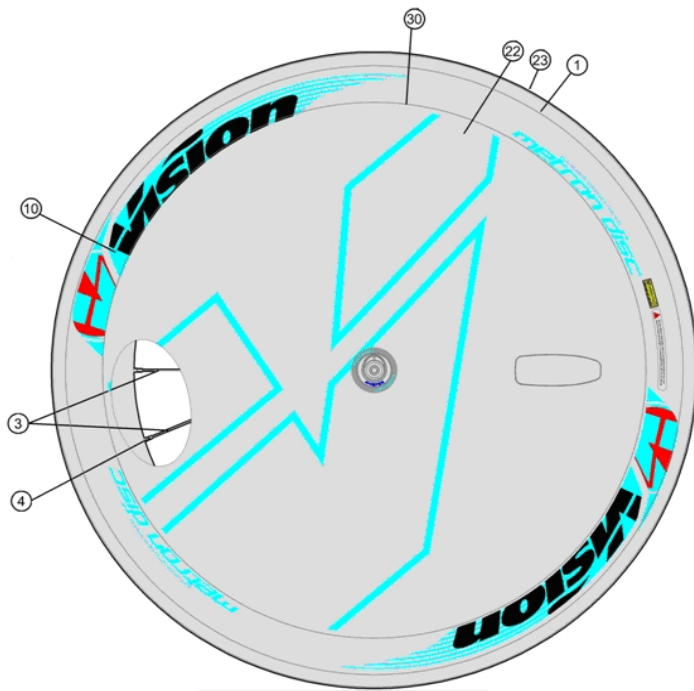

Vision wheelset

Metron Disc WH-VT-872/Disc

Metron Disc Wheel WH-VT-872/Disc/C

Metron Disc Track WH-VT-872/Disc/Track

Full UD carbon fairing construction, New extra light P.R.A. hubs for Direct pull spokes

710-0028004030 / 710-0028004031 WH278{VT-872/Disc/S} Rear Wheel Tubular Shimano compatible

710-0028165030 / 710-0028165031 WH378{WH-VT-872/Disc/R/C} Rear Wheel Tubular Campagnolo compatible

710-0005007030 / 710-0005007031 WH293{WH-VT-872/Disc/TK} Rear Wheel Tubular Track