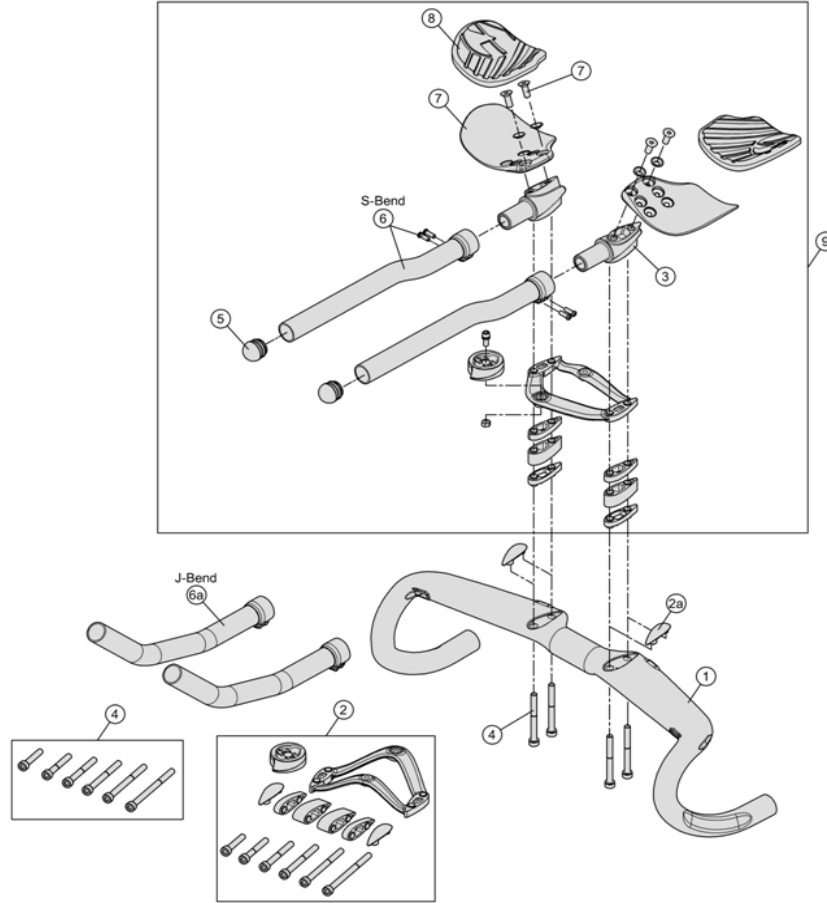

Innovative optional Modular Aero System direct-mount clip-on system for additional versatility

670-0144020030	400W+10mmxΦ31.8mm S-Bend with V0107
670-0144021030	420W+10mmxΦ31.8mm S-Bend with V0107
670-0144022030	440W+10mmxΦ31.8mm S-Bend with V0107

670-0196023030	400W+10mmxΦ31.8mm J-Bend 250mm with V0107	670-0196026030	400W+10mmxΦ31.8mm J-Bend 270mm with V0107	670-0196020030	400W+10mmxΦ31.8mm J-Bend 290mm with V0107
670-0196024030	420W+10mmxΦ31.8mm J-Bend 250mm with V0107	670-0196027030	420W+10mmxΦ31.8mm J-Bend 270mm with V0107	670-0196021030	420W+10mmxΦ31.8mm J-Bend 290mm with V0107
670-0196025030	440W+10mmxΦ31.8mm J-Bend 250mm with V0107	670-0196028030	440W+10mmxΦ31.8mm J-Bend 270mm with V0107	670-0196022030	440W+10mmxΦ31.8mm J-Bend 290mm with V0107

Item No.	FSA Code No.	Description	Notes
1	670-0138035031	HB-KO-270S Metron 4D Flat Handlebar 380W+10mmxΦ31.8mm	★
2	670-0169000000	V0107 Metron Armrest Stack Spacer Kit	
3	670-0185000750	V3065 Aero Extension & Armrest mount Left & Right	
4	670-0186000300	ML539 Aero Extension & Armrest mount Bolts kit	
5	670-0187000110	MS133 Aero Extension plugs	
6	670-0188000030	V0160 Aero Extension Right and left S-Bend	Include Clamps Bolts ★
7	670-0189000110	V0161 Armrest Plates	Include Washers & Bolts
8	670-3767	MS340 Armrest Pads with Velcro Strips	
9	670-0229000030	V0182 Metron 4D S-bend Bar + Spacer Kit	★