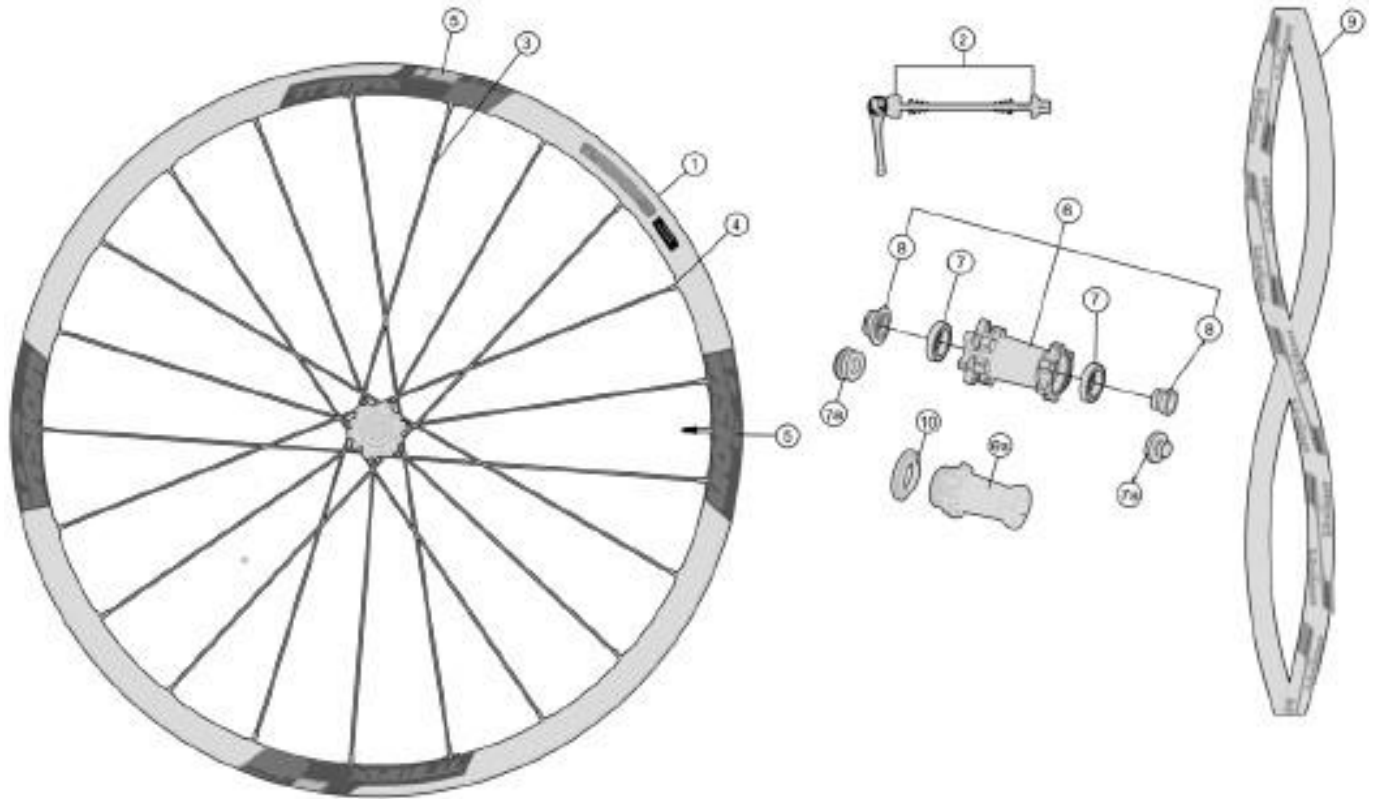

Alloy 35mm section clincher rim, Interspoke milling R06 system;

710-0113231051 TRIMAX35 SC DB-CL CH-TL SMN

710-0113236051 TRIMAX35 SC DB-CL CH-TL XDR

Item No.	FSA Code No.	Description	Notes
1	72500133006050	RM166A RIM TRIMAX 35 DB CH/TL	Rim Sticker Kit not included
3	SPK-TRI35DBB1	SPOKES KIT TRIMAX35 w/NIPPLES	
4			
5	75200762000000	Stickers Rim TRIMAX 35 DB CH-TL (1bk) A0	
6	75200841006010	Front Hub U1161	Centerlock
7	752-0323000001	Bearing Front Hub (18x28x7) MR018/MR243	★ Centerlock rotor mount
8	752-0522000011	Front Hub End Cap TA12 U1111-U1140/61/52/72	Centerlock rotor mount
9	75200188000470	MS328 Rim Tape Red V18 22mm	Vision Logo 700C W22 xT0.5mm
10	752-0902000010	Inner Lock-ring ML678 5mm SMN PNT	1pcs

★ Optional Parts

Item No.	FSA Code No.	Description	Notes
2	75000004304010	QR-65 Alloy Black 112+143 mm	
7b	752-0523000010	Front Hub End Cap DB TA15 U1111/U40/61/ U1152/72	Centerlock rotor mount
7c	752-0521000010	Front Hub End Cap DB QR U1111/40/52/72/75/61	Centerlock rotor mount

★ Optional Parts

Item No.	FSA Code No.	Description	Notes
2	75000004304010	QR-65 Alloy Black 112+143 mm	
9a	75200843002010	U5161 Freehub Alloy XDR w/ DS Cap EL382	
12a	752-0998000010	DS END CAP X12 XDR U5161 MW774	NDS cap = NDS cap SMN
12c	752-0790000010	Rear Hub End Cap DB QR SH U2140/52/72/56/61	Centerlock rotor mount, only