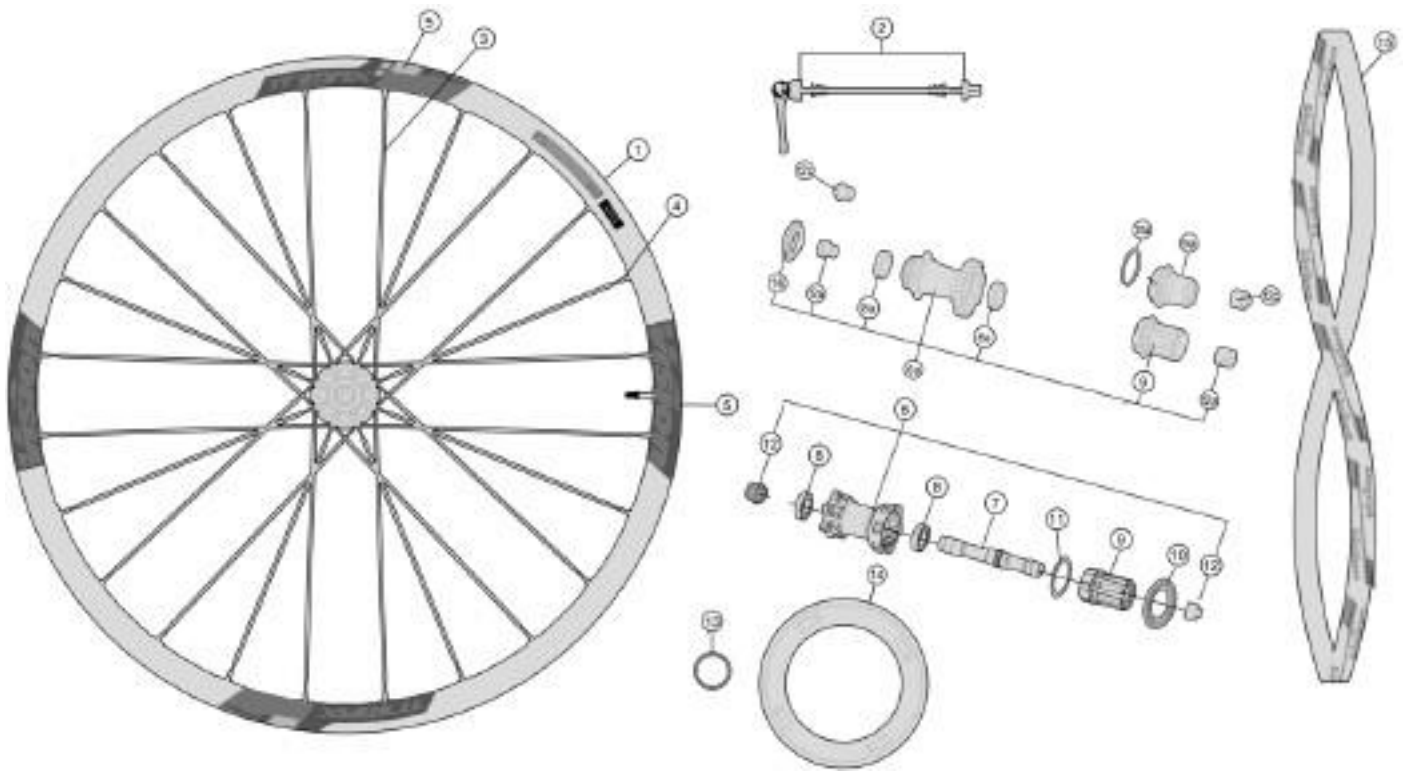

Alloy 35mm section clincher rim, Interspoke milling R06 system;

710-0113231051 TRIMAX35 SC DB-CL CH-TL SMN

710-0113236051 TRIMAX35 SC DB-CL CH-TL XDR

Item No.	FSA Code No.	Description	Notes
1	72500133006050	RM166A RIM TRIMAX 35 DB CH/TL	Rim Sticker Kit not included
3	SPK-TRI35DBB1	SPOKES KIT TRIMAX35 w/NIPPLES	
4			
5	75200762000000	Stickers Rim TRIMAX 35 DB CH-TL (1bk) A0	
6	75200841006010	Front Hub U1161	Centerlock
7	752-0323000001	Bearing Front Hub (18x28x7) MR018/MR243	★ Centerlock rotor mount
8	752-0522000011	Front Hub End Cap TA12 U1111-U1140/61/52/72	Centerlock rotor mount
9	75200188000470	MS328 Rim Tape Red V18 22mm	Vision Logo 700C W22 xT0.5mm
10	752-0902000010	Inner Lock-ring ML678 5mm SMN PNT	1pcs

★ Optional Parts

Item No.	FSA Code No.	Description	Notes
2	75000004304010	QR-65 Alloy Black 112+143 mm	
7b	752-0523000010	Front Hub End Cap DB TA15 U1111/U40/61/ U1152/72	Centerlock rotor mount
7c	752-0521000010	Front Hub End Cap DB QR U1111/40/52/72/75/61	Centerlock rotor mount

★ Optional Parts

Item No.	FSA Code No.	Description	Notes
2	75000004304010	QR-65 Alloy Black 112+143 mm	
9a	75200843002010	U5161 Freehub Alloy XDR w/ DS Cap EL382	
12a	752-0998000010	DS END CAP X12 XDR U5161 MW774	NDS cap = NDS cap SMN
12c	752-0790000010	Rear Hub End Cap DB QR SH U2140/52/72/56/61	Centerlock rotor mount, only