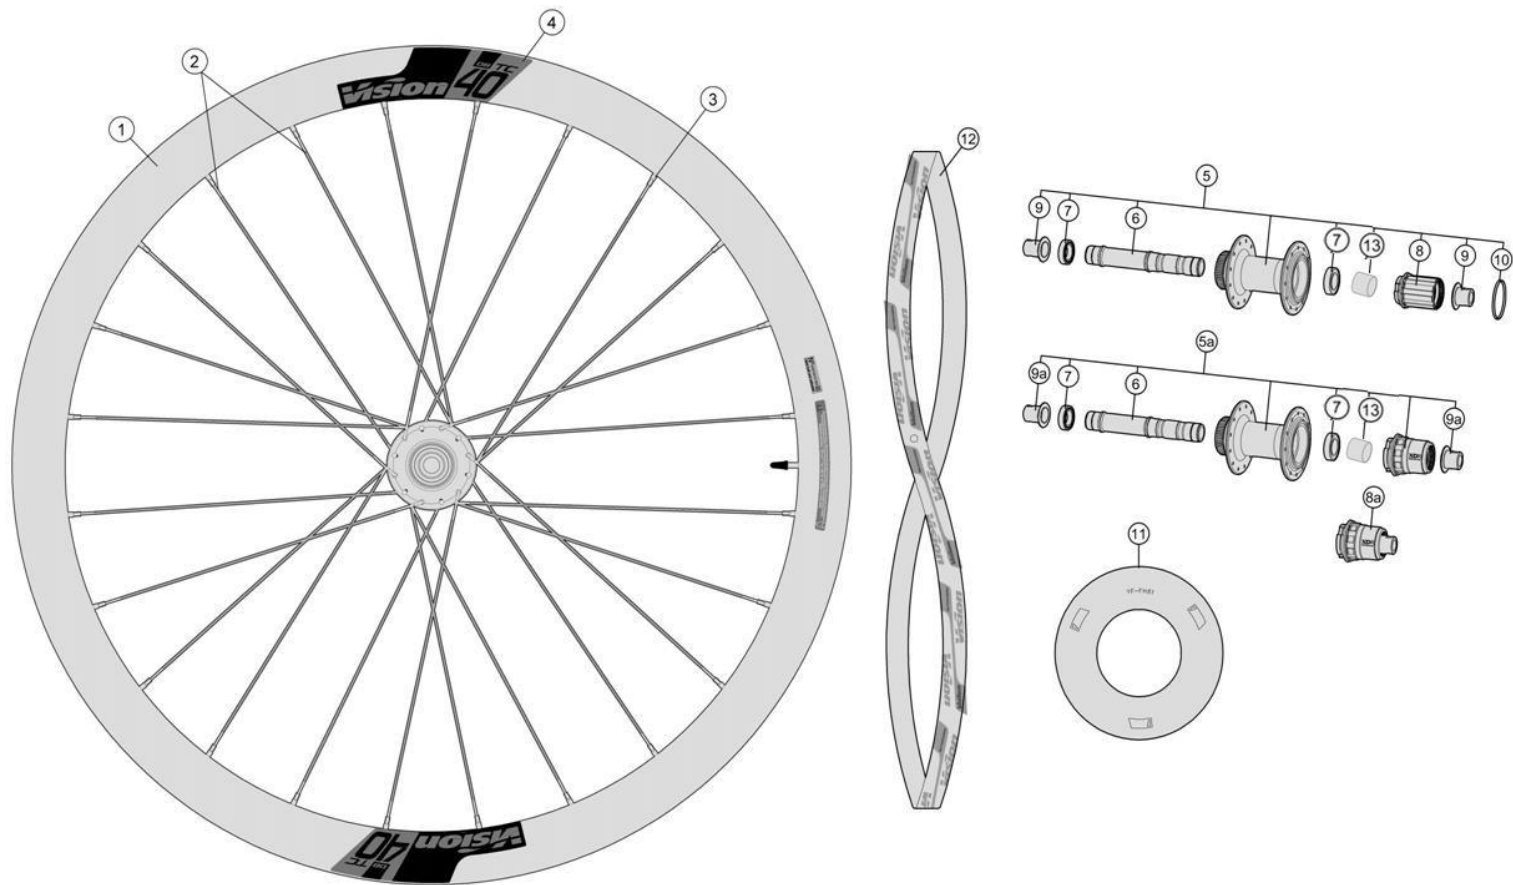

UD carbon clincher 40 mm depth rim ; J-bend spokes 24F / 24R

**710-0137111040** TC40 DB-CL CH-TL SMN

**710-0137116040** TC40 DB-CL CH-TL XDR

Item No.	FSA Code No.	Description	Notes
1	72500160002030	RM248A Front Rim Tubeless Clincher	Rim Sticker Kit not included
2	SPK-TC40DBB1	SPOKES KIT TC40 DB INOX 270/272/275mm w/NIPPLE	
3			
4	75200831000000	ZJWH0683 Rim Sticker Kit - Vision TC 40 DB	
5	75200878002010	U1172 Front Hub Assembly	Centerlock , TA12 Configuration
6	752-0323000001	MR018 Steel Bearings x2pcs	
7	752-0522000011	Front Hub End Cap TA12 U1111-U1140-U1152-U1172 MW632	Centerlock , TA12 Configuration ★
8	75200188000470	MS289 Vision Rim Tape for Clincher Rim	Vision Logo 700C W21 xT0.5mm

★Optional Parts

Item No.	FSA Code No.	Description	Notes
7a	752-0521000010	Front Hub End Cap DB QR U1096-U1111/40/52/72 MW630	Centerlock , QR Configuration
7b	752-0523000010	MW634 Front Hub End Caps	Centerlock , TA15 Configuration

Item No.	FSA Code No.	Description	Notes
1	72500160002031	RM248B Rear Rim Tubeless Clincher	Rim Sticker Kit not included
2	SPK-TC40DBB1	SPOKES KIT TC40 DB INOX 270/272/275mm w/NIPPLE	
3			
4	75200831000000	ZJWH0683 Rim Sticker Kit - Vision TC 40 DB	
5	75200879002010	U2172 Rear Hub Assembly - Shimano compatible	Centerlock , X12 Configuration
6	752-0798000010	ME378 Rear Hub Axle	Centerlock , X12 Configuration
7	75200108000110	Bearing Hub (6902 28x15x7) MR191	For Non-drive side e Drive side
8	752-0832000060	EL381 Freehub Assembly - Shimano compatible	Centerlock rotor mount (includes bearing)
9	752-0767000010	Rear Hub End Cap X12 U2132/U2152 MW695	Centerlock , X12 Configuration
10	752-0072000010	MW322 11 Speed Cassette Spacer	Shimano N10/11
11	75200130000000	W1020 Vision Wheelset Spoke Protector	
12	75200188000470	MS289 Vision Rim Tape for Clincher Rim	Vision Logo 700C W21 xT0.5mm
13	752-0855000AG0	MW717 Rear Hub Spacer	