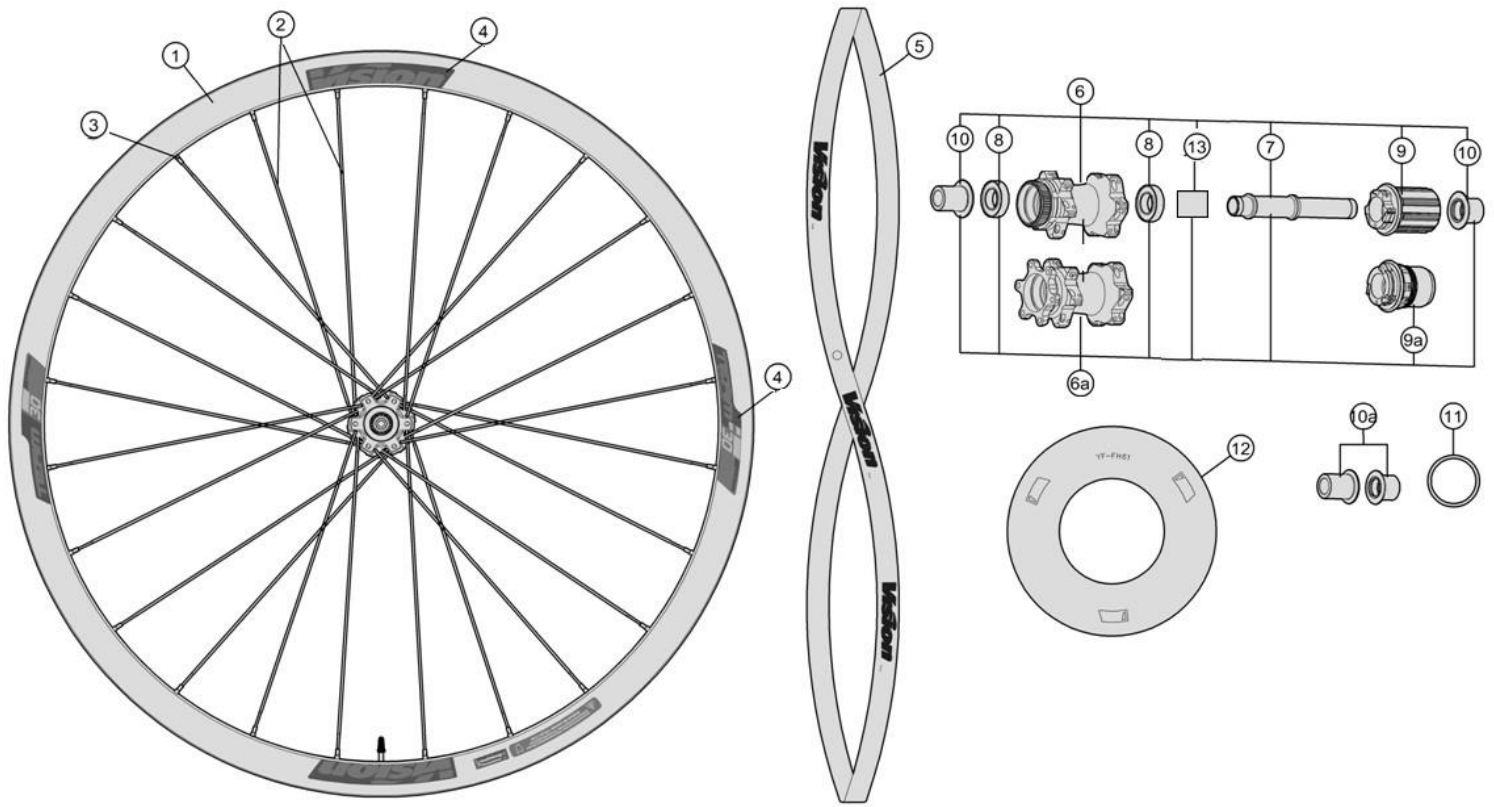

Alloy 30mm Section Tubeless clincher Rim ; Aero Bladed direct pull Spokes, 24H 1:2 Lacing

Item No.	FSA Code No.	Description	Notes
1	725-0182002010	RM261 Rim Tubeless Clincher	Rim Sticker Kit not included
2	748-0031036520	SK059D Spokes Kit 270mm x5 pcs	Direct Pull, Drive side
	748-0031042520	SK059E Spokes Kit 290mm x5 pcs	Direct Pull, Non-Drive side
3	752-0178000020	ML519 14mm Brass Silver Nipple Kit x5 pcs	
4	752-0568000000	ZJWH0552 Rim Sticker Kit Vision+Team 30 Disc Tubeless	
5	752-0188000470	MS328 Vision Rim Tape for Clincher Rim- Red	Vision logo 700C W22 xT0.5mm
6	752-0940002010	U1175 Front Hub Assembly	Centerlock, TA12 Configuration★
7	752-0794000000	ME377 Front Hub Axle	
8	752-0886000000	MR243 Steel Bearings x2pcs	
9	752-0522000011	MW632 Front Hub End Caps	Centerlock & ISO 6-bolt, TA12 Configuration ★

★Optional Parts

Item No.	FSA Code No.	Description	Notes
6a	752-0940002011	U1175 Front Hub Assembly	Centerlock, TA15 configuration
6b	752-0941002010	U1176 Front Hub Assembly	ISO 6-bolt, TA12 Configuration★
6c	752-0941002011	U1176 Front Hub Assembly	ISO 6-bolt, TA15 configuration
9a	752-0523000010	MW634 Front Hub End Caps	Centerlock & ISO 6-bolt, TA15 Configuration