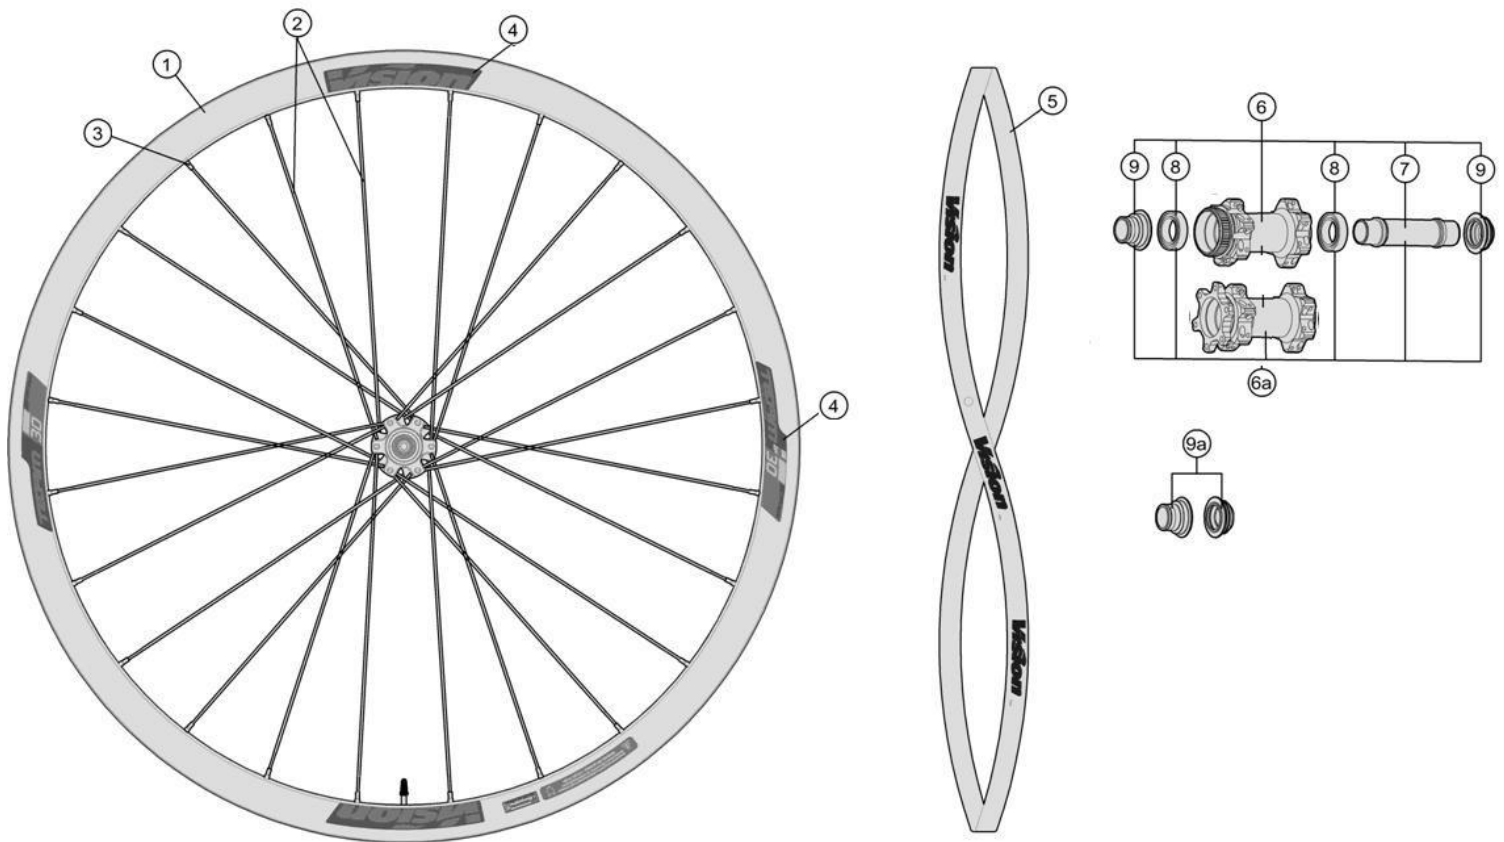

Alloy 30mm Section Tubeless clincher Rim ; Aero Bladed direct pull Spokes, 24H 1:2 Lacing

Item No.	FSA Code No.	Description	Notes
1	725-0182002010	RM261 Rim Tubeless Clincher	Rim Sticker Kit not included
2	748-0031036520	SK059D Spokes Kit 270mm x5 pcs	Direct Pull, Drive side
	748-0031042520	SK059E Spokes Kit 290mm x5 pcs	Direct Pull, Non-Drive side
3	752-0178000020	ML519 14mm Brass Silver Nipple Kit x5 pcs	
4	752-0568000000	ZJWH0552 Rim Sticker Kit Vision+Team 30 Disc Tubeless	
5	752-0188000470	MS328 Vision Rim Tape for Clincher Rim- Red	Vision logo 700C W22 xT0.5mm
6	752-0940002010	U1175 Front Hub Assembly	Centerlock, TA12 Configuration★
7	752-0794000000	ME377 Front Hub Axle	
8	752-0886000000	MR243 Steel Bearings x2pcs	
9	752-0522000011	MW632 Front Hub End Caps	Centerlock & ISO 6-bolt, TA12 Configuration ★

★Optional Parts

Item No.	FSA Code No.	Description	Notes
6a	752-0940002011	U1175 Front Hub Assembly	Centerlock, TA15 configuration
6b	752-0941002010	U1176 Front Hub Assembly	ISO 6-bolt, TA12 Configuration★
6c	752-0941002011	U1176 Front Hub Assembly	ISO 6-bolt, TA15 configuration
9a	752-0523000010	MW634 Front Hub End Caps	Centerlock & ISO 6-bolt, TA15 Configuration