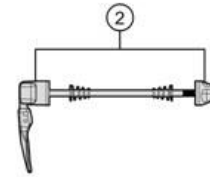

Full Carbon 30mm depth rim; P.R.A. hub with Direct Pull spokes

710-0040191030 METRON30 RB CH-TL SMN

710-0040196030 METRON30 RB CH-TL XDR

710-0039191030 METRON30 RB TUB SMN

710-0039196031 METRON30 RB TUB XDR

Item No.	FSA Code No.	Description	Notes
1	725-0127007030	RM175A Front Rim Clincher Tubeless	★ Rim Sticker Kit not included
2	750-0012101010	QR-93 Vision Quick Release - 114mm	
3	SPK-MTR30SL-A9	SPOKES KIT METRON30RB 281mm w/NIPPLE	
4			
5	752-0670000000	E0706A Valve Extender – 50mm	For Tubeless rim
6	752-0310000010	ME175 Front Hub Axle	
7	405-0016000170	E0065 Brake Pad Kit – For Carbon Rims	★ Shimano brake block holders
8	752-9003	E0169 Vision Wheel Bag	
9	752-0638000001	ZJWH0574 Rim Sticker Metron 30 Tubeless	
10	752-0615007011	U1122 Front Hub Assembly	★ Include Chromoly Steel Bearings
11	752-0631000000	MR216 Chromoly Steel Bearings	★
12	752-6590	ML347 Adjustment Collar Bolt	
13	752-0153000010	MW278 Front Hub End Cap + MS251 O-ring	
14	752-0314000010	MW279 Front Preload Adjustment Collar	Black with Vision logo
15	752-0461000010	MW062 Unthreaded Collar	Black with Vision logo

★Optional Parts

Item No.	FSA Code No.	Description	Notes
1a	710-0039191030	RM158A Front Rim Tubular	Rim Sticker Kit not included
10a	752-0615007012	U1122 Front Hub Assembly	Include Ceramic Bearings
11a	752-6532	MR124 Ceramic Bearings	