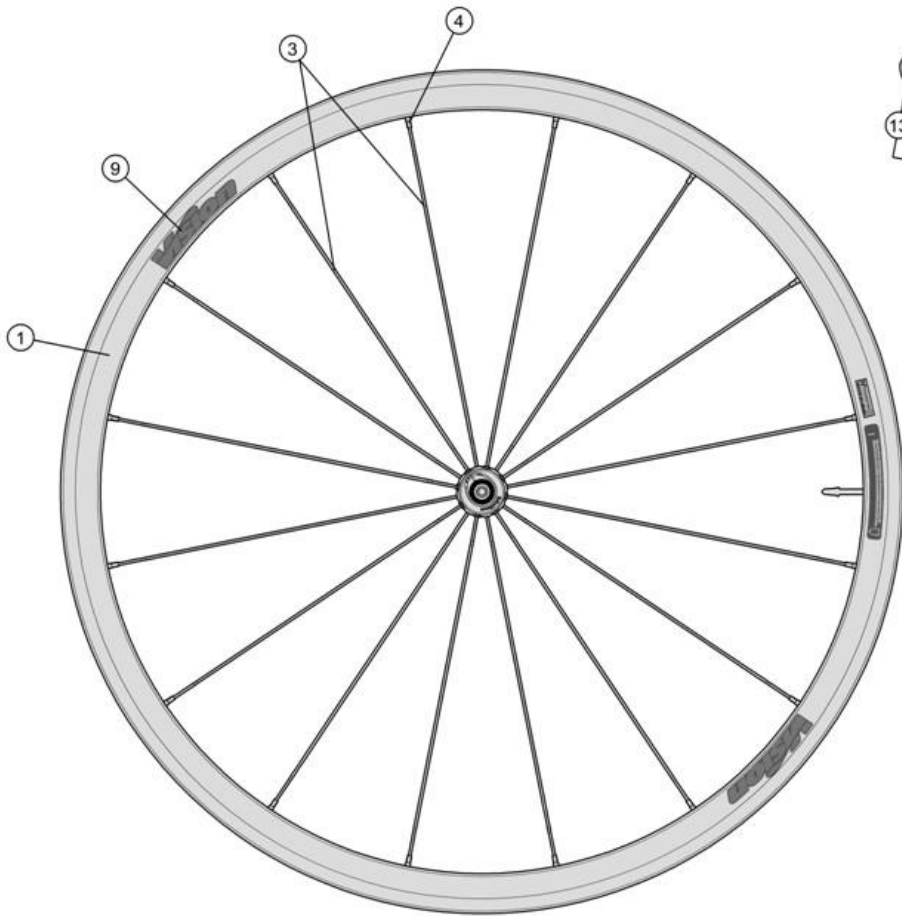

Full Carbon 30mm depth rim; P.R.A. hub with Direct Pull spokes

710-0040191030 METRON30 RB CH-TL SMN

710-0040196030 METRON30 RB CH-TL XDR

710-0039191030 METRON30 RB TUB SMN

710-0039196031 METRON30 RB TUB XDR

Item No.	FSA Code No.	Description	Notes
1	725-0127007030	RM175A Front Rim Clincher Tubeless	★ Rim Sticker Kit not included
2	750-0012101010	QR-93 Vision Quick Release - 114mm	
3	SPK-MTR30SL-A9	SPOKES KIT METRON30RB 281mm w/NIPPLE	
4			
5	752-0670000000	E0706A Valve Extender – 50mm	For Tubeless rim
6	752-0310000010	ME175 Front Hub Axle	
7	405-0016000170	E0065 Brake Pad Kit – For Carbon Rims	★ Shimano brake block holders
8	752-9003	E0169 Vision Wheel Bag	
9	752-0638000001	ZJWH0574 Rim Sticker Metron 30 Tubeless	
10	752-0615007011	U1122 Front Hub Assembly	★ Include Chromoly Steel Bearings
11	752-0631000000	MR216 Chromoly Steel Bearings	★
12	752-6590	ML347 Adjustment Collar Bolt	
13	752-0153000010	MW278 Front Hub End Cap + MS251 O-ring	
14	752-0314000010	MW279 Front Preload Adjustment Collar	Black with Vision logo
15	752-0461000010	MW062 Unthreaded Collar	Black with Vision logo

★Optional Parts

Item No.	FSA Code No.	Description	Notes
1a	710-0039191030	RM158A Front Rim Tubular	Rim Sticker Kit not included
10a	752-0615007012	U1122 Front Hub Assembly	Include Ceramic Bearings
11a	752-6532	MR124 Ceramic Bearings	