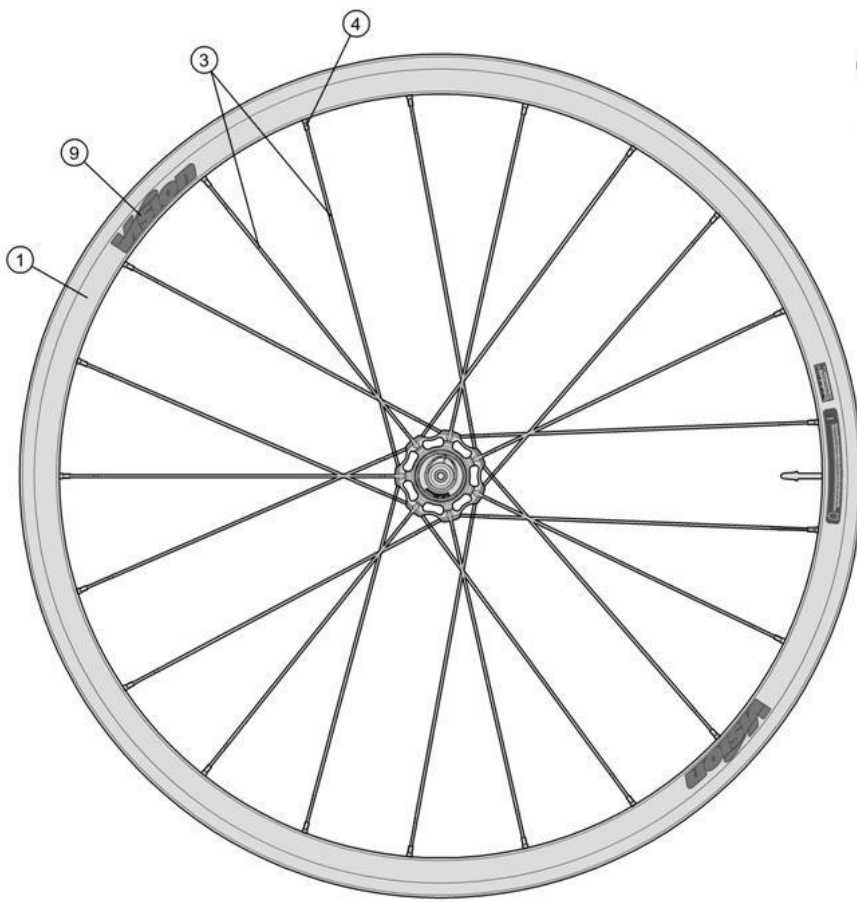

Full Carbon 30mm depth rim; P.R.A. hub with Direct Pull spokes

710-0040191030 METRON30 RB CH-TL SMN

710-0040196030 METRON30 RB CH-TL XDR

710-0039191030 METRON30 RB TUB SMN

710-0039196031 METRON30 RB TUB XDR

Item No.	FSA Code No.	Description	Notes
1	725-0127007030	RM175A Front Rim Clincher Tubeless	★ Rim Sticker Kit not included
2	750-0012101010	QR-93 Vision Quick Release - 114mm	
3	SPK-MTR30SL-A9	SPOKES KIT METRON30RB 281mm w/NIPPLE	
4			
5	752-0670000000	E0706A Valve Extender – 50mm	For Tubeless rim
6	752-0310000010	ME175 Front Hub Axle	
7	405-0016000170	E0065 Brake Pad Kit – For Carbon Rims	★ Shimano brake block holders
8	752-9003	E0169 Vision Wheel Bag	
9	752-0638000001	ZJWH0574 Rim Sticker Metron 30 Tubeless	
10	752-0615007011	U1122 Front Hub Assembly	★ Include Chromoly Steel Bearings
11	752-0631000000	MR216 Chromoly Steel Bearings	★
12	752-6590	ML347 Adjustment Collar Bolt	
13	752-0153000010	MW278 Front Hub End Cap + MS251 O-ring	
14	752-0314000010	MW279 Front Preload Adjustment Collar	Black with Vision logo
15	752-0461000010	MW062 Unthreaded Collar	Black with Vision logo

★Optional Parts

Item No.	FSA Code No.	Description	Notes
1a	710-0039191030	RM158A Front Rim Tubular	Rim Sticker Kit not included
10a	752-0615007012	U1122 Front Hub Assembly	Include Ceramic Bearings
11a	752-6532	MR124 Ceramic Bearings	