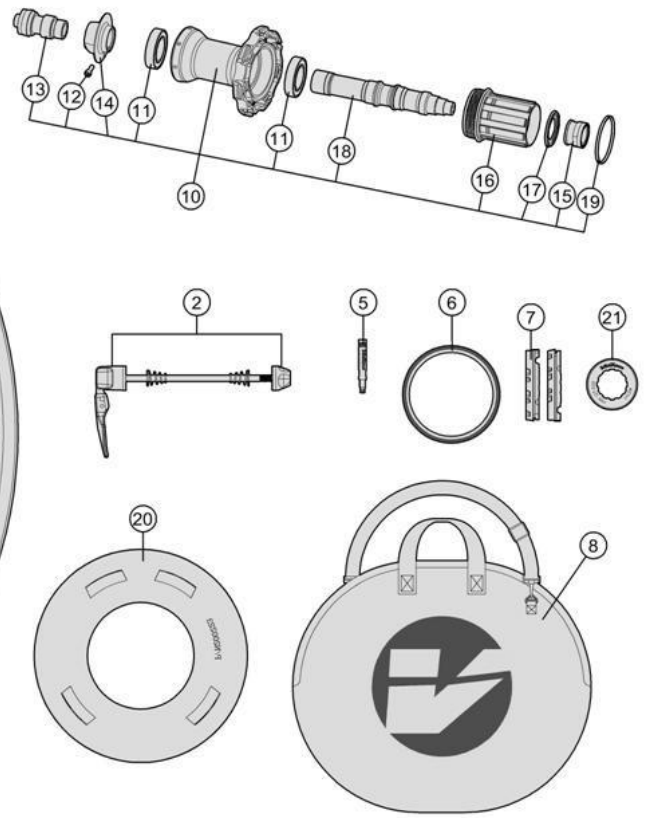

Item No.	FSA Code No.	Description	Notes
1	725-0127006030	RM175B Rear Rim Clincher Tubeless	★Rim Sticker Kit not included
2	750-0012202010	QR-93 Vision Quick Release - 146mm	
3	SPK-MTR30SL-A9	SPOKES KIT METRON30RB 280/281mm w/NIPPLE	
4			
5	752-0670000000	E0706A Valve Extender – 50mm	For Tubeless rim
6	752-0580000110	ME309 Tubeless Rim Tape 25mmx8M	Vision Logo
7	405-0016000170	E0065 Brake Pad Kit – For Carbon Rims	Shimano brake block holders
8	752-9003	E0169 Vision Wheel Bag	
9	752-0638000001	ZJWH0574 Rim Sticker Metron 30 Tubeless	
10	752-0610006011	U2124 Rear Hub Assembly - Shimano compatible white	★Include Chromoly Steel ACB
11	752-0632000000	MR217 Chromoly Steel Bearings	ACB ★
12	752-6590	ML347 Adjustment Collar Bolt	
13	752-0463000010	MW546 Rear Hub End Cap	
14	752-0462000010	MW544 Rear Preload Adjustment Collar	Black with Vision logo
15	752-6591	ML355 Rear Hub End Nut	
16	752-0665000000	EL335 Freehub Assembly – Shimano compatible	★Include Chromoly Steel Bearings
17	752-6563	MS268 Seal for Freehub Assembly - Shimano compatible	
18	752-0467000011	ME260 Rear Hub Axle	
19	752-0072000010	MW322 11 Speed Cassette Spacer	Shimano N10/11
20	752-0073000000	W1089 Vision Wheelset Spoke Protector