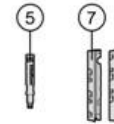

Full Carbon 30mm depth rim; P.R.A. hub with Direct Pull spokes

710-0040191030 METRON30 RB CH-TL SMN

710-0040196030 METRON30 RB CH-TL XDR

710-0039191030 METRON30 RB TUB SMN

710-0039196031 METRON30 RB TUB XDR

Item No.	FSA Code No.	Description	Notes
1	725-0127007030	RM175A Front Rim Clincher Tubeless	★ Rim Sticker Kit not included
2	750-0012101010	QR-93 Vision Quick Release - 114mm	
3	SPK-MTR30SL-A9	SPOKES KIT METRON30RB 281mm w/NIPPLE	
4			
5	752-0670000000	E0706A Valve Extender – 50mm	For Tubeless rim
6	752-0310000010	ME175 Front Hub Axle	
7	405-0016000170	E0065 Brake Pad Kit – For Carbon Rims	★ Shimano brake block holders
8	752-9003	E0169 Vision Wheel Bag	
9	752-0638000001	ZJWH0574 Rim Sticker Metron 30 Tubeless	
10	752-0615007011	U1122 Front Hub Assembly	★ Include Chromoly Steel Bearings
11	752-0631000000	MR216 Chromoly Steel Bearings	★
12	752-6590	ML347 Adjustment Collar Bolt	
13	752-0153000010	MW278 Front Hub End Cap + MS251 O-ring	
14	752-0314000010	MW279 Front Preload Adjustment Collar	Black with Vision logo
15	752-0461000010	MW062 Unthreaded Collar	Black with Vision logo

★Optional Parts

Item No.	FSA Code No.	Description	Notes
1a	710-0039191030	RM158A Front Rim Tubular	Rim Sticker Kit not included
10a	752-0615007012	U1122 Front Hub Assembly	Include Ceramic Bearings
11a	752-6532	MR124 Ceramic Bearings	