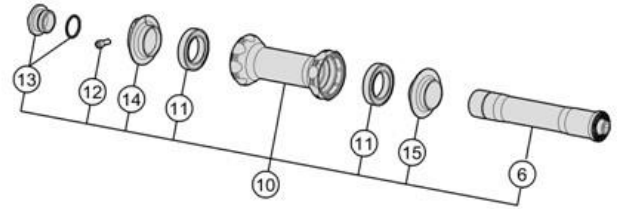

Full Carbon 30mm depth rim; P.R.A. hub with Direct Pull spokes

710-0040191030 METRON30 RB CH-TL SMN

710-0040196030 METRON30 RB CH-TL XDR

710-0039191030 METRON30 RB TUB SMN

710-0039196031 METRON30 RB TUB XDR

Item No.	FSA Code No.	Description	Notes
1	725-0127007030	RM175A Front Rim Clincher Tubeless	★ Rim Sticker Kit not included
2	750-0012101010	QR-93 Vision Quick Release - 114mm	
3	SPK-MTR30SL-A9	SPOKES KIT METRON30RB 281mm w/NIPPLE	
4			
5	752-0670000000	E0706A Valve Extender – 50mm	For Tubeless rim
6	752-0310000010	ME175 Front Hub Axle	
7	405-0016000170	E0065 Brake Pad Kit – For Carbon Rims	★ Shimano brake block holders
8	752-9003	E0169 Vision Wheel Bag	
9	752-0638000001	ZJWH0574 Rim Sticker Metron 30 Tubeless	
10	752-0615007011	U1122 Front Hub Assembly	★ Include Chromoly Steel Bearings
11	752-0631000000	MR216 Chromoly Steel Bearings	★
12	752-6590	ML347 Adjustment Collar Bolt	
13	752-0153000010	MW278 Front Hub End Cap + MS251 O-ring	
14	752-0314000010	MW279 Front Preload Adjustment Collar	Black with Vision logo
15	752-0461000010	MW062 Unthreaded Collar	Black with Vision logo

★Optional Parts

Item No.	FSA Code No.	Description	Notes
1a	710-0039191030	RM158A Front Rim Tubular	Rim Sticker Kit not included
10a	752-0615007012	U1122 Front Hub Assembly	Include Ceramic Bearings
11a	752-6532	MR124 Ceramic Bearings	

★ Optional Parts

Item No.	FSA Code No.	Description	Notes
1a	72500106006031	RM158B Rear Rim Tubular	Rim Sticker Kit not included
10a	752-0711000010	U5124 Rear Hub Assembly – SRAM XDR compatible	
10a	752-0667000060	U2124 Rear Hub Assembly – Campy compatible	
11a	752-0389000000	MR209 Ceramic Bearings	ACB
16a	752-0666000050	EL340 Freehub Assembly – Shimano compatible	Include Ceramic Bearings