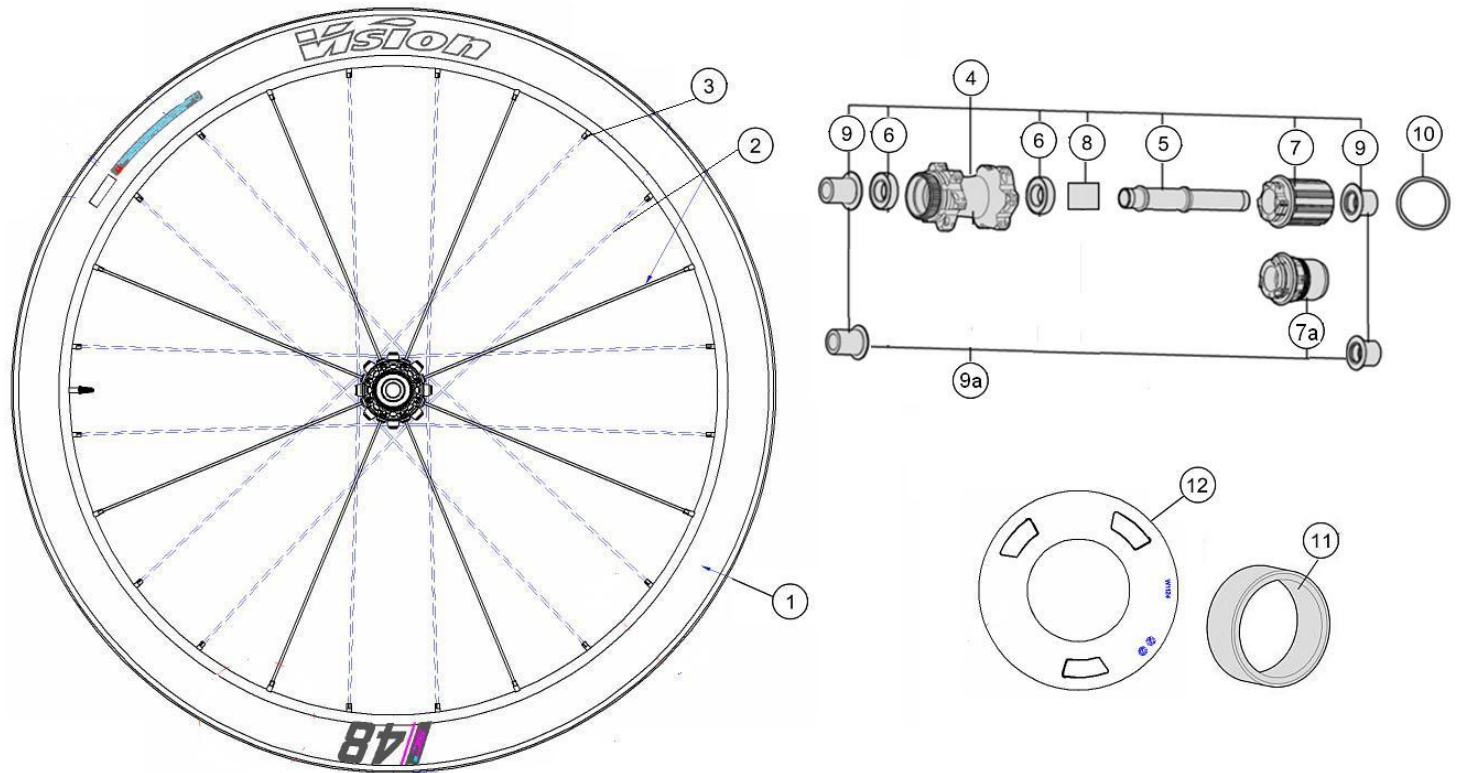

Full carbon clincher rim 48mm depthx31.1mm widthx25mm ID; Non-P.R.A. hubs Direct pull spokes **Spoke lacing pattern 2:1**

710-0187163030 Vision 48 SC i25 DB Centerlock Clincher Carbon Front WH 21H w/o QR WH-VT-648CHTL/DB-CL/TA12/F

Item No.	FSA Code No.	Description	Notes
1	725-0223006031	RM327A Vision SC 48 i25 DB Centerlock Clincher Carbon Front Rim 21H	With decal
2	748-0047051010	SK084B Stainless Spoke Kit 254mm (5pcs)	For drive side
	748-0047006010	SK084D Stainless Spoke Kit 275mm (5pcs)	For Non-drive side
3	752-A6052	ML240 Nipple Black (5pcs)	
4	75200841006011	U1161 V-200 DB-CL/TA12 Front Hub 21H w/Vision logo(DP 2:1)	
5	752-0794000000	ME377 Front Hub Axle	
6	752-0323000001	MR018 Steel Bearings x2pcs	
7	752-0522000011	MW632 Front Hub End Caps	
8	752-0997000110	ME438 Road Tubeless Tape Black 28mmx10M w/Vision logo	For 1 Bike

710-0187074030 Vision 48 SC i25 DB Centerlock Clincher Carbon Rear WH SMN 11/12S 24Hw/o QR WH-VT-648CHTL/DB-CL/X12/S/R
 710-0187078030 Vision 48 SC i25 DB Centerlock Clincher Carbon Rear WH SRAM XDR 24H(w/o QR, WH-VT-648CHTL/DB-CL/X12/XDR/R

Item No.	FSA Code No.	Description	Notes
1	725-0223002031	RM327B Vision SC 48 i25 DB Centerlock Clincher Carbon Rear Rim 24H	With decal
2	748-0047026010	SK084C Stainless Spoke Kit 273mm (5pcs)	For drive side
	748-0047064010	SK084A Stainless Spoke Kit 252mm (5pcs)	For Non-drive side
3	752-A6052	ML240 Nipple Black (5pcs)	
4	75200842002011	U2161 V-200 DB-CL/X12 Rear Hub 24H 11S/12S w/Vision logo (DP 2:1)	
5	752-0798000010	ME378 Rear Hub Axle	
6	752-0887000000	MR244 Steel Bearings	For Drive side
	752-0888000000	MR245 Steel Bearings	For Non-drive side
7	752-0832000060	EL381 Freehub Assembly - includes bearing	SMN 11S/12S
8	752-0855000AG0	MW717 Rear Hub Spacer	
9	752-0791000010	MW133 Rear Hub End Caps - Shimano	
10	752-0072000010	MW322 10 Speed Cassette Spacer	
11	752-0997000110	ME438 Road Tubeless Tape Black 28mmx10M w/Vision logo	For 1 Bike
12	752-0570000000	W1124 Spoke Protector	