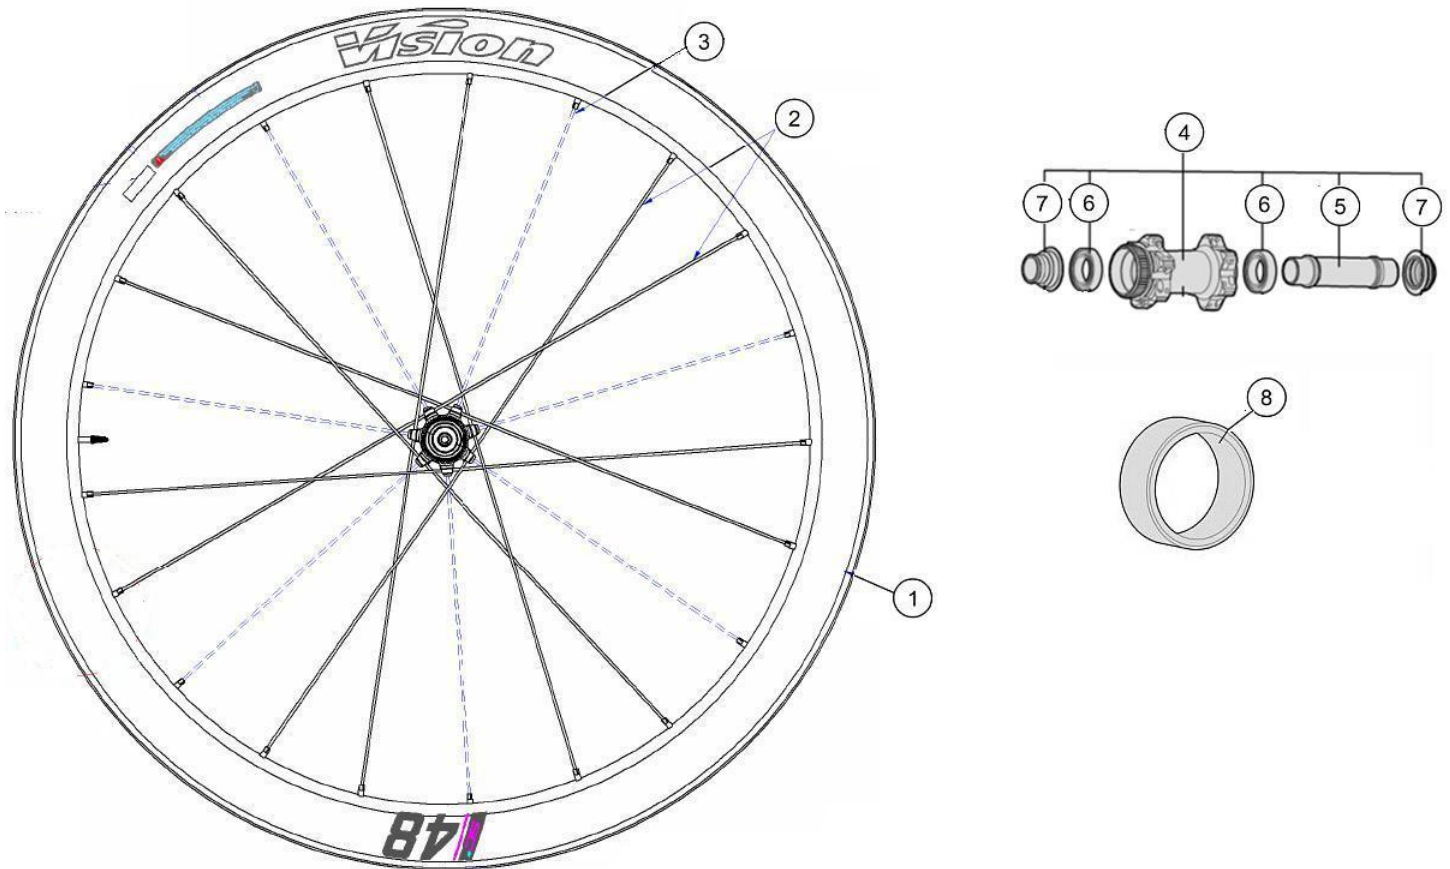

Full carbon clincher rim 48mm depthx31.1mm widthx25mm ID; Non-P.R.A. hubs Direct pull spokes **Spoke lacing pattern 2:1**

710-0187163030 Vision 48 SC i25 DB Centerlock Clincher Carbon Front WH 21H w/o QR WH-VT-648CHTL/DB-CL/TA12/F

Item No.	FSA Code No.	Description	Notes
1	725-0223006031	RM327A Vision SC 48 i25 DB Centerlock Clincher Carbon Front Rim 21H	With decal
2	748-0047051010	SK084B Stainless Spoke Kit 254mm (5pcs)	For drive side
	748-0047006010	SK084D Stainless Spoke Kit 275mm (5pcs)	For Non-drive side
3	752-A6052	ML240 Nipple Black (5pcs)	
4	75200841006011	U1161 V-200 DB-CL/TA12 Front Hub 21H w/Vision logo(DP 2:1)	
5	752-0794000000	ME377 Front Hub Axle	
6	752-0323000001	MR018 Steel Bearings x2pcs	
7	752-0522000011	MW632 Front Hub End Caps	
8	752-0997000110	ME438 Road Tubeless Tape Black 28mmx10M w/Vision logo	For 1 Bike

710-0187074030 Vision 48 SC i25 DB Centerlock Clincher Carbon Rear WH SMN 11/12S 24Hw/o QR WH-VT-648CHTL/DB-CL/X12/S/R
 710-0187078030 Vision 48 SC i25 DB Centerlock Clincher Carbon Rear WH SRAM XDR 24H(w/o QR, WH-VT-648CHTL/DB-CL/X12/XDR/R

Item No.	FSA Code No.	Description	Notes
1	725-0223002031	RM327B Vision SC 48 i25 DB Centerlock Clincher Carbon Rear Rim 24H	With decal
2	748-0047026010	SK084C Stainless Spoke Kit 273mm (5pcs)	For drive side
	748-0047064010	SK084A Stainless Spoke Kit 252mm (5pcs)	For Non-drive side
3	752-A6052	ML240 Nipple Black (5pcs)	
4	75200842002011	U2161 V-200 DB-CL/X12 Rear Hub 24H 11S/12S w/Vision logo (DP 2:1)	
5	752-0798000010	ME378 Rear Hub Axle	
6	752-0887000000	MR244 Steel Bearings	For Drive side
	752-0888000000	MR245 Steel Bearings	For Non-drive side
7	752-0832000060	EL381 Freehub Assembly - includes bearing	SMN 11S/12S
8	752-0855000AG0	MW717 Rear Hub Spacer	
9	752-0791000010	MW133 Rear Hub End Caps - Shimano	
10	752-0072000010	MW322 10 Speed Cassette Spacer	
11	752-0997000110	ME438 Road Tubeless Tape Black 28mmx10M w/Vision logo	For 1 Bike
12	752-0570000000	W1124 Spoke Protector	