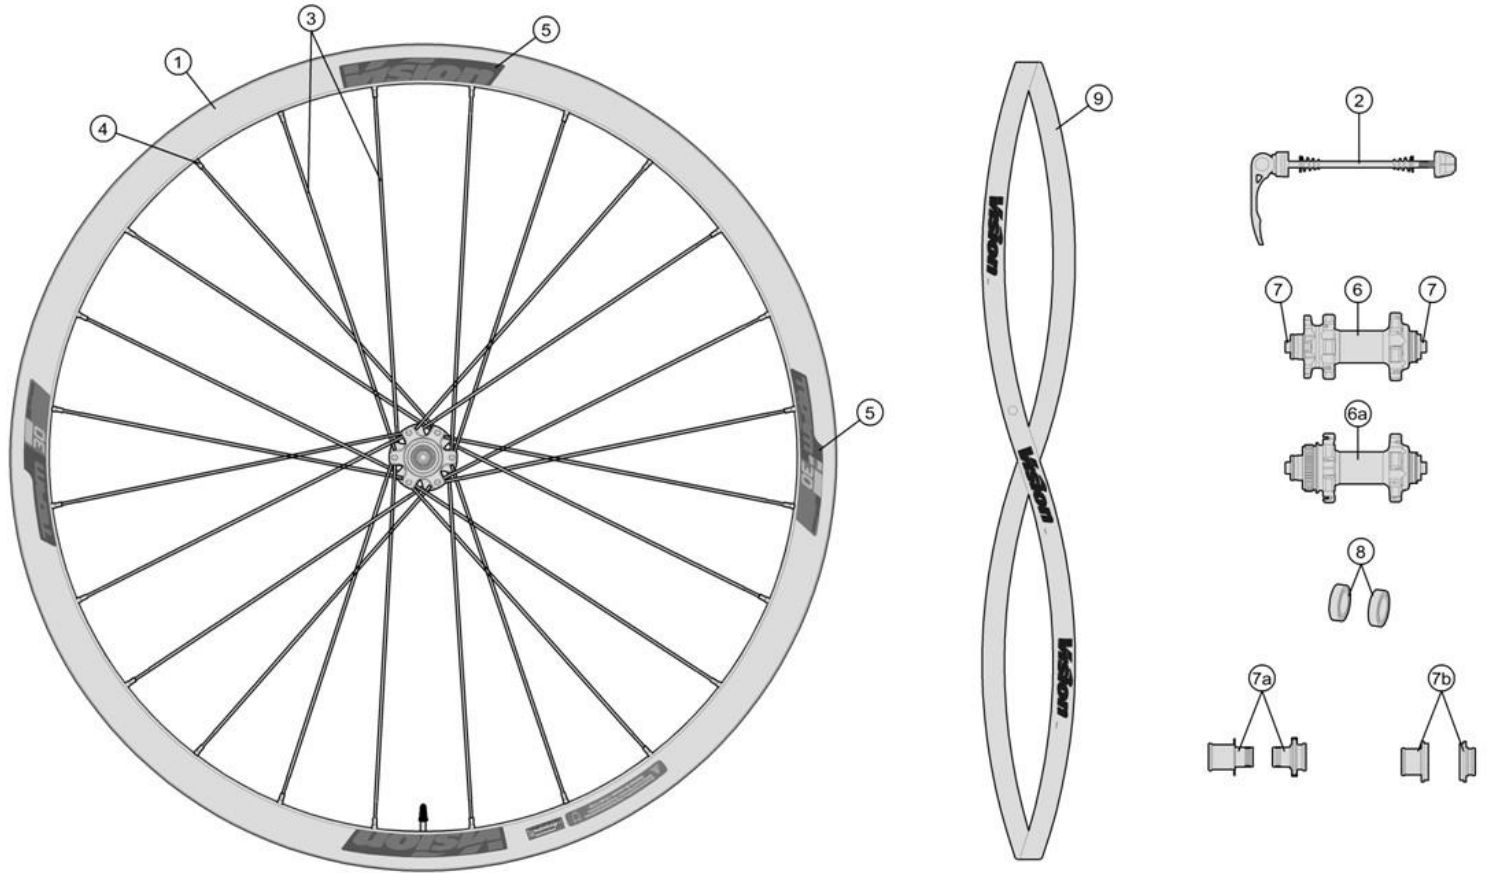

Alloy 30mm Section Tubeless clincher Rim ; Aero Bladed direct pull Spokes

Item No.	FSA Code No.	Description	Notes
1	725-0074002050	RM133A Front Rim Tubeless Clincher	Rim Sticker Kit not included
2	750-0010101010	QR-25 Quick Release -114mm	For QR Configuration
3	748-0026011110	SK055F Spokes Kit 283mm x5 pcs	Direct Pull, ISO 6-bolt & Centerlock (Non-drive side)
	748-0026013110	SK055G Spokes Kit 285mm x5 pcs	Direct Pull, ISO 6-bolt & Centerlock (Drive side)
4	752-0178000020	ML519 14mm Brass Silver Nipple Kit x5 pcs	
5	752-0568000000	ZJWH0552 Rim Sticker Kit Team 30 Disc Black	
6	752-0351002010	U1096 Front Hub Assembly	ISO 6-bolt rotor Mount & QR Configuration ★
7	752-0521000010	MW630 Front Hub End Caps	ISO 6-bolt & Centerlock, QR Configuration ★
8	752-0323000001	MR018 Steel Bearings x2pcs	
9	752-0188000470	MS328 Vision Rim Tape for Clincher Rim- Red	Vision logo 700C W22 xT0.5mm

★Optional Parts

Item No.	FSA Code No.	Description	Notes
6	752-0351002011	U1096 Front Hub Assembly, Vision Logo	ISO 6-bolt rotor mount, TA12 configuration
	752-0351002012	U1096 Front Hub Assembly, Vision Logo	ISO 6-bolt rotor mount, TA15 configuration
6a	752-0453020010	U1111 Front Hub Assembly, Vision Logo	Centerlock rotor mount, QR configuration
	752-0453020011	U1111 Front Hub Assembly, Vision Logo	Centerlock rotor mount, TA12 configuration
	752-0453020012	U1111 Front Hub Assembly, Vision Logo	Centerlock rotor mount, TA15 configuration
7a	752-0523000010	MW634 Front Hub End Caps	ISO 6-bolt & Centerlock rotor mount, TA15 Configuration
7b	752-0522000010	MW632 Front Hub End Caps	ISO 6-bolt & Centerlock rotor mount, TA12 Configuration