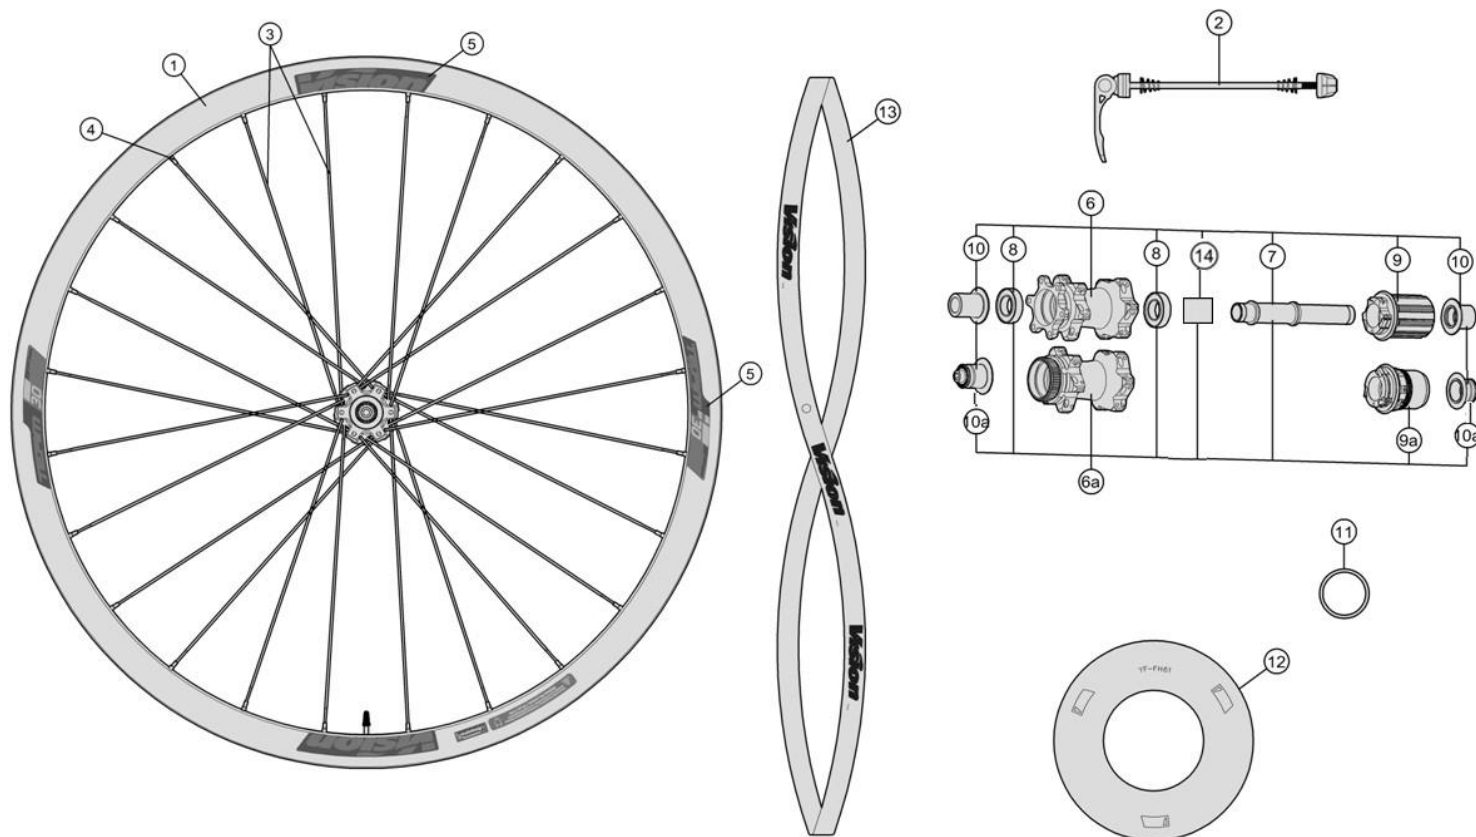

Item No.	FSA Code No.	Description	Notes
1	725-0074002051	RM133B Rear Rim Tubeless Clincher	Rim Sticker Kit not included
2	752-0010206011	QR-25 Quick Release -151mm	For QR configuration 135/142mm OLD
3	748-0026011110	SK055F Spokes Kit 283mm x5 pcs	Direct Pull, Drive side
	748-0026013110	SK055G Spokes Kit 285mm x5 pcs	Direct Pull, Non-drive side
4	752-0178000020	ML519 14mm Brass Silver Nipple Kit x5 pcs	
5	752-0568000000	ZJWH0552 Rim Sticker Kit Team 30 Disc Black	
6	752-0352002012	U2096 Rear Hub Assembly - Shimano compatible	★6-bolt rotor mount, X12 configuration
7	752-0558000010	ME303 Rear Hub Axle	
8	752-0495000002	MR017 Steel Bearings	For Non-drive side
	752-0077000001	MR028 Steel Bearings	For Drive side
9	752-0559000000	EL323 Freehub Assembly - includes bearing	★Shimano Compatible
10	752-0524000010	MW636 Rear Hub End Caps	★For QR Configuration
11	752-0072000010	MW322 10 Speed Cassette Spacer	Shimano N10/11
12	752-0130000000	W1020 Vision Wheelset Spoke Protector	
13	752-0188000470	MS328 Vision Rim Tape for Clincher Rim- Red	Vision logo 700C W22 xT0.5mm
14	752-0806000790	MW199 Rear Hub Spacer