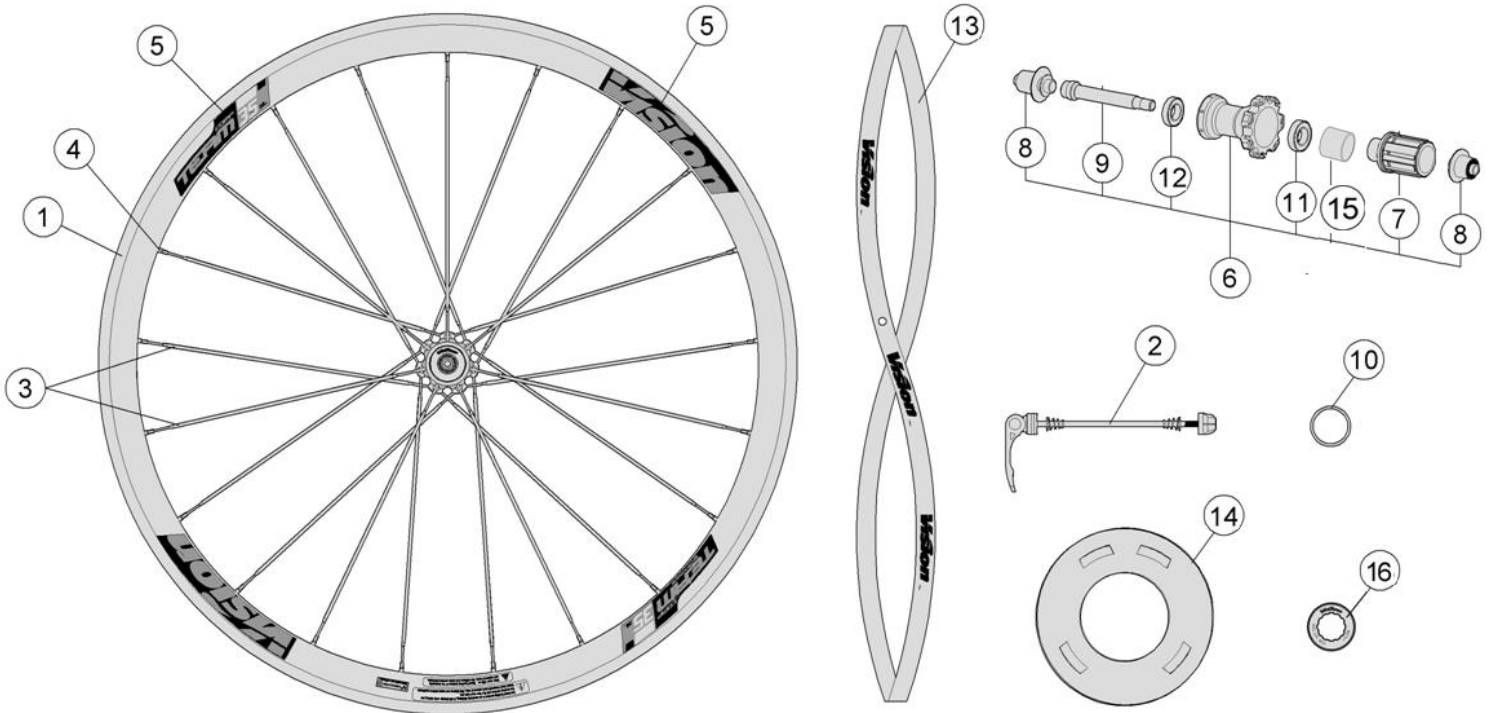

Alloy 35mm Section Clincher Rim, CNC braking surface, New extra light hubs for direct pull spokes

710-0093203050 WH684 {WH-VT-337} Front Wheel Black decal, Black Braking Surface

Item No.	FSA Code No.	Description	Notes
1	72500025007051	RM075A Front Rim Clincher - 16H (Rim Sticker Kit not included)	Black braking surface
2	750-0010310010	QR-25 Black 112+146 mm w/Logo	Vision Logo
3	SPK-TEAM35COMP	SPOKES KIT TEAM35COMP 277-278mm w/NIPP V17	
4			
5	75200681000000	ZJWH0609 Rim Sticker Kit w/TEAM 35 COMP SL Vision	Gray
6	75200235007010	U1081 Front Hub Assembly	Vision Logo
7	752-0180000470	MS327 Vision Rim Tape for Clincher Rim- Red	Vision Logo 700C W18 xT0.5mm
8	752-0307000000	MR021 Steel Bearings	
9	752-0373000190	MW575 Front Hub End Caps	

710-0093164050 WH784 {WH-VT-337/S} Rear Wheel, Shimano Compatible

710-0093168050 WH984{WH-VT-337CH/RB/XDR/BKG} Rear Wheel, SRAM XDR 12S Compatible

Item No.	FSA Code No.	Description	Notes
1	72500025006050	RM075B Rear Rim Clincher - 21H (Rim Sticker Kit not included)	Black braking surface
2	750-0010310010	QR-25 Black 112+146 mm w/Logo	Vision Logo
3	SPK-TEAM35COMP	SPOKES KIT TEAM35COMP 277-278mm w/NIPP V17	
5	75200681000000	ZJWH0609 Rim Sticker Kit w/TEAM 35 COMP SL Vision	gray
6	75200236006010	U2081 Rear Hub Assembly - Shimano Compatible	*
7	752-0304000062	EL272 Freehub Assembly - Shimano Compatible	*
8	75200569000010	MW633 End cap Kit - Shimano Compatible	*
9	752-0719000010	ME357 Axle for Rear hub U2081	
10	752-0072000010	MW322 11 Speed Cassette Spacer	Shimano N10/11
11	752-6514CWSP	Bearing Rear Hub DS (6903-30x17x7)	
12	752-0633000000	Bearing Freehub/Rear Hub NDS (17287-28x17x7)	
13	752-0180000470	MS327 Vision Rim Tape for Clincher Rim- Red	Vision Logo 700C W18 xT0.5mm
14	752-0901000000	W1135 Vision Wheelset Spoke Protector	
15	75200683000000	MW022 Rear Hub Spacer	