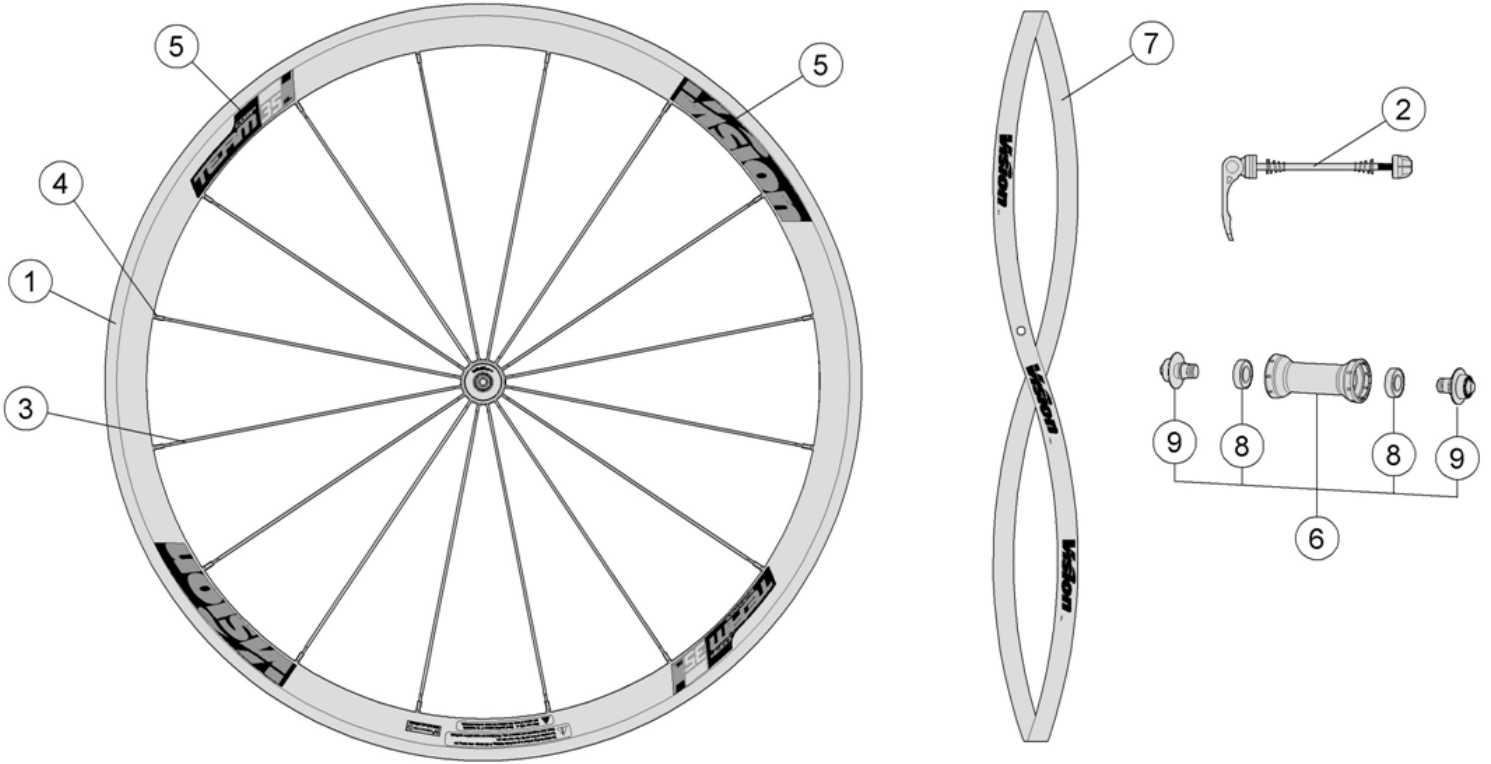

Alloy 35mm Section Clincher Rim, CNC braking surface, New extra light hubs for direct pull spokes

710-0093203050 WH684 {WH-VT-337} Front Wheel Black decal, Black Braking Surface

Item No.	FSA Code No.	Description	Notes
1	72500025007051	RM075A Front Rim Clincher - 16H (Rim Sticker Kit not included)	Black braking surface
2	750-0010310010	QR-25 Black 112+146 mm w/Logo	Vision Logo
3	SPK-TEAM35COMP	SPOKES KIT TEAM35COMP 277-278mm w/NIPP V17	
4			
5	75200681000000	ZJWH0609 Rim Sticker Kit w/TEAM 35 COMP SL Vision	Gray
6	75200235007010	U1081 Front Hub Assembly	Vision Logo
7	752-0180000470	MS327 Vision Rim Tape for Clincher Rim- Red	Vision Logo 700C W18 xT0.5mm
8	752-0307000000	MR021 Steel Bearings	
9	752-0373000190	MW575 Front Hub End Caps	

710-0093164050 WH784 {WH-VT-337/S} Rear Wheel, Shimano Compatible

710-0093168050 WH984{WH-VT-337CH/RB/XDR/BKG} Rear Wheel, SRAM XDR 12S Compatible

Item No.	FSA Code No.	Description	Notes
1	72500025006050	RM075B Rear Rim Clincher - 21H (Rim Sticker Kit not included)	Black braking surface
2	750-0010310010	QR-25 Black 112+146 mm w/Logo	Vision Logo
3	SPK-TEAM35COMP	SPOKES KIT TEAM35COMP 277-278mm w/NIPP V17	
5	75200681000000	ZJWH0609 Rim Sticker Kit w/TEAM 35 COMP SL Vision	gray
6	75200236006010	U2081 Rear Hub Assembly - Shimano Compatible	*
7	752-0304000062	EL272 Freehub Assembly - Shimano Compatible	*
8	75200569000010	MW633 End cap Kit - Shimano Compatible	*
9	752-0719000010	ME357 Axle for Rear hub U2081	
10	752-0072000010	MW322 11 Speed Cassette Spacer	Shimano N10/11
11	752-6514CWSP	Bearing Rear Hub DS (6903-30x17x7)	
12	752-0633000000	Bearing Freehub/Rear Hub NDS (17287-28x17x7)	
13	752-0180000470	MS327 Vision Rim Tape for Clincher Rim- Red	Vision Logo 700C W18 xT0.5mm
14	752-0901000000	W1135 Vision Wheelset Spoke Protector	
15	75200683000000	MW022 Rear Hub Spacer	