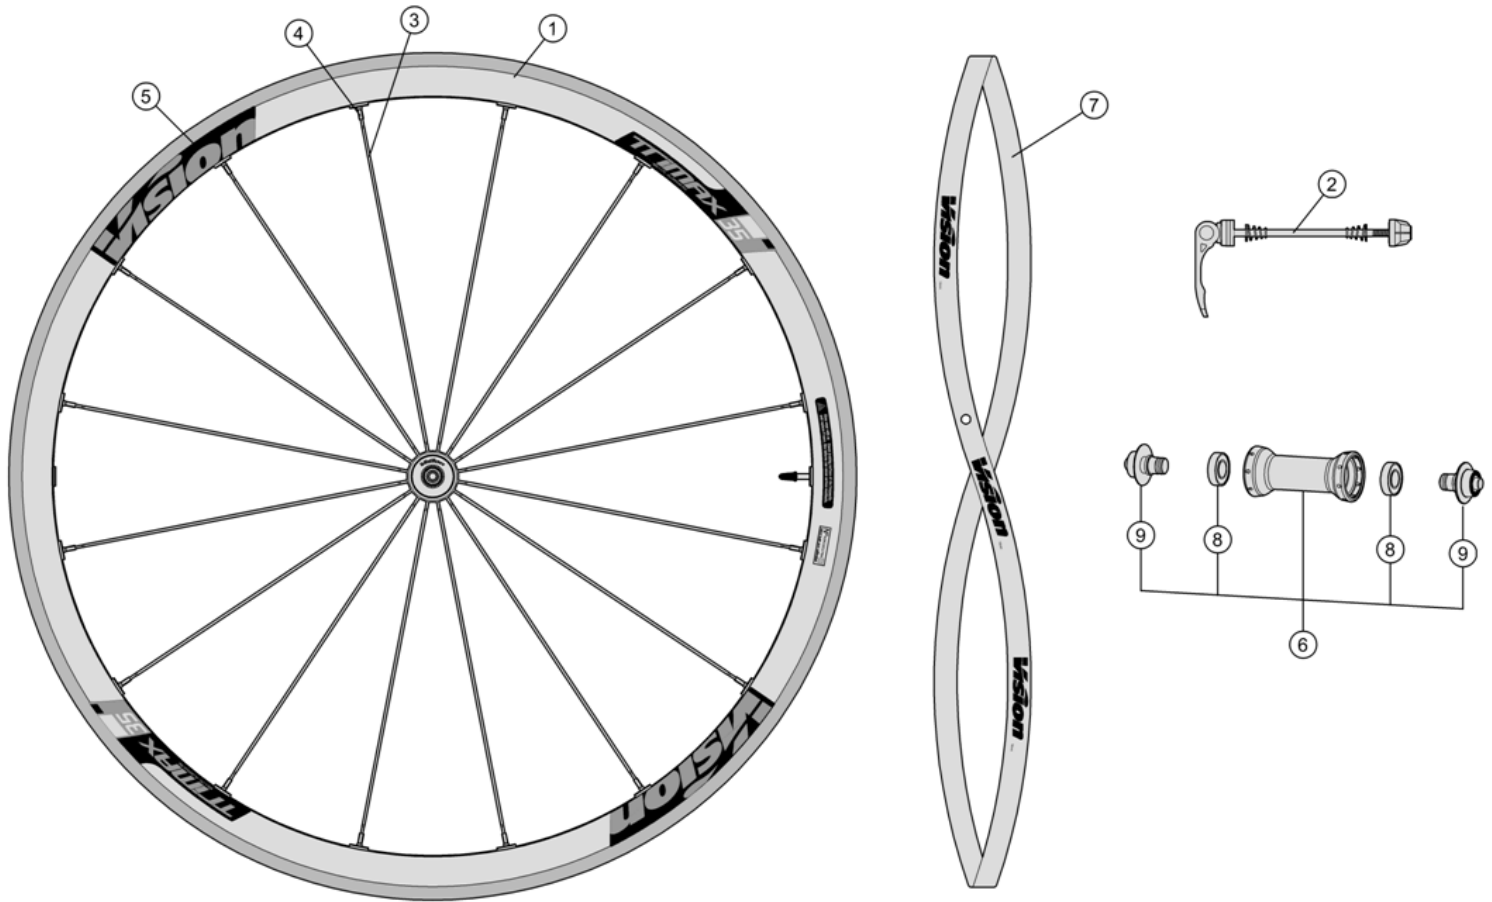

Alloy 35mm section clincher rim; Interspoke milling R06 system; New extra light Non-P.R.A. hub for DP spokes
 710-0111203050 WH685{ WH-VT-638CHTL/RB/F} Front Wheel Black decal, Silver Braking Surface

Item No.	FSA Code No.	Description	Notes
1	72500141007050	RM165A Front Rim Clincher - 16H	Rim Sticker Kit not included
2	750-0010310010	QR-25 Black 112+146 mm w/Logo	Vision Logo
3	SPK-TRI35-SBS	SPOKES KIT TRIMAX35 SBS 276/278mm w/NIPPLES	
4			
5	752-0789000000	ZJWH0625 Rim Sticker Kit - TriMax 35 TLR Vision	
6	752-0235007010	U1081 Front Hub Assembly	Vision Logo
7	752-0180000470	MS327 Vision Rim Tape for Clincher Rim- Red	Vision Logo 700C W18 xT0.5mm
8	752-0307000000	MR021 Steel Bearings	
9	752-0373000190	MW575 Front Hub End Caps	Black

710-0111164050 WH785{ WH-VT-638CHTL/RB/S/R} Rear Wheel, Shimano Compatible, Silver Braking Surface
 710-0111168050 WH985{WH-VT-638CHTL/RB/XDR/R} Rear Wheel, SRAM XDR Compatible, Silver Braking Surface

Item No.	FSA Code No.	Description	Notes
1	72500141006050	RM165B Rear Rim Clincher - 21H	Rim Sticker Kit not included
2	750-0010310010	QR-25 Black 112+146 mm w/Logo	Vision Logo
3	SPK-TRI35-SBS	SPOKES KIT TRIMAX35 SBS 276/278mm w/NIPPLES	
4			
5	752-0789000000	ZJWH0625 Rim Sticker Kit - TriMax 35 TLR Vision	
6	75200236006010	U2081 Rear Hub Assembly - Shimano Compatible	
7	752-0304000061	EL272 Freehub Assembly (include bearings)	Shimano Compatible ★
8	752-0375000010	ME273 Axle for Rear hub U208	
9	75200569000010	MW633 End Cap kit for Rear Hub U2081	Shimano compatible
10	752-2042	MW322 Cassette Spacer Anod. Black Shimano	
11	752-0901000000	W1168 Spoke Protector	Vision logo
12	752-0180000470	MS327 Vision Rim Tape for Clincher Rim- Red	Vision Logo 700C W18 xT0.5mm
13	752-0633000000	MR219 Bearing (17287-28x17x7) CW Radial	
14	752-6514CWSP	Bearing (6903-30x17x7) CW Radial Steel	

★ Optional Parts

Item No.	FSA Code No.	Description	Notes
7a	752-0722000020	EL347 Freehub Assembly - (include bearings drive side end cap	SRAM XDR Compatible