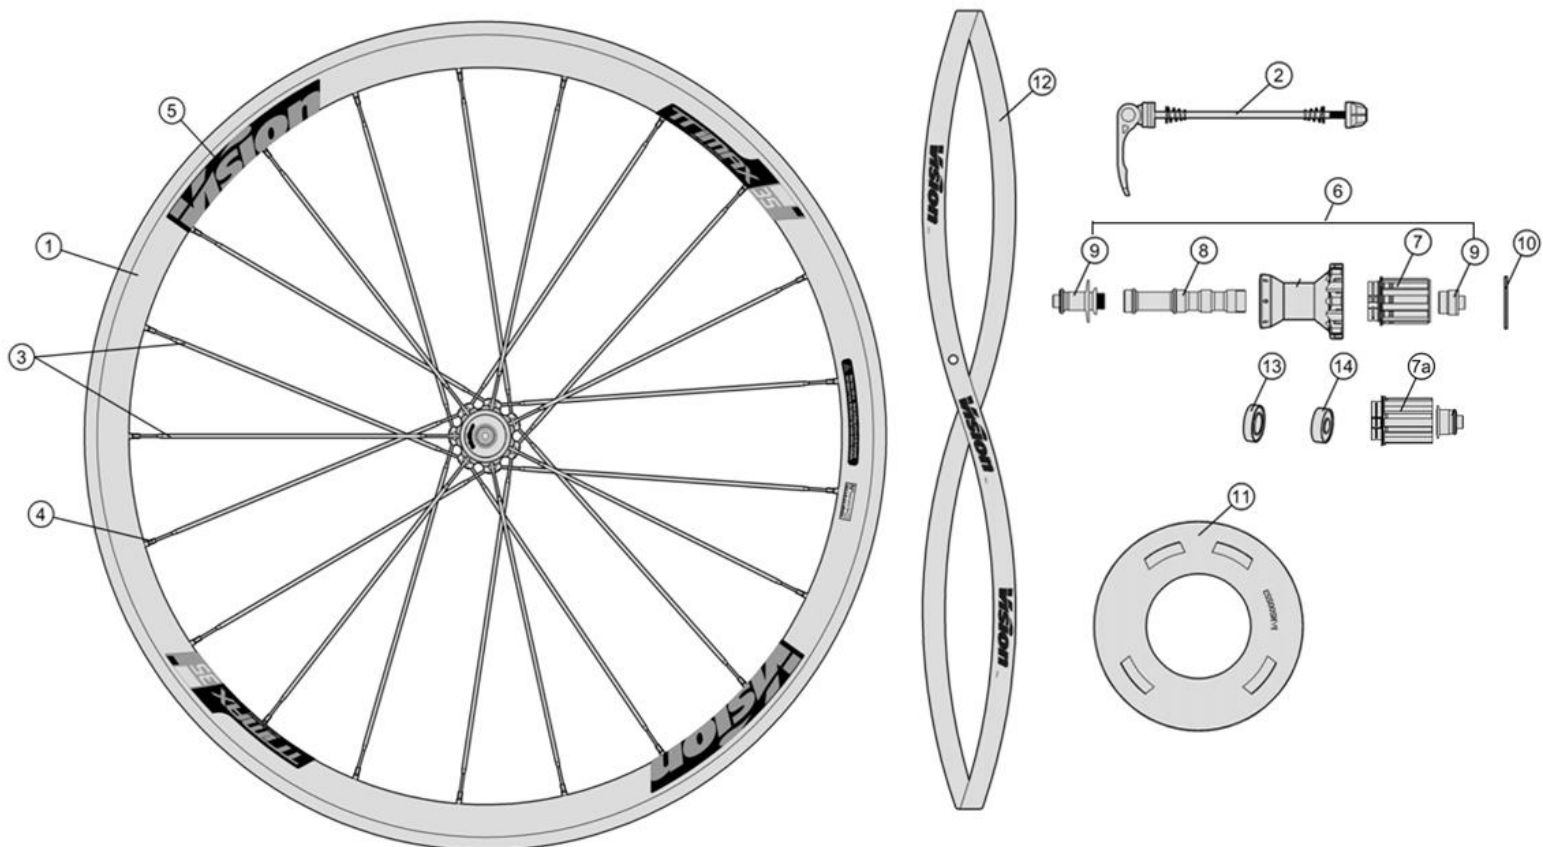

Alloy 35mm section clincher rim; Interspoke milling R06 system; New extra light Non-P.R.A. hub for DP spokes
 710-0111203050 WH685{ WH-VT-638CHTL/RB/F} Front Wheel Black decal, Silver Braking Surface

Item No.	FSA Code No.	Description	Notes
1	72500141007050	RM165A Front Rim Clincher - 16H	Rim Sticker Kit not included
2	750-0010310010	QR-25 Black 112+146 mm w/Logo	Vision Logo
3	SPK-TRI35-SBS	SPOKES KIT TRIMAX35 SBS 276/278mm w/NIPPLES	
4			
5	752-0789000000	ZJWH0625 Rim Sticker Kit - TriMax 35 TLR Vision	
6	752-0235007010	U1081 Front Hub Assembly	Vision Logo
7	752-0180000470	MS327 Vision Rim Tape for Clincher Rim- Red	Vision Logo 700C W18 xT0.5mm
8	752-0307000000	MR021 Steel Bearings	
9	752-0373000190	MW575 Front Hub End Caps	Black

710-0111164050 WH785{ WH-VT-638CHTL/RB/S/R} Rear Wheel, Shimano Compatible, Silver Braking Surface
 710-0111168050 WH985{WH-VT-638CHTL/RB/XDR/R} Rear Wheel, SRAM XDR Compatible, Silver Braking Surface

Item No.	FSA Code No.	Description	Notes
1	72500141006050	RM165B Rear Rim Clincher - 21H	Rim Sticker Kit not included
2	750-0010310010	QR-25 Black 112+146 mm w/Logo	Vision Logo
3	SPK-TRI35-SBS	SPOKES KIT TRIMAX35 SBS 276/278mm w/NIPPLES	
4			
5	752-0789000000	ZJWH0625 Rim Sticker Kit - TriMax 35 TLR Vision	
6	75200236006010	U2081 Rear Hub Assembly - Shimano Compatible	
7	752-0304000061	EL272 Freehub Assembly (include bearings)	Shimano Compatible ★
8	752-0375000010	ME273 Axle for Rear hub U208	
9	75200569000010	MW633 End Cap kit for Rear Hub U2081	Shimano compatible
10	752-2042	MW322 Cassette Spacer Anod. Black Shimano	
11	752-0901000000	W1168 Spoke Protector	Vision logo
12	752-0180000470	MS327 Vision Rim Tape for Clincher Rim- Red	Vision Logo 700C W18 xT0.5mm
13	752-0633000000	MR219 Bearing (17287-28x17x7) CW Radial	
14	752-6514CWSP	Bearing (6903-30x17x7) CW Radial Steel	

★ Optional Parts

Item No.	FSA Code No.	Description	Notes
7a	752-0722000020	EL347 Freehub Assembly - (include bearings drive side end cap	SRAM XDR Compatible