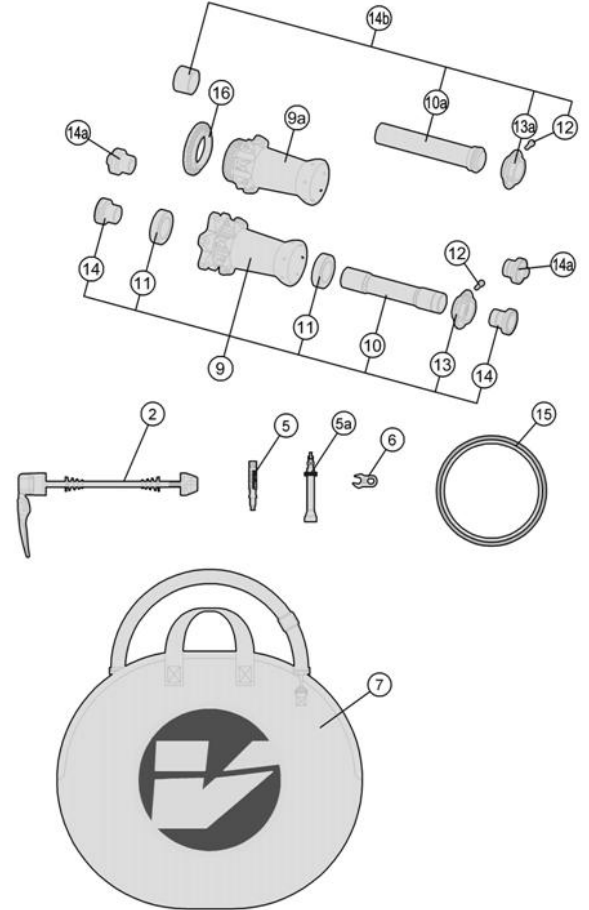

Full carbon 30mm section rim; P.R.A. hubs with direct pull spokes; both tubular and clincher available

- 710-0085163030 WH662{WH-VT-832TU/DB/SL/TA12/F} Front Wheel Tubular 6-Bolt Rotor Mount TA configuration
- 710-0084163030 WH663{WH-VT-832TU/DB-CL/SL/TA12/F} Front Wheel Tubular Centerlock TA configuration
- 710-0079163030 WH669{WH-VT-832CHTL/DB/SL/TA12/F} Front Wheel Clincher (Tubeless) 6-Bolt Rotor Mount TA configuration
- 710-0080163030 WH670{WH-VT-832CHTL/DB-CL/SL/TA12/F} Front Wheel Clincher (Tubeless) Centerlock TA configuration

★Optional Parts

Item No.	FSA Code No.	Description	Notes
1	725-0067006031	RM091A Front Rim Clincher (Tubeless) - 21H	Rim Sticker Kit not included
2	750-0012101010	QR-93 Vision Quick Release - 114mm	For QR Configuration 100mm OLD
5a	752-0670000000	E0706A Aluminum Valve Extender-50L	For Tubeless 30mm section rim
8	752-0635000000	ZJWH0585 Rim Sticker Kit metron 30 SL TLR DISC BRAKE	Clincher (Tubeless) Vision Gray graphic (MY2019)
9	752-0377006016	U1097 Front Hub Assembly- TA15 Configuration	6-Bolt rotor mount,
	752-0377006017	U1097 Front Hub Assembly - QR Configuration	6-Bolt rotor mount
9a	752-0379006015	U1098 Front Hub Assembly - QR configuration	Centerlock rotor mount
	752-0379006017	U1098 Front Hub Assembly - TA15 configuration	Centerlock rotor mount
	752-0379006016	U1098 Front Hub Assembly - TA12 configuration	Centerlock rotor mount
10a	752-0566000010	ME257 Axle for Front Hub Assembly - TA15 Configuration	6-Bolt rotor mount
13a	752-0700000050	MW579 PRA Adjustment Collar - TA15 configuration	6-bolt & Centerlock rotor mount
14a	752-0417000010	EL287 Front Hub End Caps - QR Configuration	6-bolt & Centerlock rotor mount
14b	752-0498000010	EL304 Front Hub End Caps with axle - TA15 Configuration	6-bolt & Centerlock rotor mount
15	752-0580000110	ME309 Rim Tape for Clincher (Tubeless)	Vision logo 25mmx8M
16	752-0741000010	ML634 Center Lock external lock ring	For Centerlock rotor mount