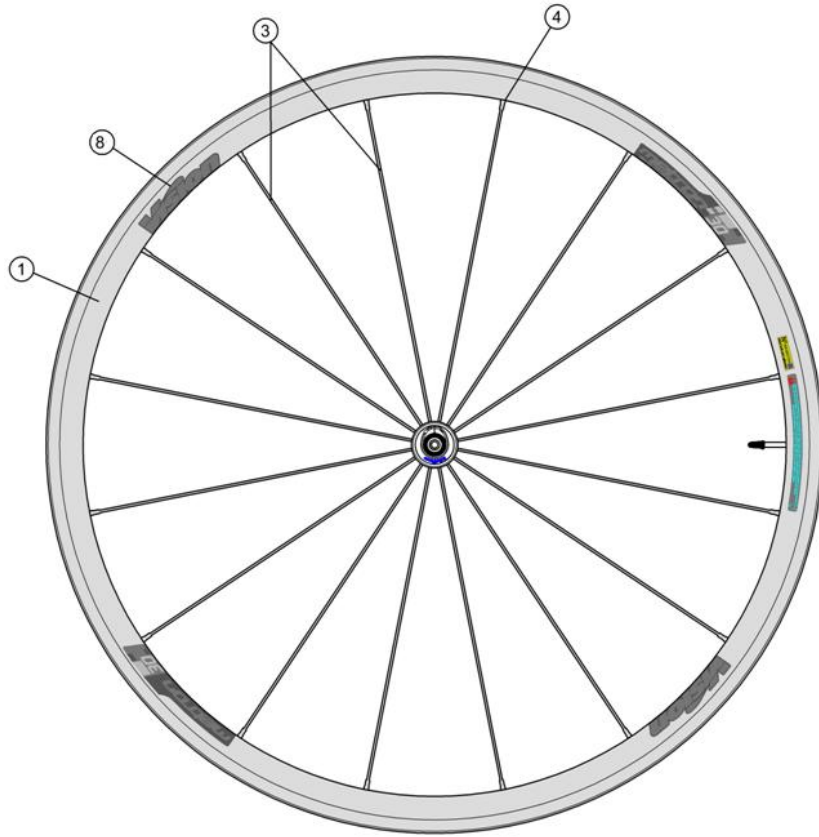

Full carbon 30mm section rim; P.R.A. hubs with direct pull spokes; both tubular and clincher available

- 710-0085163030 WH662{WH-VT-832TU/DB/SL/TA12/F} Front Wheel Tubular 6-Bolt Rotor Mount TA configuration
- 710-0084163030 WH663{WH-VT-832TU/DB-CL/SL/TA12/F} Front Wheel Tubular Centerlock TA configuration
- 710-0079163030 WH669{WH-VT-832CHTL/DB/SL/TA12/F} Front Wheel Clincher (Tubeless) 6-Bolt Rotor Mount TA configuration
- 710-0080163030 WH670{WH-VT-832CHTL/DB-CL/SL/TA12/F} Front Wheel Clincher (Tubeless) Centerlock TA configuration

Item No.	FSA Code No.	Description	Notes
1	725-0092006030	RM154A Front Rim Tubular - 21H	Rim Sticker Kit not included ★
3	748-0008031010	SK032Z Spoke Kit 280 mm x5 pcs	for drive side
	748-0008048010	SK0322 Spoke Kit 295 mm x5 pcs	for non-drive side
4	752-6071	ML354 15mm Hexa Brass Black Nipple Kit x5 pcs	Alpina ABS Nipple
5	752-5114	E0282D Aluminum Valve Extender-30L	For Tubular 30mm section rim ★
6	752-5126	E0310 Valve Extender Wrench	
7	752-9003	E0169 Vision Wheel Bag	
8	752-0703000000	ZJWH0586 Rim Sticker Kit metron 30 SL DISC BRAKE	Tubular Vision Gray graphic (MY2019) ★
9	752-0377006015	U1097 Front Hub Assembly - TA12 Configuration	6-Bolt rotor mount ★
10	752-0565000010	ME242 Axle for Front Hub Assembly - QR/TA12 Configuration	6-Bolt rotor mount ★
11	752-0633000000	MR219 Steel Bearings x2pcs	6-Bolt rotor mount,
12	752-6590	ML347A Adjustment Collar Bolt	
13	752-0699000050	MW578 PRA Adjustment Collar - QR / TA12 Configuration	6-bolt & Centerlock rotor mount ★
14	752-0500000000	EL303 Front Hub End Caps - TA12 Configuration	6-bolt & Centerlock rotor mount ★