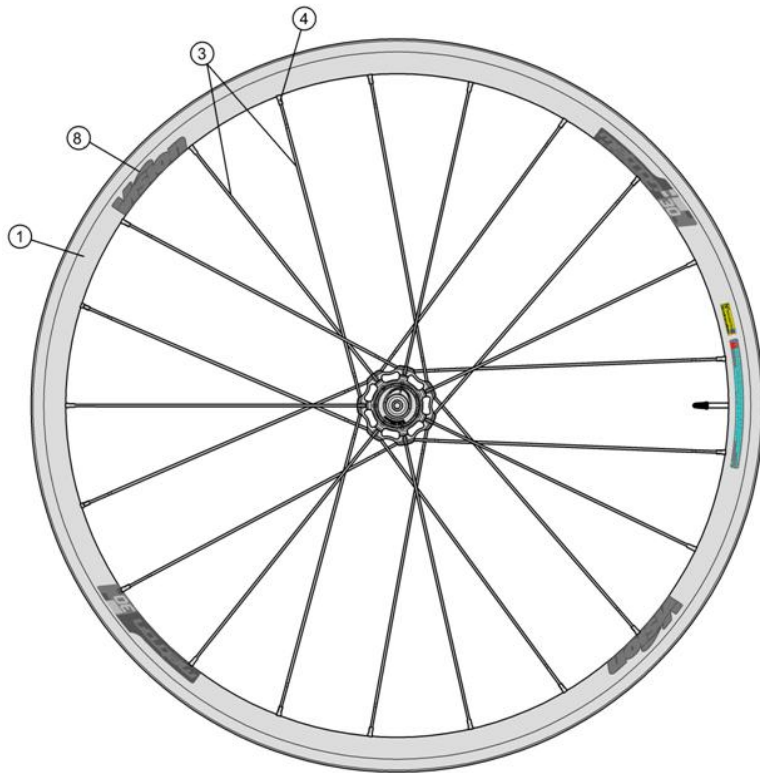

710-0085054030 WH762{WH-VT-832TU/DB/SL/X12/S/R}
710-0084054030 WH763{WH-VT-832TU/DB-CL/SL/X12/S/R}
710-0085058030 WH962{WH-VT-832TU/DB/SL/X12/XDR/R}
710-0084058030 WH963{WH-VT-832TU/DB-CL/SL/X12/XDR/R}
710-0079054030 WH769{WH-VT-832CHTL/DB/SL/X12/S/R}
710-0080054030 WH770{WH-VT-832CHTL/DB-CL/SL/X12/S/R}
710-0079058030 WH969{WH-VT-832CHTL/DB/SL/X12/XDR/R}
710-0080058030 WH970{WH-VT-832CHTL/DB-CL/SL/X12/XDR/R}

Rear Wheel Tubular 6-bolt Rotor Mount TA configuration
Rear Wheel Tubular Centerlock Rotor Mount TA configuration
Rear Wheel Tubular 6-Bolt Rotor Mount SRAM XDR 12S Compatible
Rear Wheel Tubular Centerlock Rotor Mount SRAM XDR 12S Compatible
Rear Wheel Clincher (Tubeless) 6-Bolt Rotor Mount TA configuration
Rear Wheel Clincher (Tubeless) Centerlock Rotor Mount TA configuration
Rear Wheel Clincher (Tubeless) 6-Bolt SRAM XDR 12S Compatible
Rear Wheel Clincher (Tubeless) Centerlock SRAM XDR 12S Compatible

Item No.	FSA Code No.	Description	Notes
1	725-0092002030	RM154B Rear Rim Tubular – 24H	Rim Sticker Kit not included ★
3	748-0008042010	SK032H Spoke Kit 290 mm x5 pcs	for non-drive side
	748-0008012010	SK032A Spoke Kit 273 mm x5 pcs	for drive side
4	752-6071	ML354 15mm Hexa Brass Black Nipple Kit x5 pcs	Alpina ABS Nipple
5	752-5114	E0282D Aluminum Valve Extender-30L	For Tubular 30mm section rim ★
6	752-5126	E0310 Valve Extender Wrench	
7	752-9003	E0169 Vision Wheel Bag	
8	752-0703000000	ZJWH0586 Rim Sticker Kit metron 30 SL DISC BRAKE	Tubular Vision Gray graphic (MY2019) ★
9	752-0378002014	U2097 Rear Hub Assembly – Shimano Compatible	6-Bolt rotor mount, X12 Configuration ★
10	752-0563000011	ME278 Axle for Rear Hub Assembly - 6-Bolt rotor mount	QR /X12 Configuration ★
11	752-0632000000	MR217 Steel Bearings x2pcs	6-Bolt rotor mount ★
12	752-6590	ML347A Adjustment Collar Bolt	
13	752-0672000050	MW537 PRA Adjustment Collar - QR /X12 Configuration	Centerlock rotor mount★
14	752-0648000000	EL333 Freehub Assembly - Shimano Compatible	6-Bolt & Centerlock (with bearings) ★
15	752-0499000010	EL301 Rear Hub End Caps - X12 configuration	6-Bolt rotor mount (Shimano & SRAM XDR) ★
16	752-0072000010	MW322 11 Speed Cassette Spacer	Shimano N10/11
17	752-0570000000	W1124 Vision Wheelset Spoke Protector