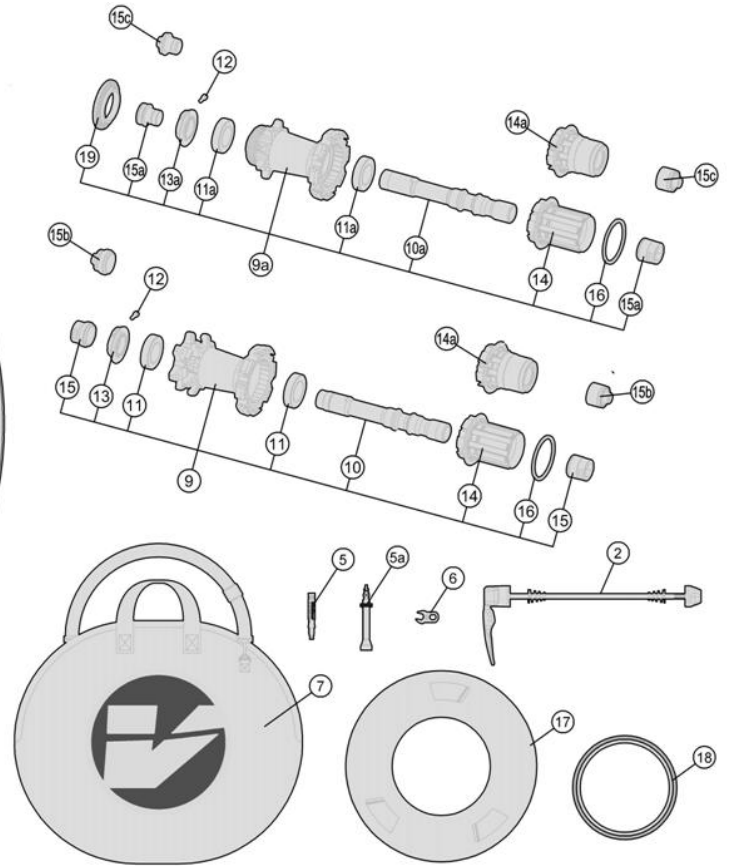

710-0085054030 WH762{WH-VT-832TU/DB/SL/X12/S/R}
710-0084054030 WH763{WH-VT-832TU/DB-CL/SL/X12/S/R}
710-0085058030 WH962{WH-VT-832TU/DB/SL/X12/XDR/R}
710-0084058030 WH963{WH-VT-832TU/DB-CL/SL/X12/XDR/R}
710-0079054030 WH769{WH-VT-832CHTL/DB/SL/X12/S/R}
710-0080054030 WH770{WH-VT-832CHTL/DB-CL/SL/X12/S/R}
710-0079058030 WH969{WH-VT-832CHTL/DB/SL/X12/XDR/R}
710-0080058030 WH970{WH-VT-832CHTL/DB-CL/SL/X12/XDR/R}

Rear Wheel Tubular 6-bolt Rotor Mount TA configuration
Rear Wheel Tubular Centerlock Rotor Mount TA configuration
Rear Wheel Tubular 6-Bolt Rotor Mount SRAM XDR 12S Compatible
Rear Wheel Tubular Centerlock Rotor Mount SRAM XDR 12S Compatible
Rear Wheel Clincher (Tubeless) 6-Bolt Rotor Mount TA configuration
Rear Wheel Clincher (Tubeless) Centerlock Rotor Mount TA configuration
Rear Wheel Clincher (Tubeless) 6-Bolt SRAM XDR 12S Compatible
Rear Wheel Clincher (Tubeless) Centerlock SRAM XDR 12S Compatible

Item No.	FSA Code No.	Description	Notes
1	725-0092002030	RM154B Rear Rim Tubular – 24H	Rim Sticker Kit not included ★
3	748-0008042010	SK032H Spoke Kit 290 mm x5 pcs	for non-drive side
	748-0008012010	SK032A Spoke Kit 273 mm x5 pcs	for drive side
4	752-6071	ML354 15mm Hexa Brass Black Nipple Kit x5 pcs	Alpina ABS Nipple
5	752-5114	E0282D Aluminum Valve Extender-30L	For Tubular 30mm section rim ★
6	752-5126	E0310 Valve Extender Wrench	
7	752-9003	E0169 Vision Wheel Bag	
8	752-0703000000	ZJWH0586 Rim Sticker Kit metron 30 SL DISC BRAKE	Tubular Vision Gray graphic (MY2019) ★
9	752-0378002014	U2097 Rear Hub Assembly – Shimano Compatible	6-Bolt rotor mount, X12 Configuration ★
10	752-0563000011	ME278 Axle for Rear Hub Assembly - 6-Bolt rotor mount	QR /X12 Configuration ★
11	752-0632000000	MR217 Steel Bearings x2pcs	6-Bolt rotor mount ★
12	752-6590	ML347A Adjustment Collar Bolt	
13	752-0672000050	MW537 PRA Adjustment Collar - QR /X12 Configuration	Centerlock rotor mount★
14	752-0648000000	EL333 Freehub Assembly - Shimano Compatible	6-Bolt & Centerlock (with bearings) ★
15	752-0499000010	EL301 Rear Hub End Caps - X12 configuration	6-Bolt rotor mount (Shimano & SRAM XDR) ★
16	752-0072000010	MW322 11 Speed Cassette Spacer	Shimano N10/11
17	752-0570000000	W1124 Vision Wheelset Spoke Protector