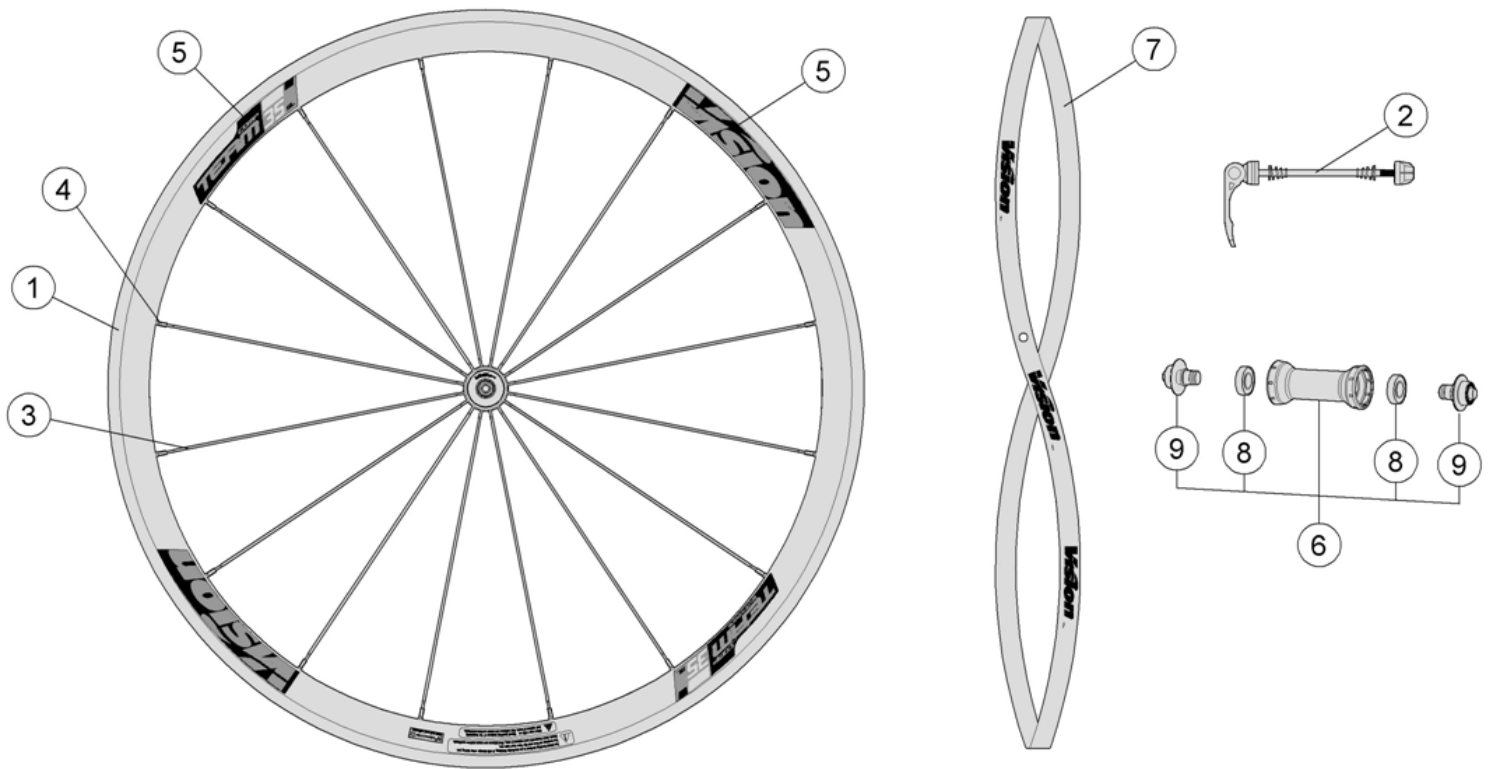

Alloy 35mm Section Clincher Rim, CNC braking surface, New extra light hubs for direct pull spokes

710-0093203050

WH684 {WH-VT-337} Front Wheel Black decal, Black Braking Surface

Item No.	FSA Code No.	Description	Notes
1	725-0025007050	RM075A Front Rim Clincher - 16H (Rim Sticker Kit not included)	Black braking surface
2	750-0010101010	QR-25 Quick Release -114mm	Vision Logo
3	748-0026005010	SK055B Spokes Kit 274mm x5 pcs	Aero-Bladed
4	752-0178000020	ML519 14mm Brass Silver Nipple Kit x5 pcs	
5	752-0681000000	ZJWH0609 Rim Sticker Kit w/TEAM 35 COMP SL Vision	Gray
6	752-0235007010	U1081 Front Hub Assembly	Vision Logo
7	752-0180000470	MS327 Vision Rim Tape for Clincher Rim- Red	Vision Logo 700C W18 xT0.5mm
8	752-0307000000	MR021 Steel Bearings	
9	752-0373000190	MW575 Front Hub End Caps	