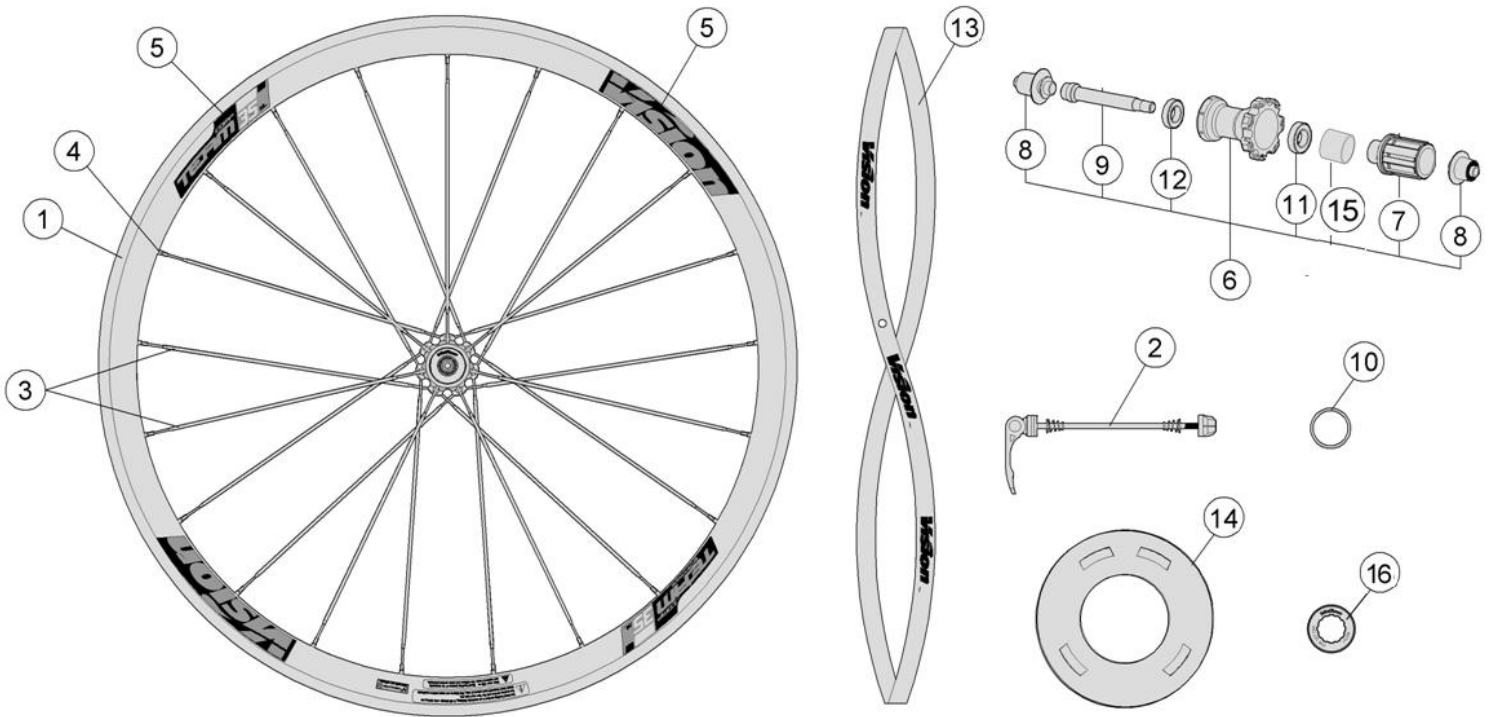

710-0093164050 WH784 {WH-VT-337/S} Rear Wheel, Shimano Compatible

710-0093168050 WH984{WH-VT-337CH/RB/XDR/BKG} Rear Wheel, SRAM XDR 12S Compatible

Item No.	FSA Code No.	Description	Notes
1	725-0025006050	RM075B Rear Rim Clincher - 21H (Rim Sticker Kit not included)	Black braking surface
2	750-0010202010	QR-25 Quick Release - 146mm	Vision Logo
3	748-0026005010	SK055B Spokes Kit 274mm x5 pcs	Aero bladed for rear drive side
	748-0026026010	SK055A Spokes Kit 273mm x5 pcs	Aero bladed for rear non-drive side
4	752-0178000020	ML519 14mm Brass Silver Nipple Kit x5 pcs	
5	752-0681000000	ZJWH0609 Rim Sticker Kit w/TEAM 35 COMP SL Vision	gray
6	752-0236006011	U2081 Rear Hub Assembly - Shimano Compatible	★
7	752-0304000062	EL272 Freehub Assembly - Shimano Compatible	★
8	752-0678000010	MW633 End cap Kit - Shimano Compatible	★
9	752-0719000010	ME357 Axle for Rear hub U2081	
10	752-0181000000	MW473 11 Speed Cassette Spacer	Shimano N10/11
11	752-0077000000	MR028 Steel Bearings - Drive Side	
12	752-0279000000	MR200 Steel Bearings - Non-Drive Side	
13	752-0180000470	MS327 Vision Rim Tape for Clincher Rim- Red	Vision Logo 700C W18 xT0.5mm
14	752-0195000000	W1135 Vision Wheelset Spoke Protector	
15	752-0805000790	MW186 Rear Hub Spacer	

Optional Parts

Item No.	FSA Code No.	Description	Notes
6a	752-0724006010	U5081 Rear Hub Assembly – SRAM XDR 12s Compatible	
7a	752-0722000020	EL347 Freehub Assembly with Axle (include bearings) + DS end cap	SRAM XDR 12s Compatible
6	752-0316006010	U3082 Rear Hub Assembly - Campagnolo Compatible	
7	752-0317000063	EL276 Freehub Assembly with Axle (include bearings)	Campagnolo compatible
8	752-0745000010	MW605 End cap for drive side	Campagnolo compatible
16	752-0075000010	ML125 Vision Lockring 12T - For Campagnolo Cassette