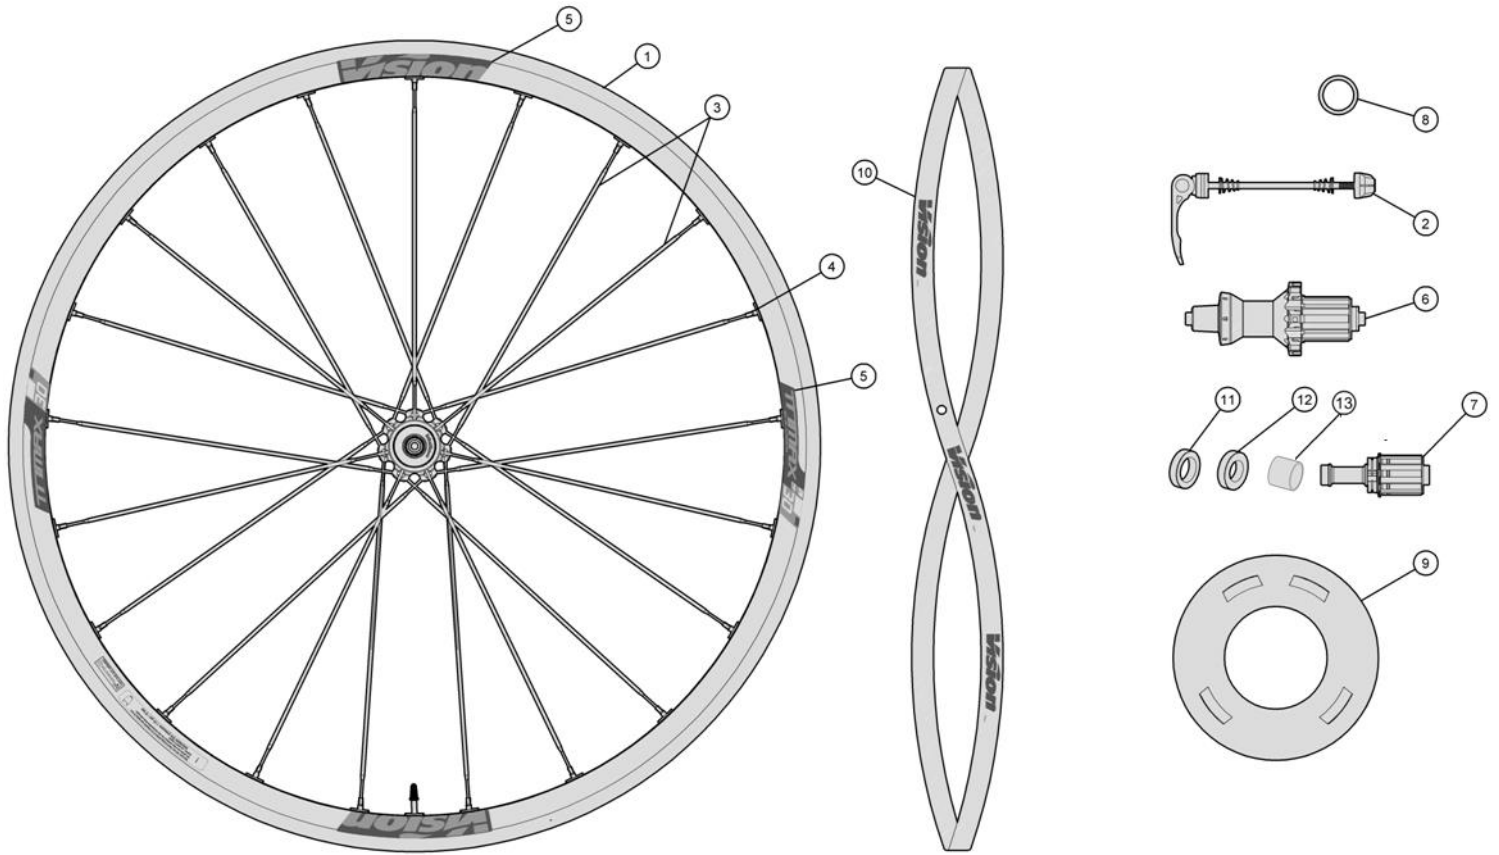

Alloy 30mm Section tubeless ready clincher Rim, Silver CNC braking surface, Interspoke milling R06 system;

710-0049203050 WH103{WH-VT-606} Front Wheel Black decal, Silver Braking Surface

Item No.	FSA Code No.	Description	Notes
1	72500043007050	RM005A Front Rim Tubeless - 16H (Rim Sticker Kit not included)	Silver braking surface
2	750-0010310010	QR-25 Black 112+146 mm w/Logo	Vision Logo
3	SPK-TRI30-SBS	SPOKES KIT TRIMAX30 SBS 281/283mm w/NIPPLES	
4			
5	75200357000000	ZJWH0557 Rim Sticker Kit - Vision TriMax 30 Black	+Tubeless
6	75200235007010	U1081 Front Hub Assembly	Vision Logo
7	752-0188000470	MS328 Vision Rim Tape for Clincher Rim- Red	Vision logo 700C W22 xT0.5mm
8	752-0307000000	MR021 Steel Bearings	
9	752-0373000190	MW575 Front Hub End Caps	Black

Item No.	FSA Code No.	Description	Notes
1	72500043006050	RM005BRear Rim Tubeless - 21H (Rim Sticker Kit not included)	Silver braking surface
2	750-0010310010	QR-25 Black 112+146 mm w/Logo	Vision Logo
3	SPK-TRI30-SBS	SPOKES KIT TRIMAX30 SBS 281/283mm w/NIPPLES	
4	75200357000000	ZJWH0557 Rim Sticker Kit - Vision TriMax 30 Black	+Tubeless
5	75200236006010	U2081 Rear Hub Assembly - Shimano Compatible	
6	752-0304000061	EL272 Freehub Alloy + End Cap RB SH11 U2081	
7	752-0072000010	MW322 Cassette Spacer Shimano 10/11s Anod. Blk	
8	752-6202	W1097 Spoke Protector	Vision logo
9	752-0188000470	MS328 Vision Rim Tape for Clincher Rim- Red	Vision logo 700C W22 xT0.5mm
10	752-0633000000	MR219 Bearing (17287-28x17x7) CW Radial	
11	752-6514CWSP	Bearing (6903-30x17x7) CW Radial Steel	
12	75200683000000	MW022 Rear Hub Spacer	
13			