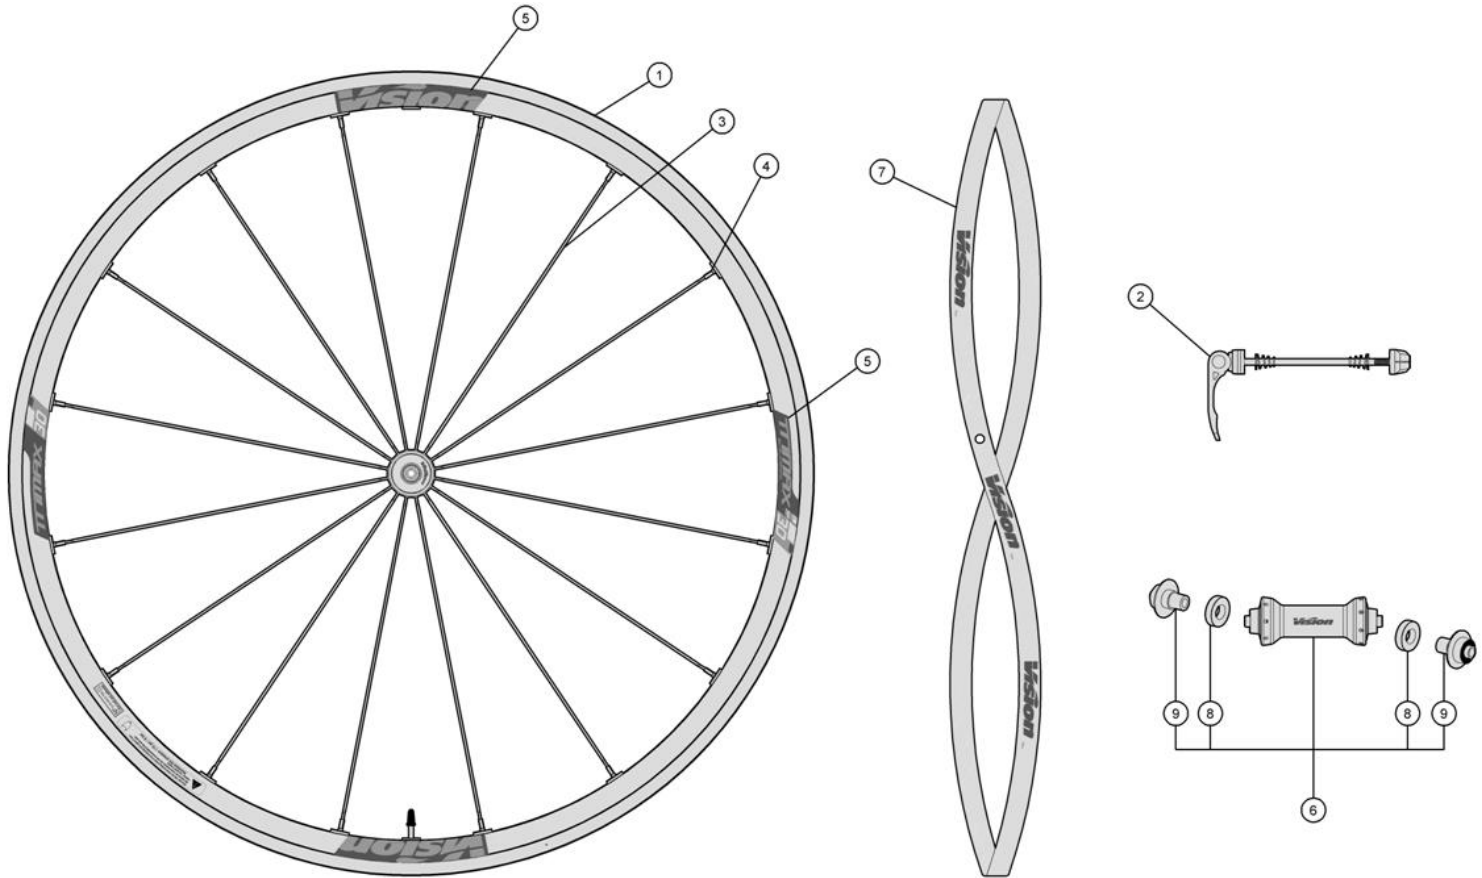

Alloy 30mm Section tubeless ready clincher Rim, Silver CNC braking surface, Interspoke milling R06 system;

710-0049203050 WH103{WH-VT-606} Front Wheel Black decal, Silver Braking Surface

Item No.	FSA Code No.	Description	Notes
1	72500043007050	RM005A Front Rim Tubeless - 16H (Rim Sticker Kit not included)	Silver braking surface
2	750-0010310010	QR-25 Black 112+146 mm w/Logo	Vision Logo
3	SPK-TRI30-SBS	SPOKES KIT TRIMAX30 SBS 281/283mm w/NIPPLES	
4			
5	75200357000000	ZJWH0557 Rim Sticker Kit - Vision TriMax 30 Black	+Tubeless
6	75200235007010	U1081 Front Hub Assembly	Vision Logo
7	752-0188000470	MS328 Vision Rim Tape for Clincher Rim- Red	Vision logo 700C W22 xT0.5mm
8	752-0307000000	MR021 Steel Bearings	
9	752-0373000190	MW575 Front Hub End Caps	Black

Item No.	FSA Code No.	Description	Notes
1	72500043006050	RM005BRear Rim Tubeless - 21H (Rim Sticker Kit not included)	Silver braking surface
2	750-0010310010	QR-25 Black 112+146 mm w/Logo	Vision Logo
3	SPK-TRI30-SBS	SPOKES KIT TRIMAX30 SBS 281/283mm w/NIPPLES	
4	75200357000000	ZJWH0557 Rim Sticker Kit - Vision TriMax 30 Black	+Tubeless
5	75200236006010	U2081 Rear Hub Assembly - Shimano Compatible	
6	752-0304000061	EL272 Freehub Alloy + End Cap RB SH11 U2081	
7	752-0072000010	MW322 Cassette Spacer Shimano 10/11s Anod. Blk	
8	752-6202	W1097 Spoke Protector	Vision logo
9	752-0188000470	MS328 Vision Rim Tape for Clincher Rim- Red	Vision logo 700C W22 xT0.5mm
10	752-0633000000	MR219 Bearing (17287-28x17x7) CW Radial	
11	752-6514CWSP	Bearing (6903-30x17x7) CW Radial Steel	
12	75200683000000	MW022 Rear Hub Spacer	
13			