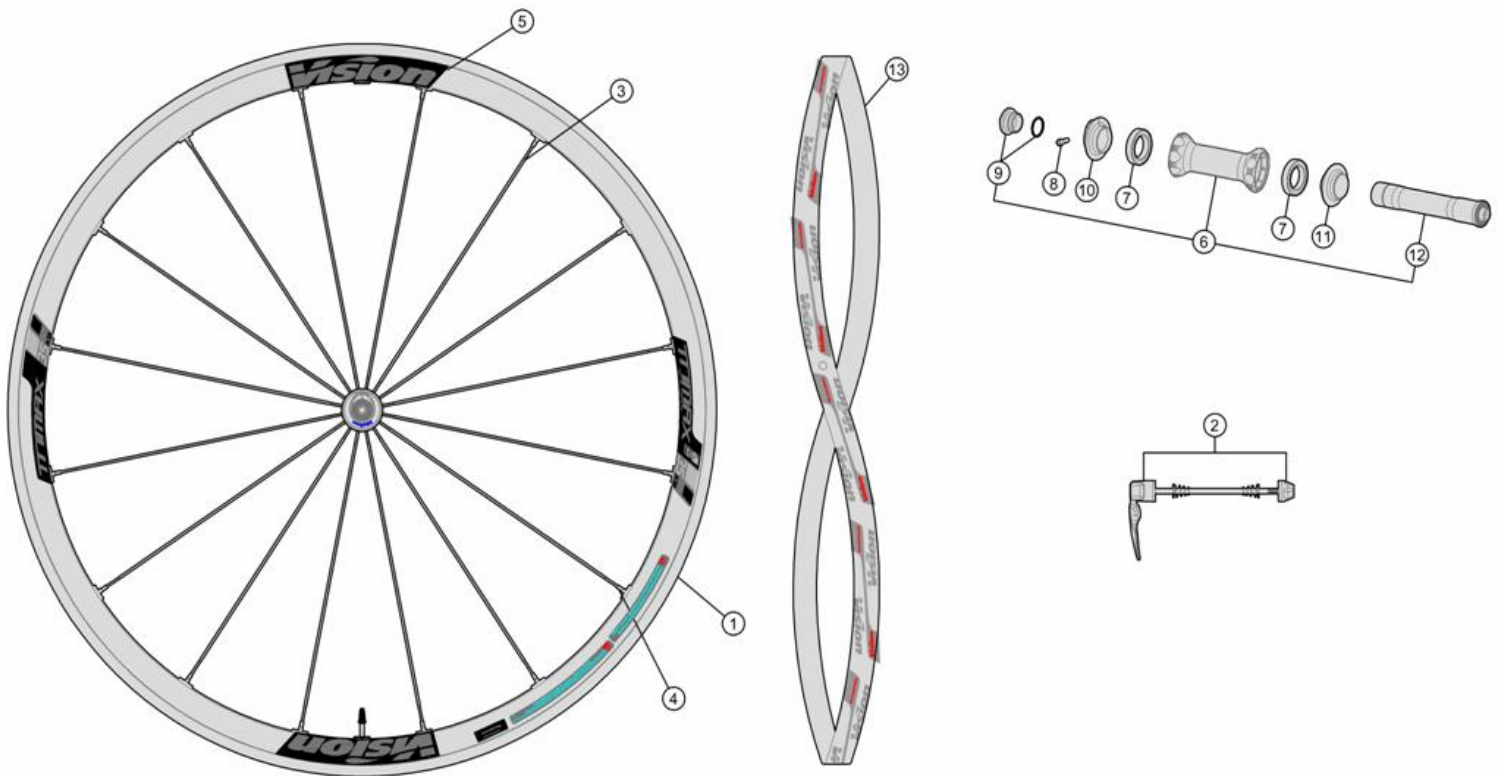

## TriMax 35 KB Clincher WH-VT-637CH/RB/KB

Alloy 35mm section rim; New extra light P.R.A. hub for DP spokes; Interspoke milling R06 system; Ceramic Black brake surface

710-0110203110 WH686{WH-VT-637CHTL/KB/F} Front wheel Clincher

Item No.	FSA Code No.	Description	Notes
1	725-0139007821	RM193A Front Rim Clincher - 16H	Rim Sticker Kit not included
2	750-0012101010	QR-93 Vision Quick Release - 114mm	
3	748-0008008010	SK032B Spoke Kit 275mm x5 pcs	Stainless Direct Pull
4	752-6071	ML354 15mm Hexa Brass Black Nipple Kit x5 pcs	
5	752-0782000000	ZJWH0623 Rim Sticker Kit Vision+TriMax 35 KB	
6	752-0615007013	U1122 Front Hub Assembly	
7	752-0631000000	MR216 Steel Bearings	
8	752-0311000001	ML347A Adjustment Collar Bolt	
9	752-0153000010	MW278 Front Hub End Cap + MS251 O-ring	
10	752-0314000010	MW279 Preload Adjustment Collar	Black with vision logo
11	752-0461000970	MW062 Unthreaded Adjustment Collar	Black with vision logo
12	752-0310000010	ME175 Front Hub Axle	
13	752-1006	MS289 Vision Rim Tape for Clincher Rim - Red	Vision Logo 700C W21 xT0.5mm