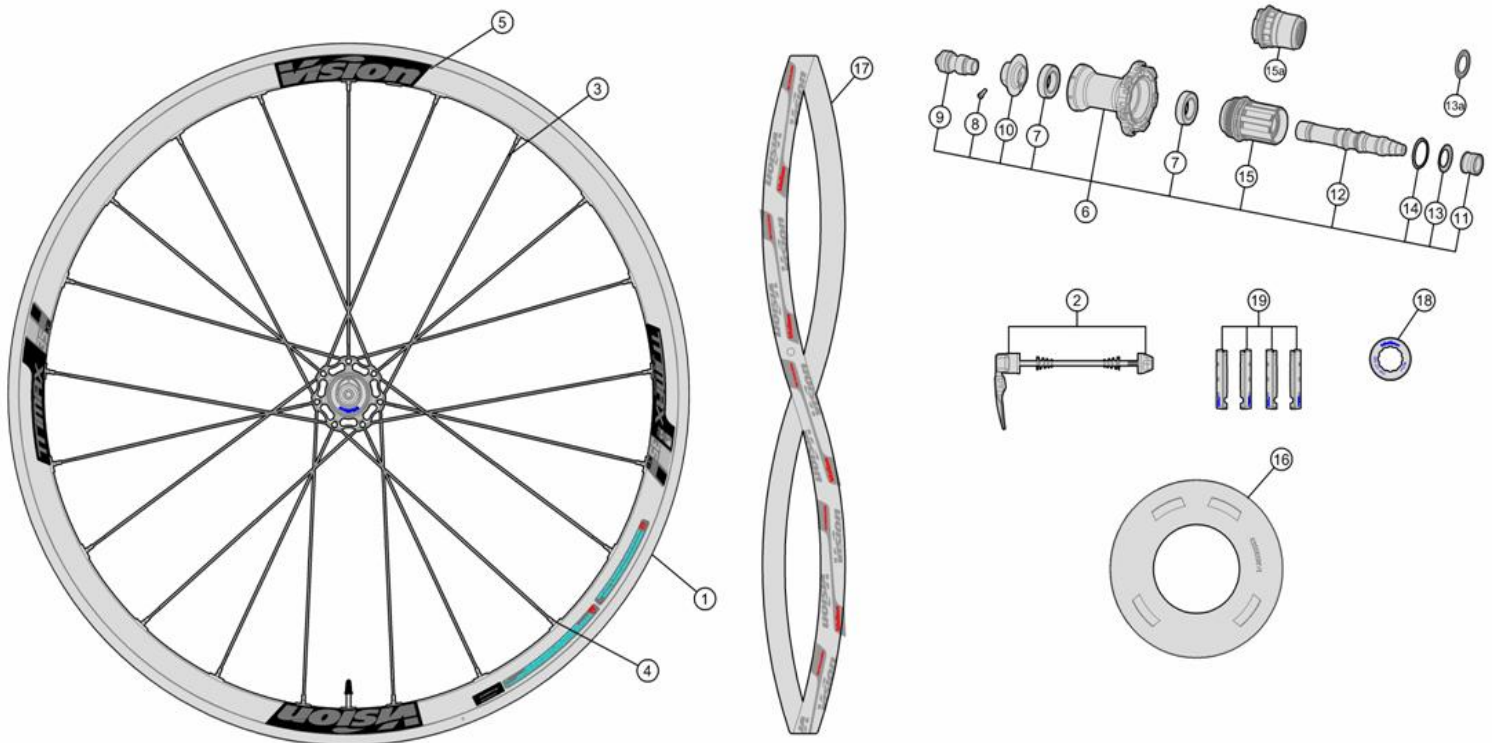

710-0110164110 WH786{WH-VT-637CHTL/KB/S/R}

Rear Wheel Clincher Shimano compatible 2x lacing

710-0110168110 WH986{ WH-VT-637CHTL/KB/XDR/R }

Rear Wheel Clincher SRAM XDR 12s Compatible 2x lacing

Item No.	FSA Code No.	Description	Notes
1	725-0139006821	RM193B Rear Rim Clincher - 21H	Rim Sticker Kit not included
2	750-0012202010	QR-93 Vision Quick Release - 146mm	
3	748-0008005010	SK032F Spoke Kit 274mm x5 pcs	Stainless, for drive side
	748-0008012010	SK032A Spoke Kit 273mm x5 pcs	Stainless, for non-drive side
4	752-6071	ML354 15mm Hexa Brass Black Nipple Kit x5 pcs	
5	752-0782000000	ZJWH0623 Rim Sticker Kit Vision+TriMax 35 KB	
6	752-0610006013	U2124 Rear Hub Assembly - Shimano compatible	★ Include bearings
7	752-0632000000	MR217 Steel Bearings	ACB
8	752-0311000001	ML347A Adjustment Collar Bolt	
9	752-0463000970	MW546 Rear Hub End Cap	★
10	752-0462000970	MW544 Preload Adjustment Collar	Black with vision logo
11	752-6591	ML355 Rear Hub End Nut	
12	752-0467000011	ME260 Rear Hub Axle	
13	752-6563	MS268 Seal for Freehub Assembly - Shimano compatible	★
14	752-0072000010	MW322 11 Speed Cassette Spacer 1.85 mm	Shimano N10/11
15	752-0665000000	EL335 Freehub Assembly - Shimano compatible	★ Include bearings
16	752-0073000000	W1089 Vision Wheelset Spoke Protector	
17	752-1006	MS289 Vision Rim Tape for Clincher Rim - Red	Vision Logo 700C W21 xT0.5mm

★ Optional Parts

Item No.	FSA Code No.	Description	Notes
6	752-0726006010	U5124 Rear Hub Assembly - Sram 12s XDR Compatible	Include bearings
13a	752-0385000560	MS311 Seal for Freehub Assembly - Sram 12s XDR Compatible	
15a	752-0711000010	EL345 Freehub Assembly - Sram 12s XDR Compatible	Include Bearings
19	405-0018000110	E0707 Brake pad for TriMax KB rim	For one pair wheelset