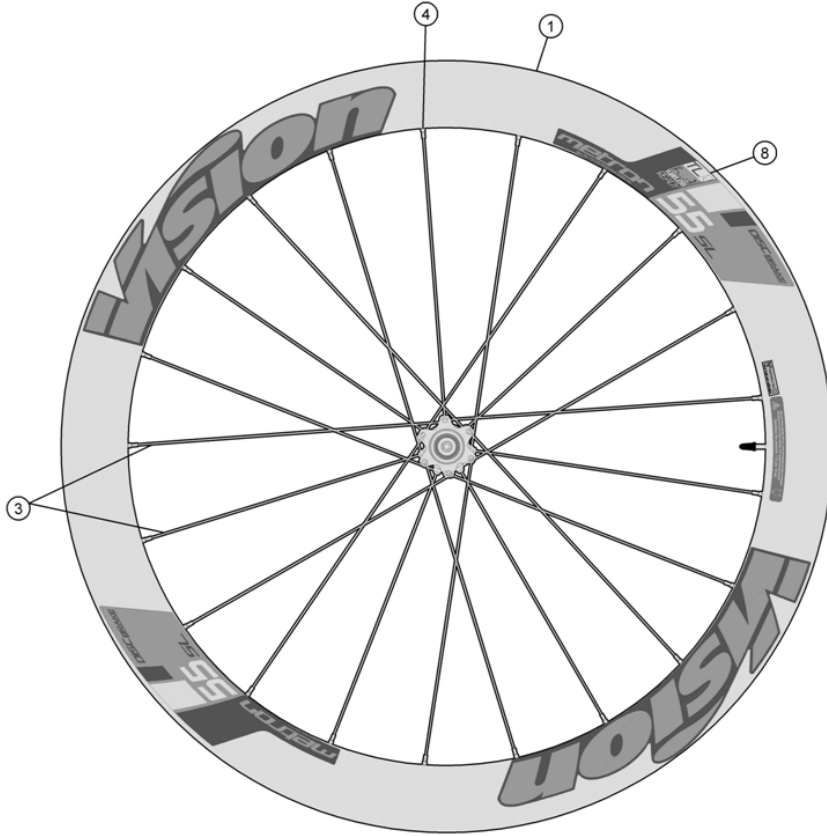

Full carbon 55mm section rim; P.R.A. hubs with direct pull spokes; both tubular and clincher available

- 710-0046163036 WH626{WH-VT-855TU/DB/SL/TA12/F} Front Wheel Tubular 6-Bolt Rotor Mount TA configuration
- 710-0047163035 WH627{WH-VT-855TU/DB-CL/SL/TA12/F} Front Wheel Tubular Centerlock TA configuration
- 710-0044163034 WH623{WH-VT-855CHTL/DB/SL/TA12/F} Front Wheel Clincher (Tubeless) 6-Bolt Rotor Mount TA configuration
- 710-0045163039 WH624{WH-VT-855CHTL/DB-CL/SL/TA12/F} Front Wheel Clincher (Tubeless) Centerlock TA configuration

Item No.	FSA Code No.	Description	Notes
1	725-0046006032	RM099A Front Rim Tubular - 21H	Rim Sticker Kit not included ★
3	748-0008032010	SK032U Spoke Kit 256 mm x5 pcs	for Tubular drive side ★
	748-0008012010	SK032A Spoke Kit 273 mm x5 pcs	for Tubular non-drive side ★
4	752-6071	ML354 15mm Hexa Brass Black Nipple Kit x5 pcs	Alpina ABS Nipple
5	752-5123N	E0282A Aluminum Valve Extender-45L	For Tubular 55mm section rim ★
6	752-5126	E0310 Valve Extender Wrench	
7	752-9003	E0169 Vision Wheel Bag	
8	752-0646000000	ZJWH0593 Rim Sticker Kit metron 55 SL DISC BRAKE	Tubular Vision Gray graphic (MY2019) ★
9	752-0377006015	U1097 Front Hub Assembly - TA12 Configuration	6-bolt rotor mount ★
10	752-0565000010	ME242 Axle for Front Hub Assembly - QR/TA12 Configuration	6-Bolt rotor mount ★
11	752-0633000000	MR219 Steel Bearings x2pcs	6-Bolt rotor mount
12	752-6590	ML347A Adjustment Collar Bolt	
13	752-0699000050	MW578 PRA Adjustment Collar - QR / TA12 Configuration	6-bolt & Centerlock rotor mount★
14	752-0500000000	EL303 Front Hub End Caps - TA12 Configuration	6-bolt & Centerlock rotor mount ★