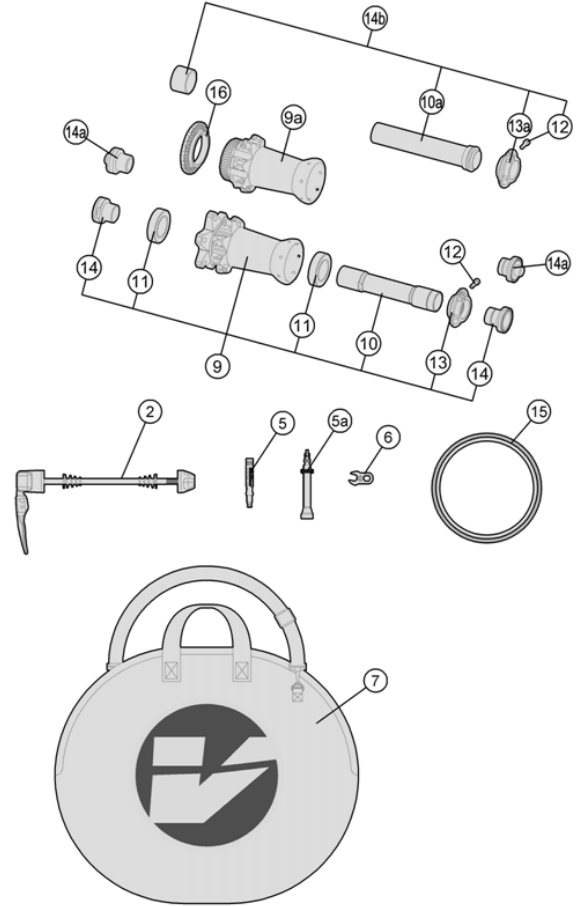

Full carbon 55mm section rim; P.R.A. hubs with direct pull spokes; both tubular and clincher available

- 710-0046163036 WH626{WH-VT-855TU/DB/SL/TA12/F} Front Wheel Tubular 6-Bolt Rotor Mount TA configuration
- 710-0047163035 WH627{WH-VT-855TU/DB-CL/SL/TA12/F} Front Wheel Tubular Centerlock TA configuration
- 710-0044163034 WH623{WH-VT-855CHTL/DB/SL/TA12/F} Front Wheel Clincher (Tubeless) 6-Bolt Rotor Mount TA configuration
- 710-0045163039 WH624{WH-VT-855CHTL/DB-CL/SL/TA12/F} Front Wheel Clincher (Tubeless) Centerlock TA configuration