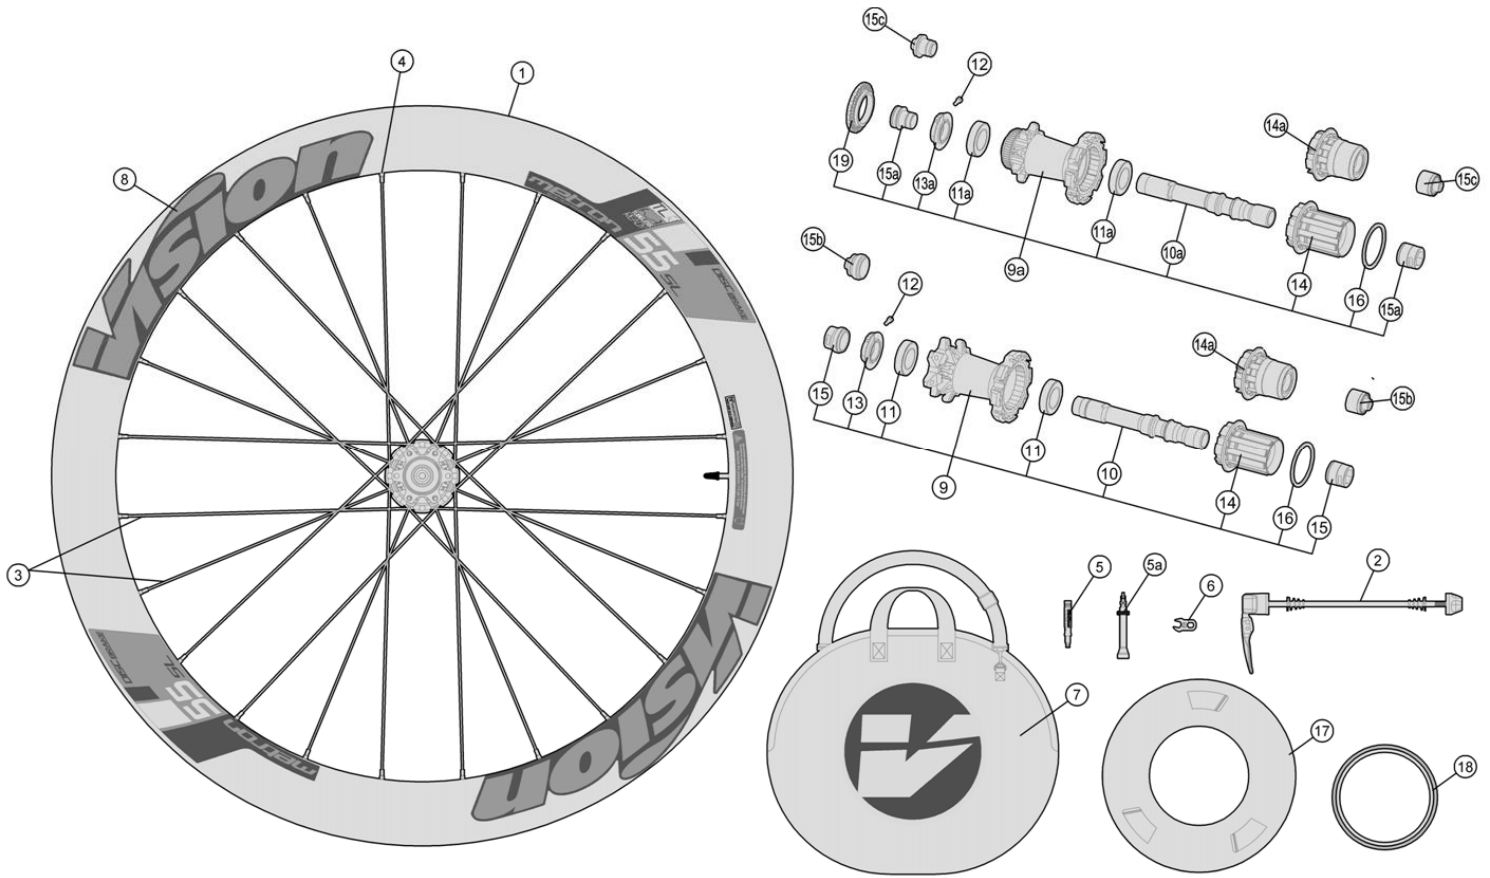

710-0046054036 WH726{WH-VT-855TU/DB/SL/X12/S/R}
710-0047054036 WH727{WH-VT-855TU/DB-CL/SL/X12/S/R}
710-0046058036 WH926{WH-VT-855TU/DB/SL/X12/XDR/R}
710-0047058036 WH927{WH-VT-855TU/DB-CL/SL/X12/XDR/R}
710-0044054037 WH723{WH-VT-855CHTL/DB/SL/X12/S/R}
710-0045054039 WH724{WH-VT-855CHTL/DB-CL/SL/X12/S/R}
710-0044058037 WH923{WH-VT-855CHTL/DB/SL/X12/XDR/R}
710-0045058039 WH924{WH-VT-855CHTL/DB-CL/SL/X12/XDR/R}

Rear Wheel Tubular 6-bolt Rotor Mount TA configuration
Rear Wheel Tubular Centerlock Rotor Mount TA configuration
Rear Wheel Tubular 6-Bolt Rotor Mount SRAM XDR 12S Compatible
Rear Wheel Tubular Centerlock Rotor Mount SRAM XDR 12S Compatible
Rear Wheel Clincher (Tubeless) 6-Bolt Rotor Mount TA configuration
Rear Wheel Clincher (Tubeless) Centerlock Rotor Mount TA configuration
Rear Wheel Clincher (Tubeless) 6-Bolt SRAM XDR 12S Compatible
Rear Wheel Clincher (Tubeless) Centerlock SRAM XDR 12S Compatible

Item No.	FSA Code No.	Description	Notes
1	725-0046002032	RM099B Rear Rim Tubular - 24H	Rim Sticker Kit not included ★
3	748-0008040010	SK032L Spoke Kit 248 mm x5 pcs	for Tubular drive side ★
	748-0008029010	SK032I Spoke Kit 264 mm x5 pcs	for Tubular non-drive side ★
4	752-6071	ML354 15mm Hexa Brass Black Nipple Kit x5 pcs	Alpina ABS Nipple
5	752-5123N	E0282A Aluminum Valve Extender-45L	For Tubular 55mm section rim ★
6	752-5126	E0310 Valve Extender Wrench	
7	752-9003	E0169 Vision Wheel Bag	
8	752-0646000000	ZJWH0593 Rim Sticker Kit metron 55 SL DISC BRAKE	Tubular Vision Gray graphic (MY2019) ★
9	752-0378002014	U2097 Rear Hub Assembly –Shimano Compatible	6-Bolt rotor mount, X12 Configuration ★
10	752-0563000011	ME278 Axle for Rear Hub Assembly - 6-Bolt rotor mount	QR /X12 Configuration ★
11	752-0632000000	MR217 Steel Bearings x2pcs	6-bolt rotor mount ★
12	752-6590	ML347A Adjustment Collar Bolt	
13	752-0672000050	MW537 PRA Adjustment Collar - QR /X12 Configuration	Centerlock rotor mount★
14	752-0648000000	EL333 Freehub Assembly - Shimano Compatible	6-Bolt & Centerlock (with bearings) ★
15	752-0499000010	EL301 Rear Hub End Caps - X12 configuration	6-Bolt rotor mount (Shimano & SRAM XDR) ★
16	752-0072000010	MW322 11 Speed Cassette Spacer	Shimano N10/11
17	752-0570000000	W1124 Vision Wheelset Spoke Protector