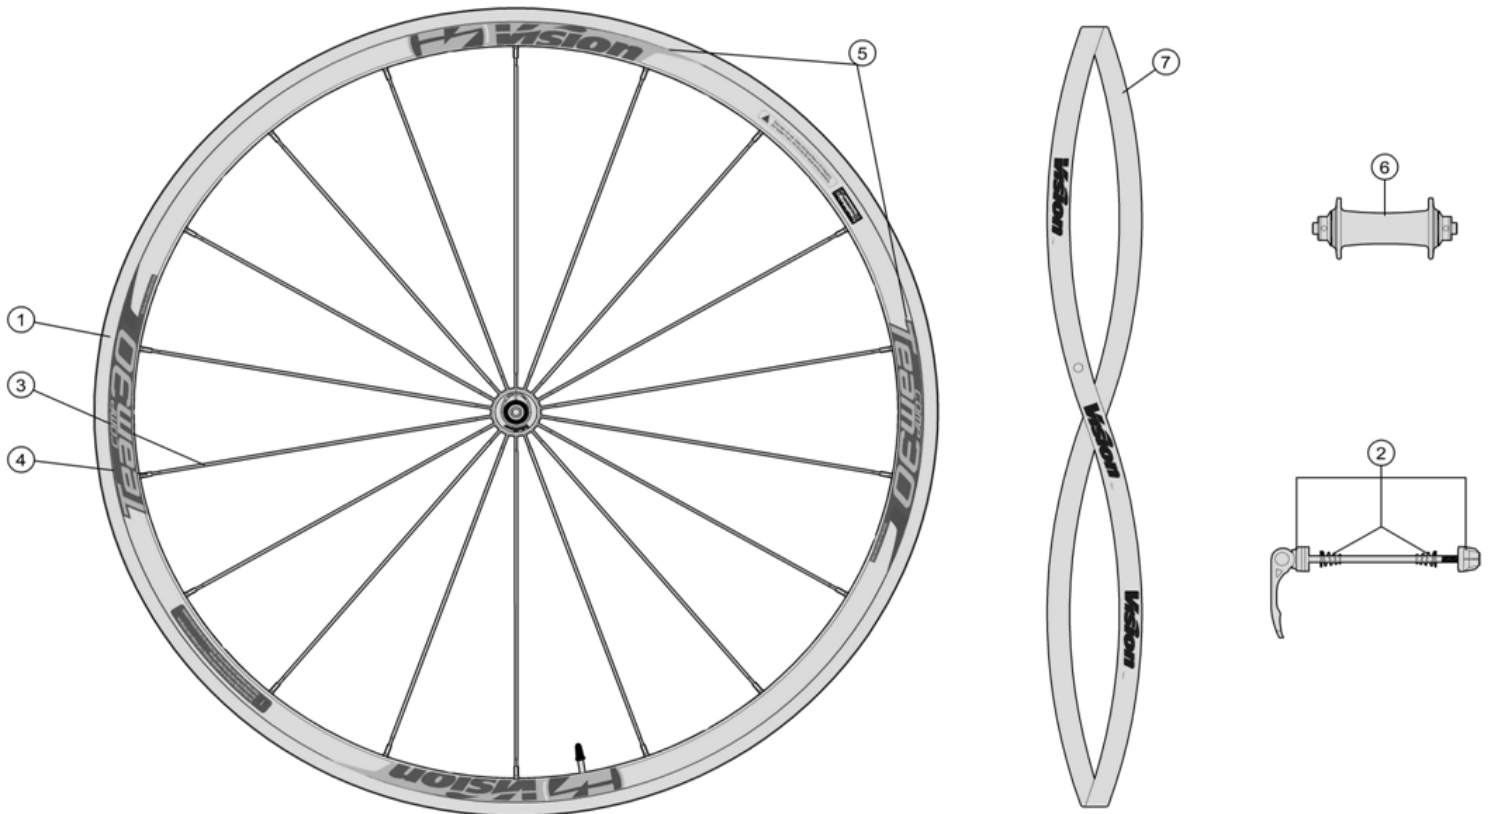

Vision wheelset

Team 30 Comp WH-VT-302

Alloy 30mm Section Clincher Rim, CNC Braking Surface, Classic aluminum Hubs for J-Bend Spokes

710-0030083050 WH117 {WH-VT-302} Front Wheel Red

710-0030083051 WH117 {WH-VT-302} Front Wheel Black

Item No.	FSA Code No.	Description	Notes
1	72500003005440	RM069 Front Rim Clincher - 18H	Rim Sticker Kit not included
2	75000010107010	QR-25 Quick Release -112mm	Vision Logo
3	748- 0022026140	SK050B Spokes Kit 273mm x5 pcs	J-Bend
4	752-0178000020	ML519 14mm Brass Silver Nipple Kit x5 pcs	
5	75200291000000	ZJWH0367 Rim Sticker Kit - Vision Team 30 Comp Red	
	75200292000000	ZJWH0366 Rim Sticker Kit - Vision Team 30 Comp Black	Black Graphics
6	75200182001010	U1074 Front Hub Assembly	Vision Logo
7	752-0180000470	MS327 Vision Rim Tape for Clincher Rim- Red	Vision Logo

710-0030054050 WH217 {WH-VT-302/S} Rear Wheel Shimano Compatible Red
 710-0030054051 WH217 {WH-VT-302/S} Rear Wheel Shimano Compatible Black

Item No.	FSA Code No.	Description	Notes
1	72500003002440	RM069 Rear Rim Clincher - 24H	Rim Sticker Kit not included
2	750-0010202010	QR-25 Quick Release - 146mm	Vision Logo
3	748- 0022009140	SK050C Spokes Kit 281mm x5 pcs	J-Bend for drive side
	748- 0022004140	SK050A Spokes Kit 269mm x5 pcs	J-Bend for non-drive side
4	752-0178000020	ML519 14mm Brass Silver Nipple Kit x5 pcs	
5	75200291000000	ZJWH0367 Rim Sticker Kit - Vision Team 30 Comp Red	
	75200292000000	ZJWH0366 Rim Sticker Kit - Vision Team 30 Comp Black	Black Graphics
6	75200183002010	U2074 Rear Hub Assembly - Shimano Compatible	
7	75200297000000	EL270 Freehub Assembly	
8	752-0181000000	MW473 11 Speed Cassette Spacer	
9	75200184000000	W1082 Vision Wheelset Spoke Protector	
10	752-0180000470	MS327 Vision Rim Tape for Clincher Rim- Red	Vision logo