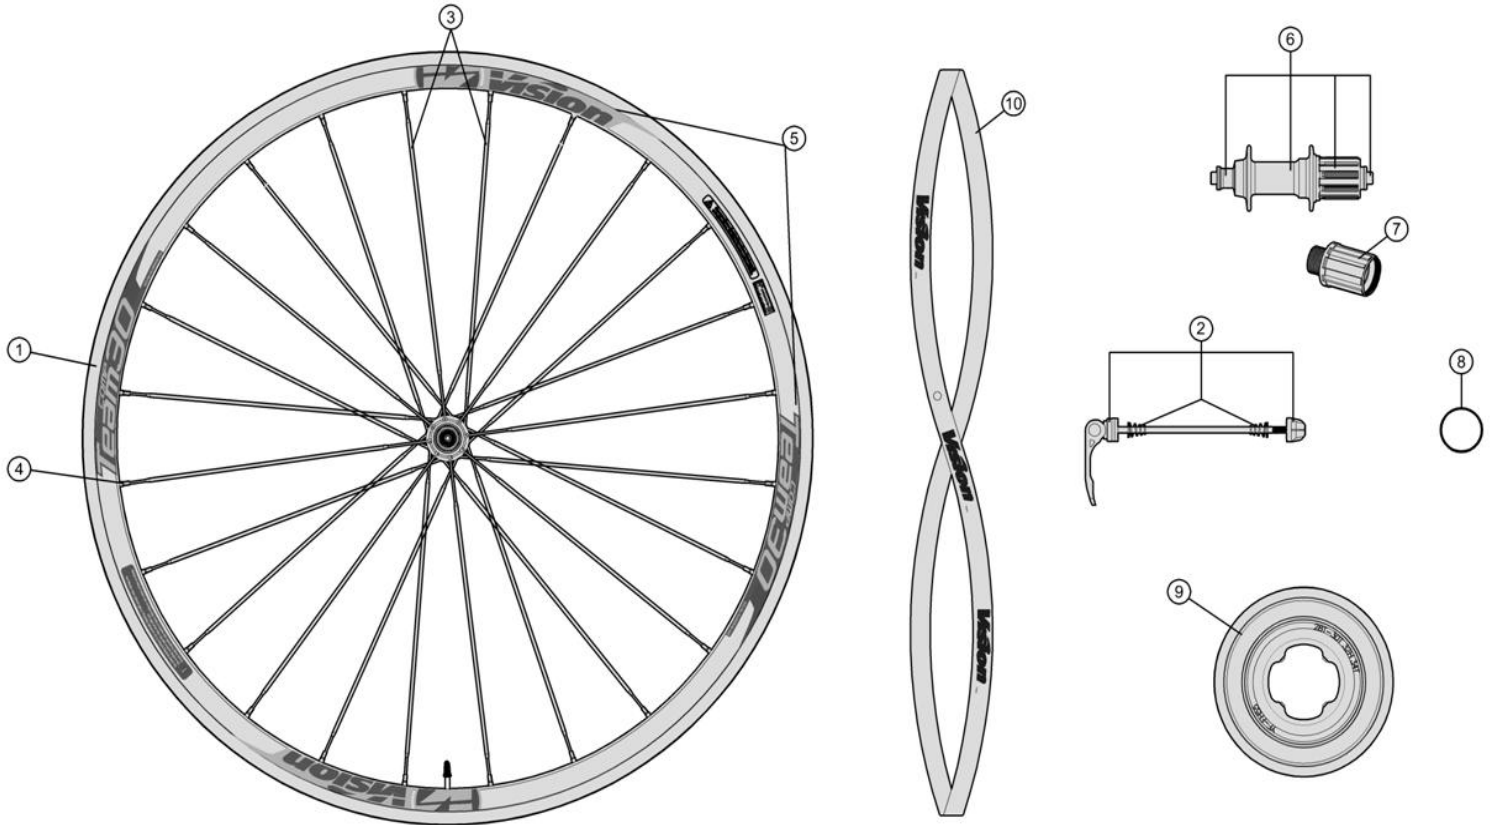

Vision wheelset

Team 30 Comp WH-VT-302

Alloy 30mm Section Clincher Rim, CNC Braking Surface, Classic aluminum Hubs for J-Bend Spokes

710-0030083050 WH117 {WH-VT-302} Front Wheel Red

710-0030083051 WH117 {WH-VT-302} Front Wheel Black

Item No.	FSA Code No.	Description	Notes
1	72500003005440	RM069 Front Rim Clincher - 18H	Rim Sticker Kit not included
2	75000010107010	QR-25 Quick Release -112mm	Vision Logo
3	748- 0022026140	SK050B Spokes Kit 273mm x5 pcs	J-Bend
4	752-0178000020	ML519 14mm Brass Silver Nipple Kit x5 pcs	
5	75200291000000	ZJWH0367 Rim Sticker Kit - Vision Team 30 Comp Red	
	75200292000000	ZJWH0366 Rim Sticker Kit - Vision Team 30 Comp Black	Black Graphics
6	75200182001010	U1074 Front Hub Assembly	Vision Logo
7	752-0180000470	MS327 Vision Rim Tape for Clincher Rim- Red	Vision Logo

710-0030054050 WH217 {WH-VT-302/S} Rear Wheel Shimano Compatible Red
 710-0030054051 WH217 {WH-VT-302/S} Rear Wheel Shimano Compatible Black

Item No.	FSA Code No.	Description	Notes
1	72500003002440	RM069 Rear Rim Clincher - 24H	Rim Sticker Kit not included
2	750-0010202010	QR-25 Quick Release - 146mm	Vision Logo
3	748- 0022009140	SK050C Spokes Kit 281mm x5 pcs	J-Bend for drive side
	748- 0022004140	SK050A Spokes Kit 269mm x5 pcs	J-Bend for non-drive side
4	752-0178000020	ML519 14mm Brass Silver Nipple Kit x5 pcs	
5	75200291000000	ZJWH0367 Rim Sticker Kit - Vision Team 30 Comp Red	
	75200292000000	ZJWH0366 Rim Sticker Kit - Vision Team 30 Comp Black	Black Graphics
6	75200183002010	U2074 Rear Hub Assembly - Shimano Compatible	
7	75200297000000	EL270 Freehub Assembly	
8	752-0181000000	MW473 11 Speed Cassette Spacer	
9	75200184000000	W1082 Vision Wheelset Spoke Protector	
10	752-0180000470	MS327 Vision Rim Tape for Clincher Rim- Red	Vision logo