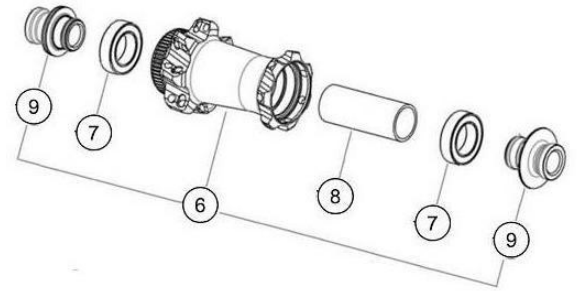

• Full carbon clincher rim 37mm depth inner width 21 mm • PRS hubs with aero bladed direct pull **carbon spokes** 21x24H

710-0181163050 Metron RS 37 DB Centerlock Front WH 21H w/o QR w/Tubeless valve, WH-VT-837RS CHTL/DB-CL/TA12/F

Item No.	FSA Code	Description	Note
1	725-0216006030	RM321A Metron RS 37 Carbon Front Rim Tubeless 21H	Vision + Silver line graphic
2	748-0045007030	SK073I Carbon Spoke aero bladed direct pull 277mm black (5pcs)	For Drive side
	74800045007031	SK073I Carbon Spoke aero bladed direct pull 277mm black x1pc	w/white lettering
	748-0045052030	SK073L Carbon Spoke aero bladed direct pull 293mm black (5pcs)	For Non-drive side
3	752-1204000010	ML018 Carbon spoke Nipple Kit - Alloy Black (5pc)	
4	752-9003OE	E0169 Vision Wheel Bag	Black
5	752-0670000001	E0706B Aluminum Valve Extender 60mm (2pcs)	w/Vision logo
6	75201201006010	U1217 Front Hub Assembly - Centerlock TA12 configuration	21H (DP 2:1)
7	752-1108000000	MR276 Metron RS Ceramic bearing (17287) 17x28x7 (1pc)	For Non-drive side
8	752-0963000000	MW096 Front Hub Spacer	
9	752-0897000010	EL395 Front Hub End Caps - TA12 Configuration	
10	752-0902000010	ML678 Centerlock Rotor Lockring Internal spline	
11	752-0580000110	ME309 Rim Tubeless Tape Black 25mmx10M w/Vision logo	For one Bike