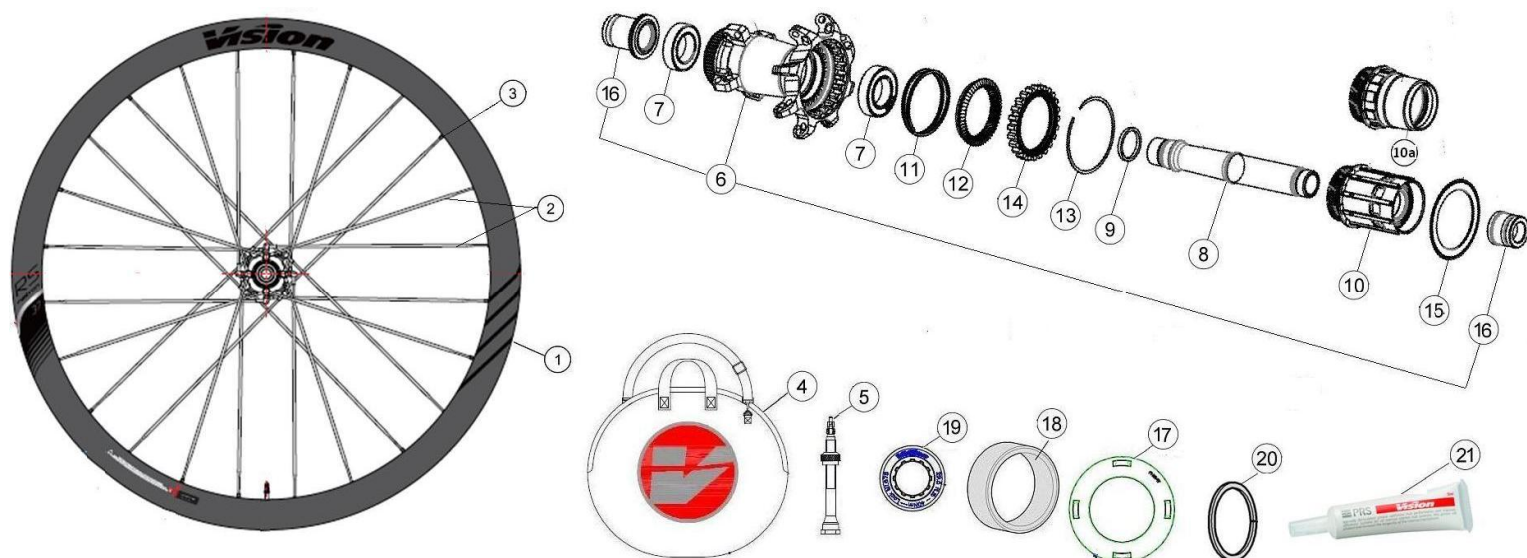

• Full carbon clincher rim 37mm depth inner width 21 mm • PRS hubs with aero bladed direct pull **carbon spokes** 21x24H

710-0181163050 Metron RS 37 DB Centerlock Front WH 21H w/o QR w/Tubeless valve, WH-VT-837RS CHTL/DB-CL/TA12/F

Item No.	FSA Code	Description	Note
1	725-0216006030	RM321A Metron RS 37 Carbon Front Rim Tubeless 21H	Vision + Silver line graphic
2	748-0045007030	SK073I Carbon Spoke aero bladed direct pull 277mm black (5pcs)	For Drive side
	74800045007031	SK073I Carbon Spoke aero bladed direct pull 277mm black x1pc	w/white lettering
	748-0045052030	SK073L Carbon Spoke aero bladed direct pull 293mm black (5pcs)	For Non-drive side
3	752-1204000010	ML018 Carbon spoke Nipple Kit - Alloy Black (5pc)	
4	752-9003OE	E0169 Vision Wheel Bag	Black
5	752-0670000001	E0706B Aluminum Valve Extender 60mm (2pcs)	w/Vision logo
6	75201201006010	U1217 Front Hub Assembly - Centerlock TA12 configuration	21H (DP 2:1)
7	752-1108000000	MR276 Metron RS Ceramic bearing (17287) 17x28x7 (1pc)	For Non-drive side
8	752-0963000000	MW096 Front Hub Spacer	
9	752-0897000010	EL395 Front Hub End Caps - TA12 Configuration	
10	752-0902000010	ML678 Centerlock Rotor Lockring Internal spline	
11	752-0580000110	ME309 Rim Tubeless Tape Black 25mmx10M w/Vision logo	For one Bike

710-0181054050 Metron RS 37 DB Centerlock Rear WH 24H SMN 11/12S w/o QR w/TL valve,WH-VT-837RS CHTL/DB-CL/X12/S/R

710-0181058050 Metron RS 37 DB Centerlock Rear WH 24H SRAM XDR w/o QR w/TL valve,WH-VT-837RS CHTL/DB-CL/X12/XDR/R