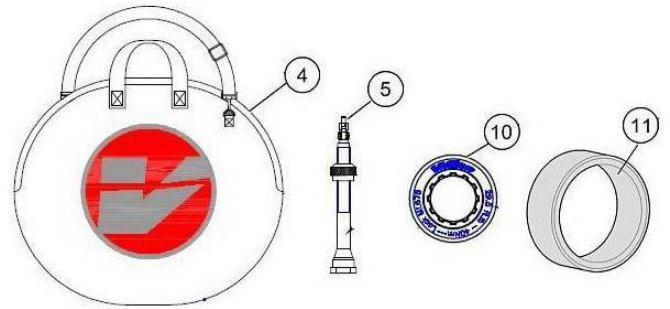

• Full carbon clincher rim 37mm depth inner width 21 mm • PRS hubs with aero bladed direct pull **carbon spokes** 21x24H

710-0181163050 Metron RS 37 DB Centerlock Front WH 21H w/o QR w/Tubeless valve, WH-VT-837RS CHTL/DB-CL/TA12/F

Item No.	FSA Code	Description	Note
1	725-0216006030	RM321A Metron RS 37 Carbon Front Rim Tubeless 21H	Vision + Silver line graphic
2	748-0045007030	SK073I Carbon Spoke aero bladed direct pull 277mm black (5pcs)	For Drive side
	74800045007031	SK073I Carbon Spoke aero bladed direct pull 277mm black x1pc	w/white lettering
	748-0045052030	SK073L Carbon Spoke aero bladed direct pull 293mm black (5pcs)	For Non-drive side
3	752-1204000010	ML018 Carbon spoke Nipple Kit - Alloy Black (5pc)	
4	752-9003OE	E0169 Vision Wheel Bag	Black
5	752-0670000001	E0706B Aluminum Valve Extender 60mm (2pcs)	w/Vision logo
6	75201201006010	U1217 Front Hub Assembly - Centerlock TA12 configuration	21H (DP 2:1)
7	752-1108000000	MR276 Metron RS Ceramic bearing (17287) 17x28x7 (1pc)	For Non-drive side
8	752-0963000000	MW096 Front Hub Spacer	
9	752-0897000010	EL395 Front Hub End Caps - TA12 Configuration	
10	752-0902000010	ML678 Centerlock Rotor Lockring Internal spline	
11	752-0580000110	ME309 Rim Tubeless Tape Black 25mmx10M w/Vision logo	For one Bike

710-0181054050 Metron RS 37 DB Centerlock Rear WH 24H SMN 11/12S w/o QR w/TL valve,WH-VT-837RS CHTL/DB-CL/X12/S/R

710-0181058050 Metron RS 37 DB Centerlock Rear WH 24H SRAM XDR w/o QR w/TL valve,WH-VT-837RS CHTL/DB-CL/X12/XDR/R