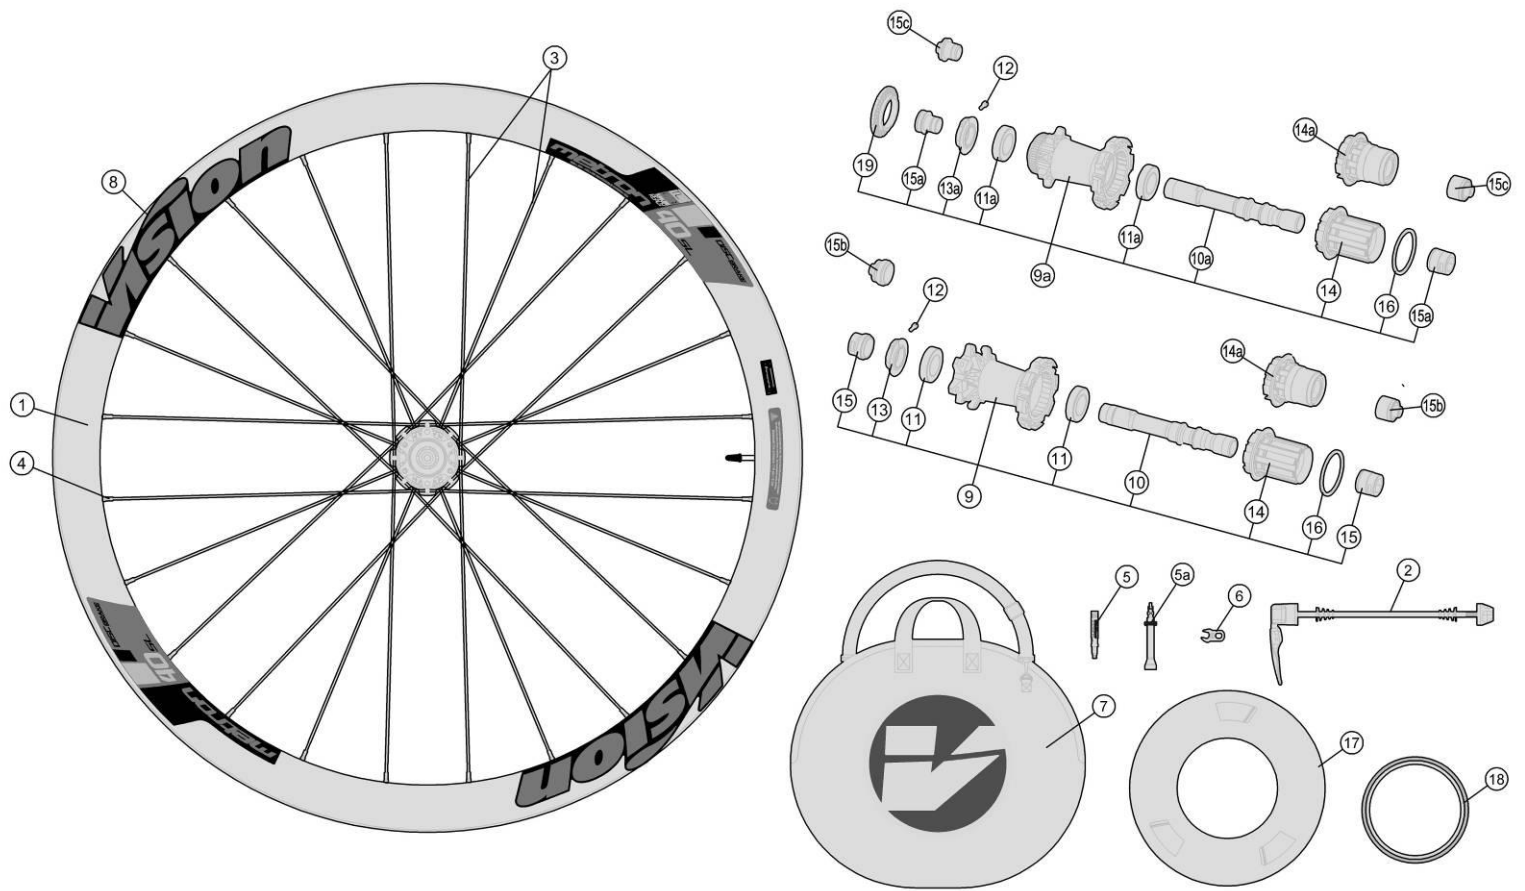

710-0070054034 WH721{WH-VT-840TU/DB/SL/X12/S/R}
710-0067054034 WH722{WH-VT-840TU/DB-CL/SL/X12/S/R}
710-0070058030 WH921{WH-VT-840TU/DB/SL/X12/XDR/R}
710-0067058030 WH922{WH-VT-840TU/DB-CL/SL/X12/XDR/R}
710-0061054034 WH718{WH-VT-840CHTL/DB/SL/X12/S/R}
710-0062054036 WH719{WH-VT-840CHTL/DB-CL/SL/X12/S/R}
710-0061058030 WH918{WH-VT-840CHTL/DB/SL/X12/XDR/R}
710-0062058030 WH919{WH-VT-840CHTL/DB-CL/SL/X12/XDR/R}

Rear Wheel Tubular 6-bolt Rotor Mount TA configuration
Rear Wheel Tubular Centerlock Rotor Mount TA configuration
Rear Wheel Tubular 6-Bolt Rotor Mount SRAM XDR 12S Compatible
Rear Wheel Tubular Centerlock Rotor Mount SRAM XDR 12S Compatible
Rear Wheel Clincher (Tubeless) 6-Bolt Rotor Mount TA configuration
Rear Wheel Clincher (Tubeless) Centerlock Rotor Mount TA configuration
Rear Wheel Clincher (Tubeless) 6-Bolt SRAM XDR 12S Compatible
Rear Wheel Clincher (Tubeless) Centerlock SRAM XDR 12S Compatible

Item No.	FSA Code No.	Description	Notes
1	725-0048002033	RM101B Rear Rim Tubular – 24H	Rim Sticker Kit not included ★
3 4	SPK-MTR40DBV18	SPOKES KIT METRON40DB 288/271/264/278mm w/NIPPLE	
5	752-5114	E0282D Aluminum Valve Extender-30L	For Tubular 40mm section rim ★
6	752-5126	E0310 Valve Extender Wrench	
7	752-9003	E0169 Vision Wheel Bag	
8	75200612000000	ZJWH0589 Rim Sticker Kit metron 40 SL DISC BRAKE	Tubular Vision Gray graphic (MY2019) ★
9	75200378002010	U2097 Rear Hub Assembly –Shimano Compatible	6-Bolt rotor mount, X12 Configuration ★
10	752-0563000010	ME278 Axle for Rear Hub Assembly - 6-Bolt rotor mount	QR /X12 Configuration ★
11	752-6514CWSP	Bearing (6903-30x17x7) CW Radial Steel	6-bolt rotor mount ★
12	752-6590	ML347A Adjustment Collar Bolt	
13	752-0672000050	MW537 PRA Adjustment Collar - QR /X12 Configuration	Centerlock rotor mount★
14	752-0648000000	EL333 Freehub Assembly - Shimano Compatible	6-Bolt & Centerlock (with bearings) ★
15	752-0499000010	EL301 Rear Hub End Caps - X12 configuration	6-Bolt rotor mount (Shimano & SRAM XDR) ★
16	752-0072000010	MW322 11 Speed Cassette Spacer	Shimano N10/11
17	75200130000000	W1124 Vision Wheelset Spoke Protector