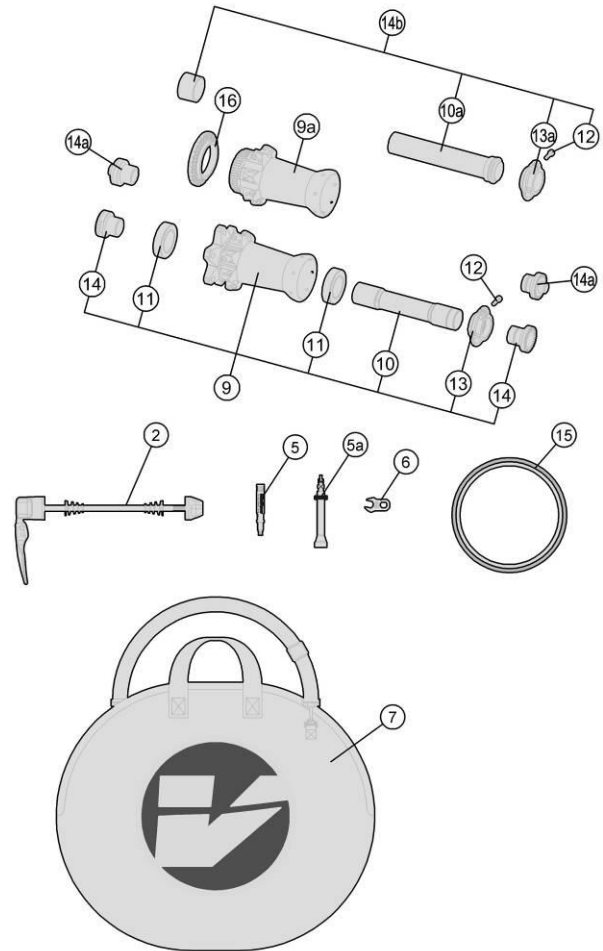

Full carbon 40mm section rim; P.R.A. hubs with direct pull spokes; both tubular and clincher available

- 710-0070163035 WH621{WH-VT-840TU/DB/SL/TA12/F} Front Wheel Tubular 6-Bolt Rotor Mount TA configuration
- 710-0067163034 WH622{WH-VT-840TU/DB-CL/SL/TA12/F} Front Wheel Tubular Centerlock TA configuration
- 710-0061163035 WH618{WH-VT-840CHTL/DB/SL/TA12/F} Front Wheel Clincher (Tubeless) 6-Bolt Rotor Mount TA configuration
- 710-0062163036 WH619{WH-VT-840CHTL/DB-CL/SL/TA12/F} Front Wheel Clincher (Tubeless) Centerlock TA configuration

★Optional Parts

Item No.	FSA Code No.	Description	Notes
1	72500049006030	RM102A Front Rim Clincher (Tubeless) - 21H	Rim Sticker Kit not included
2	75000012309010	QR-93 Quick Release DB Blk L114/151 OE V18	For QR Configuration 100mm OLD
5a	752-0670000001	E0706B Aluminum Valve Extender-60L	For Tubeless 40mm section rim
9a	75200379006010	U1098 Front Hub Assembly - TA12 configuration	Centerlock rotor mount
10a	752-0566000010	ME257 Axle for Front Hub Assembly - TA15 Configuration	6-bolt rotor mount
11a	752-6514CWSP	MR217 Steel Bearings (30x17x7)	Center-lock DS
11b	752-0633000000	Bearing (17287-28x17x7) CW Radial MR219/MR200	Center-lock NDS
13a	752-0700000050	MW579 PRA Adjustment Collar - TA15 configuration	6-bolt & Centerlock rotor mount
14a	752-0417000010	EL287 Front Hub End Caps - QR Configuration	6-bolt & Centerlock rotor mount
14b	752-0498000010	EL304 Front Hub End Caps with axle - TA15 Configuration	6-bolt & Centerlock rotor mount
15	752-0580000110	ME309 Rim Tape for Clincher (Tubeless)	Vision logo 25mmx8M