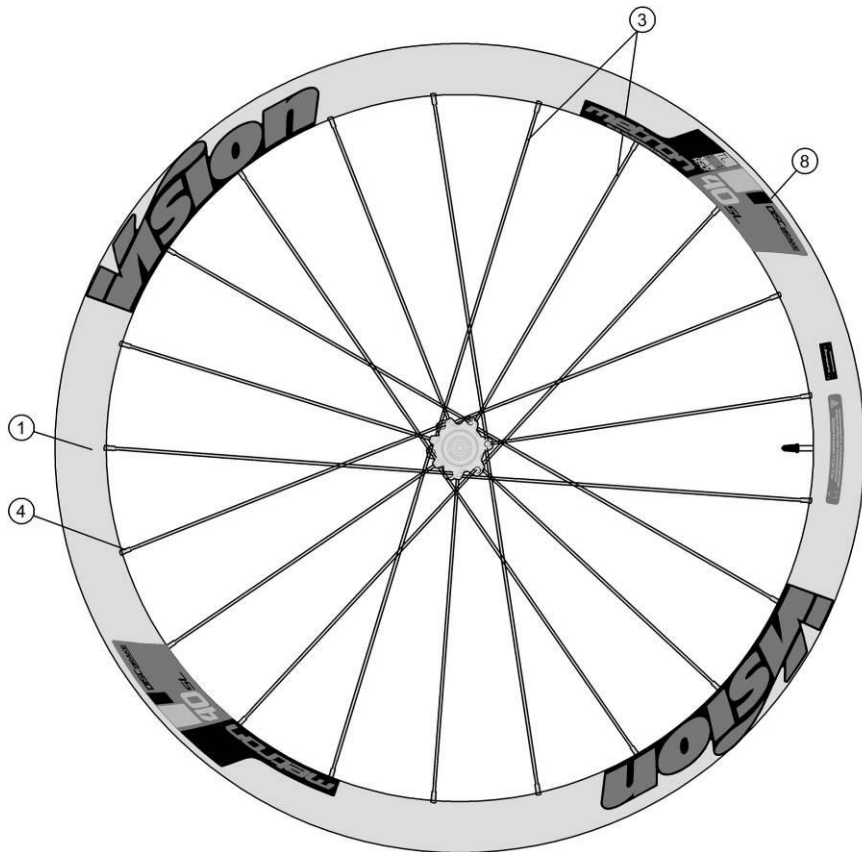

Full carbon 40mm section rim; P.R.A. hubs with direct pull spokes; both tubular and clincher available

- 710-0070163035 WH621{WH-VT-840TU/DB/SL/TA12/F} Front Wheel Tubular 6-Bolt Rotor Mount TA configuration
- 710-0067163034 WH622{WH-VT-840TU/DB-CL/SL/TA12/F} Front Wheel Tubular Centerlock TA configuration
- 710-0061163035 WH618{WH-VT-840CHTL/DB/SL/TA12/F} Front Wheel Clincher (Tubeless) 6-Bolt Rotor Mount TA configuration
- 710-0062163036 WH619{WH-VT-840CHTL/DB-CL/SL/TA12/F} Front Wheel Clincher (Tubeless) Centerlock TA configuration

Item No.	FSA Code No.	Description	Notes
1	725-0048006033	RM101A Front Rim Tubular - 21H	Rim Sticker Kit not included *
3	SPK-MTR40DBV18	SPOKES KIT METRON40DB 288/271/264/278mm w/NIPPLE	
4			
5	752-5114	E0282D Aluminum Valve Extender-30L	For Tubular 40mm section rim *
6	752-5126	E0310 Valve Extender Wrench	
7	752-9003	E0169 Vision Wheel Bag	
8	75200612000000	ZJWH0589 Rim Sticker Kit metron 40 SL DISC BRAKE	Tubular Vision Gray graphic (MY2019) *
9	75200377006010	U1097 Front Hub Assembly - TA12 Configuration	6-bolt rotor mount *
10	752-0565000010	ME242 Axle for Front Hub Assembly - QR/TA12 Configuration	6-bolt rotor mount *
11	752-0633000000	Bearing (17287-28x17x7) CW Radial MR219/MR200	6-Bolt rotor mount/Center-lock
12	752-6590	ML347A Adjustment Collar Bolt	
13	752-0699000050	MW578 PRA Adjustment Collar - QR / TA12 Configuration	6-bolt & Centerlock rotor mount *
14	752-0500000000	EL303 Front Hub End Caps - TA12 Configuration	6-bolt & Centerlock rotor mount *