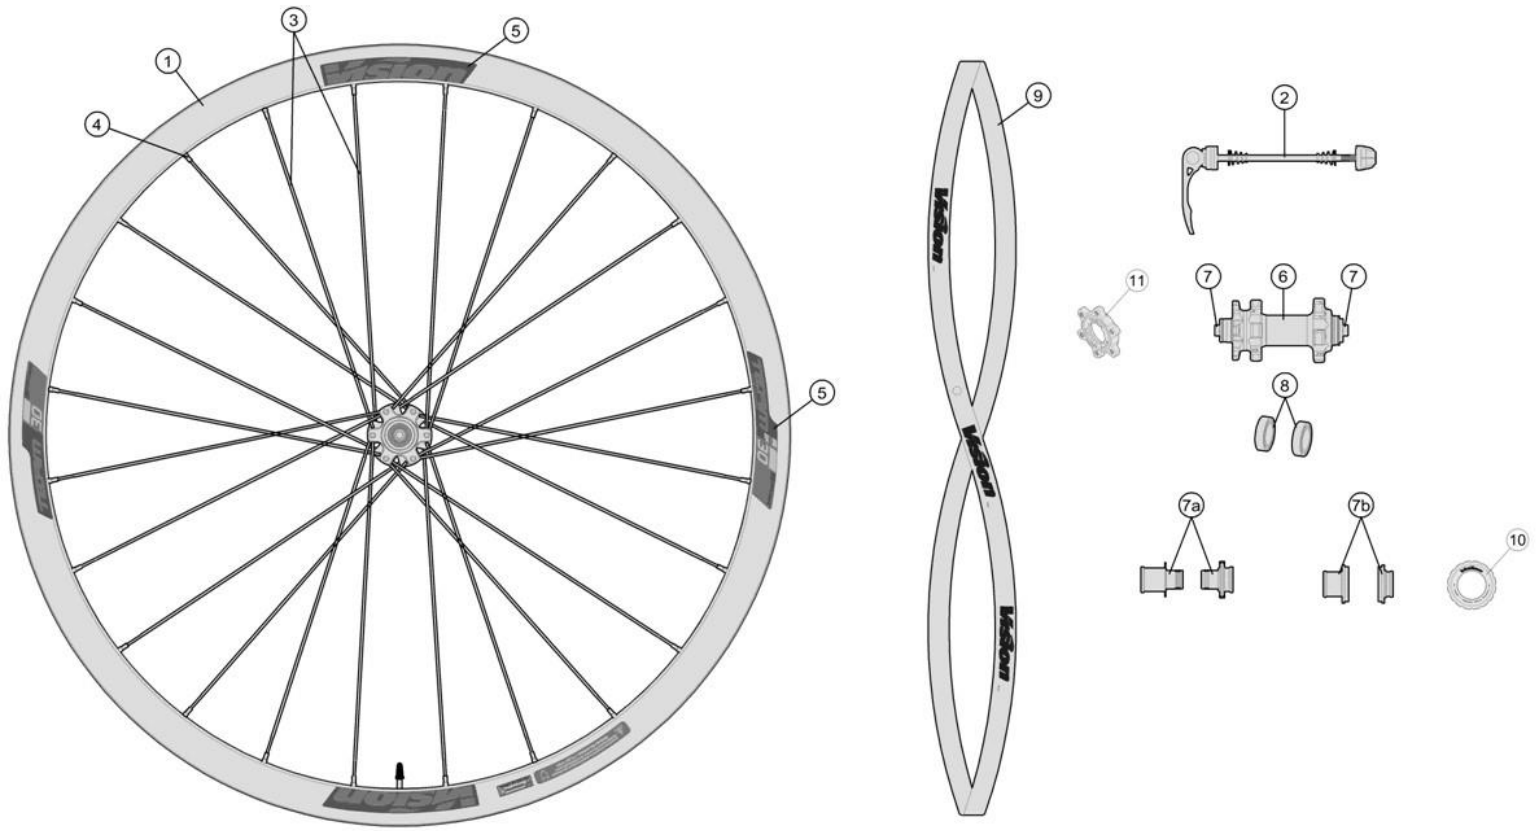

Alloy 30mm Section Tubeless clincher Rim ; Aero Bladed direct pull Spokes, 24H 1:1 Lacing

Item No.	FSA Code No.	Description	Notes
1	725-0164002010	RM252A/B Front/Rear Rim Tubeless Clincher	Rim Sticker Kit not included
3	SPK-TEAM30DB-6BCLB1		
4			
5	752-0568000000	ZJWH0552 Rim Sticker Kit Vision+Team 30 Disc	
6	752-0818002011	U1144 Front Hub Assembly	Centerlock, TA12 Configuration★
7	752-0881000010	MW728 Front Hub End Caps	Centerlock & ISO 6-bolt, TA12 Configuration ★
8	752-0323000001	MR243 Steel Bearings x2pcs (18x28x7)	
9	752-0188000470	MS328 Vision Rim Tape for Clincher Rim- Red	Vision logo 700C W22 xT0.5mm
12	752-0906000020	ME420 Front Hub Axle	

★Optional Parts

Item No.	FSA Code No.	Description	Notes
2	750-0010310010	QR-25 Black 112+146 mm w/Logo	For QR Configuration
7a	752-0882000010	MW729 Front Hub End Caps	Centerlock & ISO 6-bolt,, TA15 Configuration
7b	752-0883000010	MW730 Front Hub End Caps	Centerlock & ISO 6-bolt,, QR Configuration

★Optional Parts

Item No.	FSA Code No.	Description	Notes
2a	750-0010310010	QR-25 Black 112+146 mm w/Logo	For QR configuration 135/142mm OLD
6a	752-0833000060	U5144 Rear Hub Assembly – SRAM XDR Compatible	Centerlock, X12 configuration
9a	752-0833000060	EL382 Freehub Assembly - SRAM XDR 12S	with Drive side end caps for X12 Configuration
10a	752-0884000010	MW731 Rear Hub End Caps	For QR Configuration