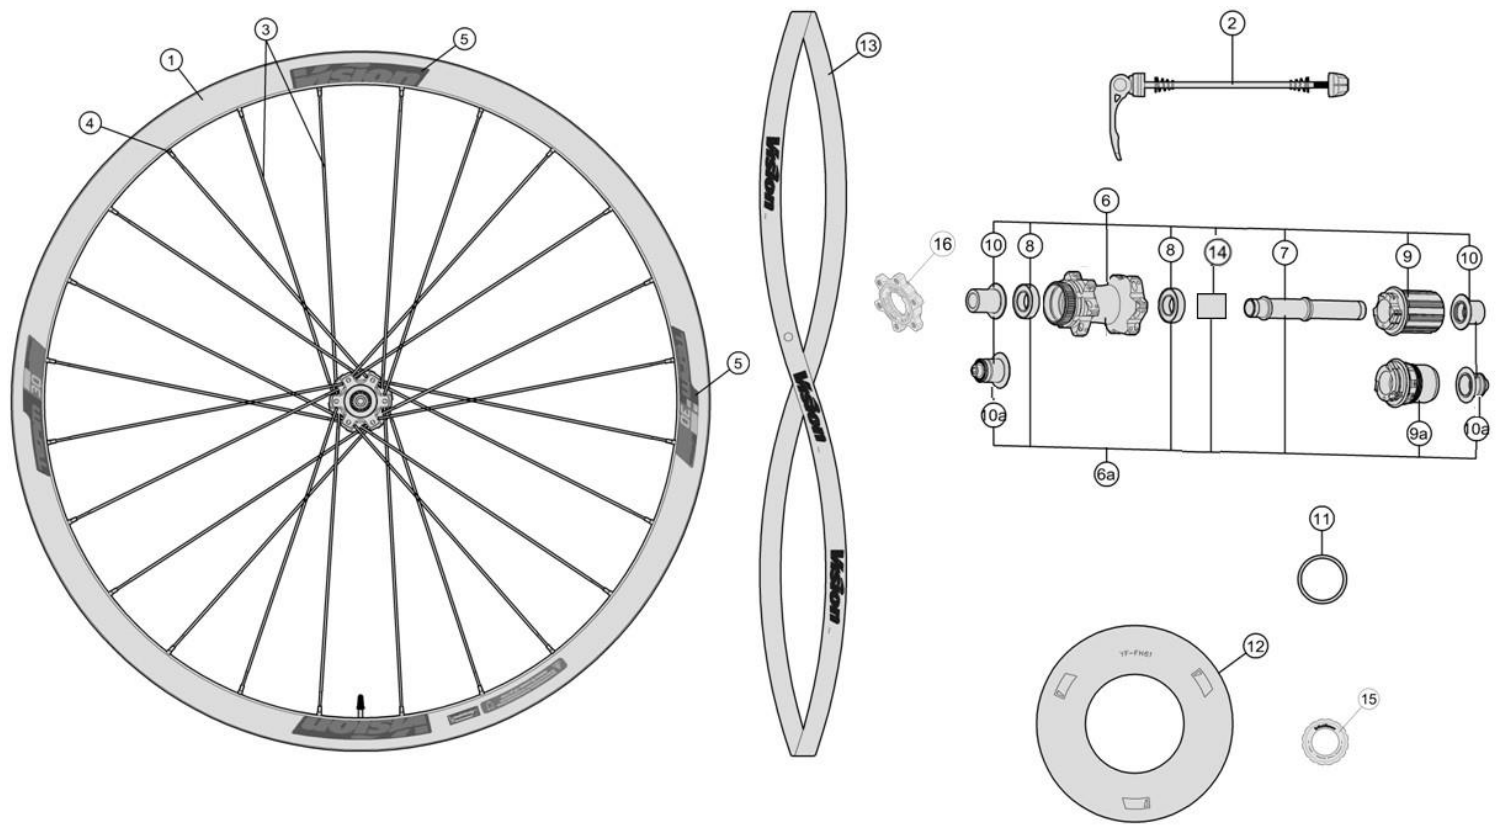

Alloy 30mm Section Tubeless clincher Rim ; Aero Bladed direct pull Spokes, 24H 1:1 Lacing

Item No.	FSA Code No.	Description	Notes
1	725-0164002010	RM252A/B Front/Rear Rim Tubeless Clincher	Rim Sticker Kit not included
3	SPK-TEAM30DB-6BCLB1		
4			
5	752-0568000000	ZJWH0552 Rim Sticker Kit Vision+Team 30 Disc	
6	752-0818002011	U1144 Front Hub Assembly	Centerlock, TA12 Configuration★
7	752-0881000010	MW728 Front Hub End Caps	Centerlock & ISO 6-bolt, TA12 Configuration ★
8	752-0323000001	MR243 Steel Bearings x2pcs (18x28x7)	
9	752-0188000470	MS328 Vision Rim Tape for Clincher Rim- Red	Vision logo 700C W22 xT0.5mm
12	752-0906000020	ME420 Front Hub Axle	

★Optional Parts

Item No.	FSA Code No.	Description	Notes
2	750-0010310010	QR-25 Black 112+146 mm w/Logo	For QR Configuration
7a	752-0882000010	MW729 Front Hub End Caps	Centerlock & ISO 6-bolt,, TA15 Configuration
7b	752-0883000010	MW730 Front Hub End Caps	Centerlock & ISO 6-bolt,, QR Configuration

★Optional Parts

Item No.	FSA Code No.	Description	Notes
2a	750-0010310010	QR-25 Black 112+146 mm w/Logo	For QR configuration 135/142mm OLD
6a	752-0833000060	U5144 Rear Hub Assembly – SRAM XDR Compatible	Centerlock, X12 configuration
9a	752-0833000060	EL382 Freehub Assembly - SRAM XDR 12S	with Drive side end caps for X12 Configuration
10a	752-0884000010	MW731 Rear Hub End Caps	For QR Configuration