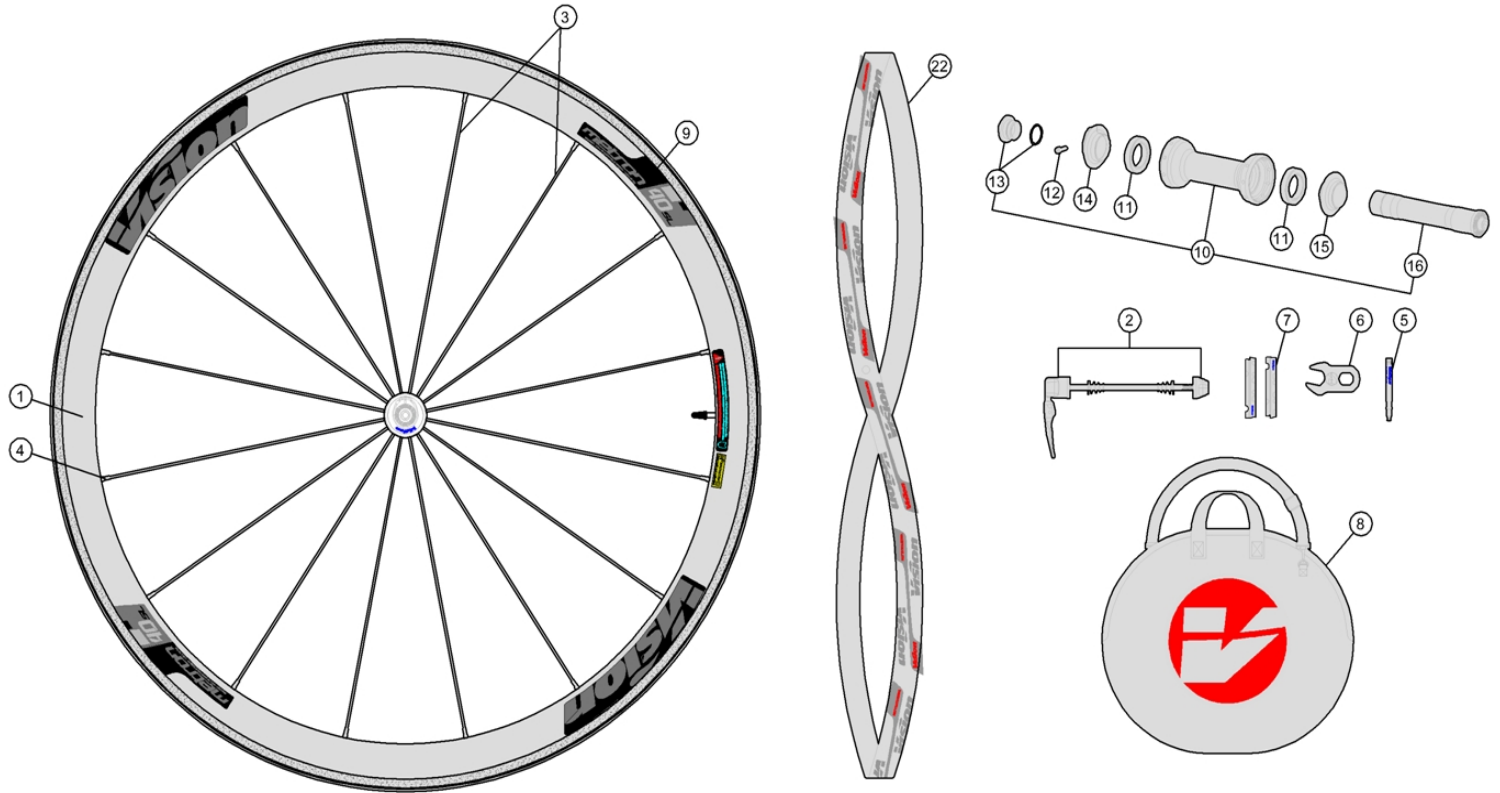

Full carbon 40mm section rim; New extra light P.R.A. hubs for Direct pull spokes

710-0008203038	WH600{WH-VT-840/SL} Front Wheel Tubular	With PRA Chromoly Steel Hub
710-0008203039	WH600{WH-VT-840/SL} Front Wheel Tubular	With PRA Ceramic Hub
710-0035203030	WH620{WH-VT-840CH/SL} Front Wheel Clincher	With PRA Chromoly Steel Hub
710-0035203031	WH620{WH-VT-840CH/SL} Front Wheel Clincher	With PRA Ceramic Hub

Item No.	FSA Code No.	Description	Notes
1	725-0036007030	RM085 Front Rim Tubular – 16H	★Rim Sticker Kit not included
2	750-0012101010	QR-93 Vision Quick Release - 114mm	
3	748-0004026520	SK039K Spoke Kit 273mm x5 pcs	Direct pull Inox Flat
4	752-0172000110	ML354 15mm Hexa Brass Black Nipple Kit x5 pcs	Alpina ABS Hexa Head Nipple
5	752-5114	E0282D Aluminum Valve Extender – For 40mm section rim	30L
6	752-0065000110	E0310 Valve Extender Wrench	
7	405-0014000110	E0060 Brake Pad Kit – For Carbon Rims	★Shimano brake block holders
8	752-9003	E0169 Vision Wheel Bag	
9	752-0345000000	ZJWH0390 Rim Sticker Kit - VISION+METRON 40	★
10	752-0301007010	U1091 Front Hub Assembly	★ Include Chromoly Steel Bearings
11	752-0078000110	MR126 Chromoly Steel Bearings	★
12	752-6590	ML347 Adjustment Collar Bolt	
13	752-0153000010	MW278 Front Hub End Cap + MS251 O-ring	
14	752-0314000010	MW279 Front Preload Adjustment Collar	Black with Vision logo
15	752-0461000010	MW062 Unthreaded Collar	Black with Vision logo
16	752-0310000010	ME175 Front Hub Axle	

★Optional Parts

Item No.	FSA Code No.	Description	Notes
1	725-0037007030	RM086 Front Rim Clincher -16H	Rim Sticker Kit not included
7	405-0015000110	E0060 Brake Pad Kit – For Carbon Rims	Campagnolo Brake block holders
9	752-0347000000	ZJWH0392 Rim Sticker Kit - VISION+METRON 40	Clincher
10	752-0301007011	U1091 Front Hub Assembly	Include Ceramic Bearings
11	752-0068000000	MR124 Ceramic Bearings	
22	752-0061000471	MS289 Vision Rim Tape for Clincher Rim	