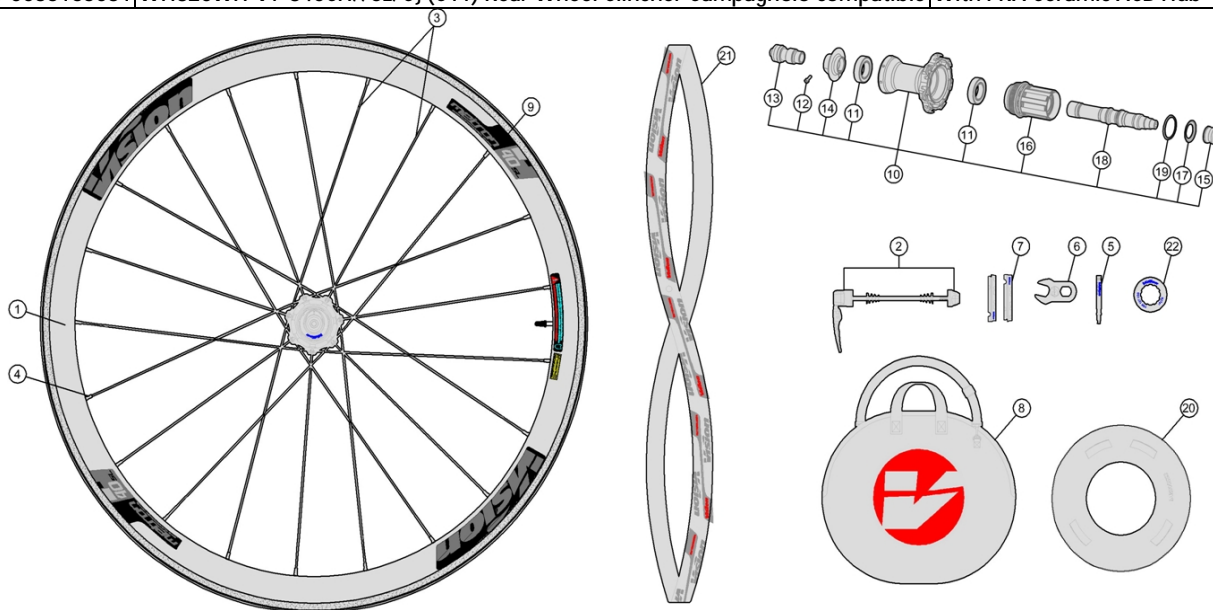

710-0008164038	WH700{WH-VT-840SL/S} (N11) Rear Wheel Tubular Shimano compatible	With PRA Chromoly steel ACB Hub
710-0008164039	WH700{WH-VT-840SL/S} (N11) Rear Wheel Tubular Shimano compatible	With PRA Ceramic ACB Hub
710-0035164030	WH720{WH-VT-840CH/SL/S} (N11) Rear Wheel Clincher Shimano compatible	With PRA Chromoly steel ACB Hub
710-0035164031	WH720{WH-VT-840CH/SL/S} (N11) Rear Wheel Clincher Shimano compatible	With PRA Ceramic ACB Hub
710-0008165038	WH800{WH-VT-840SL/C} (C11) Rear Wheel Tubular Campagnolo compatible	With PRA Chromoly steel ACB Hub
710-0008165039	WH800{WH-VT-840SL/C} (C11) Rear Wheel Tubular Campagnolo compatible	With PRA Ceramic ACB Hub
710-0035165030	WH820WH-VT-840CH//SL/C} (C11) Rear Wheel Clincher Campagnolo compatible	With PRA Chromoly steel ACB Hub
710-0035165031	WH820WH-VT-840CH//SL/C} (C11) Rear Wheel Clincher Campagnolo compatible	With PRA Ceramic ACB Hub

Item No.	FSA Code No.	Description	Notes
1	725-0036006030	RM085 Rear Rim Tubular - 21H	★ Rim Sticker Kit not included
2	750-0012202010	QR-93 Vision Quick Release - 146mm	
3	748-0004036520	SK039B Spoke Kit 270mm x5 pcs	Direct pull Inox Flat for non-drive side
	748-0004031520	SK039A Spoke Kit 280mm x5 pcs	Direct pull Inox Flat for drive side
4	752-0172000110	ML354 15mm Hexa Brass Black Nipple Kit x5 pcs	Alpina ABS Hexa Head Nipple
5	752-5114	E0282D Aluminum Valve Extender – For 40mm section rim	30L
6	752-0065000110	E0310 Valve Extender Wrench	
7	405-0014000110	E0060 Brake Pad Kit – For Carbon Rims	★ Shimano brake block holders
8	752-9003	E0169 Vision Wheel Bag	
9	752-0345000000	ZJWH0390 Rim Sticker Kit - VISION+METRON 40	★
10	752-0302006010	U2091 Rear Hub Assembly - Shimano compatible white	★ Include Chromoly Steel ACB
11	752-0382000000	MR008 Chromoly Steel Bearings	ACB ★
12	752-6590	ML347 Adjustment Collar Bolt	
13	752-0463000010	MW546 Rear Hub End Cap	
14	752-0462000010	MW544 Rear Preload Adjustment Collar	Black with Vision logo
15	752-6591	ML355 Rear Hub End Nut	
16	752-0381000000	EL284 Freehub Assembly – Shimano compatible	★ Include Chromoly Steel Bearings
17	752-6563	MS268 Seal for Freehub Assembly - Shimano compatible	
18	752-0467000010	ME260 Rear Hub Axle	
19	752-0072000010	MW322 11 Speed Cassette Spacer	Shimano N10/11
20	752-0073000000	W1089 Vision Wheelset Spoke Protector	

★ Optional Parts

Item No.	FSA Code No.	Description	Notes
1	725-0037006030	RM086 Rear Rim Clincher - 21H	Rim Sticker Kit not included
7	405-0015000110	E0060 Brake Pad Kit – For Carbon Rims	Campagnolo brake block holders
9	752-0347000000	ZJWH0392 Rim Sticker Kit - VISION+METRON 40	Clincher
10	752-0302006011	U2091 Rear Hub Assembly - Shimano compatible white	Include Ceramic ACB
	752-0464006010	U3091 Rear Hub Assembly - Campagnolo Compatible white	Include Chromoly Steel ACB
	752-0464006011	U3091 Rear Hub Assembly - Campagnolo Compatible white	Include Ceramic ACB
11	752-0389000000	MR209 Ceramic Bearings	ACB
16	752-0381000001	EL284 Freehub Assembly – Shimano compatible	Include Ceramic Bearings
	752-0384000000	EL285 Freehub Assembly – Campagnolo compatible	Include Chromoly Steel Bearings
	752-0384000001	EL285 Freehub Assembly – Campagnolo compatible	Include Ceramic Bearings
21	752-0061000471	MS289 Vision Rim Tape for Clincher Rim	
22	752-0075000010	ML125 Vision Lockring 12T - For Campagnolo Cassette	

Specification are subject to change without notice

WH Tec v0