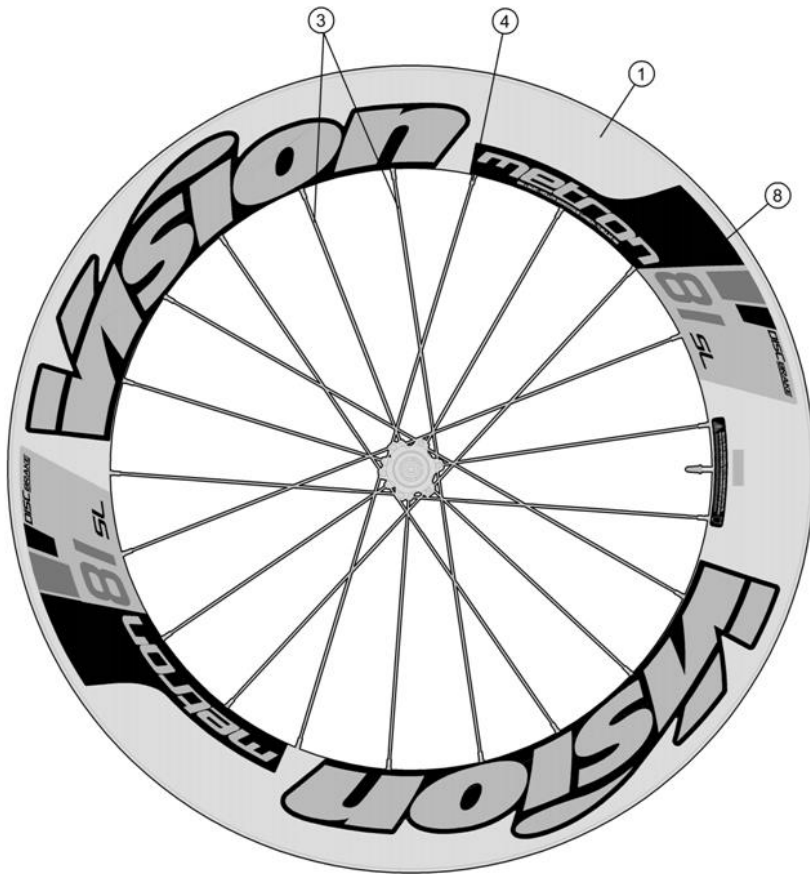

Full carbon 81mm section rim; P.R.A. hubs with direct pull spokes; both tubular and clincher available

- 710-0074163030 WH602{WH-VT-880TU/DB/SL/TA12/F} Front Wheel Tubular 6-Bolt Rotor Mount TA configuration
- 710-0064163030 WH642{WH-VT-880TU/DB-CL/SL/TA12/F} Front Wheel Tubular Centerlock TA configuration
- 710-0071163030 WH666{WH-VT-880CHTL/DB/SL/TA12/F} Front Wheel Clincher (Tubeless) 6-Bolt Rotor Mount TA configuration
- 710-0087163031 WH644{WH-VT-880CHTL/DB-CL/SL/TA12/F} Front Wheel Clincher (Tubeless) Centerlock TA configuration

Item No.	FSA Code No.	Description	Notes
1	72500103006030	RM143A Front Rim Tubular - 21H	Rim Sticker Kit not included *
3	SPK-MTR81DBV18	SPOKES KIT METRON81DB 249/233/225/240mm w/NIPPLE	
4			
6	752-5126	E0310 Valve Extender Wrench	
7	752-9003	E0169 Vision Wheel Bag	
8	75200560000000	ZJWH0597 Rim Sticker Kit metron 81 SL DISC BRAKE	Tubular Vision Gray graphic (MY2019) *
9	75200377006010	U1097 Front Hub Assembly - TA12 Configuration	6-bolt rotor mount *
10	752-0565000010	ME242 Axle for Front Hub Assembly - QR/TA12 Configuration	6-Bolt rotor mount *
11	752-0633000000	MR219 Steel Bearings x2pcs (28x17x7)	6-Bolt rotor mount/Center-lock
12	752-6590	ML347A Adjustment Collar Bolt	
13	752-0699000050	MW578 PRA Adjustment Collar - QR / TA12 Configuration	6-bolt & Centerlock rotor mount*
14	752-0500000000	EL303 Front Hub End Caps - TA12 Configuration	6-bolt & Centerlock rotor mount *