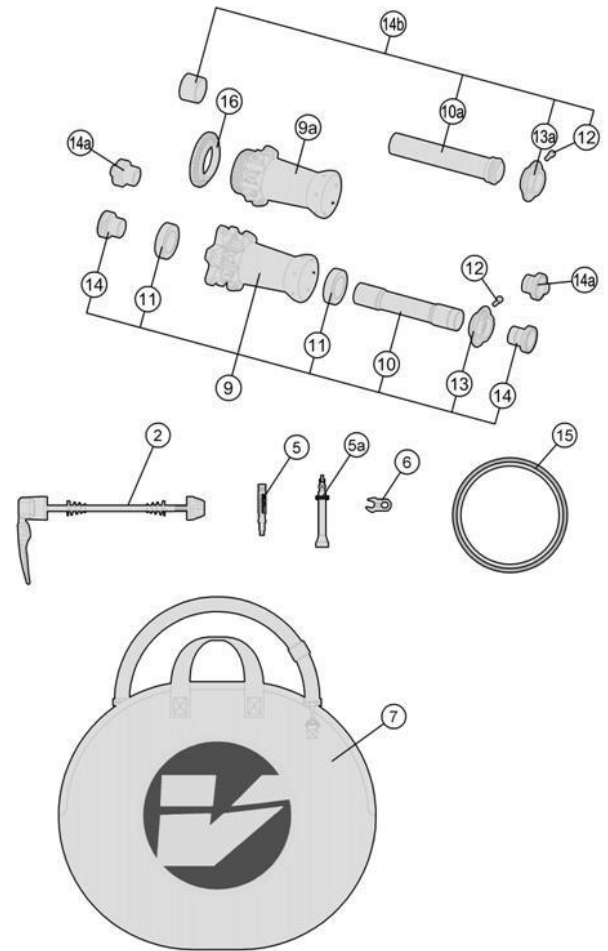

Full carbon 81mm section rim; P.R.A. hubs with direct pull spokes; both tubular and clincher available

710-0066231030 METRON81 DB-CL CH-TL SMN
710-0066236030 METRON81 DB-CL CH-TL XDR
710-0064231030 METRON81 DB-CL TUB SMN
710-0064236030 METRON81 DB-CL TUB XDR

710-0071231030 METRON81 DB-6B CH-TL SMN
710-0071236030 METRON81 DB-6B CH-TL XDR
710-0074231030 METRON81 DB-6B TUB SMN
710-0074236030 METRON81 DB-6B TUB XDR

Item No.	FSA Code No.	Description	Notes
1	72500103006030	RM143A Front Rim Tubular	Rim Sticker Kit not included ★
3	SPK-MTR81DBV18	SPOKES KIT METRON81DB 249/233/225/240mm w/NIPPLE	
4			
6	752-5126	E0310 Valve Extender Wrench	
7	752-9003	E0169 Vision Wheel Bag	
8	7520056000000	ZJWH0597 Rim Sticker Kit metron 81 SL DISC BRAKE	Tubular Vision Gray graphic (MY2019) ★
9	75200377006010	U1097 Front Hub Assembly - TA12 Configuration	6-bolt rotor mount ★
10	752-0565000010	ME242 Axle for Front Hub Assembly - QR/TA12 Configuration	6-Bolt rotor mount ★
11	752-0633000000	MR219 Steel Bearings x2pcs (28x17x7)	6-Bolt rotor mount/Center-lock
12	752-6590	ML347A Adjustment Collar Bolt	
13	752-0699000050	MW578 PRA Adjustment Collar - QR / TA12 Configuration	6-bolt & Centerlock rotor mount★
14	752-0500000000	EL303 Front Hub End Caps - TA12 Configuration	6-bolt & Centerlock rotor mount ★