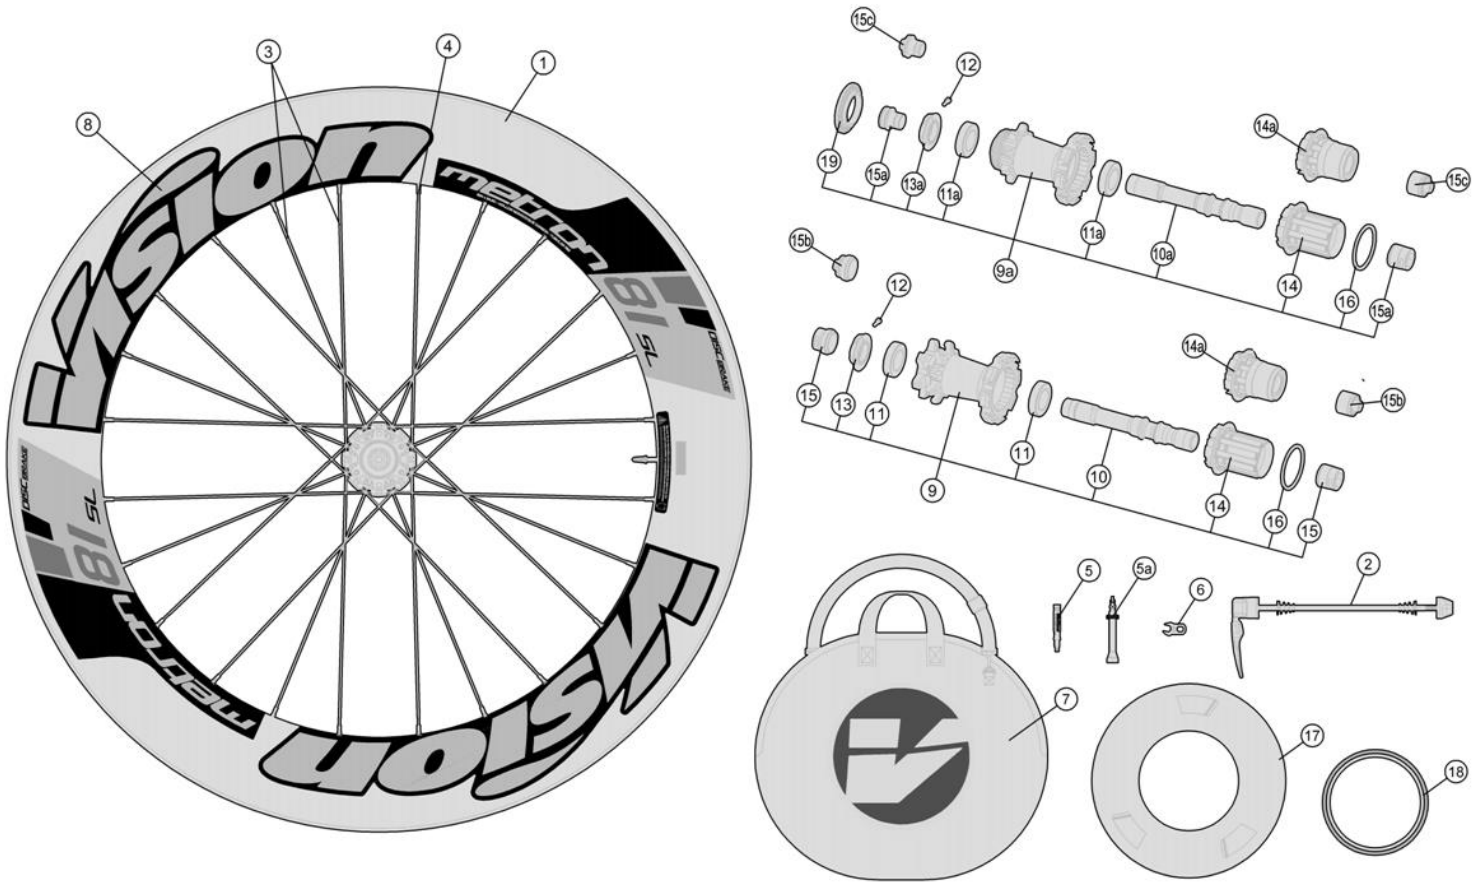

Full carbon 81mm section rim; P.R.A. hubs with direct pull spokes; both tubular and clincher available

- 710-0074163030 WH602{WH-VT-880TU/DB/SL/TA12/F} Front Wheel Tubular 6-Bolt Rotor Mount TA configuration
- 710-0064163030 WH642{WH-VT-880TU/DB-CL/SL/TA12/F} Front Wheel Tubular Centerlock TA configuration
- 710-0071163030 WH666{WH-VT-880CHTL/DB/SL/TA12/F} Front Wheel Clincher (Tubeless) 6-Bolt Rotor Mount TA configuration
- 710-0087163031 WH644{WH-VT-880CHTL/DB-CL/SL/TA12/F} Front Wheel Clincher (Tubeless) Centerlock TA configuration

Item No.	FSA Code No.	Description	Notes
1	72500103006030	RM143A Front Rim Tubular - 21H	Rim Sticker Kit not included *
3	SPK-MTR81DBV18	SPOKES KIT METRON81DB 249/233/225/240mm w/NIPPLE	
4			
6	752-5126	E0310 Valve Extender Wrench	
7	752-9003	E0169 Vision Wheel Bag	
8	75200560000000	ZJWH0597 Rim Sticker Kit metron 81 SL DISC BRAKE	Tubular Vision Gray graphic (MY2019) *
9	75200377006010	U1097 Front Hub Assembly - TA12 Configuration	6-bolt rotor mount *
10	752-0565000010	ME242 Axle for Front Hub Assembly - QR/TA12 Configuration	6-Bolt rotor mount *
11	752-0633000000	MR219 Steel Bearings x2pcs (28x17x7)	6-Bolt rotor mount/Center-lock
12	752-6590	ML347A Adjustment Collar Bolt	
13	752-0699000050	MW578 PRA Adjustment Collar - QR / TA12 Configuration	6-bolt & Centerlock rotor mount*
14	752-0500000000	EL303 Front Hub End Caps - TA12 Configuration	6-bolt & Centerlock rotor mount *

Rear Wheel Tubular 6-bolt Rotor Mount TA configuration  
 Rear Wheel Tubular Centerlock Rotor Mount TA configuration  
 Rear Wheel Tubular 6-Bolt Rotor Mount SRAM XDR 12S Compatible  
 Rear Wheel Tubular Centerlock Rotor Mount SRAM XDR 12S Compatible  
 Rear Wheel Clincher (Tubeless) 6-Bolt Rotor Mount TA configuration  
 Rear Wheel Clincher (Tubeless) Centerlock Rotor Mount TA configuration  
 Rear Wheel Clincher (Tubeless) 6-Bolt SRAM XDR 12S Compatible  
 Rear Wheel Clincher (Tubeless) Centerlock SRAM XDR 12S Compatible