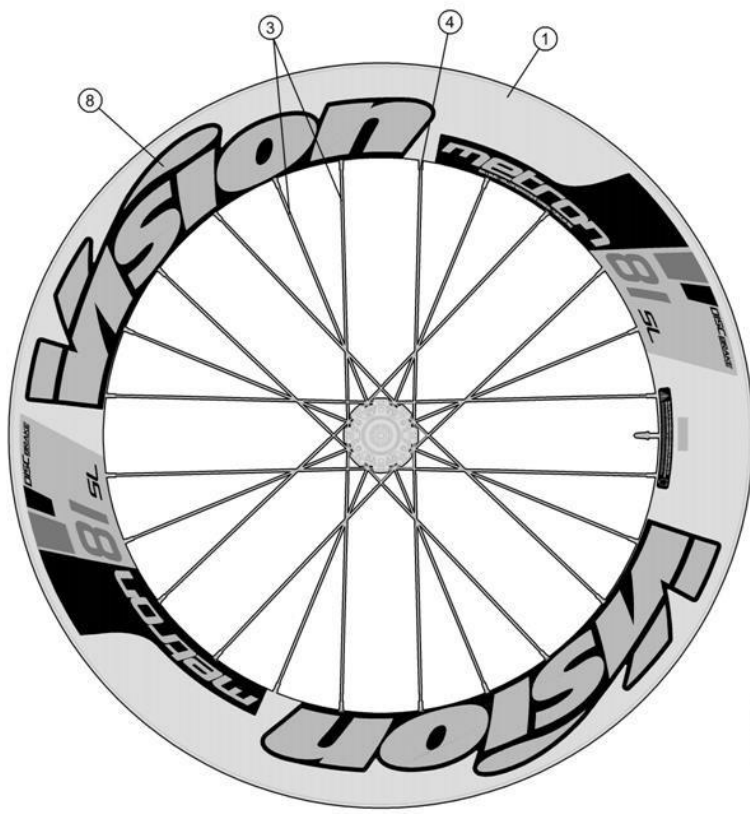

Item No.	FSA Code No.	Description	Notes
1	72500103002030	RM143B Rear Rim Tubular	Rim Sticker Kit not included ★
3 4	SPK-MTR81DBV18	SPOKES KIT METRON81DB 249/233/225/240mm w/NIPPLE	
6	752-5126	E0310 Valve Extender Wrench	
7	752-9003	E0169 Vision Wheel Bag	
8	75200560000000	ZJWH0597 Rim Sticker Kit metron 81 SL DISC BRAKE	Tubular Vision Gray graphic (MY2019) ★
9	75200378002010	U2097 Rear Hub Assembly –Shimano Compatible	6-Bolt rotor mount, X12 Configuration ★
10	752-0563000010	ME278 Axle for Rear Hub Assembly - 6-Bolt rotor mount	QR /X12 Configuration ★
11	752-6514CWSP	Bearing (6903-30x17x7) CW Radial Steel	6-bolt rotor mount ★
12	752-6590	ML347A Adjustment Collar Bolt	
13	752-0672000050	MW537 PRA Adjustment Collar - QR /X12 Configuration	Centerlock rotor mount★
14	752-0648000000	EL333 Freehub Assembly - Shimano Compatible	6-Bolt & Centerlock (with bearings) ★
15	752-0499000010	EL301 Rear Hub End Caps - X12 configuration	6-Bolt rotor mount (Shimano & SRAM XDR) ★
16	752-0072000010	MW322 11 Speed Cassette Spacer	Shimano N10/11
17	752-0570000000	W1124 Vision Wheelset Spoke Protector