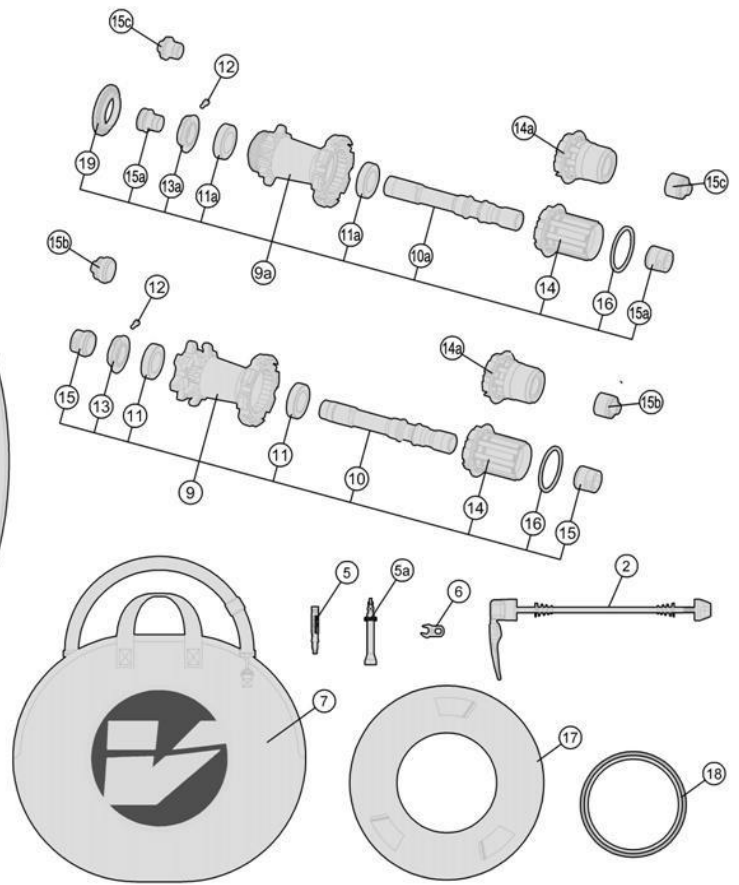

Full carbon 81mm section rim; P.R.A. hubs with direct pull spokes; both tubular and clincher available

710-0066231030 METRON81 DB-CL CH-TL SMN
710-0066236030 METRON81 DB-CL CH-TL XDR
710-0064231030 METRON81 DB-CL TUB SMN
710-0064236030 METRON81 DB-CL TUB XDR

★Optional Parts

Item No.	FSA Code No.	Description	Notes
1	72500070006030	RM107A Front Rim Clincher (Tubeless)	Rim Sticker Kit not included
2	75000012309010	QR-93 Quick Release DB Blk L114/151	
5a	752-0670000003	E0706D Aluminum Valve Extender-100L	For Tubeless 81mm section rim
8	75200637000000	ZJWH0595 Rim Sticker Kit metron 81 SL TLR DISC BRAKE	Clincher (Tubeless) Vision Gray graphic (MY2019)
9a	75200379006010	U1098 Front Hub Assembly - TA12 configuration	Centerlock rotor mount
10a	752-0566000010	ME257 Axle for Front Hub Assembly - TA15 Configuration	6-Bolt rotor mount
11a	752-6514CWSP	MR217 Steel Bearings (30x17x7)	Center-lock DS
11b	752-0633000000	Bearing (17287-28x17x7) CW Radial MR219/MR200	Center-lock NDS
13a	752-0700000050	MW579 PRA Adjustment Collar - TA15 configuration	6-bolt & Centerlock rotor mount
14a	752-0417000010	EL287 Front Hub End Caps - QR Configuration	6-bolt & Centerlock rotor mount
14b	752-0498000010	EL304 Front Hub End Caps with axle - TA15 Configuration	6-bolt & Centerlock rotor mount
15	752-0580000110	ME309 Rim Tape for Clincher (Tubeless)	Vision logo 25mmx8M