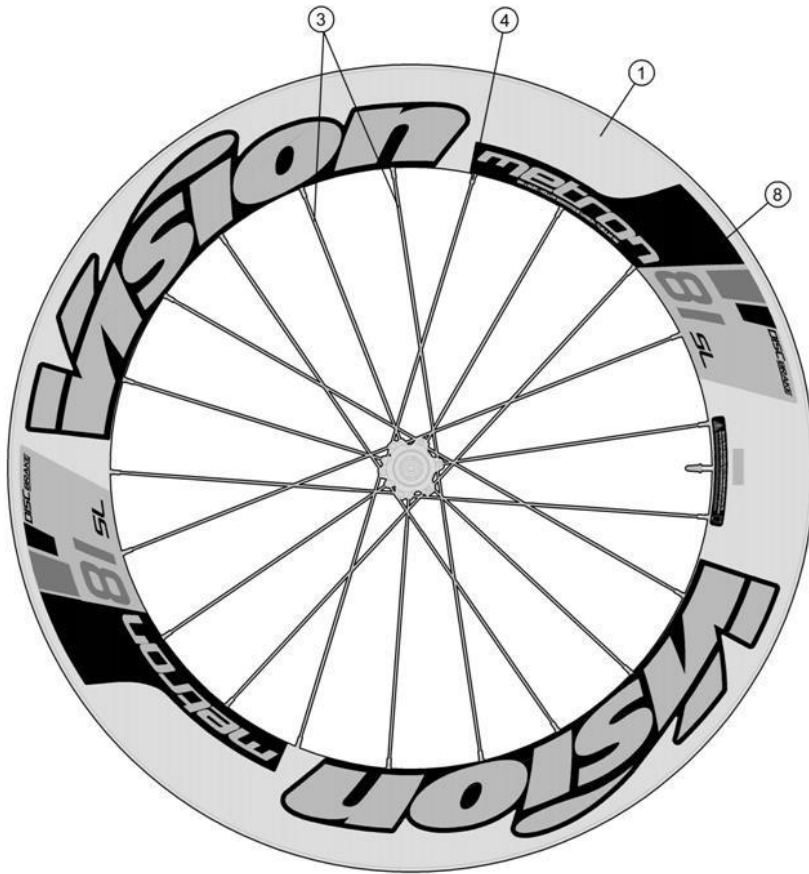

Full carbon 81mm section rim; P.R.A. hubs with direct pull spokes; both tubular and clincher available

710-0066231030 METRON81 DB-CL CH-TL SMN
710-0066236030 METRON81 DB-CL CH-TL XDR
710-0064231030 METRON81 DB-CL TUB SMN
710-0064236030 METRON81 DB-CL TUB XDR

710-0071231030 METRON81 DB-6B CH-TL SMN
710-0071236030 METRON81 DB-6B CH-TL XDR
710-0074231030 METRON81 DB-6B TUB SMN
710-0074236030 METRON81 DB-6B TUB XDR

Item No.	FSA Code No.	Description	Notes
1	72500103006030	RM143A Front Rim Tubular	Rim Sticker Kit not included ★
3	SPK-MTR81DBV18	SPOKES KIT METRON81DB 249/233/225/240mm w/NIPPLE	
4			
6	752-5126	E0310 Valve Extender Wrench	
7	752-9003	E0169 Vision Wheel Bag	
8	7520056000000	ZJWH0597 Rim Sticker Kit metron 81 SL DISC BRAKE	Tubular Vision Gray graphic (MY2019) ★
9	75200377006010	U1097 Front Hub Assembly - TA12 Configuration	6-bolt rotor mount ★
10	752-0565000010	ME242 Axle for Front Hub Assembly - QR/TA12 Configuration	6-Bolt rotor mount ★
11	752-0633000000	MR219 Steel Bearings x2pcs (28x17x7)	6-Bolt rotor mount/Center-lock
12	752-6590	ML347A Adjustment Collar Bolt	
13	752-0699000050	MW578 PRA Adjustment Collar - QR / TA12 Configuration	6-bolt & Centerlock rotor mount★
14	752-0500000000	EL303 Front Hub End Caps - TA12 Configuration	6-bolt & Centerlock rotor mount ★