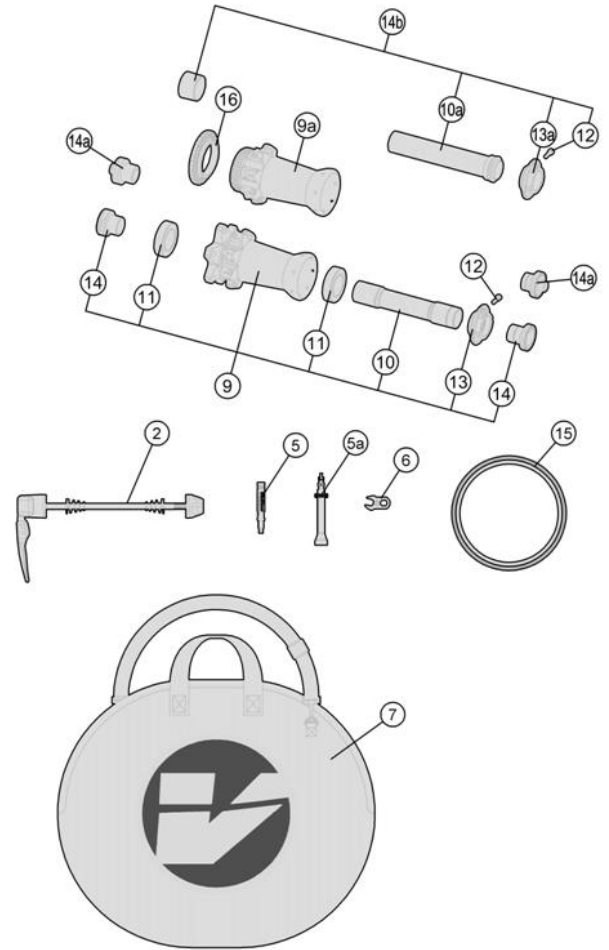

Full carbon 81mm section rim; P.R.A. hubs with direct pull spokes; both tubular and clincher available

- 710-0074163030 WH602{WH-VT-880TU/DB/SL/TA12/F} Front Wheel Tubular 6-Bolt Rotor Mount TA configuration
- 710-0064163030 WH642{WH-VT-880TU/DB-CL/SL/TA12/F} Front Wheel Tubular Centerlock TA configuration
- 710-0071163030 WH666{WH-VT-880CHTL/DB/SL/TA12/F} Front Wheel Clincher (Tubeless) 6-Bolt Rotor Mount TA configuration
- 710-0087163031 WH644{WH-VT-880CHTL/DB-CL/SL/TA12/F} Front Wheel Clincher (Tubeless) Centerlock TA configuration

★Optional Parts

Item No.	FSA Code No.	Description	Notes
1	72500070006030	RM107A Front Rim Clincher (Tubeless) - 21H	Rim Sticker Kit not included
2	75000012309010	QR-93 Quick Release DB Blk L114/151	
5a	752-0670000003	E0706D Aluminum Valve Extender-100L	For Tubeless 81mm section rim
8	75200637000000	ZJWH0595 Rim Sticker Kit metron 81 SL TLR DISC BRAKE	Clincher (Tubeless) Vision Gray graphic (MY2019)
9a	75200379006010	U1098 Front Hub Assembly - TA12 configuration	Centerlock rotor mount
10a	752-0566000010	ME257 Axle for Front Hub Assembly - TA15 Configuration	6-Bolt rotor mount
11a	752-6514CWSP	MR217 Steel Bearings (30x17x7)	Center-lock DS
11b	752-0633000000	Bearing (17287-28x17x7) CW Radial MR219/MR200	Center-lock NDS
13a	752-0700000050	MW579 PRA Adjustment Collar - TA15 configuration	6-bolt & Centerlock rotor mount
14a	752-0417000010	EL287 Front Hub End Caps - QR Configuration	6-bolt & Centerlock rotor mount
14b	752-0498000010	EL304 Front Hub End Caps with axle - TA15 Configuration	6-bolt & Centerlock rotor mount
15	752-0580000110	ME309 Rim Tape for Clincher (Tubeless)	Vision logo 25mmx8M