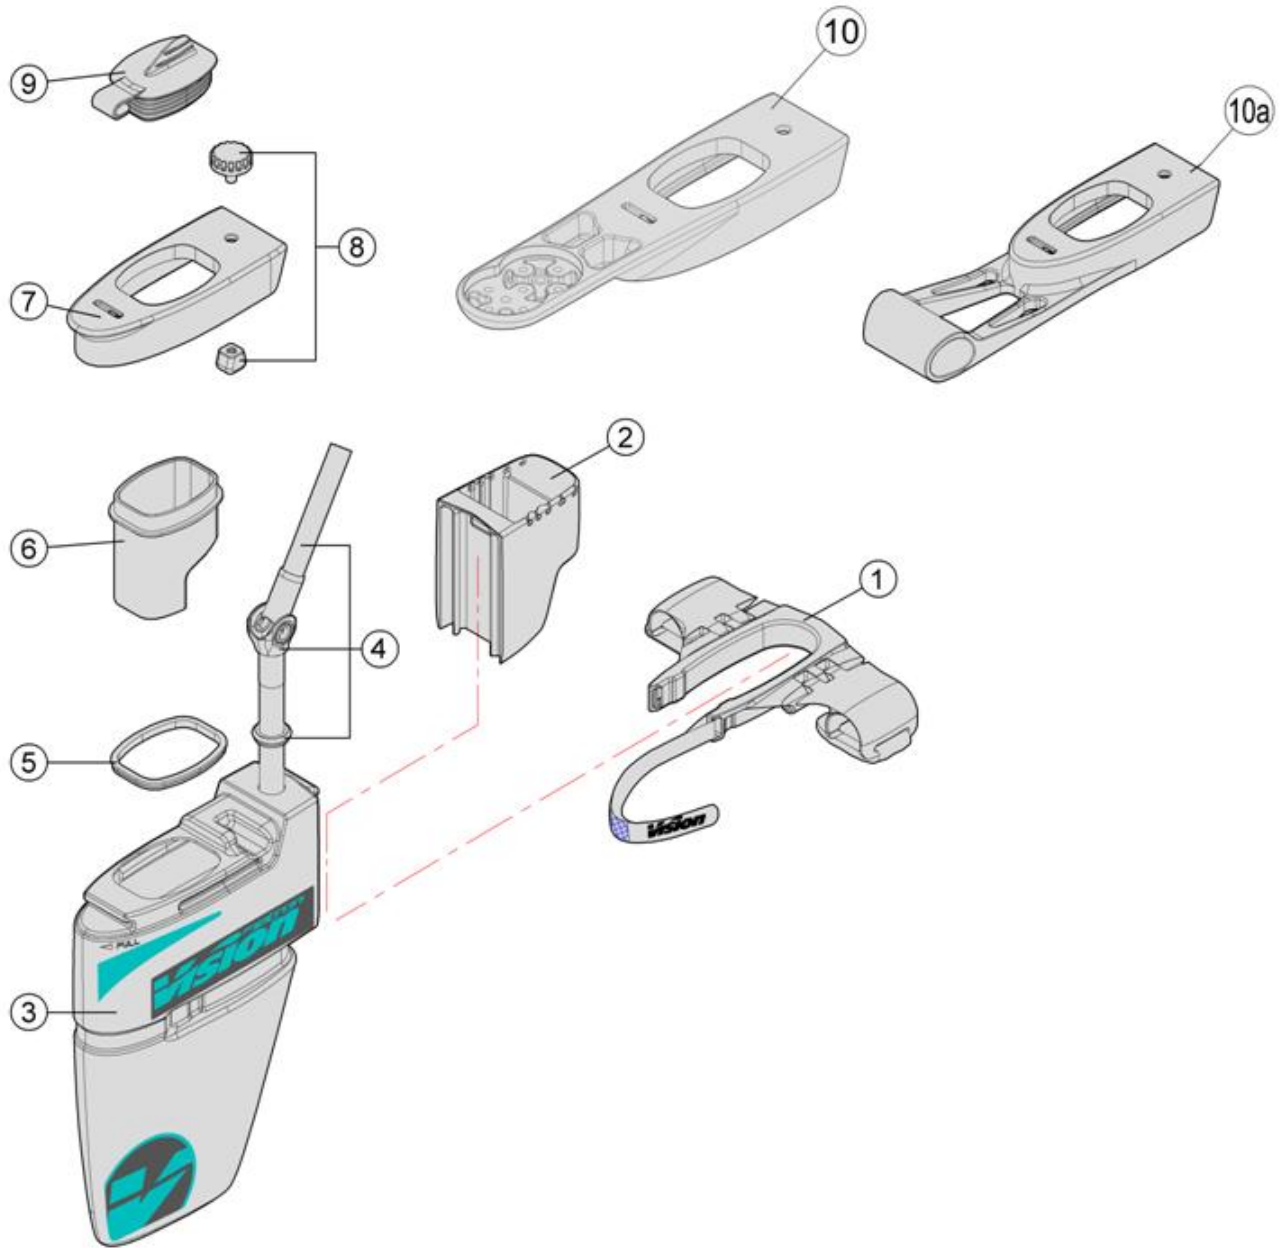

CFD refined integrated bottle with bento box and computer mount

670-0251000680 V0189 Metron Front Hydration System /Black

670-0251000590 V0189 Metron Front Hydration System /White

Item No.	FSA Code No.	Description	Notes
1	670-0267000680	V0190 Hydration Extension Mount	
2	670-0268000680	V4057 + MS034 Bento Box-black with rubber band	
3	670-0269000680	V4060 Aero Bottle with Vision Logo- Black	700cc ★
4	670-0198000110	ME254+ME241+MS330 Flex Staw Set	
5	670-0199000680	MS331 Filler Port Seal	
6	670-0419000680	V4051 Filler Port Labryinth Spout	
7	670-0270000680	V4064 Filler Port Cap	★
8	670-0272000680	ML599+ML601 Filler Port Cap Fix Bolt Kit	
9	670-0420000110	V4072 Anti-splash Lid	
10	670-0397000110	E0761 Filler Port Cap Garmin/Wahoo Computer Staddle	

★ Optional Parts

Item No.	FSA Code No.	Description	Notes
3	670-0269000000	V4060 Aero Bottle with Vision Logo- White	700cc
10a	670-0271000680	V4061 Filler Port Cap Computer Staddle	