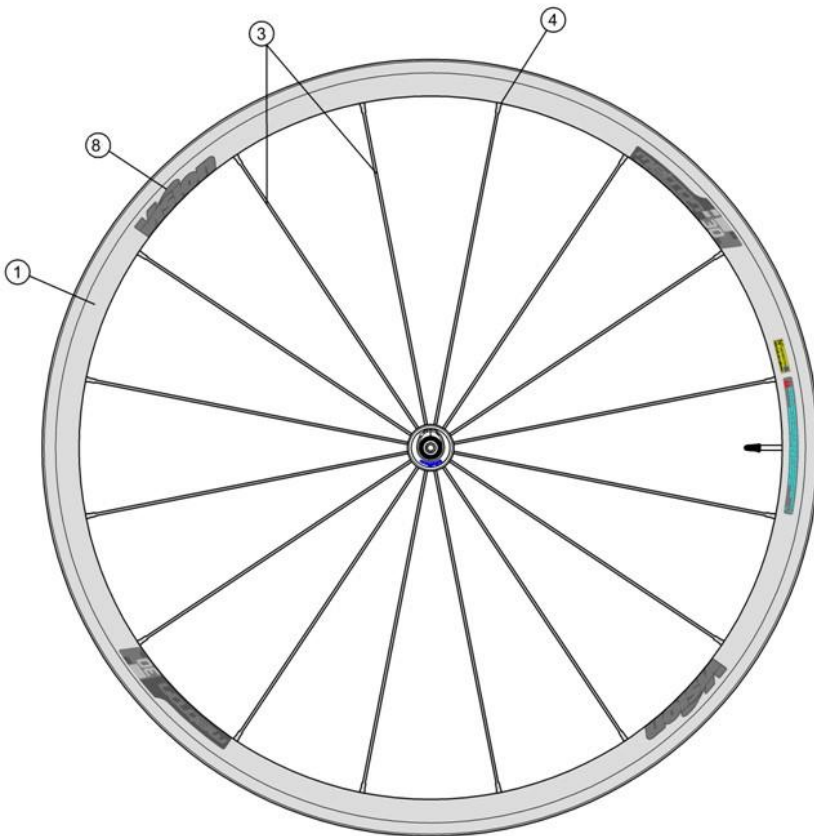

Vision wheelset

Pre Load reduction assembly

Full carbon 30mm section rim; P.R.A. hubs with direct pull spokes; both tubular and clincher available

710-0080231030 METRON30 DB-CL CH-TL SMN

710-0080236030 METRON30 DB-CL CH-TL XDR

Item No.	FSA Code No.	Description	Notes
1	72500092006030	RM154A Front Rim Tubular	Rim Sticker Kit not included ★
3	SPK-MTR30DBV18	SPOKES KIT METRON30DB 296/281/272/288mm w/NIPPLE	
4			
5	752-5114	E0282D Aluminum Valve Extender-30L	For Tubular 30mm section rim ★
6	752-5126	E0310 Valve Extender Wrench	
7	752-9003	E0169 Vision Wheel Bag	
8	72500092006030	ZJWH0586 Rim Sticker Kit metron 30 SL DISC BRAKE	Tubular Vision Gray graphic (MY2019) ★
9	75200377006010	U1097 Front Hub Assembly - TA12 Configuration	6-Bolt rotor mount ★
10	752-0565000010	ME242 Axle for Front Hub Assembly - QR/TA12 Configuration	6-Bolt rotor mount ★
11	752-0633000000	Bearing (17287-28x17x7) CW Radial MR219/MR200	Center-lock, 6 bolts
12	752-6590	ML347A Adjustment Collar Bolt	
13	752-0699000050	MW578 PRA Adjustment Collar - QR / TA12 Configuration	6-bolt & Centerlock rotor mount ★
14	752-0500000000	EL303 Front Hub End Caps - TA12 Configuration	6-bolt & Centerlock rotor mount ★