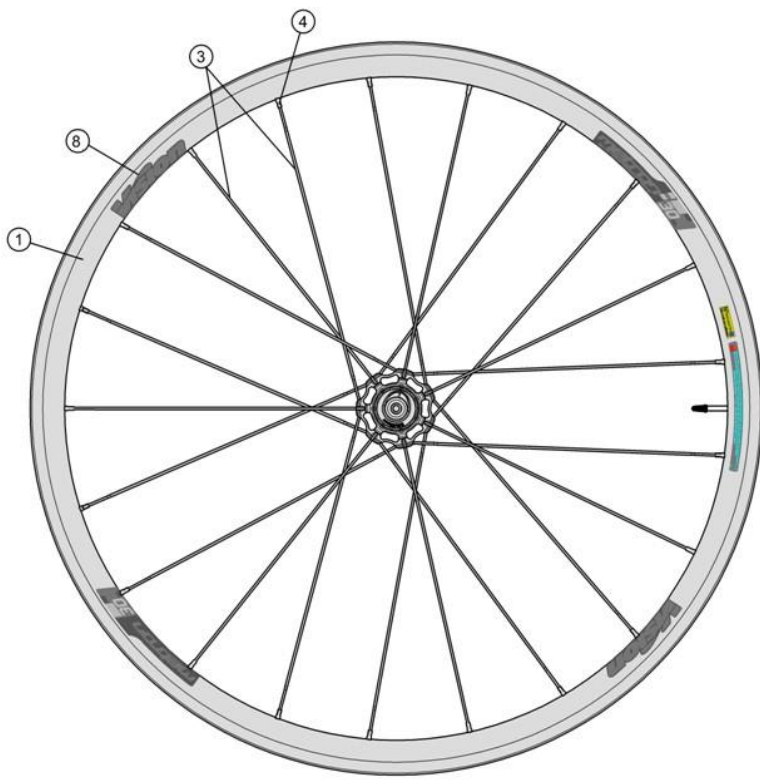

Item No.	FSA Code No.	Description	Notes
1	72500092002030	RM154B Rear Rim Tubular	Rim Sticker Kit not included ★
3 4	SPK-MTR30DBV18	SPOKES KIT METRON30DB 296/281/272/288mm w/NIPPLE	
5	752-5114	E0282D Aluminum Valve Extender-30L	For Tubular 30mm section rim ★
6	752-5126	E0310 Valve Extender Wrench	
7	752-9003	E0169 Vision Wheel Bag	
8	75200703000000	ZJWH0586 Rim Sticker Kit metron 30 SL DISC BRAKE	Tubular Vision Gray graphic (MY2019) ★
9	75200378002010	U2097 Rear Hub Assembly –Shimano Compatible	6-Bolt rotor mount, X12 Configuration ★
10	752-0563000010	ME278 Axle for Rear Hub Assembly - 6-Bolt rotor mount	QR /X12 Configuration ★
11	752-6514CWSP	MR217 Steel Bearings (30x17x7)	6-Bolt rotor mount ★
12	752-6590	ML347A Adjustment Collar Bolt	
13	752-0672000050	MW537 PRA Adjustment Collar - QR /X12 Configuration	Centerlock rotor mount★
14	752-0648000000	EL333 Freehub Assembly - Shimano Compatible	6-Bolt & Centerlock (with bearings) ★
15	752-0499000010	EL301 Rear Hub End Caps - X12 configuration	6-Bolt rotor mount (Shimano & SRAM XDR) ★
16	752-0072000010	MW322 11 Speed Cassette Spacer	Shimano N10/11
17	75200570000000	W1124 Spoke Protector DB SL 24H Matt Finish