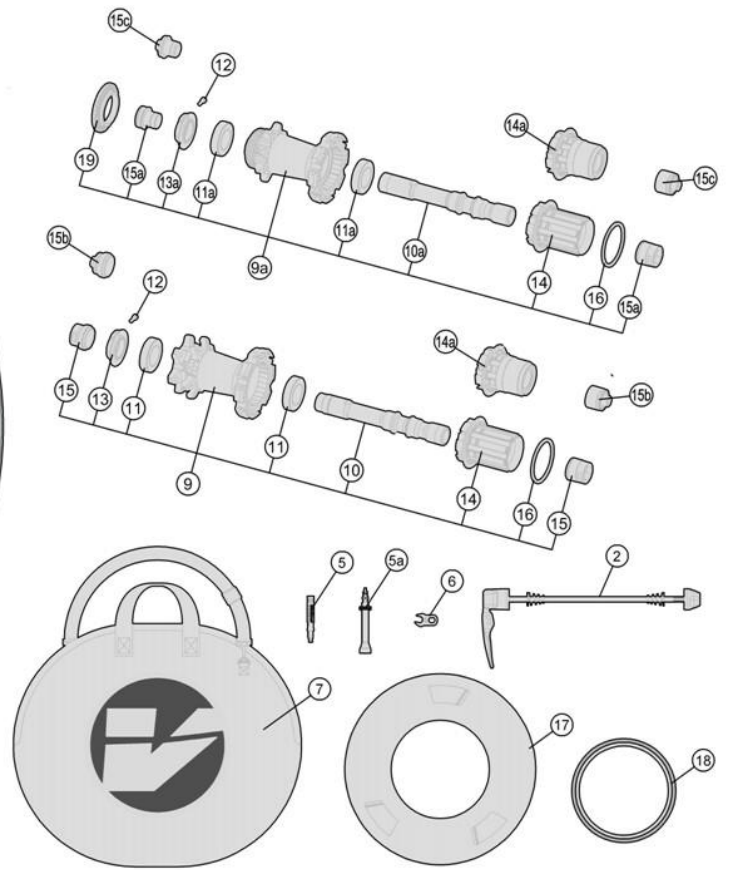

Item No.	FSA Code No.	Description	Notes
1	72500092006030	RM154A Front Rim Tubular	Rim Sticker Kit not included ★
3	SPK-MTR30DBV18	SPOKES KIT METRON30DB 296/281/272/288mm w/NIPPLE	
4			
5	752-5114	E0282D Aluminum Valve Extender-30L	For Tubular 30mm section rim ★
6	752-5126	E0310 Valve Extender Wrench	
7	752-9003	E0169 Vision Wheel Bag	
8	72500092006030	ZJWH0586 Rim Sticker Kit metron 30 SL DISC BRAKE	Tubular Vision Gray graphic (MY2019) ★
9	75200377006010	U1097 Front Hub Assembly - TA12 Configuration	6-Bolt rotor mount ★
10	752-0565000010	ME242 Axle for Front Hub Assembly - QR/TA12 Configuration	6-Bolt rotor mount ★
11	752-0633000000	Bearing (17287-28x17x7) CW Radial MR219/MR200	Center-lock, 6 bolts
12	752-6590	ML347A Adjustment Collar Bolt	
13	752-0699000050	MW578 PRA Adjustment Collar - QR / TA12 Configuration	6-bolt & Centerlock rotor mount ★
14	752-0500000000	EL303 Front Hub End Caps - TA12 Configuration	6-bolt & Centerlock rotor mount ★

Specifications are subject to change without notice

★Optional Parts

Item No.	FSA Code No.	Description	Notes
1	72500067006030	RM091A Front Rim Clincher (Tubeless)	Rim Sticker Kit not included
2	75000012309010	QR-93 Quick Release DB Blk L114/151	
5a	752-0670000000	E0706A Aluminum Valve Extender-50L	For Tubeless 30mm section rim
8	75200635000000	ZJWH0585 Rim Sticker Kit metron 30 SL TLR DISC BRAKE	Clincher (Tubeless) Vision Gray graphic (MY2019)
9a	75200379006010	U1098 Front Hub Assembly - TA12 configuration	Centerlock rotor mount
10a	752-0566000010	ME257 Axle for Front Hub Assembly - TA15 Configuration	6-Bolt rotor mount
13a	752-0700000050	MW579 PRA Adjustment Collar - TA15 configuration	6-bolt & Centerlock rotor mount
14a	752-0417000010	EL287 Front Hub End Caps - QR Configuration	6-bolt & Centerlock rotor mount
14b	752-0498000010	EL304 Front Hub End Caps with axle - TA15 Configuration	6-bolt & Centerlock rotor mount
15	752-0580000110	ME309 Rim Tape for Clincher (Tubeless)	Vision logo 25mmx8M