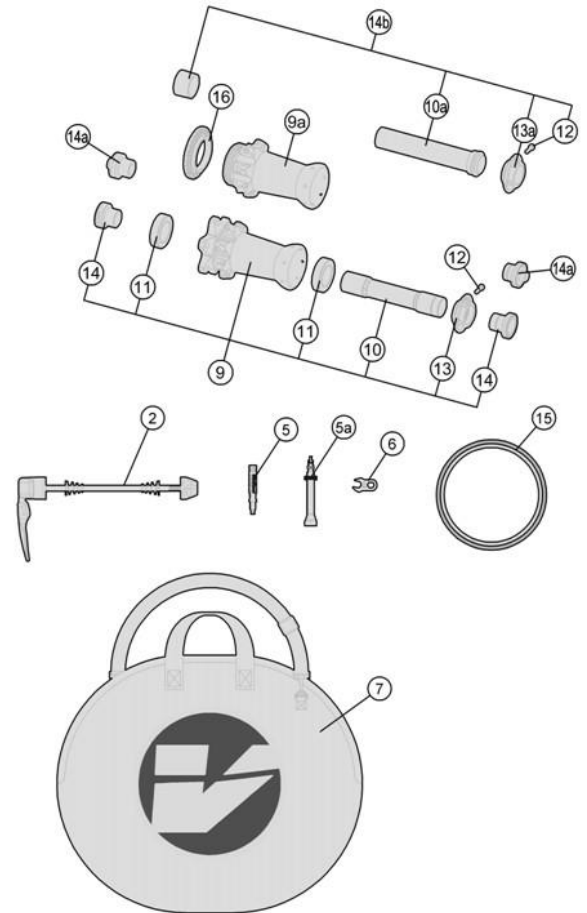

Item No.	FSA Code No.	Description	Notes
1	72500092006030	RM154A Front Rim Tubular	Rim Sticker Kit not included ★
3	SPK-MTR30DBV18	SPOKES KIT METRON30DB 296/281/272/288mm w/NIPPLE	
4			
5	752-5114	E0282D Aluminum Valve Extender-30L	For Tubular 30mm section rim ★
6	752-5126	E0310 Valve Extender Wrench	
7	752-9003	E0169 Vision Wheel Bag	
8	72500092006030	ZJWH0586 Rim Sticker Kit metron 30 SL DISC BRAKE	Tubular Vision Gray graphic (MY2019) ★
9	75200377006010	U1097 Front Hub Assembly - TA12 Configuration	6-Bolt rotor mount ★
10	752-0565000010	ME242 Axle for Front Hub Assembly - QR/TA12 Configuration	6-Bolt rotor mount ★
11	752-0633000000	Bearing (17287-28x17x7) CW Radial MR219/MR200	Center-lock, 6 bolts
12	752-6590	ML347A Adjustment Collar Bolt	
13	752-0699000050	MW578 PRA Adjustment Collar - QR / TA12 Configuration	6-bolt & Centerlock rotor mount ★
14	752-0500000000	EL303 Front Hub End Caps - TA12 Configuration	6-bolt & Centerlock rotor mount ★

Specifications are subject to change without notice

★Optional Parts

Item No.	FSA Code No.	Description	Notes
1	72500067006030	RM091A Front Rim Clincher (Tubeless)	Rim Sticker Kit not included
2	75000012309010	QR-93 Quick Release DB Blk L114/151	
5a	752-0670000000	E0706A Aluminum Valve Extender-50L	For Tubeless 30mm section rim
8	75200635000000	ZJWH0585 Rim Sticker Kit metron 30 SL TLR DISC BRAKE	Clincher (Tubeless) Vision Gray graphic (MY2019)
9a	75200379006010	U1098 Front Hub Assembly - TA12 configuration	Centerlock rotor mount
10a	752-0566000010	ME257 Axle for Front Hub Assembly - TA15 Configuration	6-Bolt rotor mount
13a	752-0700000050	MW579 PRA Adjustment Collar - TA15 configuration	6-bolt & Centerlock rotor mount
14a	752-0417000010	EL287 Front Hub End Caps - QR Configuration	6-bolt & Centerlock rotor mount
14b	752-0498000010	EL304 Front Hub End Caps with axle - TA15 Configuration	6-bolt & Centerlock rotor mount
15	752-0580000110	ME309 Rim Tape for Clincher (Tubeless)	Vision logo 25mmx8M